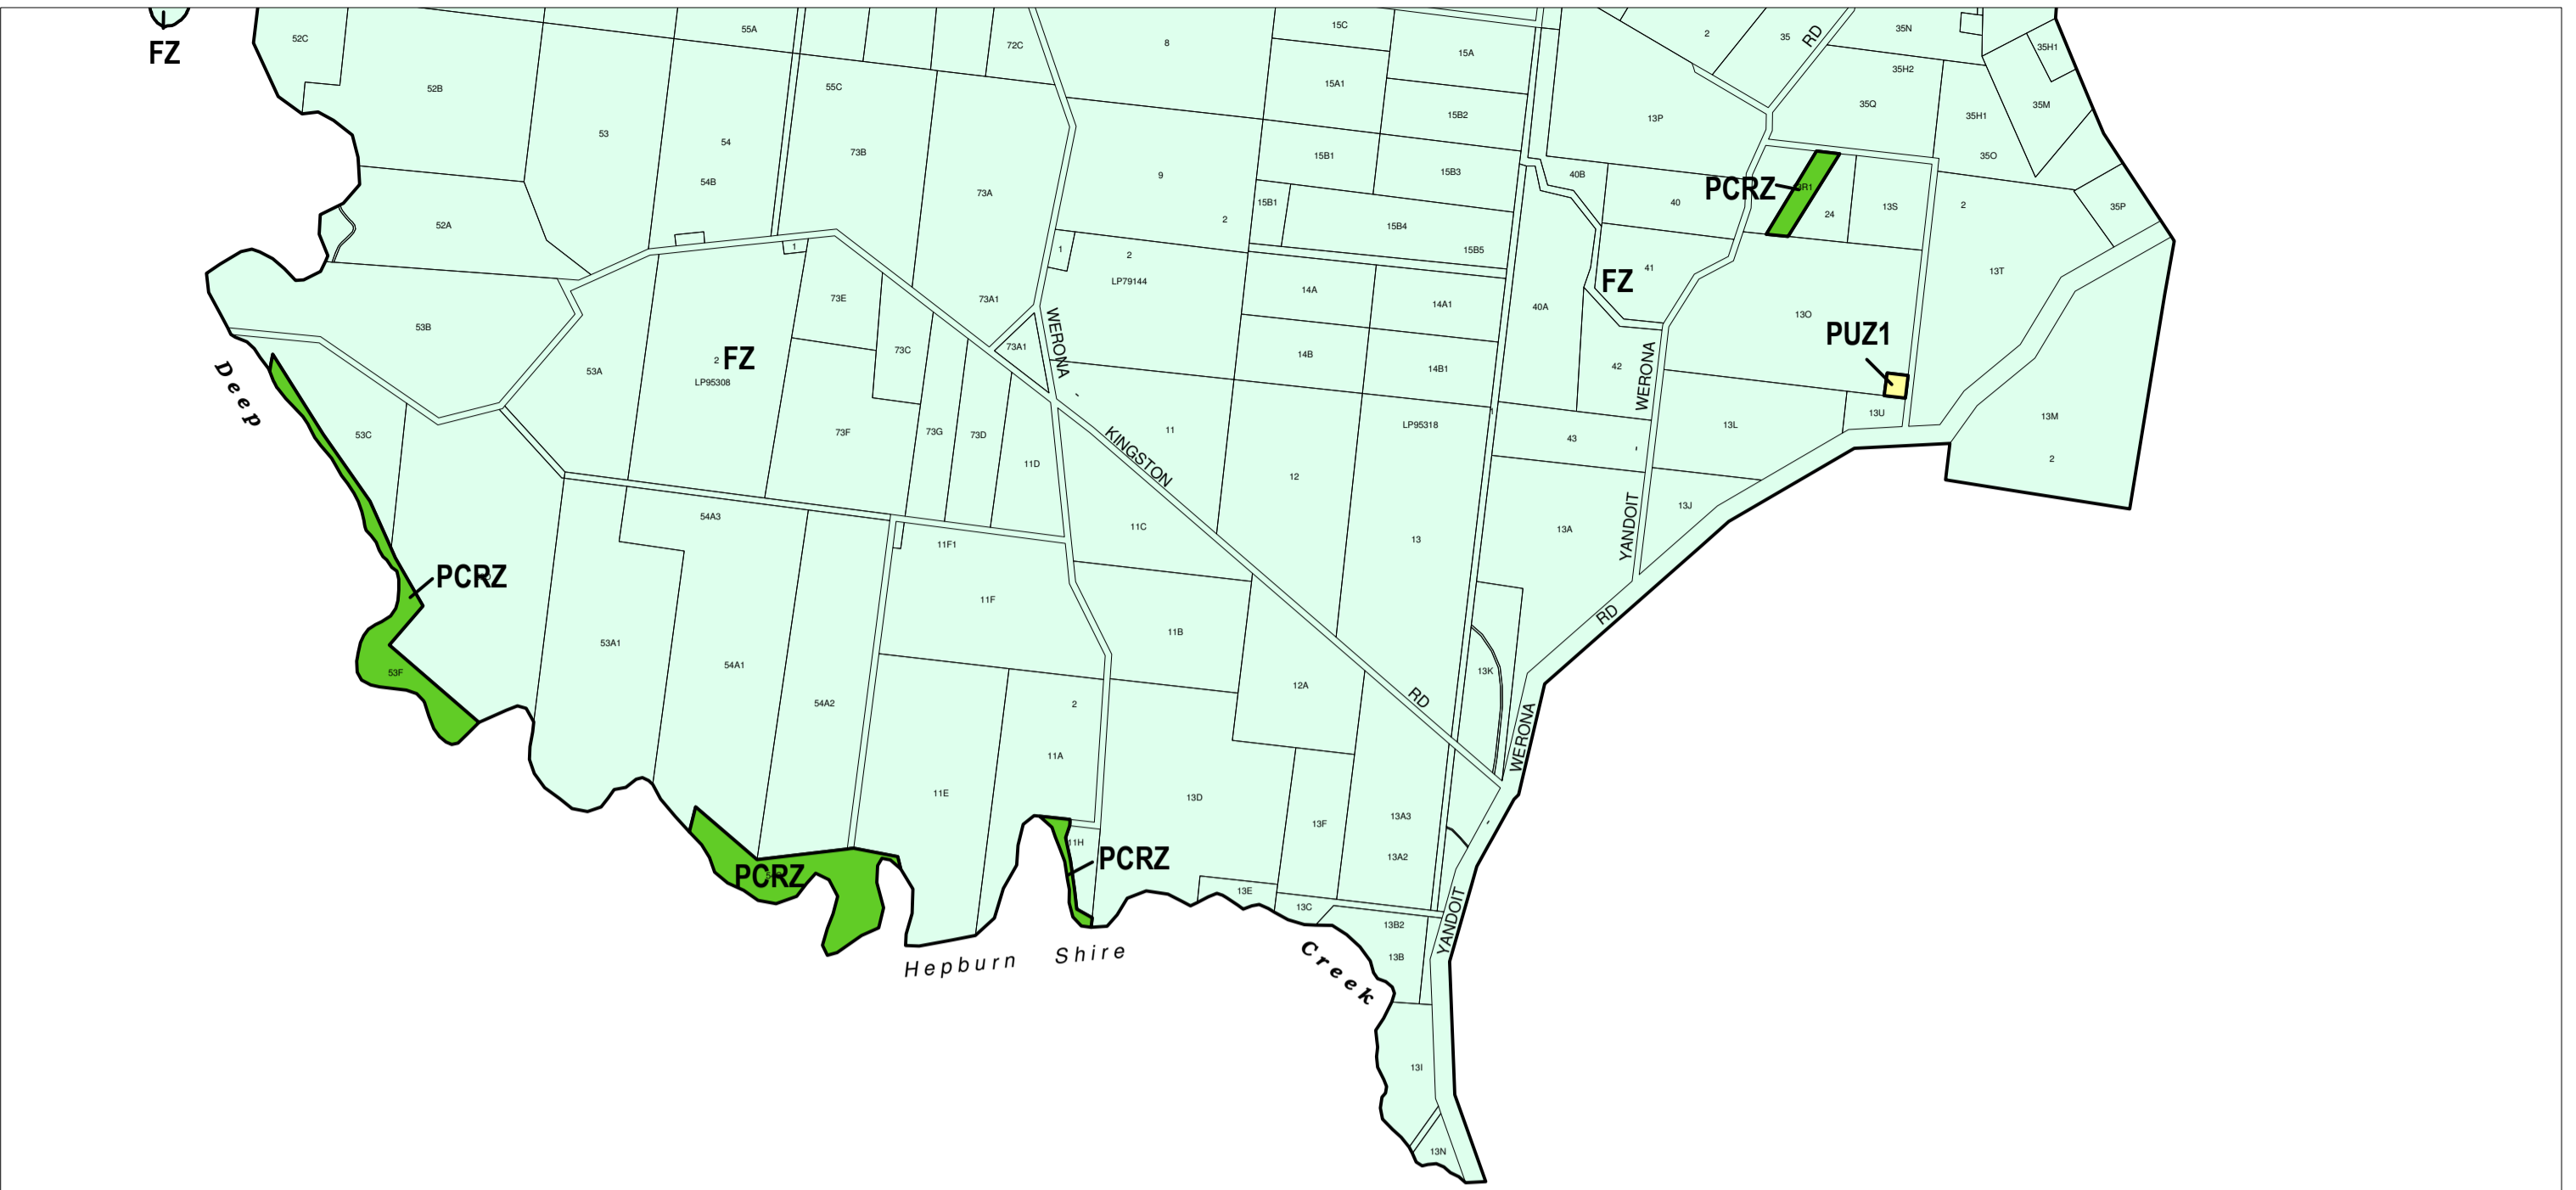

MOUNT ALEXANDER PLANNING SCHEME - LOCAL PROVISION

Public Land

- Public Conservation And Resource Zone

Rural

- Farming Zone

Public Use Zone - Service And Utility

AUSTRALIAN MAP GRID ZONE 55

Printed: 7/4/2011

AMENDMENT C37