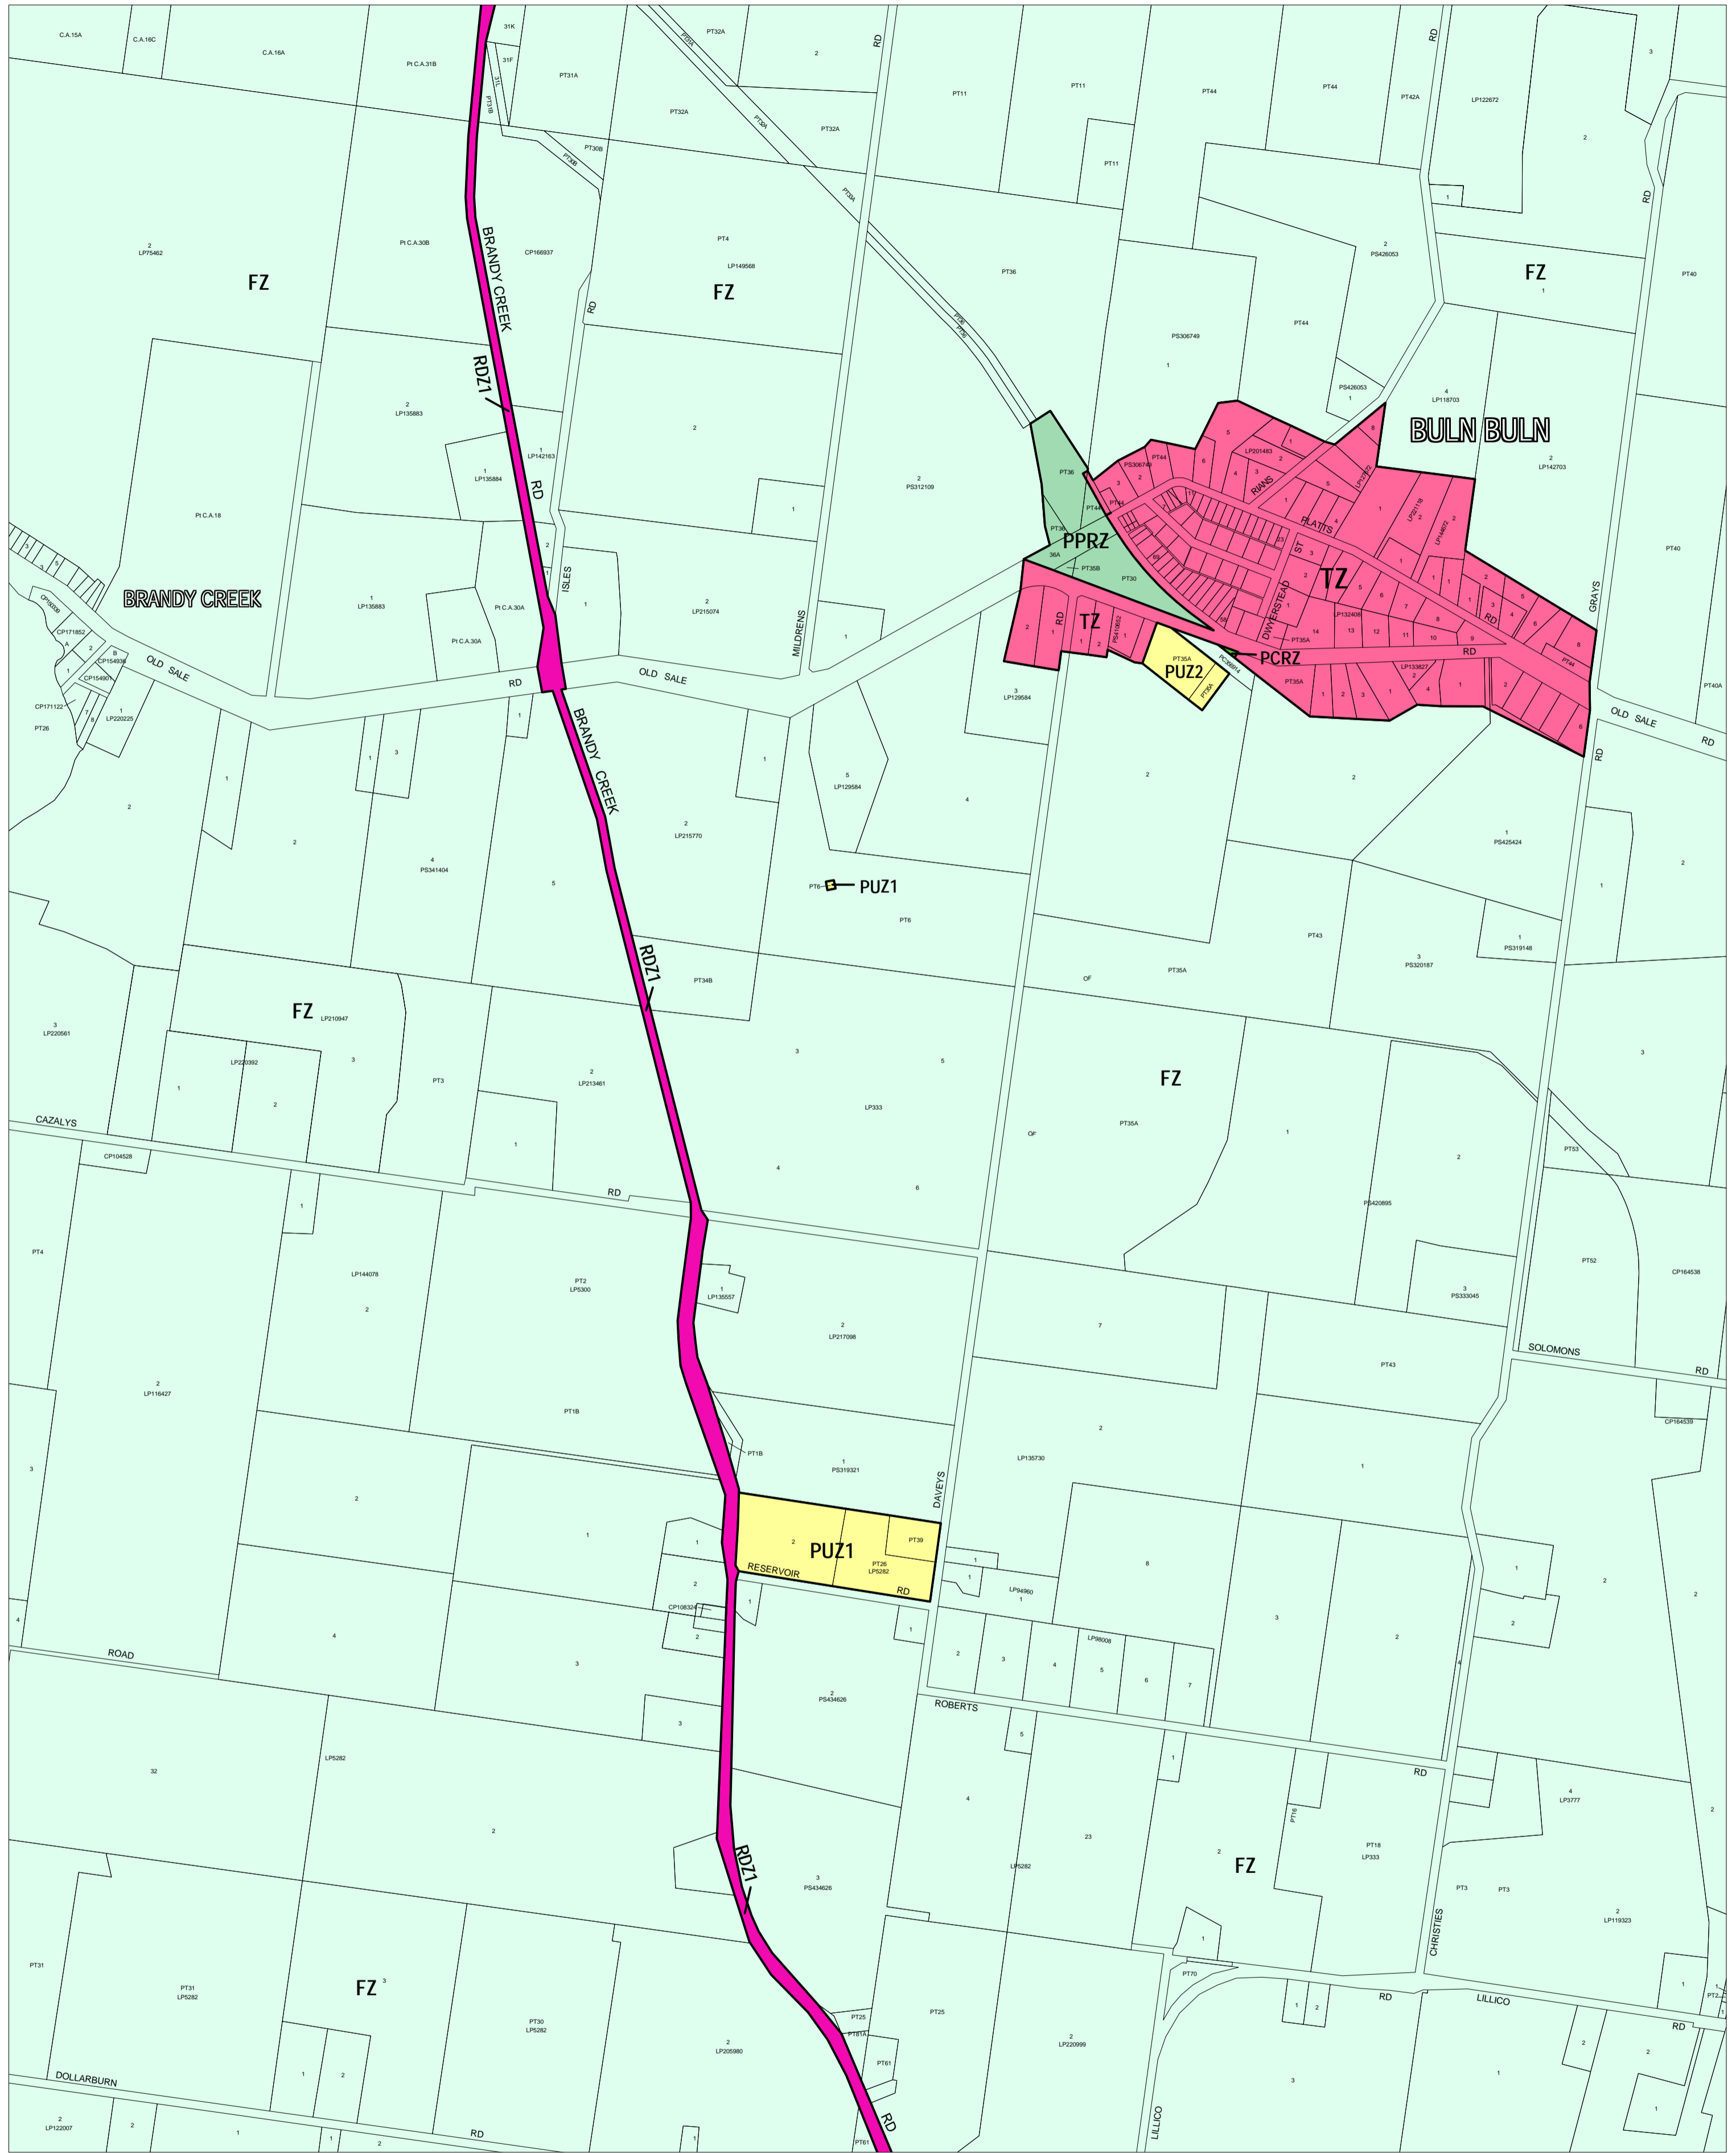

BAW BAW PLANNING SCHEME - LOCAL PROVISION

1. **Public Land**
2. Public Conservation And Resource Zone
   - Public Park And Recreation Zone
   - Public Use Zone Education
   - Public Use Zone Service And Utility
3. **Road Zone Category 1**
4. Road Zone Category 1
5. **Residential**
6. Township Zone
7. **Rural**
8. Farming Zone

AUSTRALIAN MAP GRID ZONE 55

Printed: 24/10/2006

AMENDMENT C37

ZONES

MAP No 27