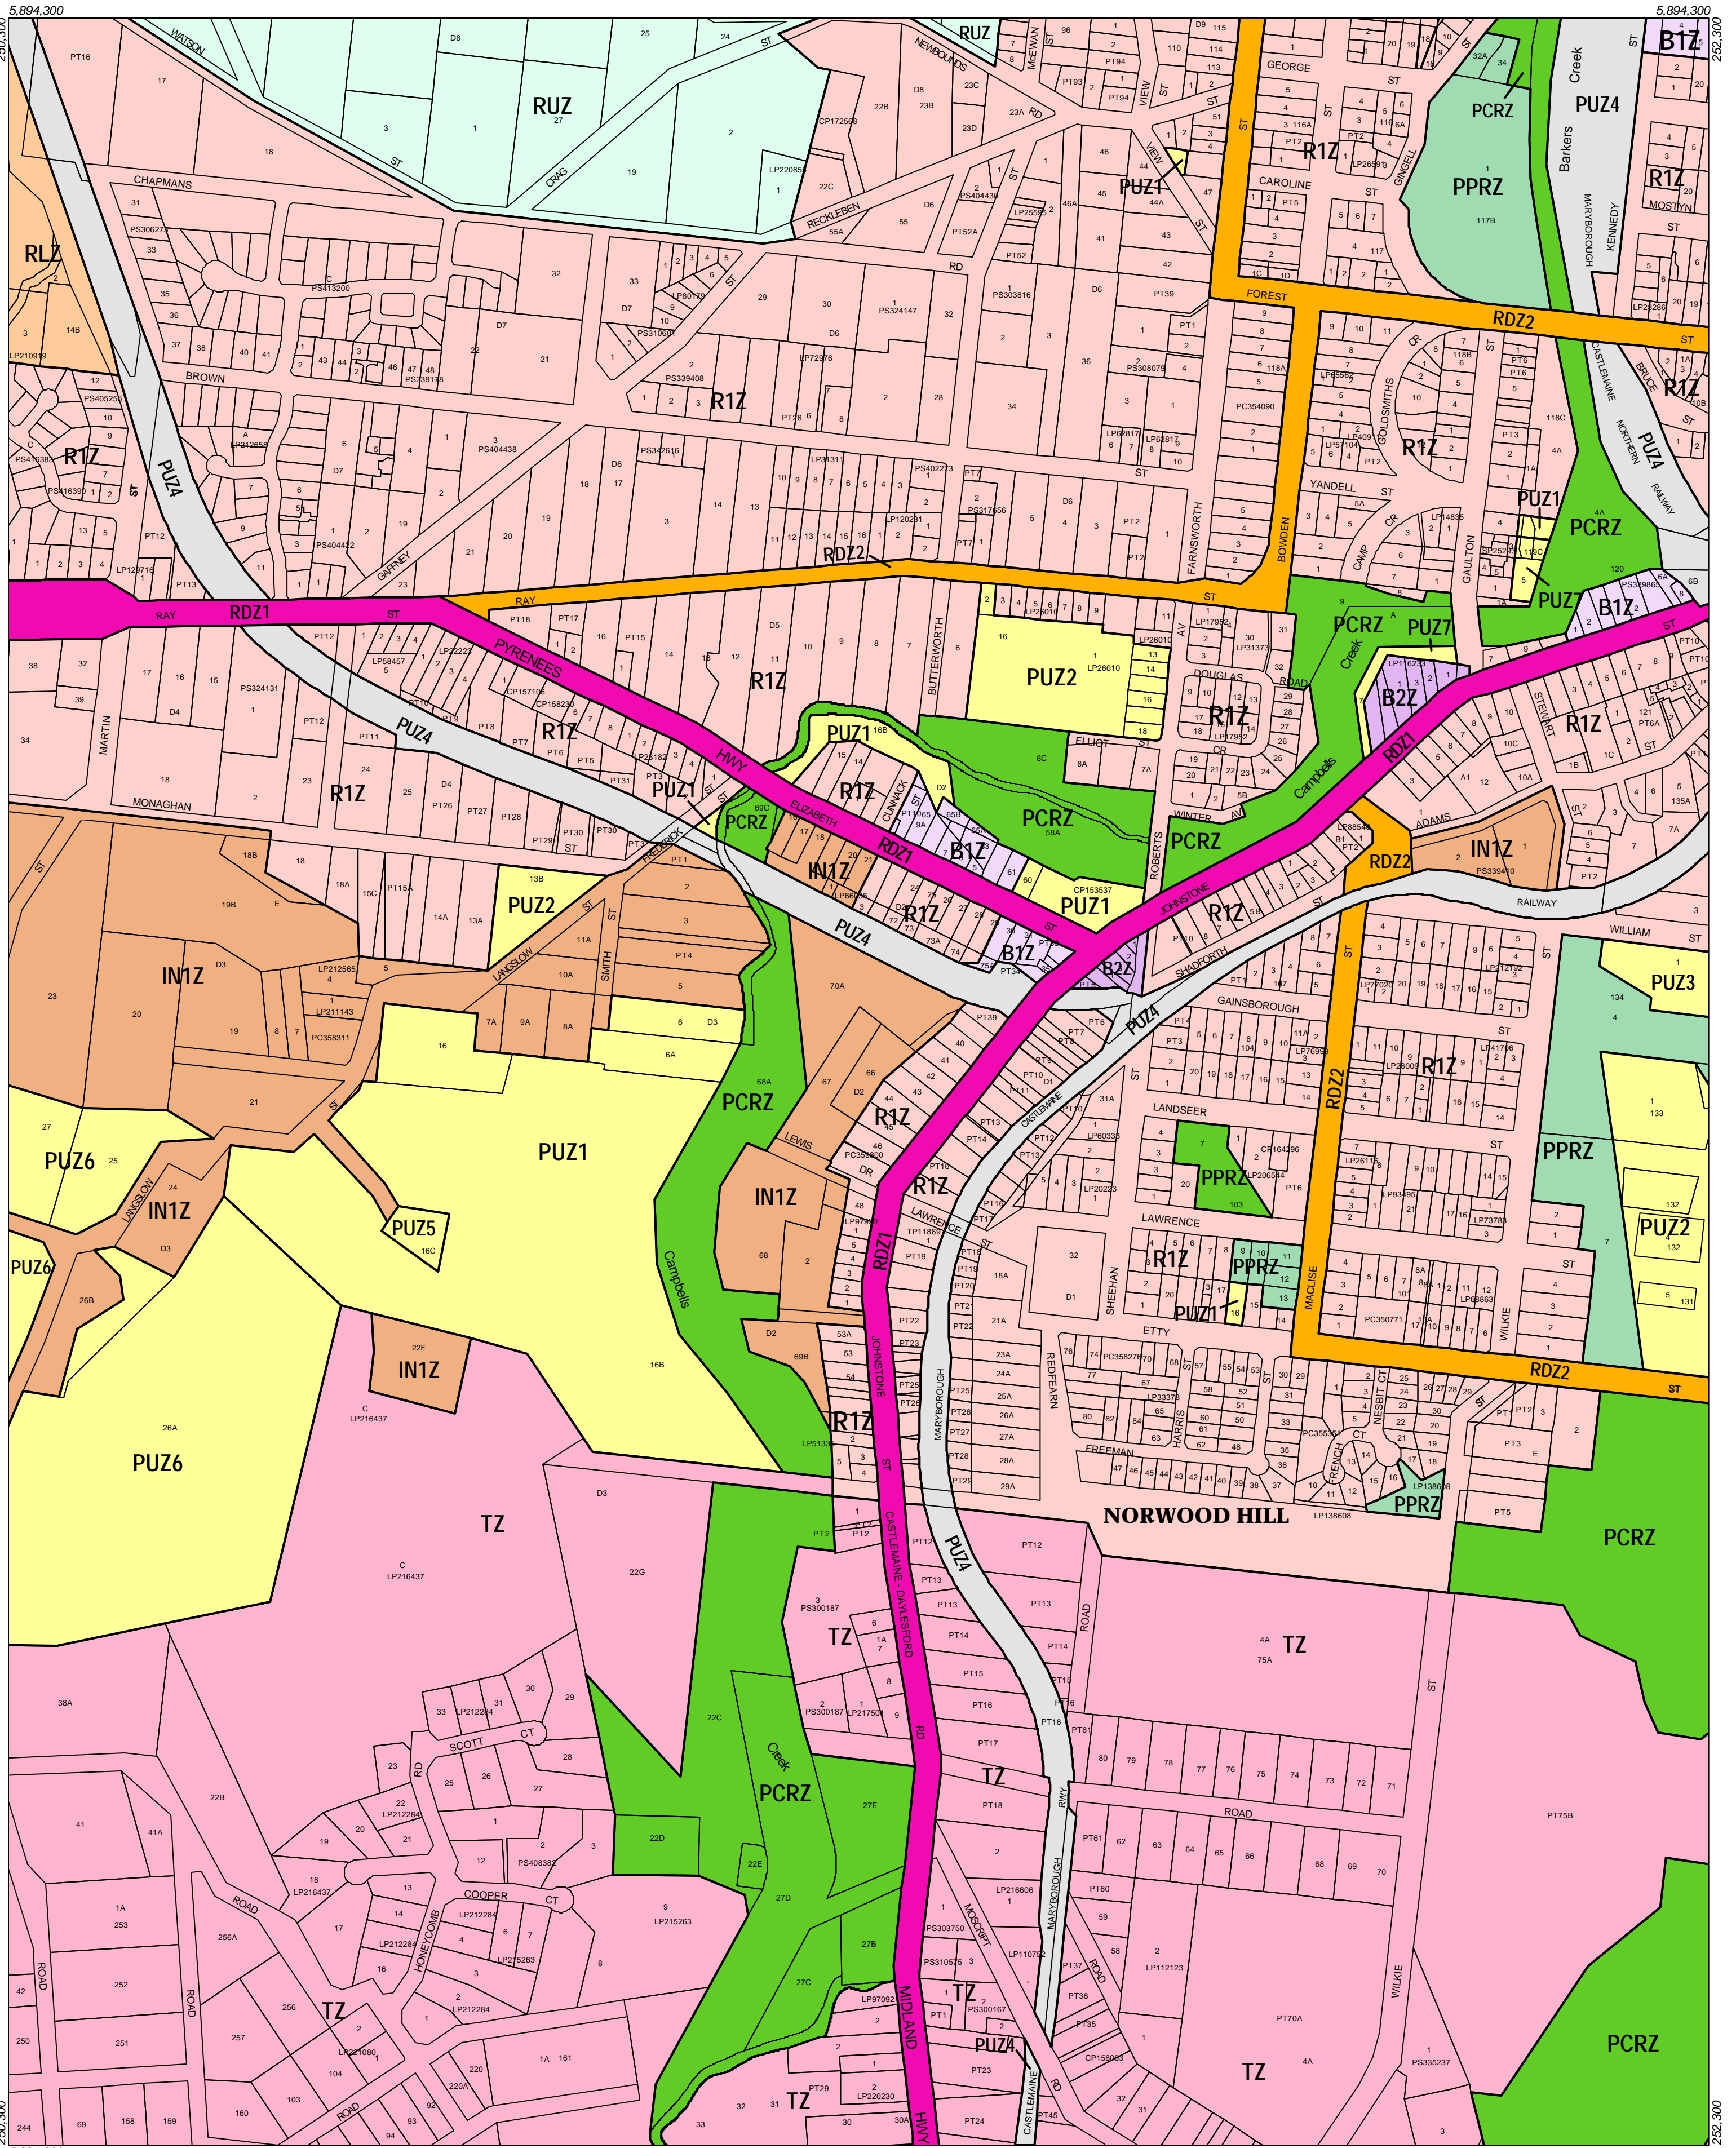

MOUNT ALEXANDER PLANNING SCHEME - LOCAL PROVISION

This publication is copyright. No part may be reproduced by any process except in accordance with the provisions of the Copyright Act 1968 of the State of Victoria.

This map should be read in conjunction with additional Planning Overlay Maps (if applicable) as indicated on the INDEX TO MAPS.

Business	Public Use Zone Health And Community	Township Zone
B1Z Business 1 Zone	PUZ3 Public Use Zone Health And Community	TZ Township Zone
B2Z Business 2 Zone	PUZ4 Public Use Zone Local Government	Rural
Industrial	Public Use Zone Other Public Use	Rural Living Zone
IN1Z Industrial 1 Zone	PUZ7 Public Use Zone Other Public Use	RLZ Rural Living Zone
	PUZ1 Public Use Zone Service And Utility	Rural Zone
	PUZ2 Public Use Zone Transport	RZ Rural Zone
Public Land	Road Zone Category 1	
PCRZ Public Conservation And Resource Zone	RZ1 Road Zone Category 1	
PPRZ Public Park And Recreation Zone	RZ2 Road Zone Category 2	
PUZ5 Public Use Zone	Residential	
PUZ6 Public Use Zone	R1Z Residential 1 Zone	
PUZ2 Public Use Zone Education		