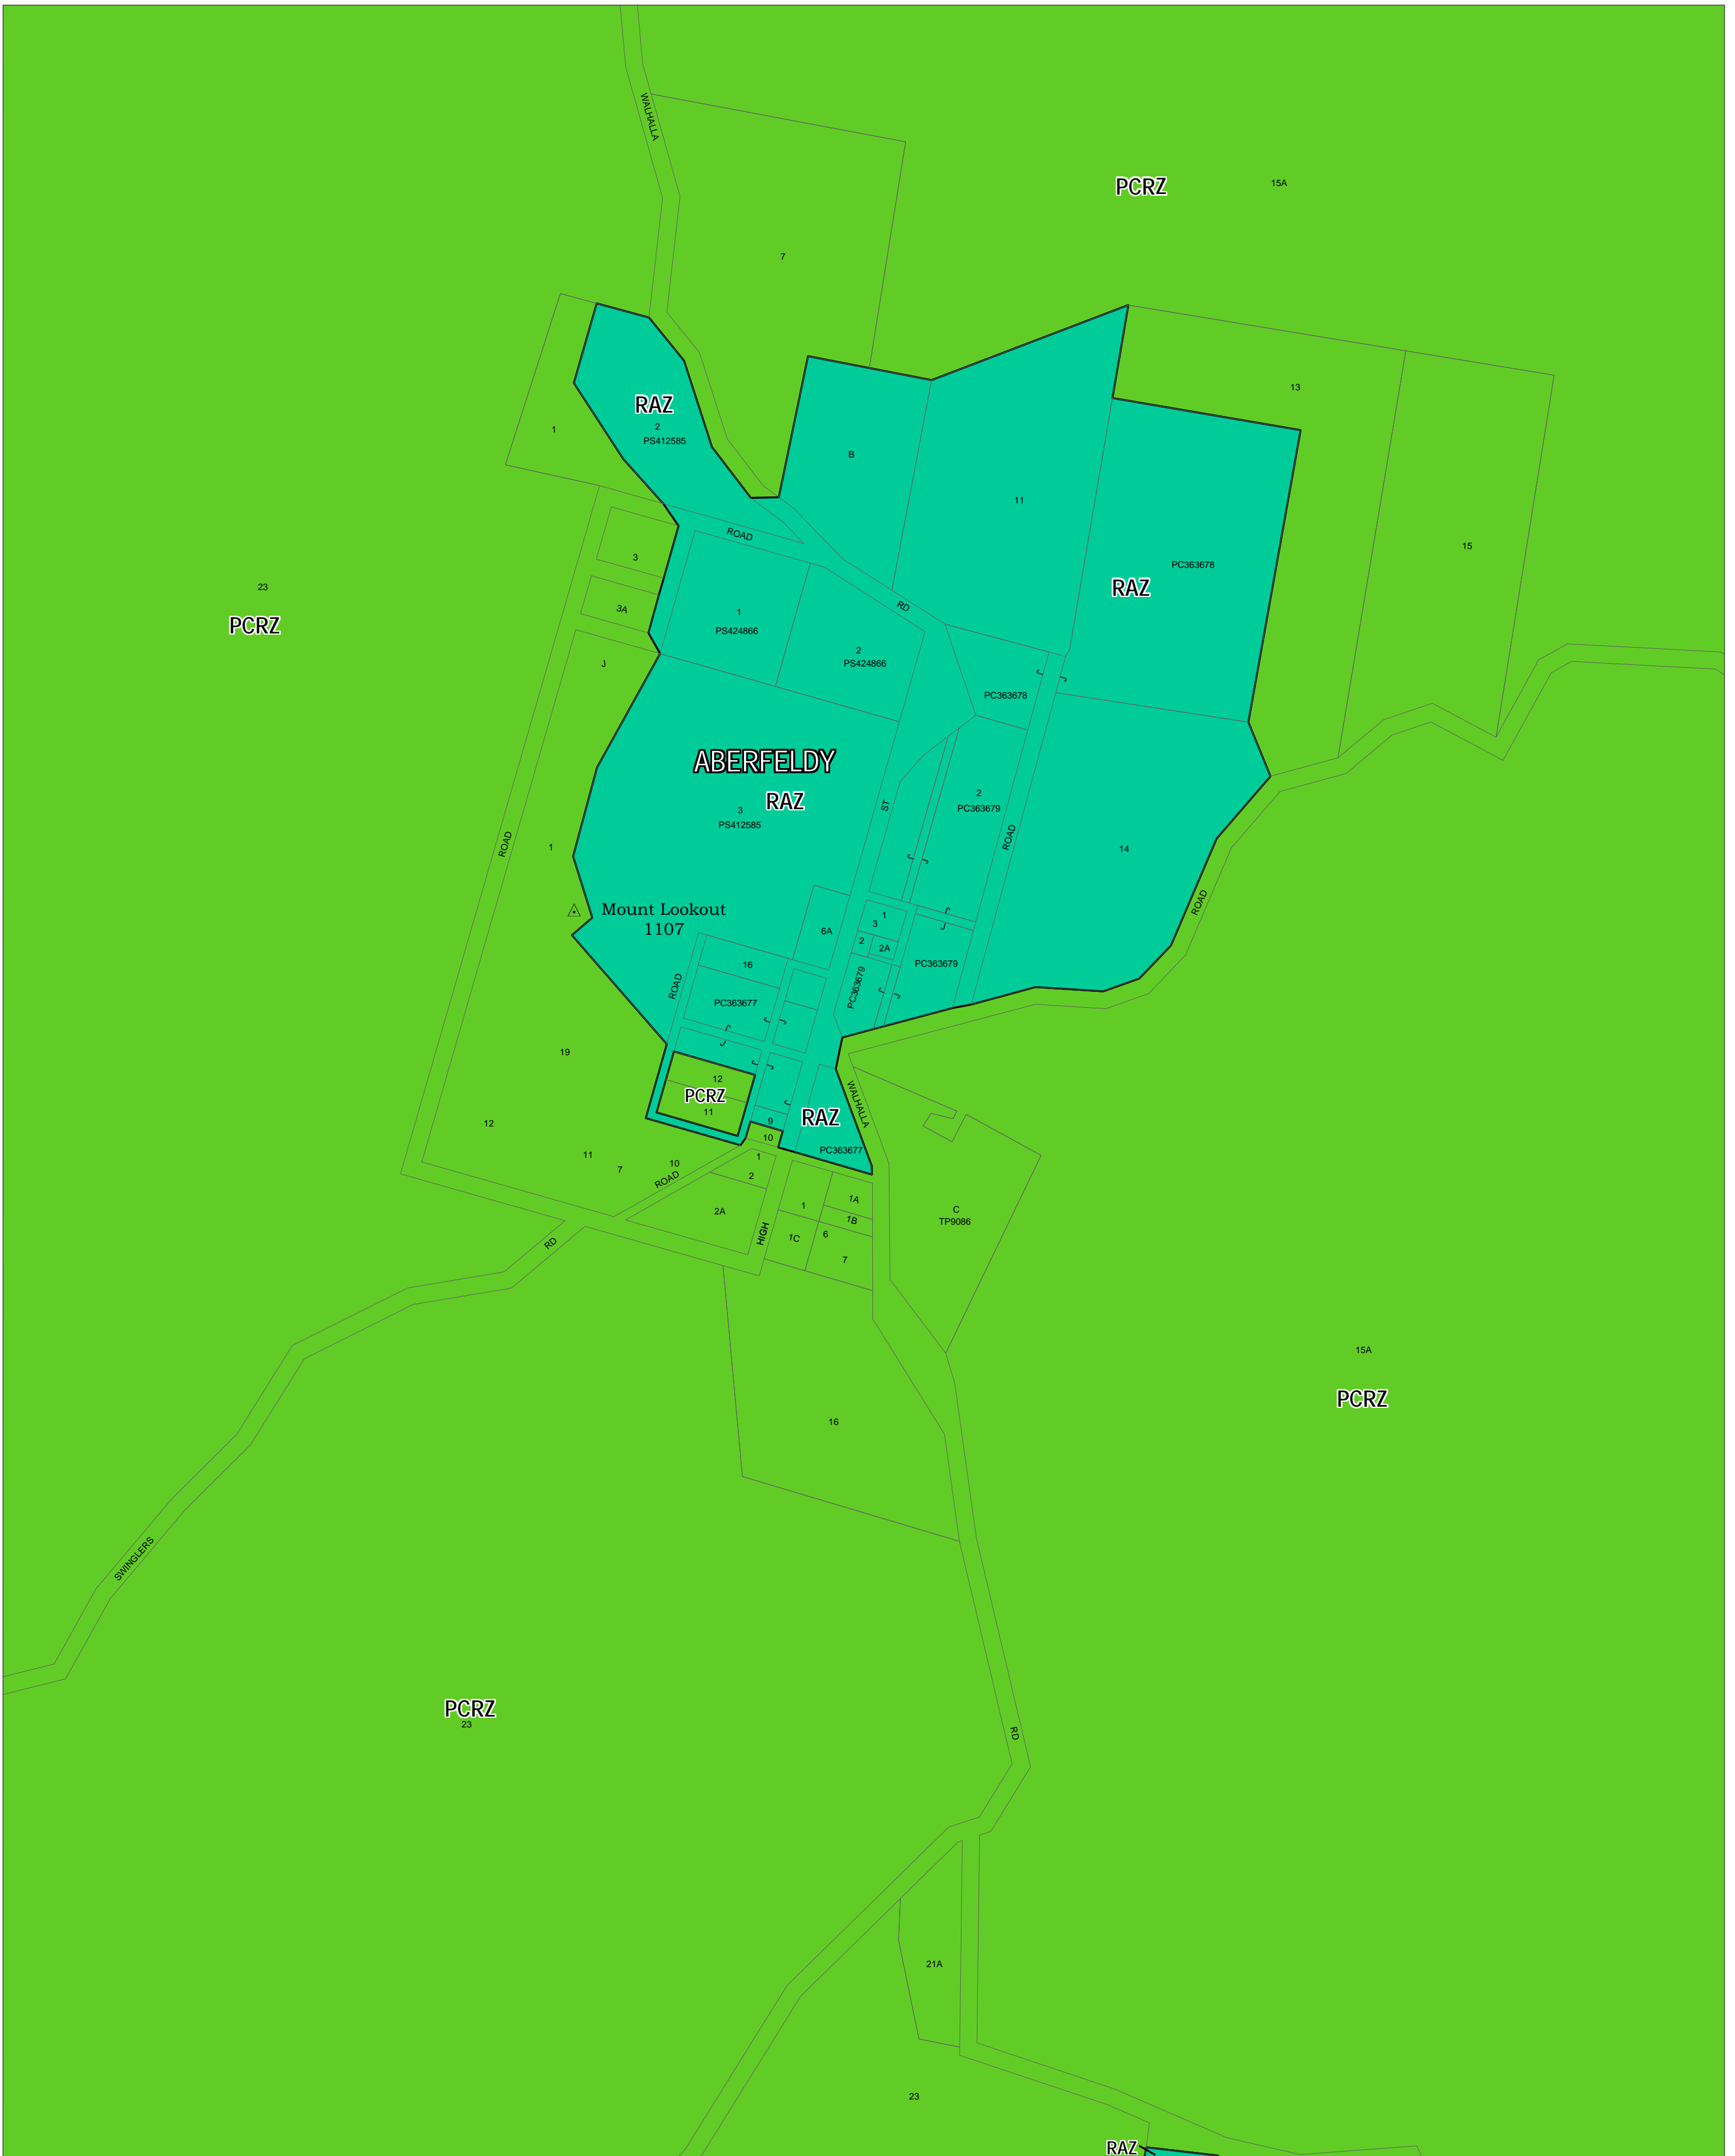

BAW BAW PLANNING SCHEME - LOCAL PROVISION

Public Land	
PCRZ	Public Conservation And Resource Zone
Rural	
RAZ	Rural Activity Zone

AUSTRALIAN MAP GRID ZONE 55

Printed: 9/1/2012

AMENDMENT C44 PART 2A