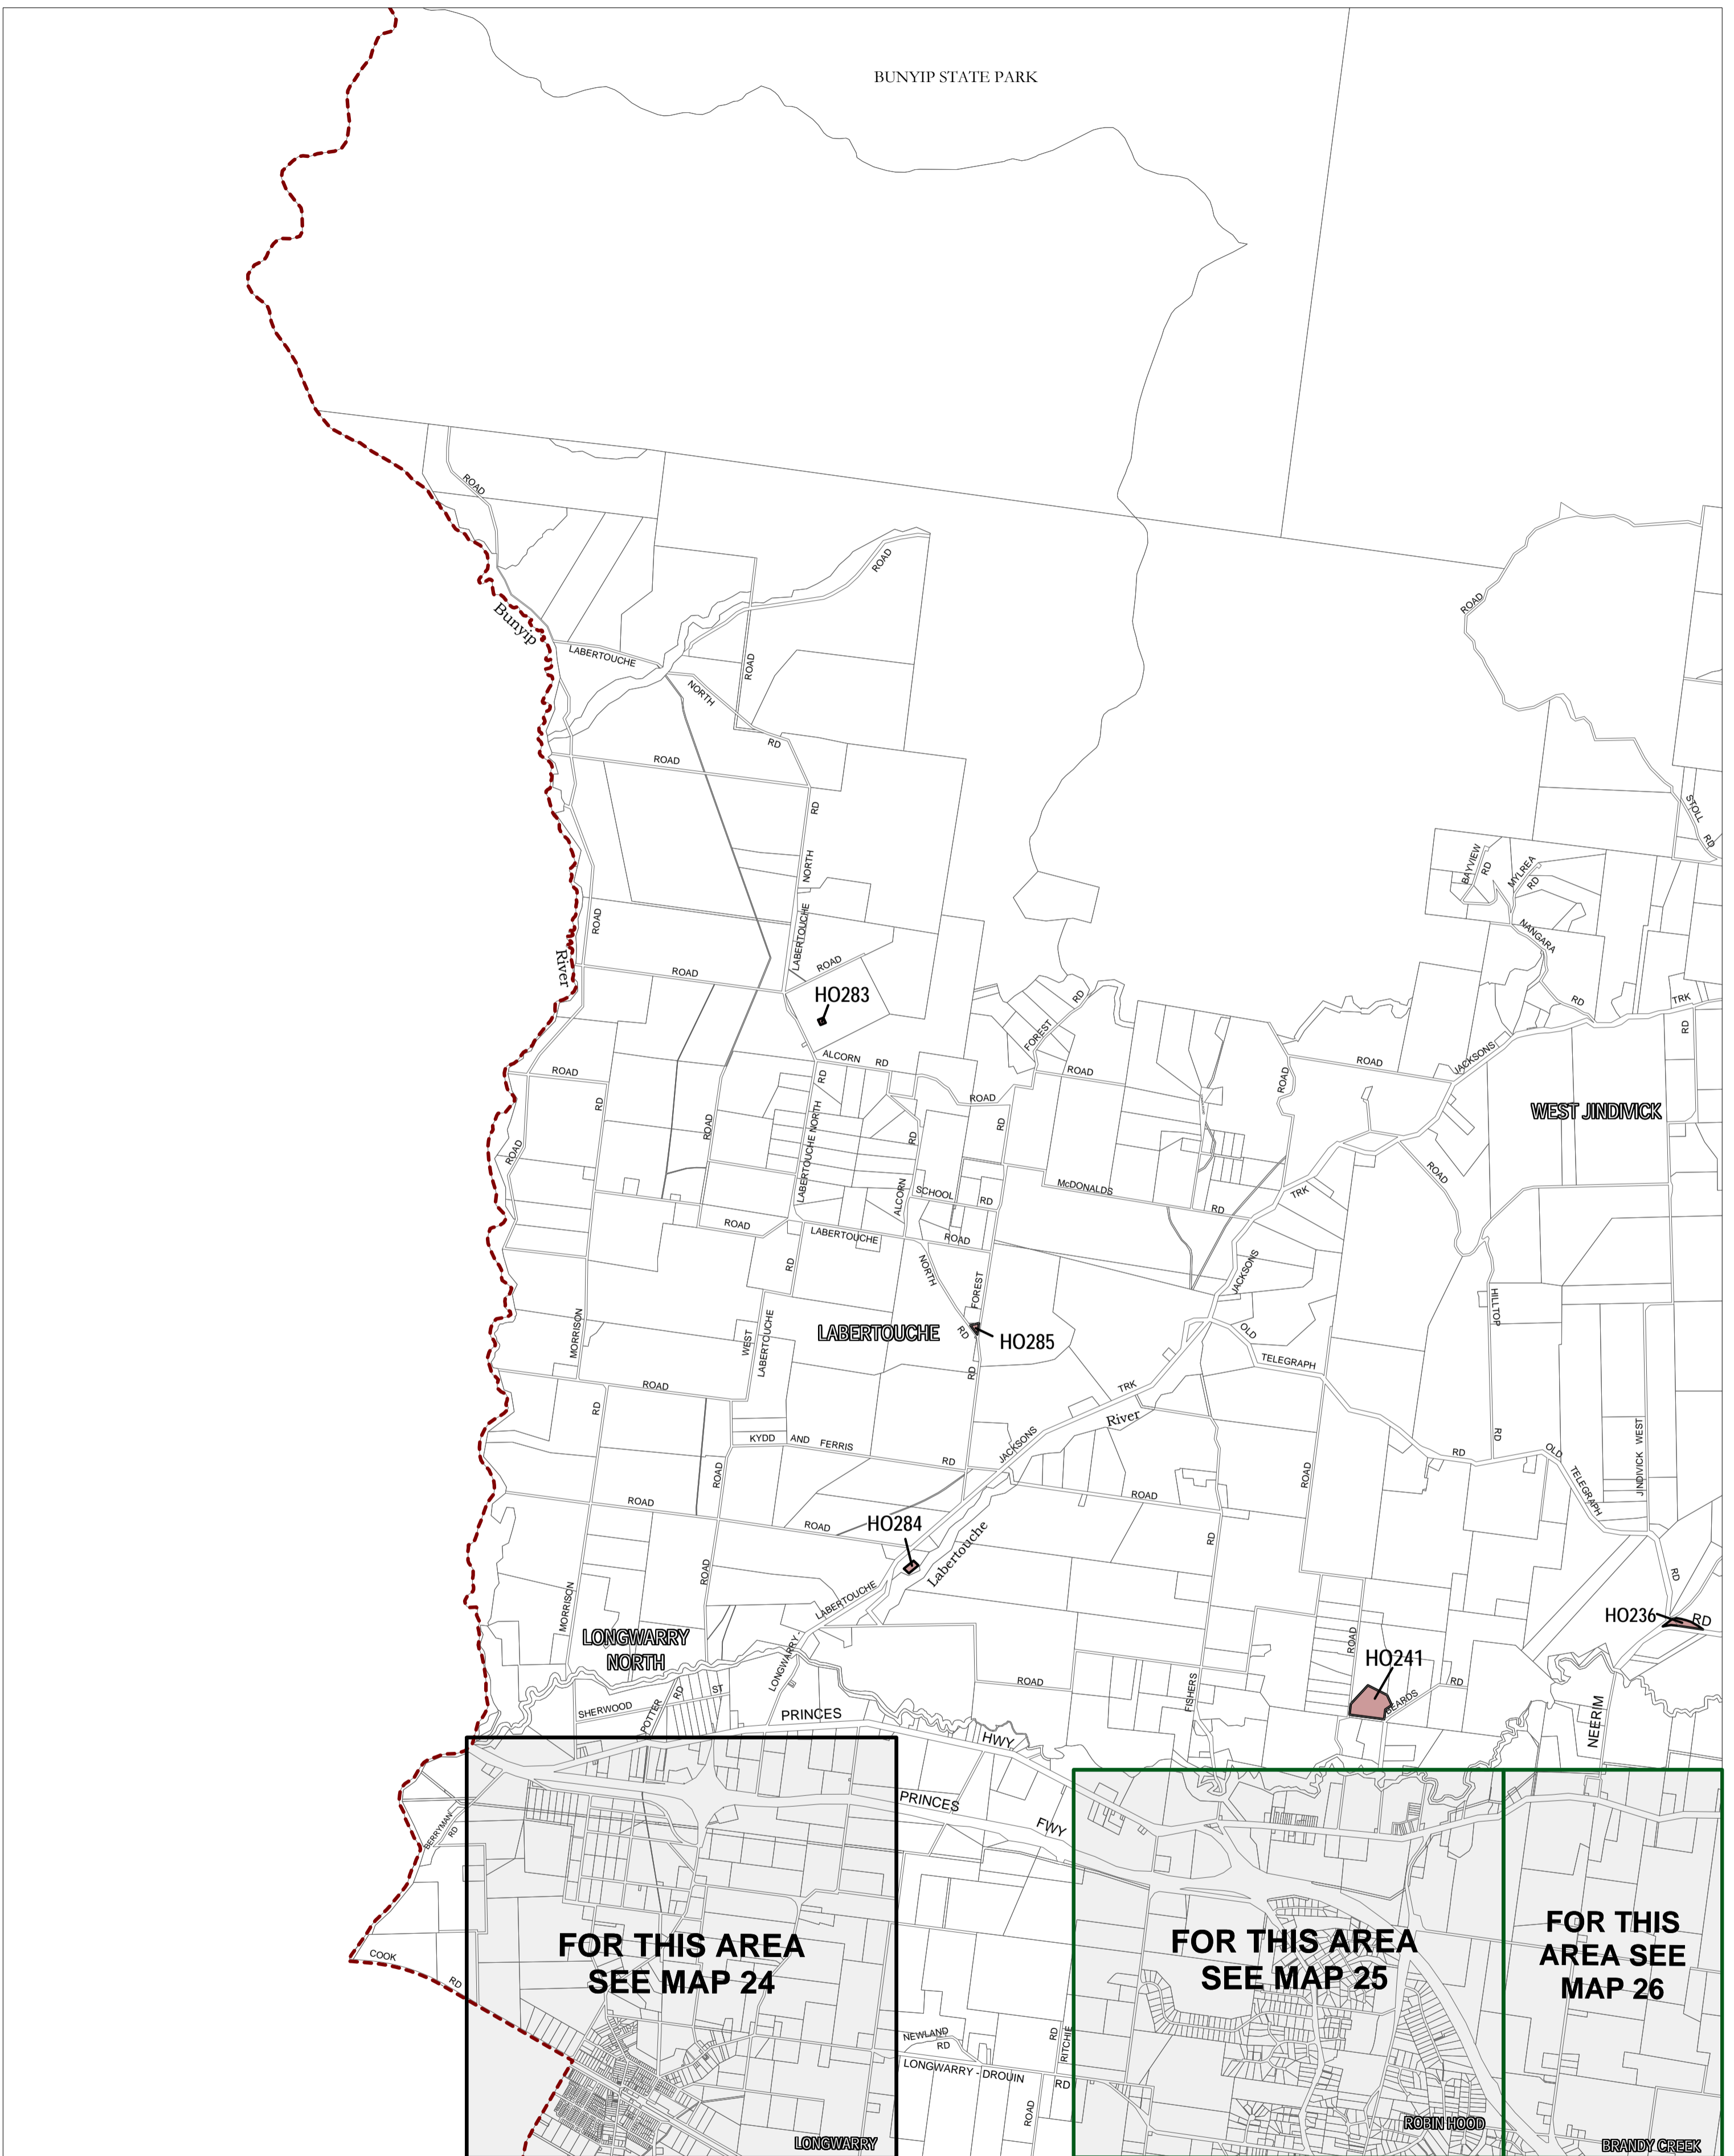

BAW BAW PLANNING SCHEME - LOCAL PROVISION

Overlays
HO Heritage Overlay

AUSTRALIAN MAP GRID ZONE 55

INDEX TO ADJOINING METRIC SERIES MAP

Printed: 2/7/2013

AMENDMENT C90