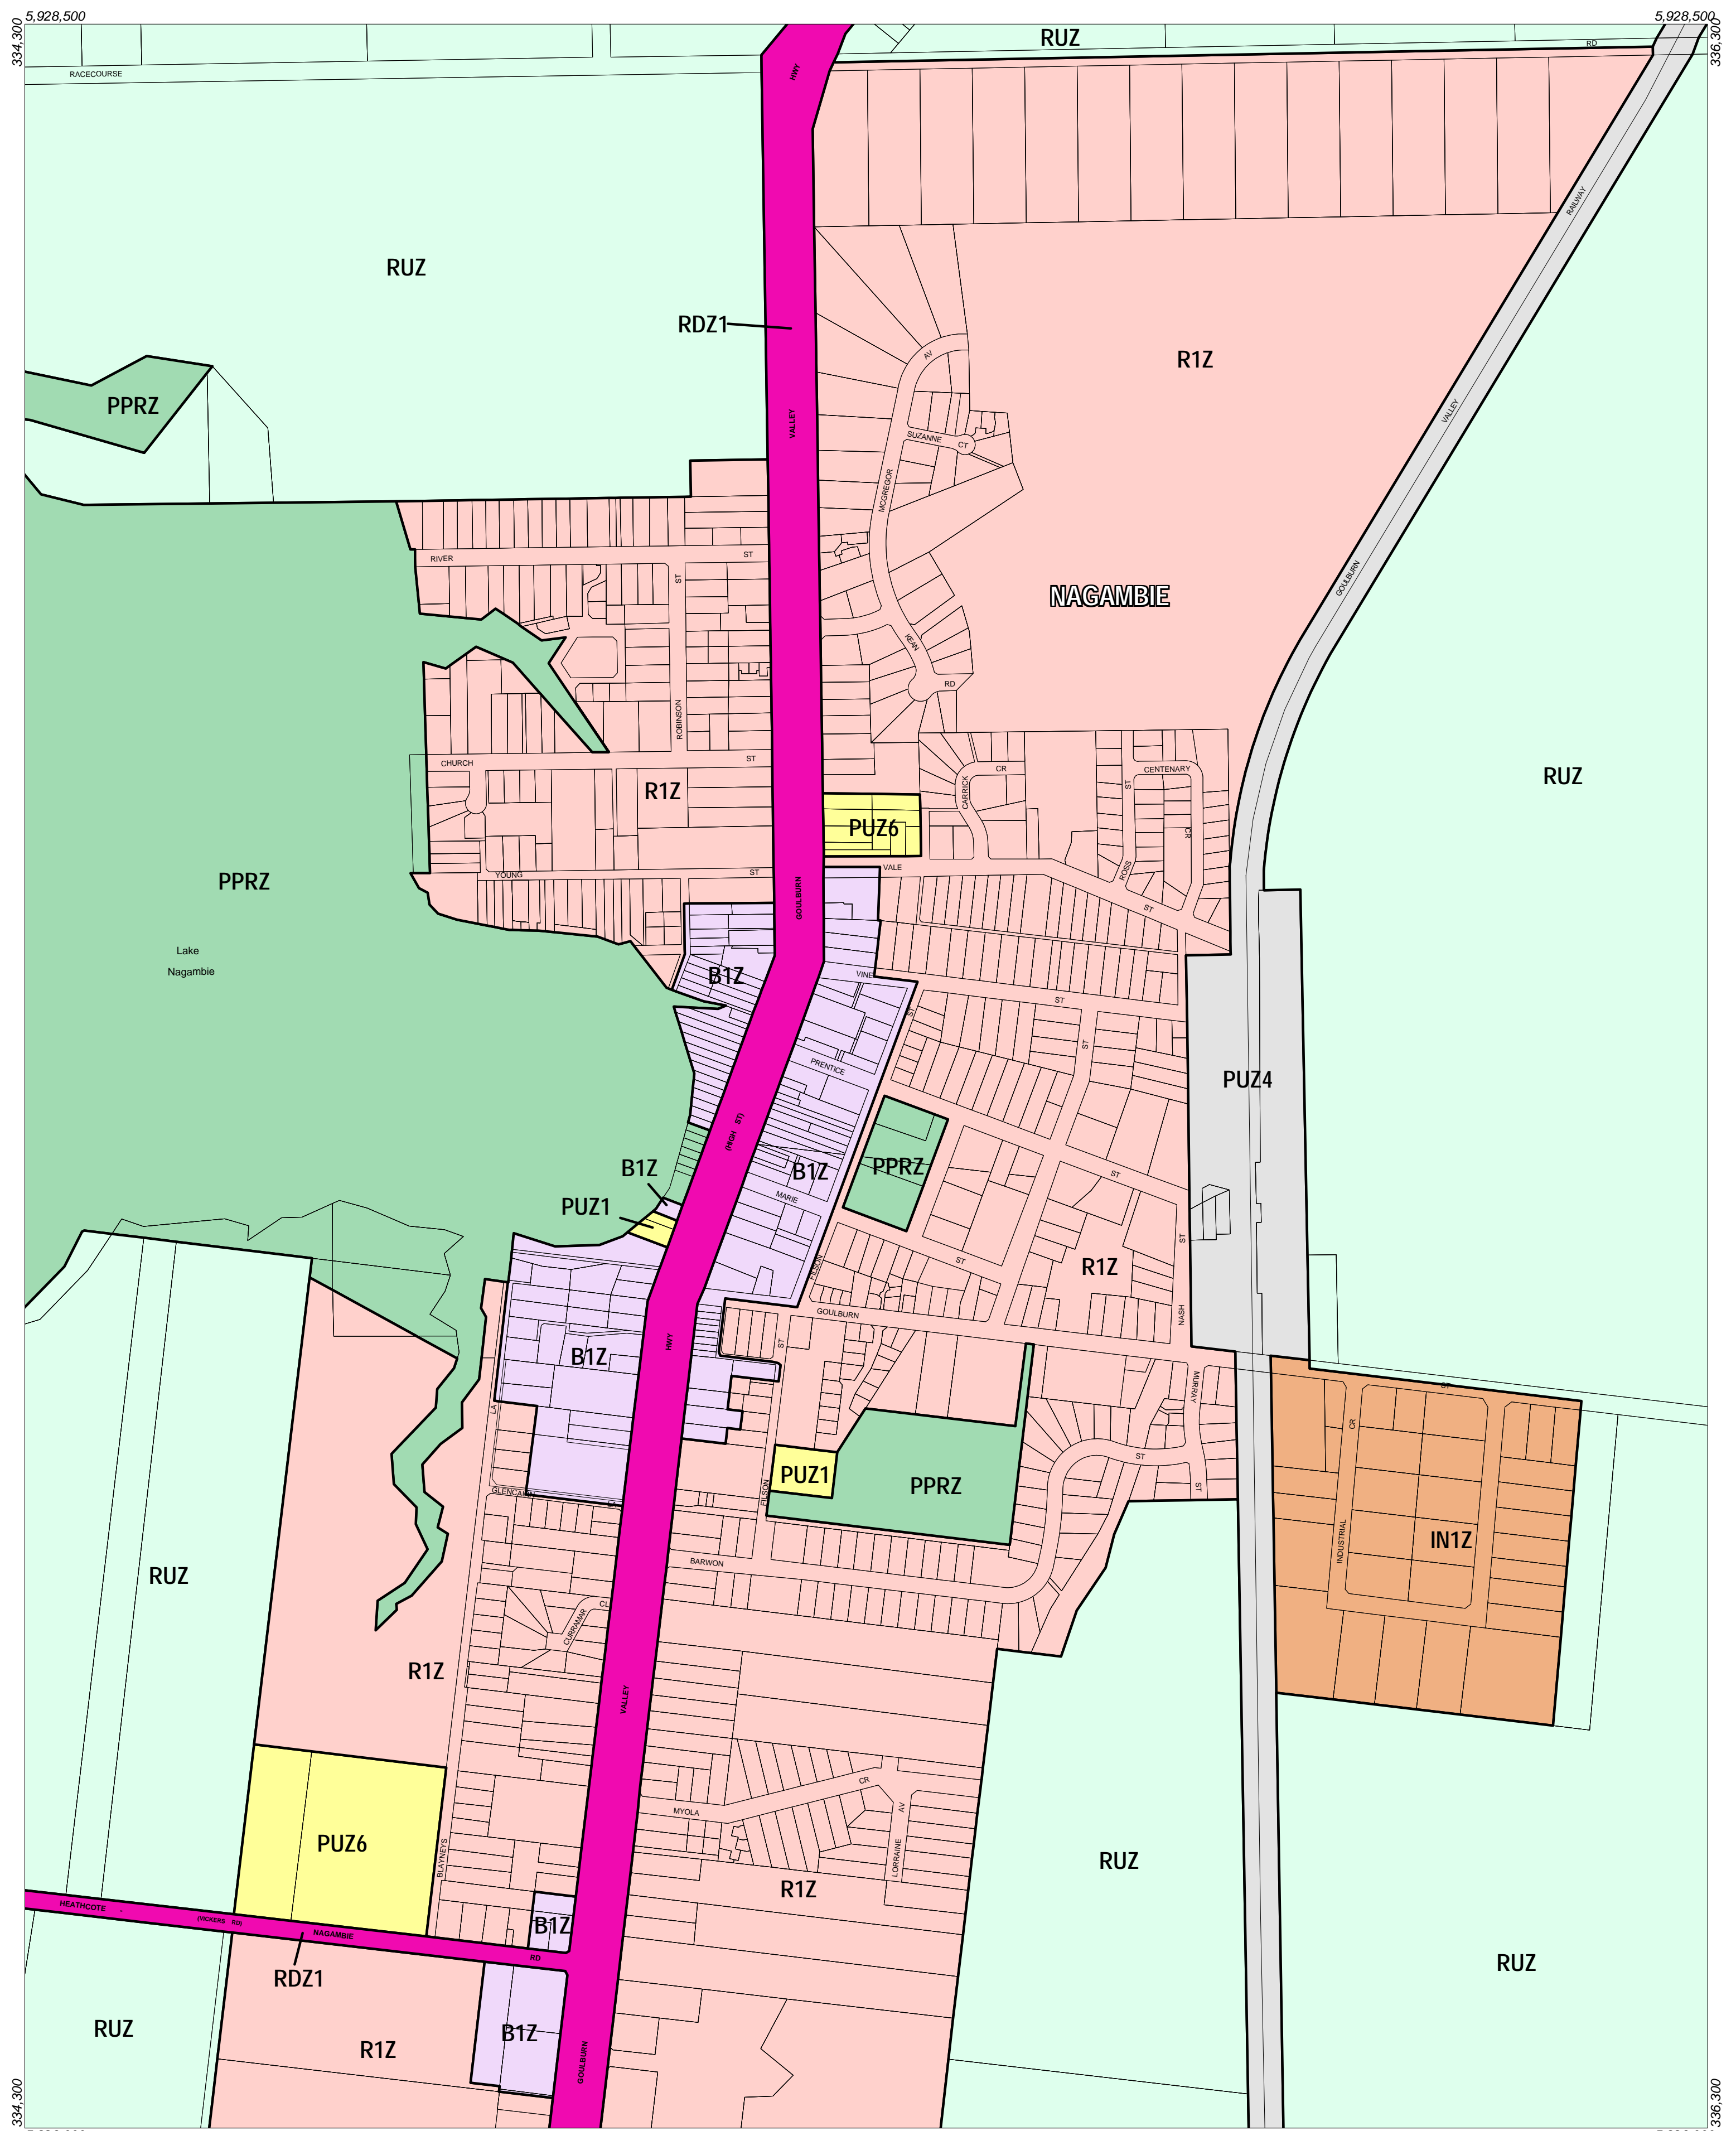

STRATHBOGIE PLANNING SCHEME - LOCAL PROVISION

Business	Residential
B1Z Business 1 Zone	R1Z Residential 1 Zone
Industrial	Rural
IN1Z Industrial 1 Zone	RUZ Rural Zone
Public Land	
PPRZ Public Park And Recreation Zone	
PUZ6 Public Use Zone Local Government	
PUZ1 Public Use Zone Service And Utility	
PUZ4 Public Use Zone Transport	
RDZ1 Road Zone Category 1	

100 0 100 200 300 400 500 m

AUSTRALIAN MAP GRID ZONE 55

Amendment C18
Printed: 3/2/2005

INDEX TO ADJOINING METRIC SERIES MAP