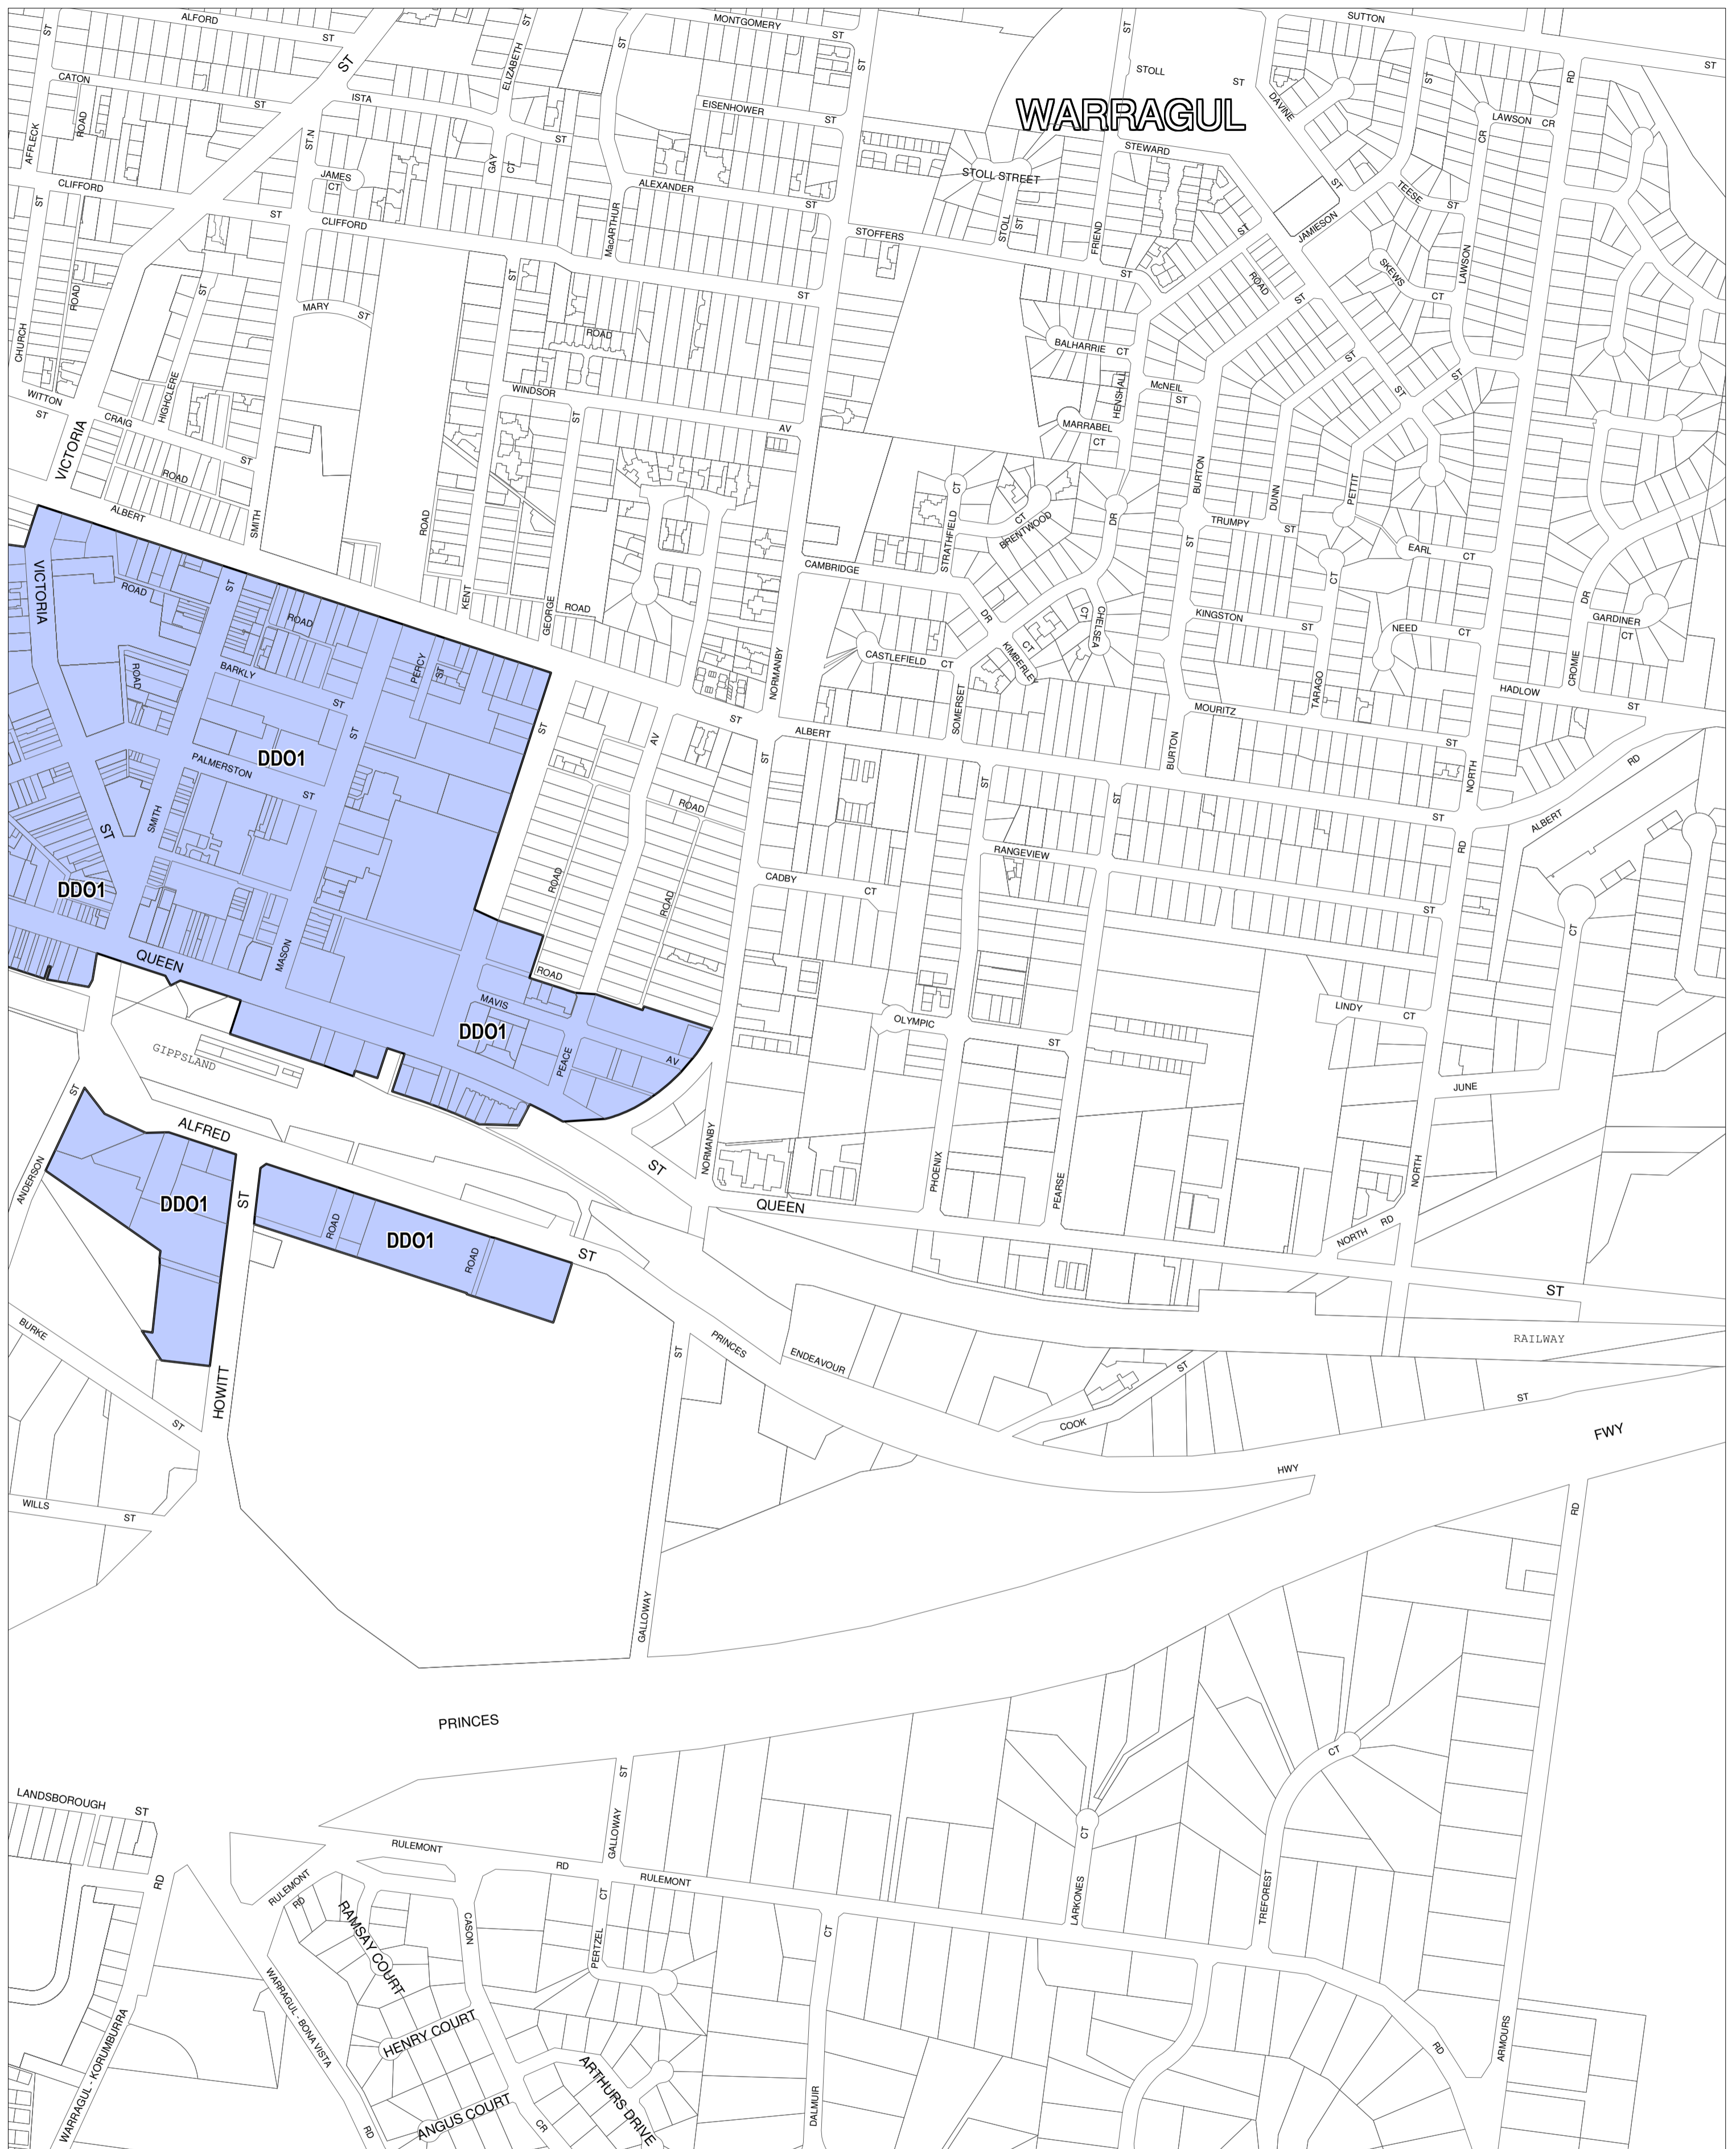

BAW BAW PLANNING SCHEME - LOCAL PROVISION

Overlays

DDO1 Design And Development Overlay - Schedule 1

100 0 100 200 300 400 500 m

AUSTRALIAN MAP GRID ZONE 55

INDEX TO ADJOINING METRIC SERIES MAP

1	2	3	4
5	6	7	8
9	10	11	12
13	14	15	16
17	18	19	20
21	22	23	24
25	26	27	28
29	30	31	32
33	34	35	36
37	38	39	40
41	42	43	44
45	46	47	48
49	50	51	52

State Government Victoria

Printed: 1/3/2013

AMENDMENT C86