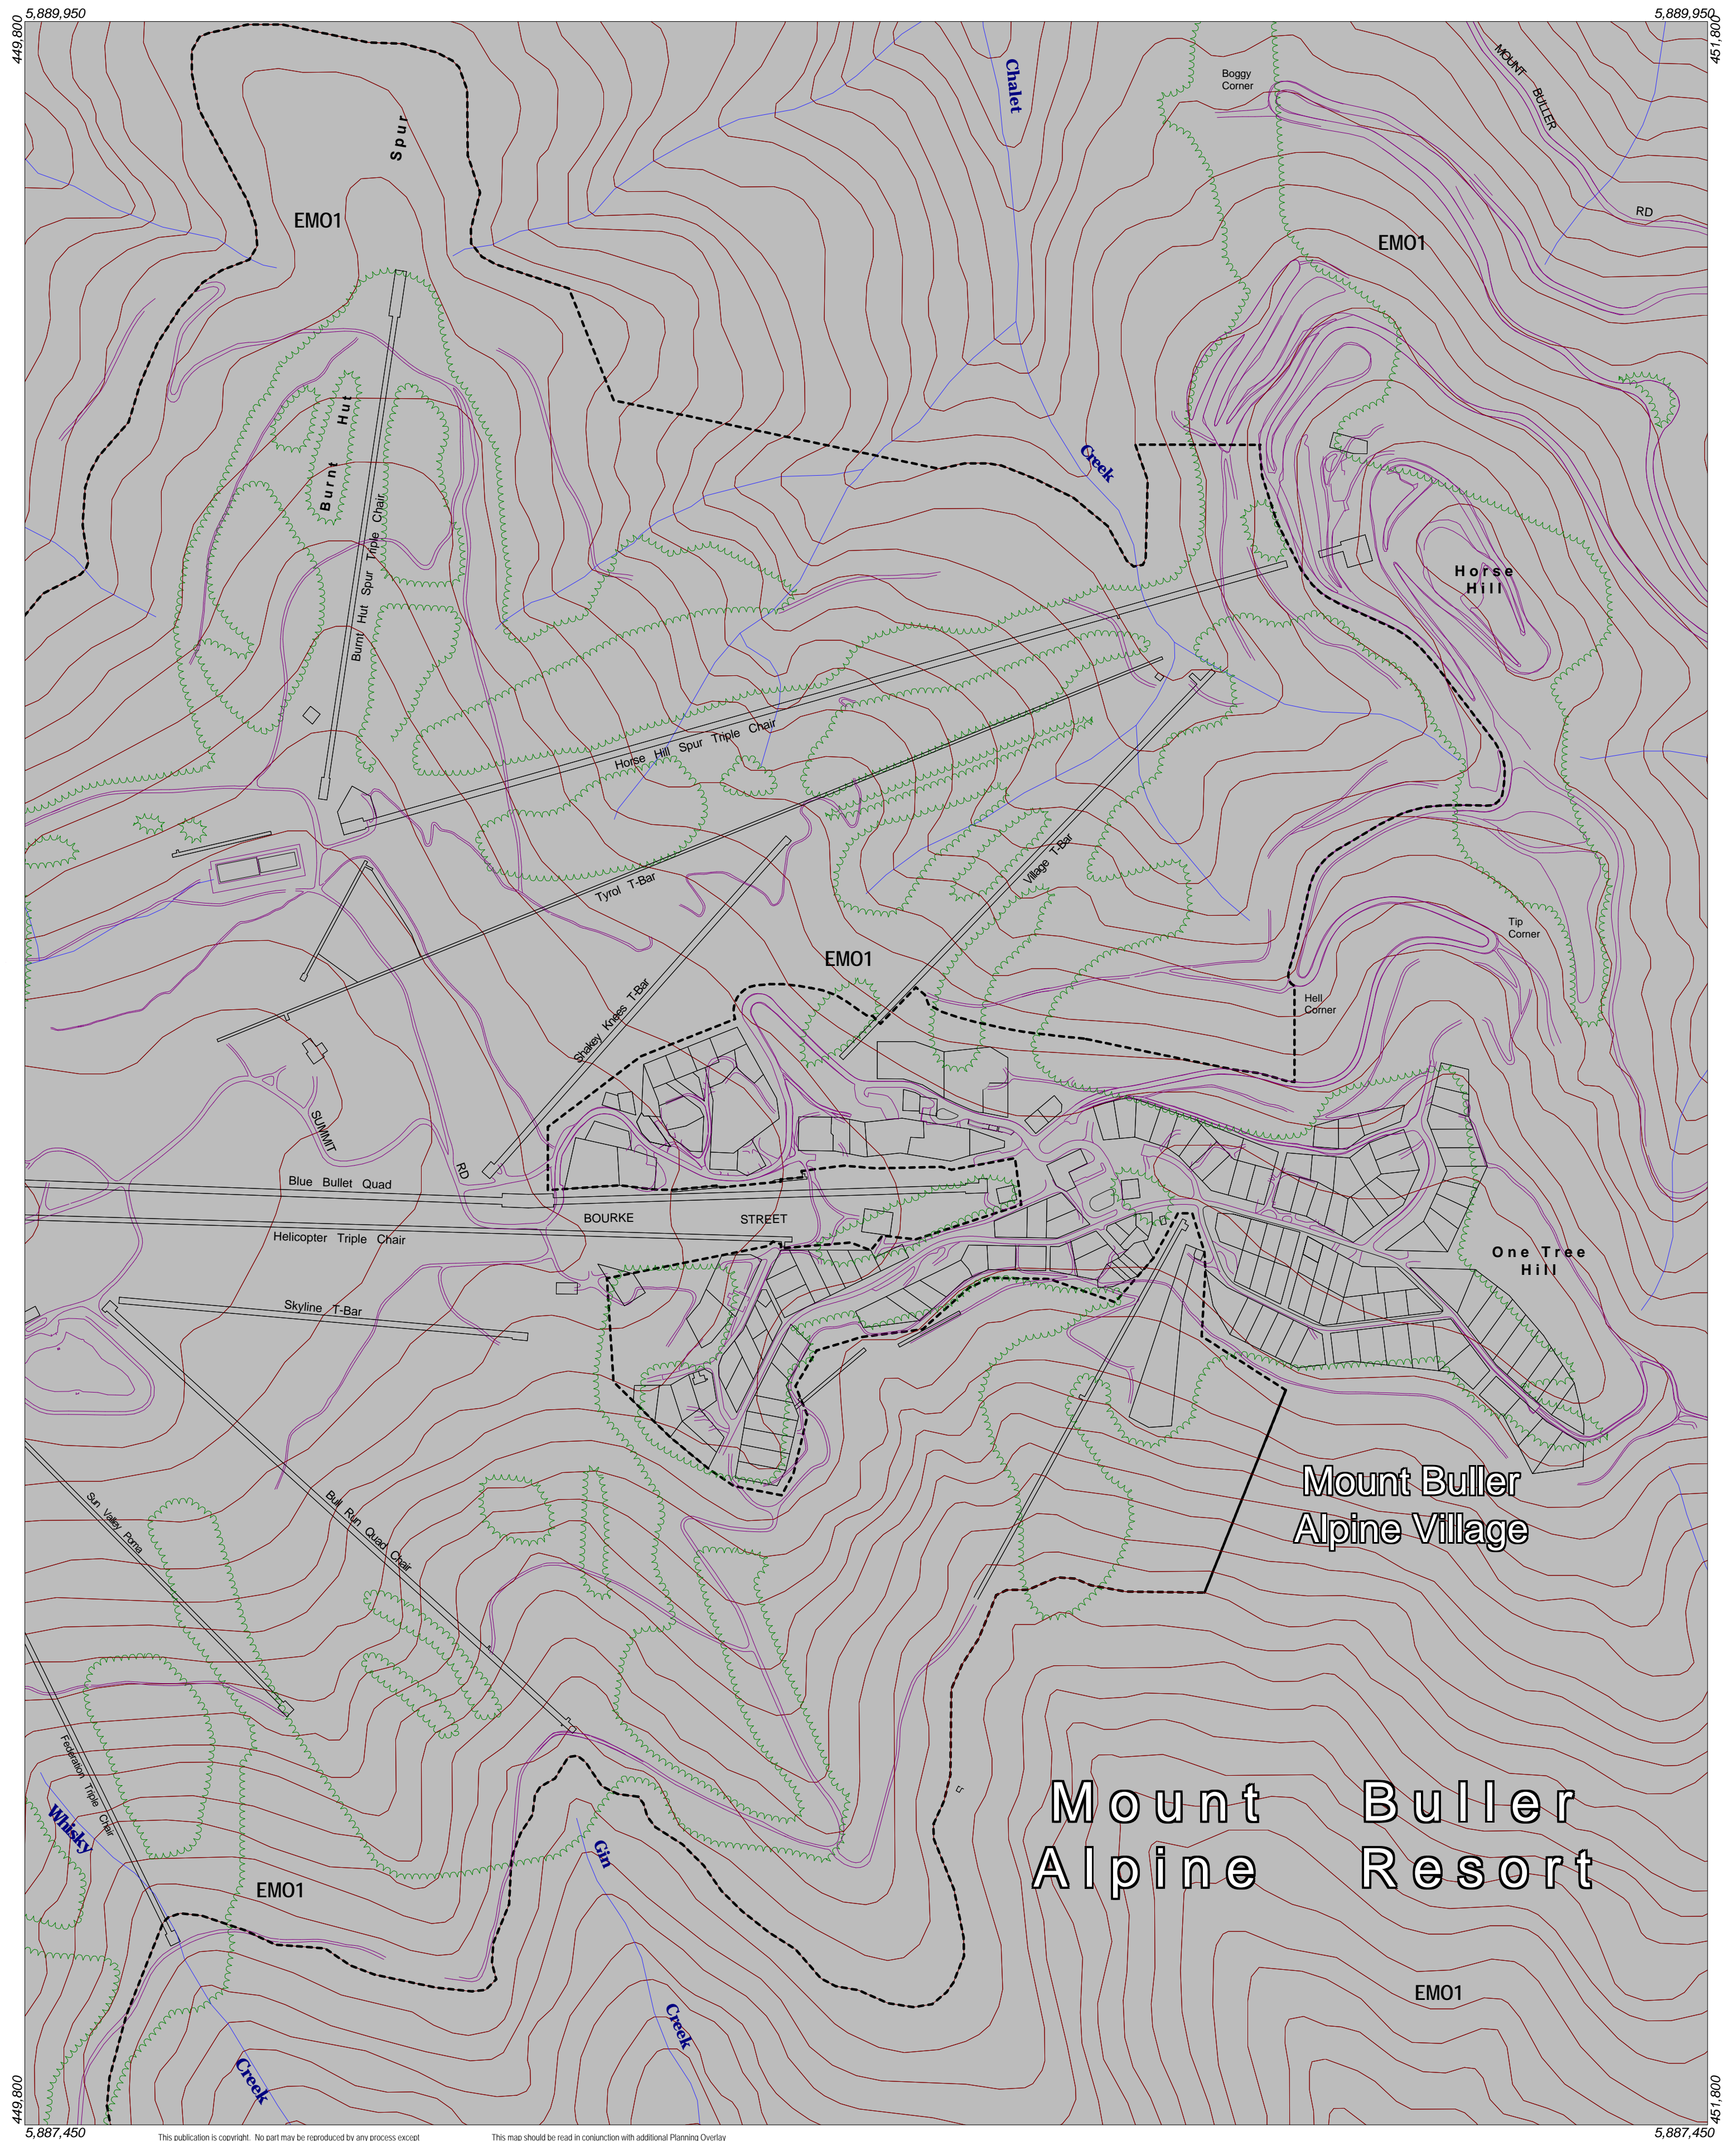

ALPINE RESORTS PLANNING SCHEME - LOCAL PROVISION

Overlays
EMO1 Erosion Management Overlay - Schedule 1

100 0 100 200 300 400 500 m
AUSTRALIAN MAP GRID ZONE 55

INDEX TO ADJOINING METRIC SERIES MAP

Amendment C9
Printed: 10/6/2004

Victoria
The Place To Be