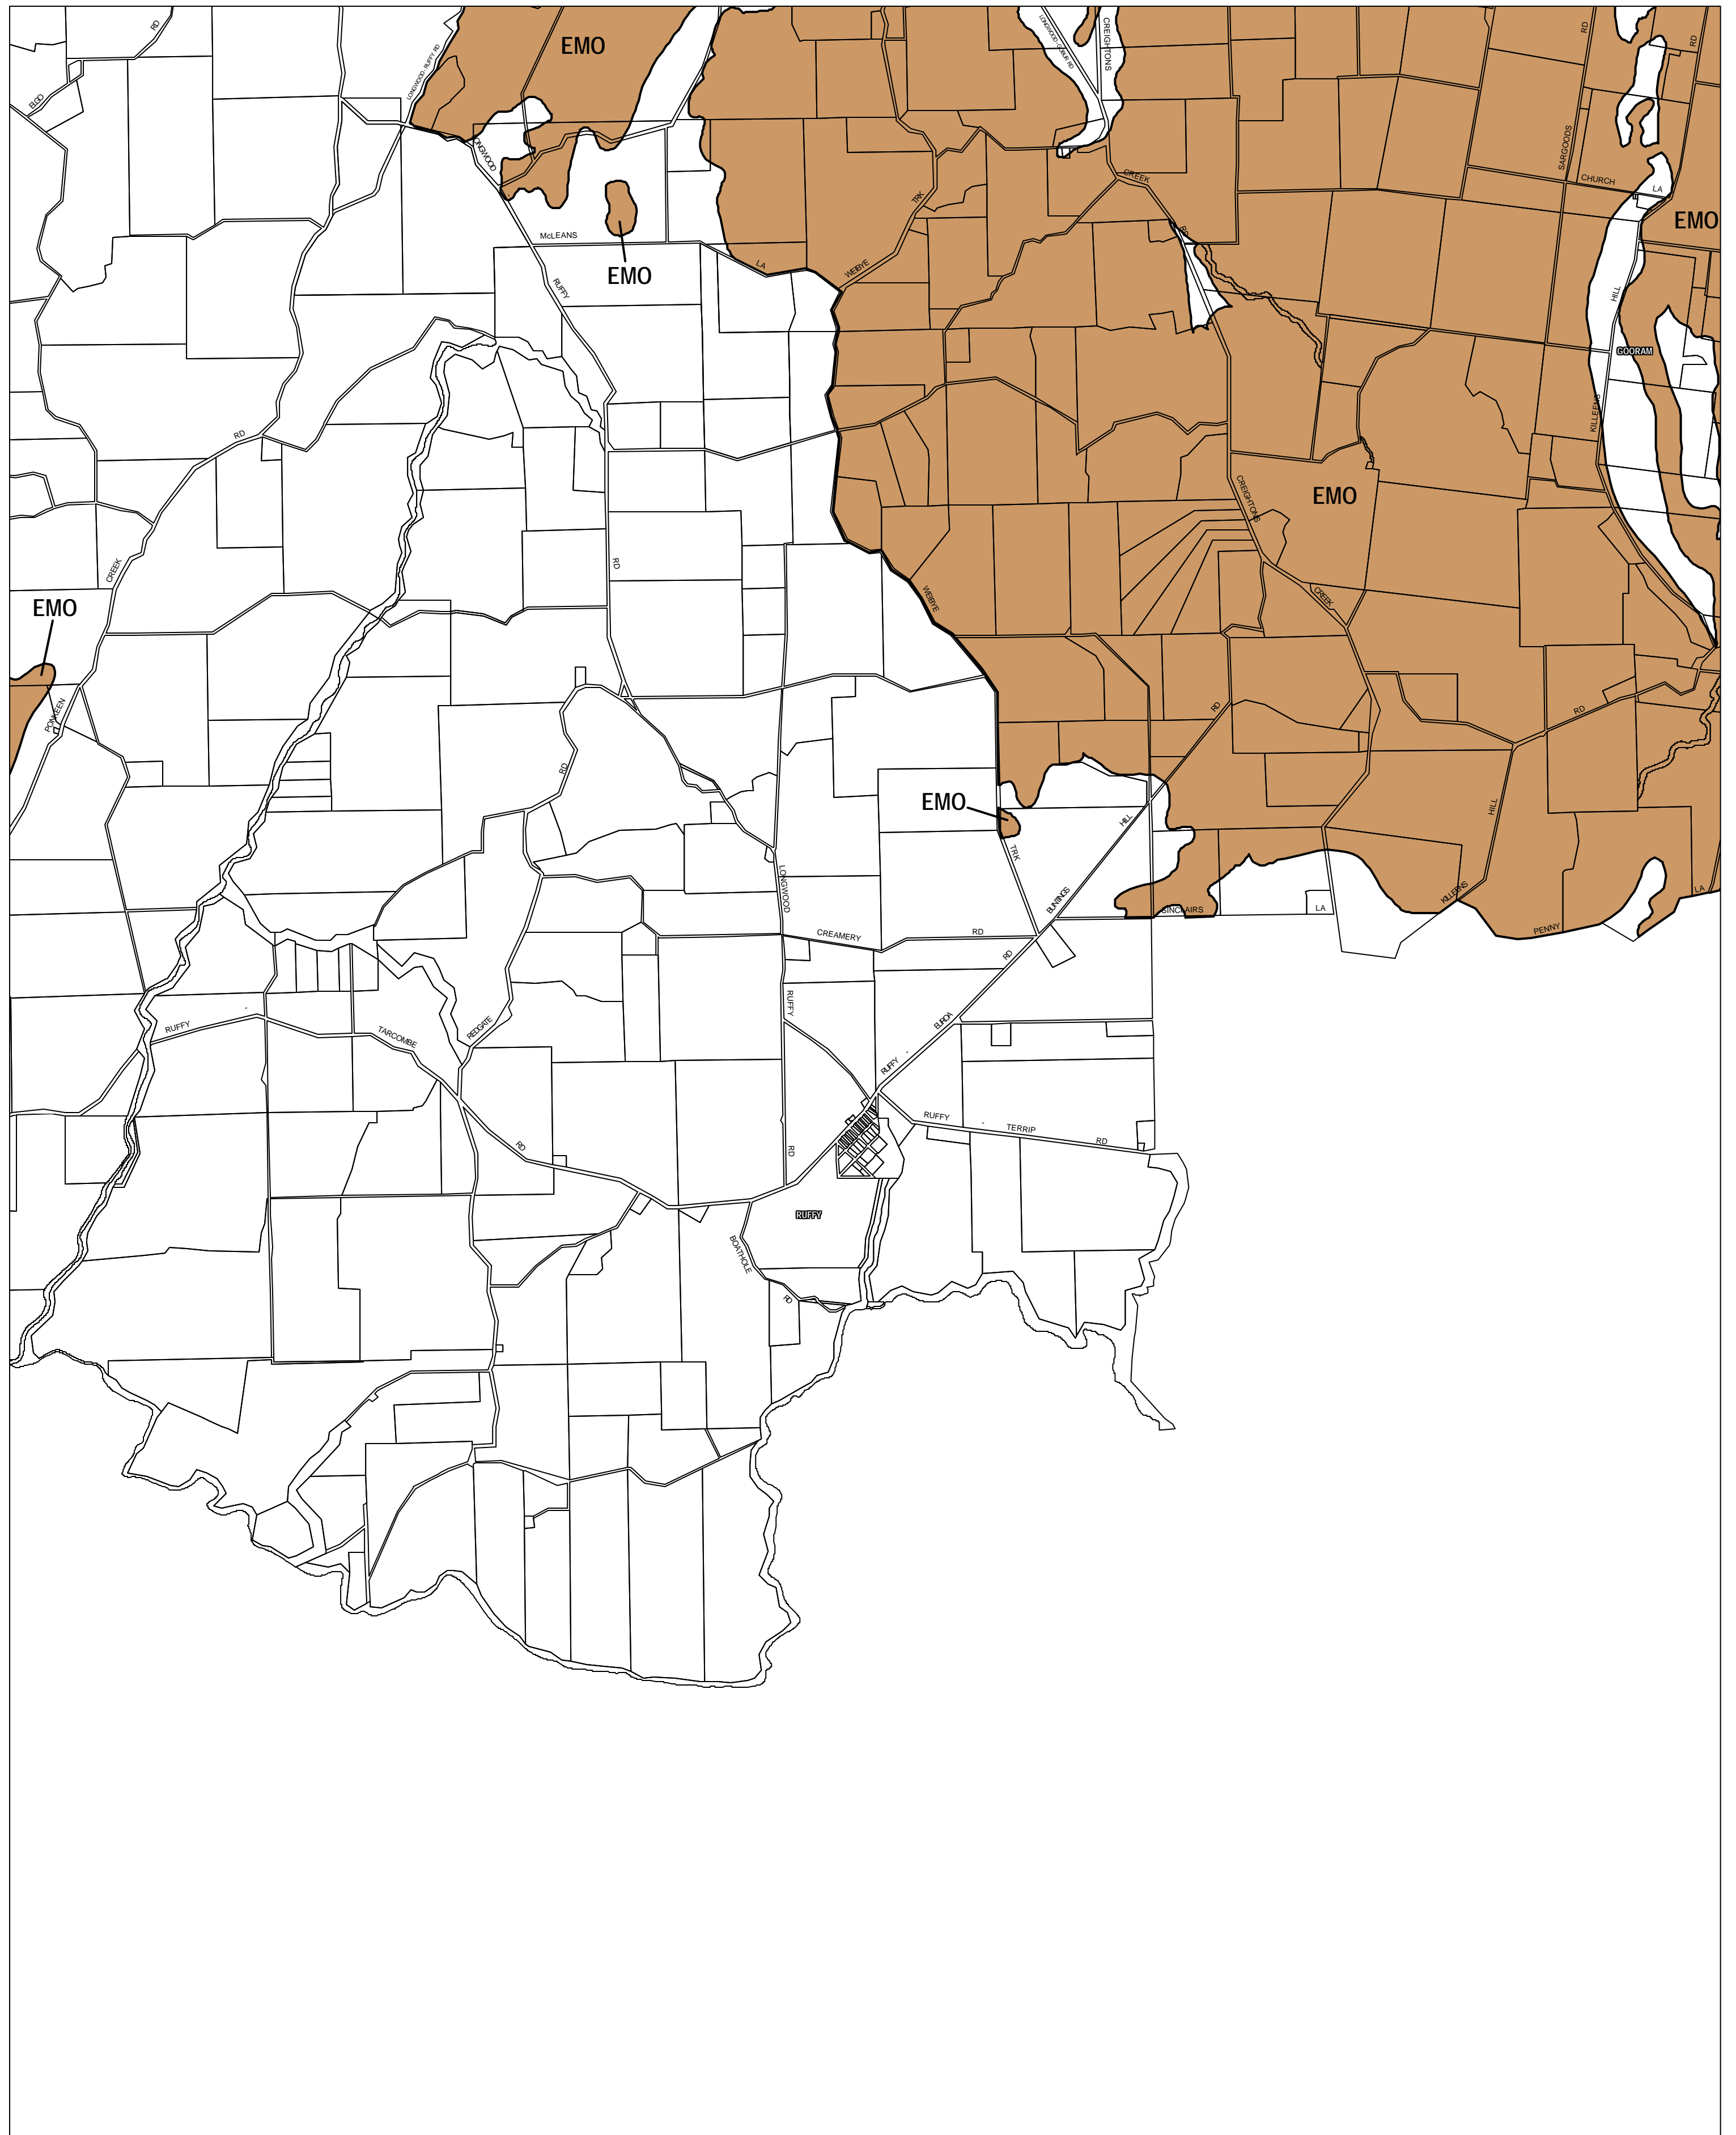

STRATHBOGIE PLANNING SCHEME - LOCAL PROVISION

Overlays

- EMO Erosion Management Overlay

AUSTRALIAN MAP GRID ZONE 55

INDEX TO ADJOINING METRIC SERIES MAP

Printed: 12/6/2007