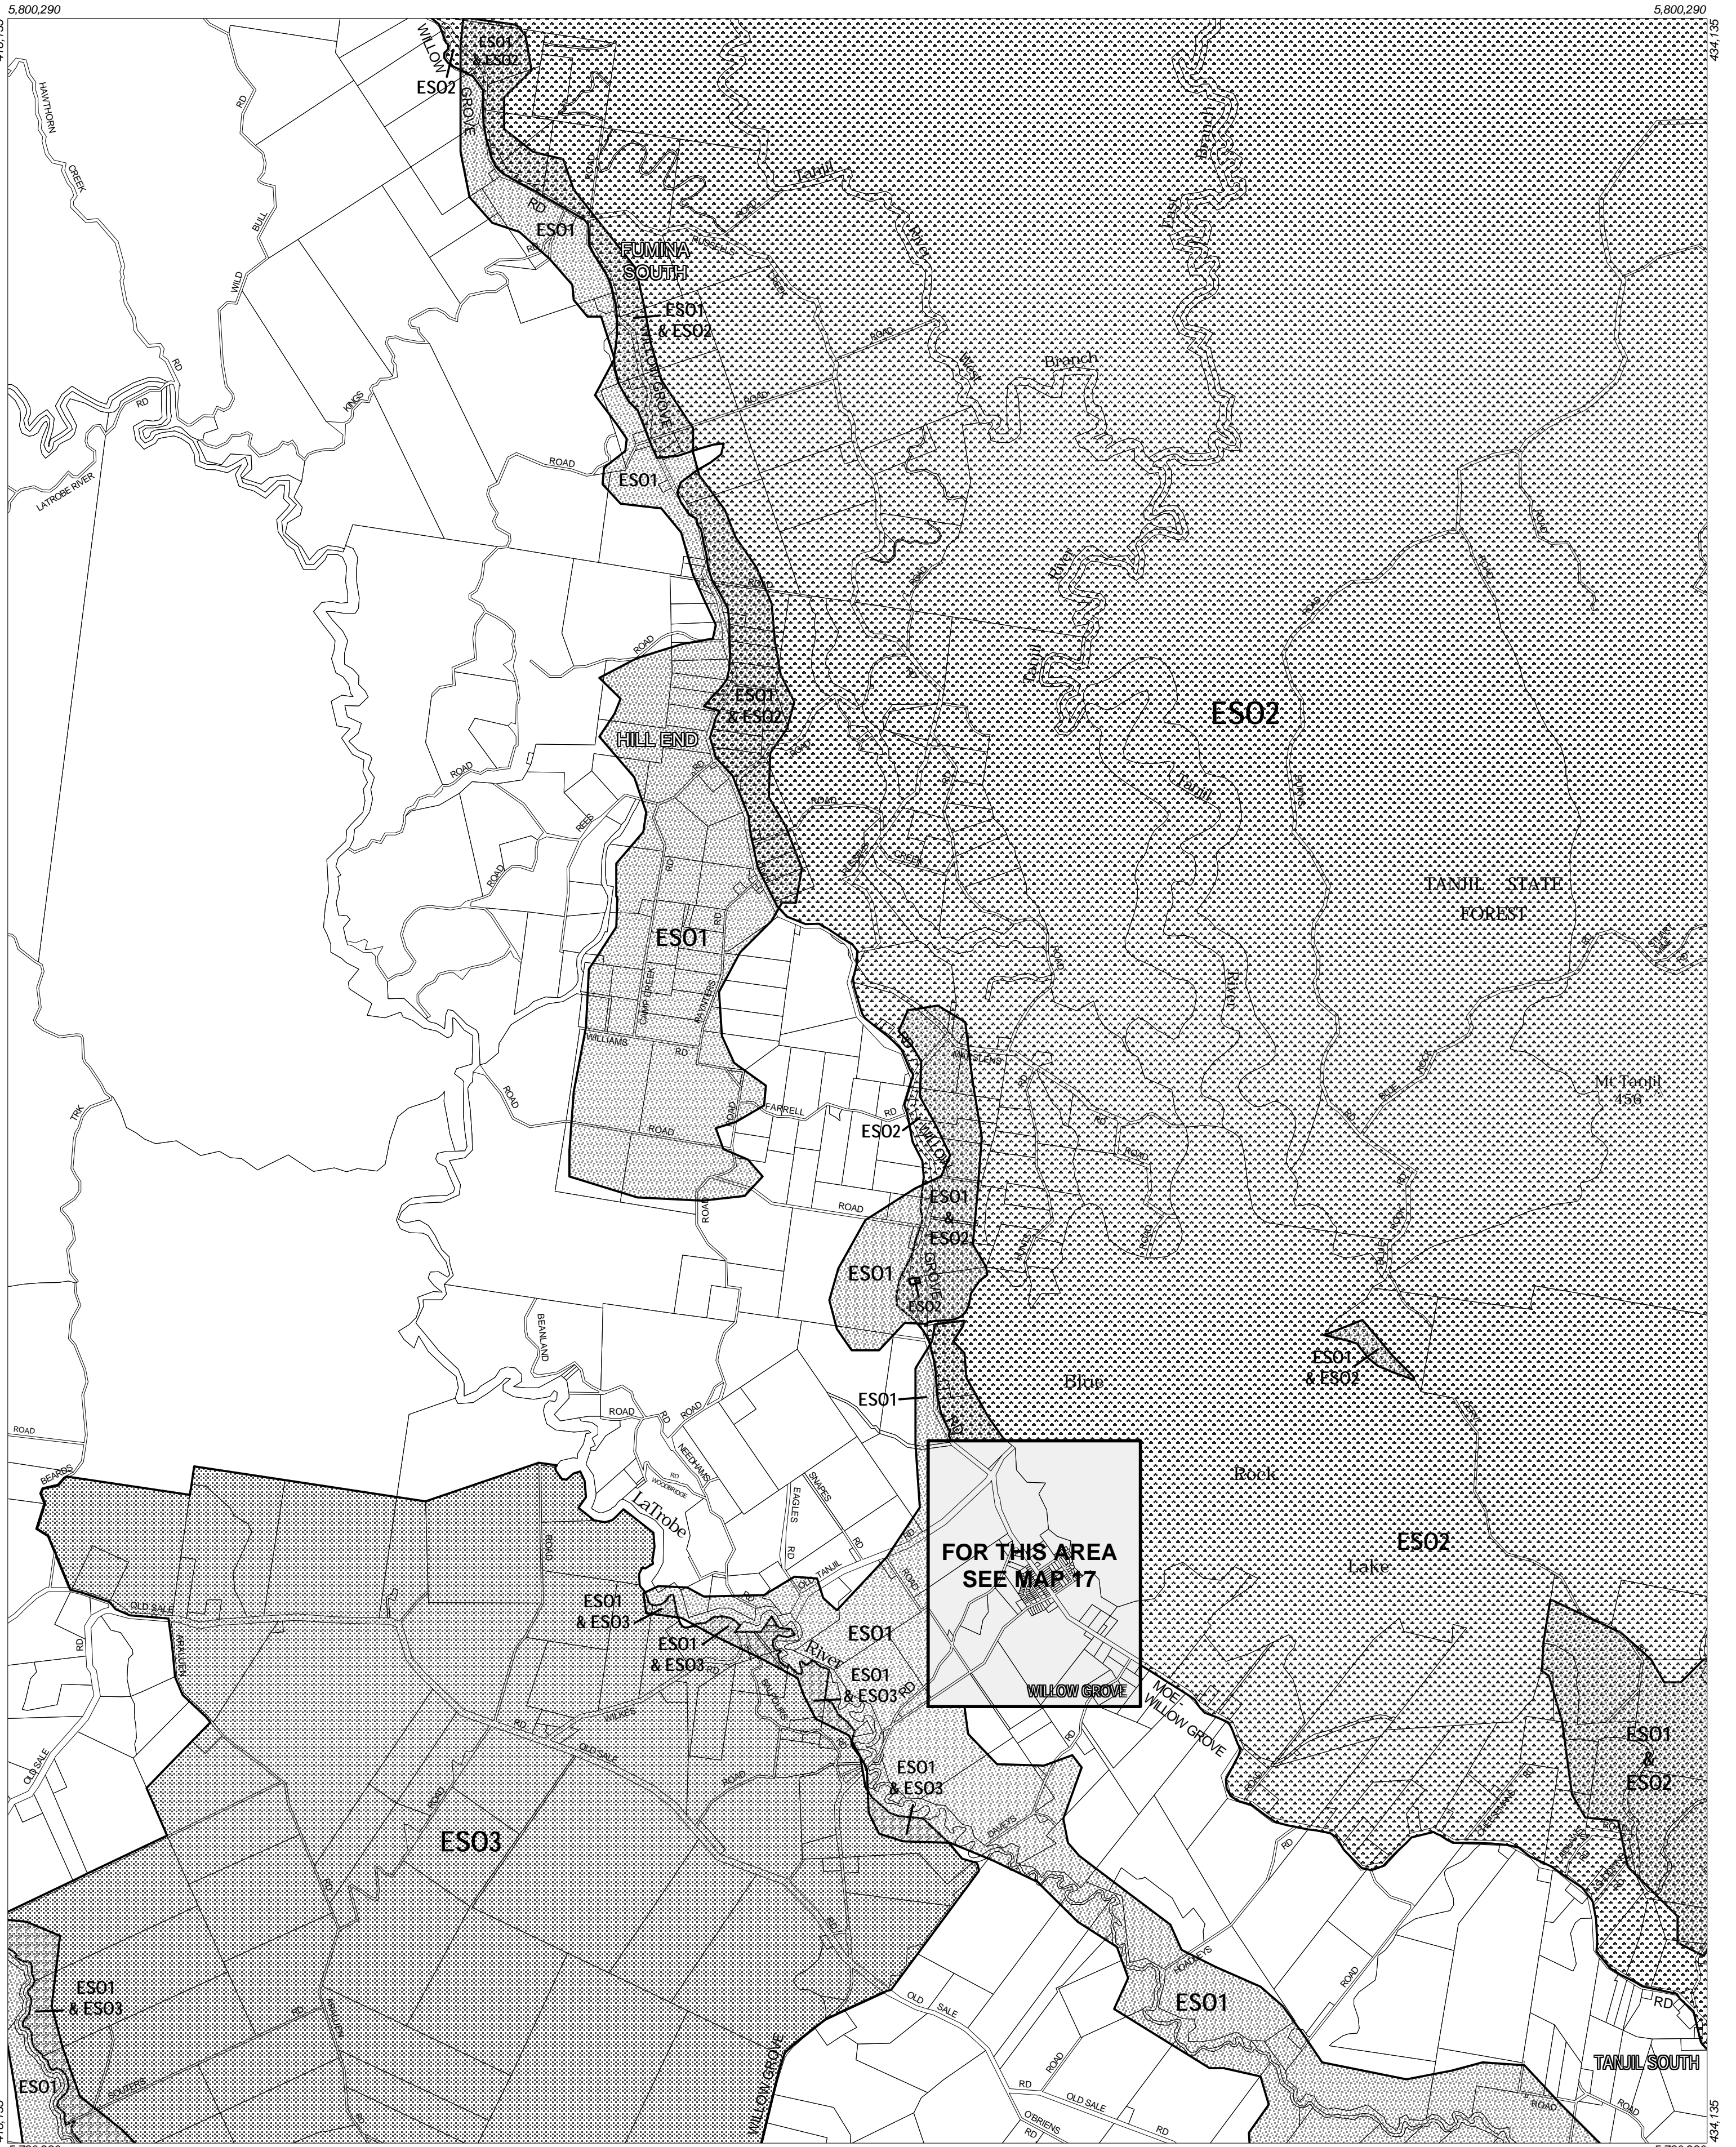

BAW BAW PLANNING SCHEME - LOCAL PROVISION

This publication is copyright. No part may be reproduced by any process except in accordance with the provisions of the Copyright Act. © State of Victoria.

Overlays	
ES01	Environmental Significance Overlay - Schedule 1
ES02	Environmental Significance Overlay - Schedule 2
ES03	Environmental Significance Overlay - Schedule 3

AUSTRALIAN MAP GRID ZONE 55

Amendment C17
Printed: 4/2/2003