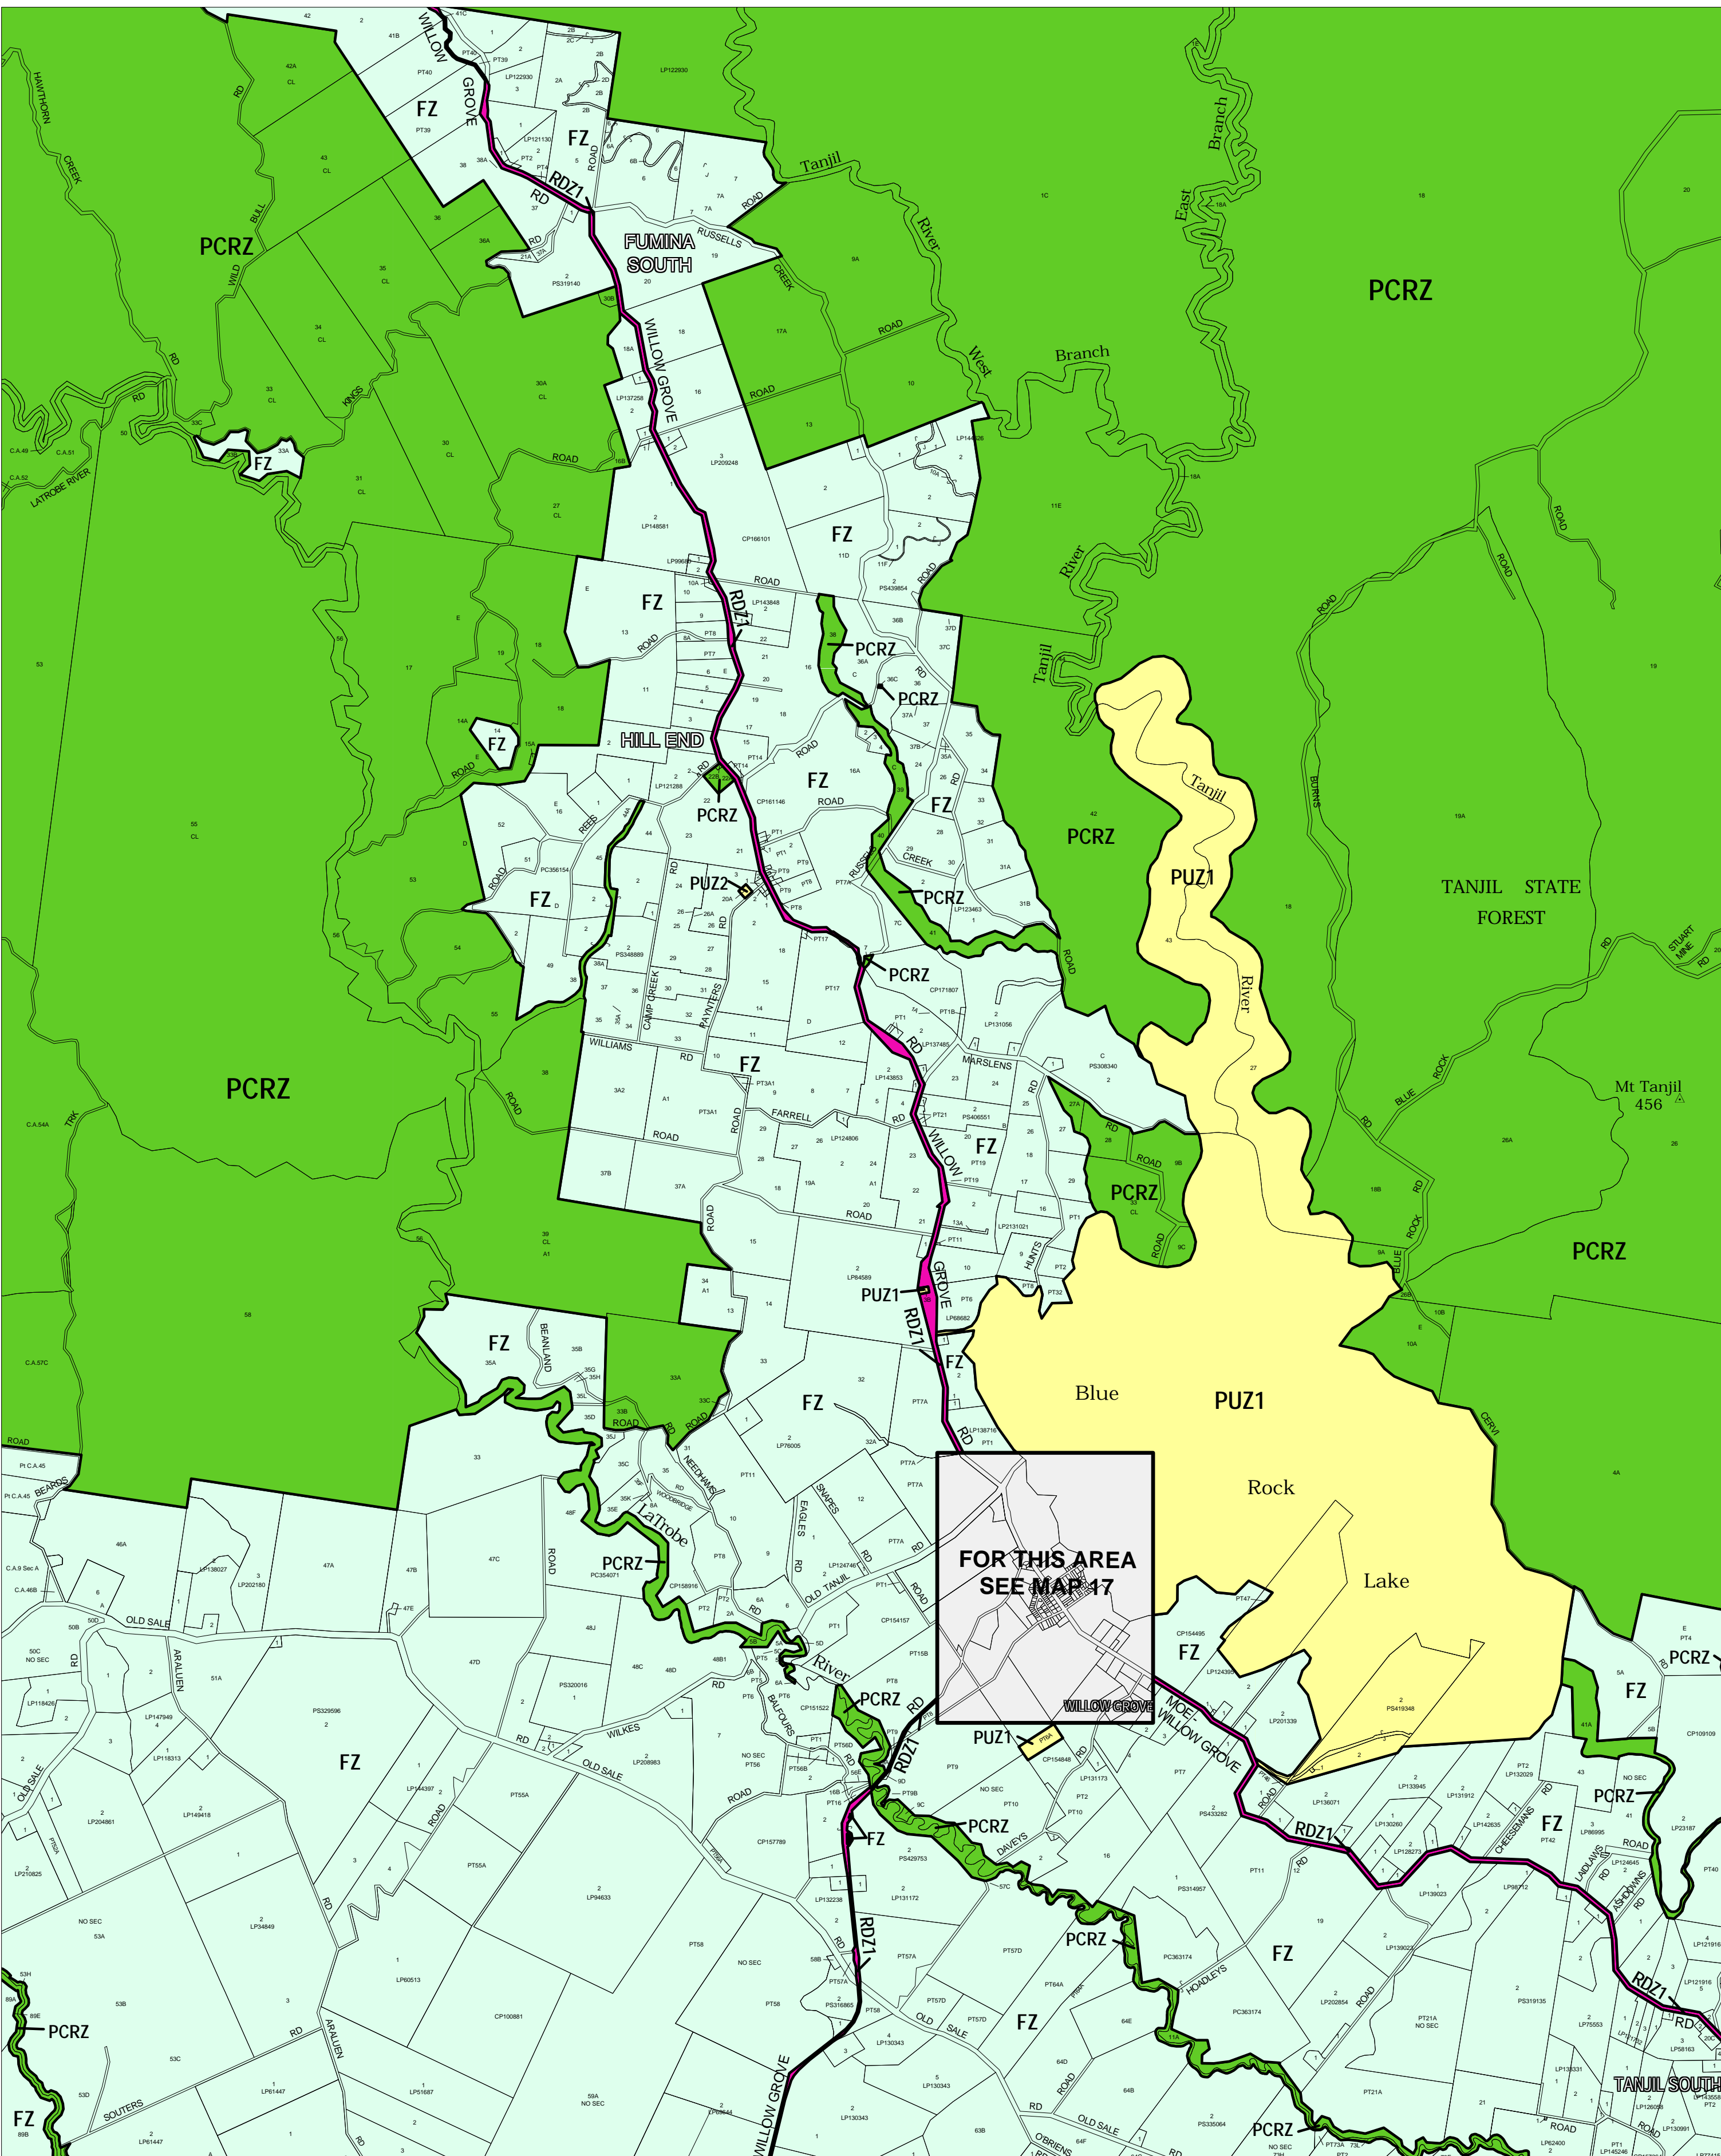

BAW BAW PLANNING SCHEME - LOCAL PROVISION

Public Land	Public Use Zone	Rural
PCRZ	PUZ2	FZ
	PUZ1	
		RDZ1

PCRZ Public Conservation And Resource Zone
PUZ2 Public Use Zone Education
PUZ1 Public Use Zone Service And Utility
RDZ1 Road Zone Category 1
FZ Farming Zone

AUSTRALIAN MAP GRID ZONE 55

Amendment C35
Printed: 8/3/2006