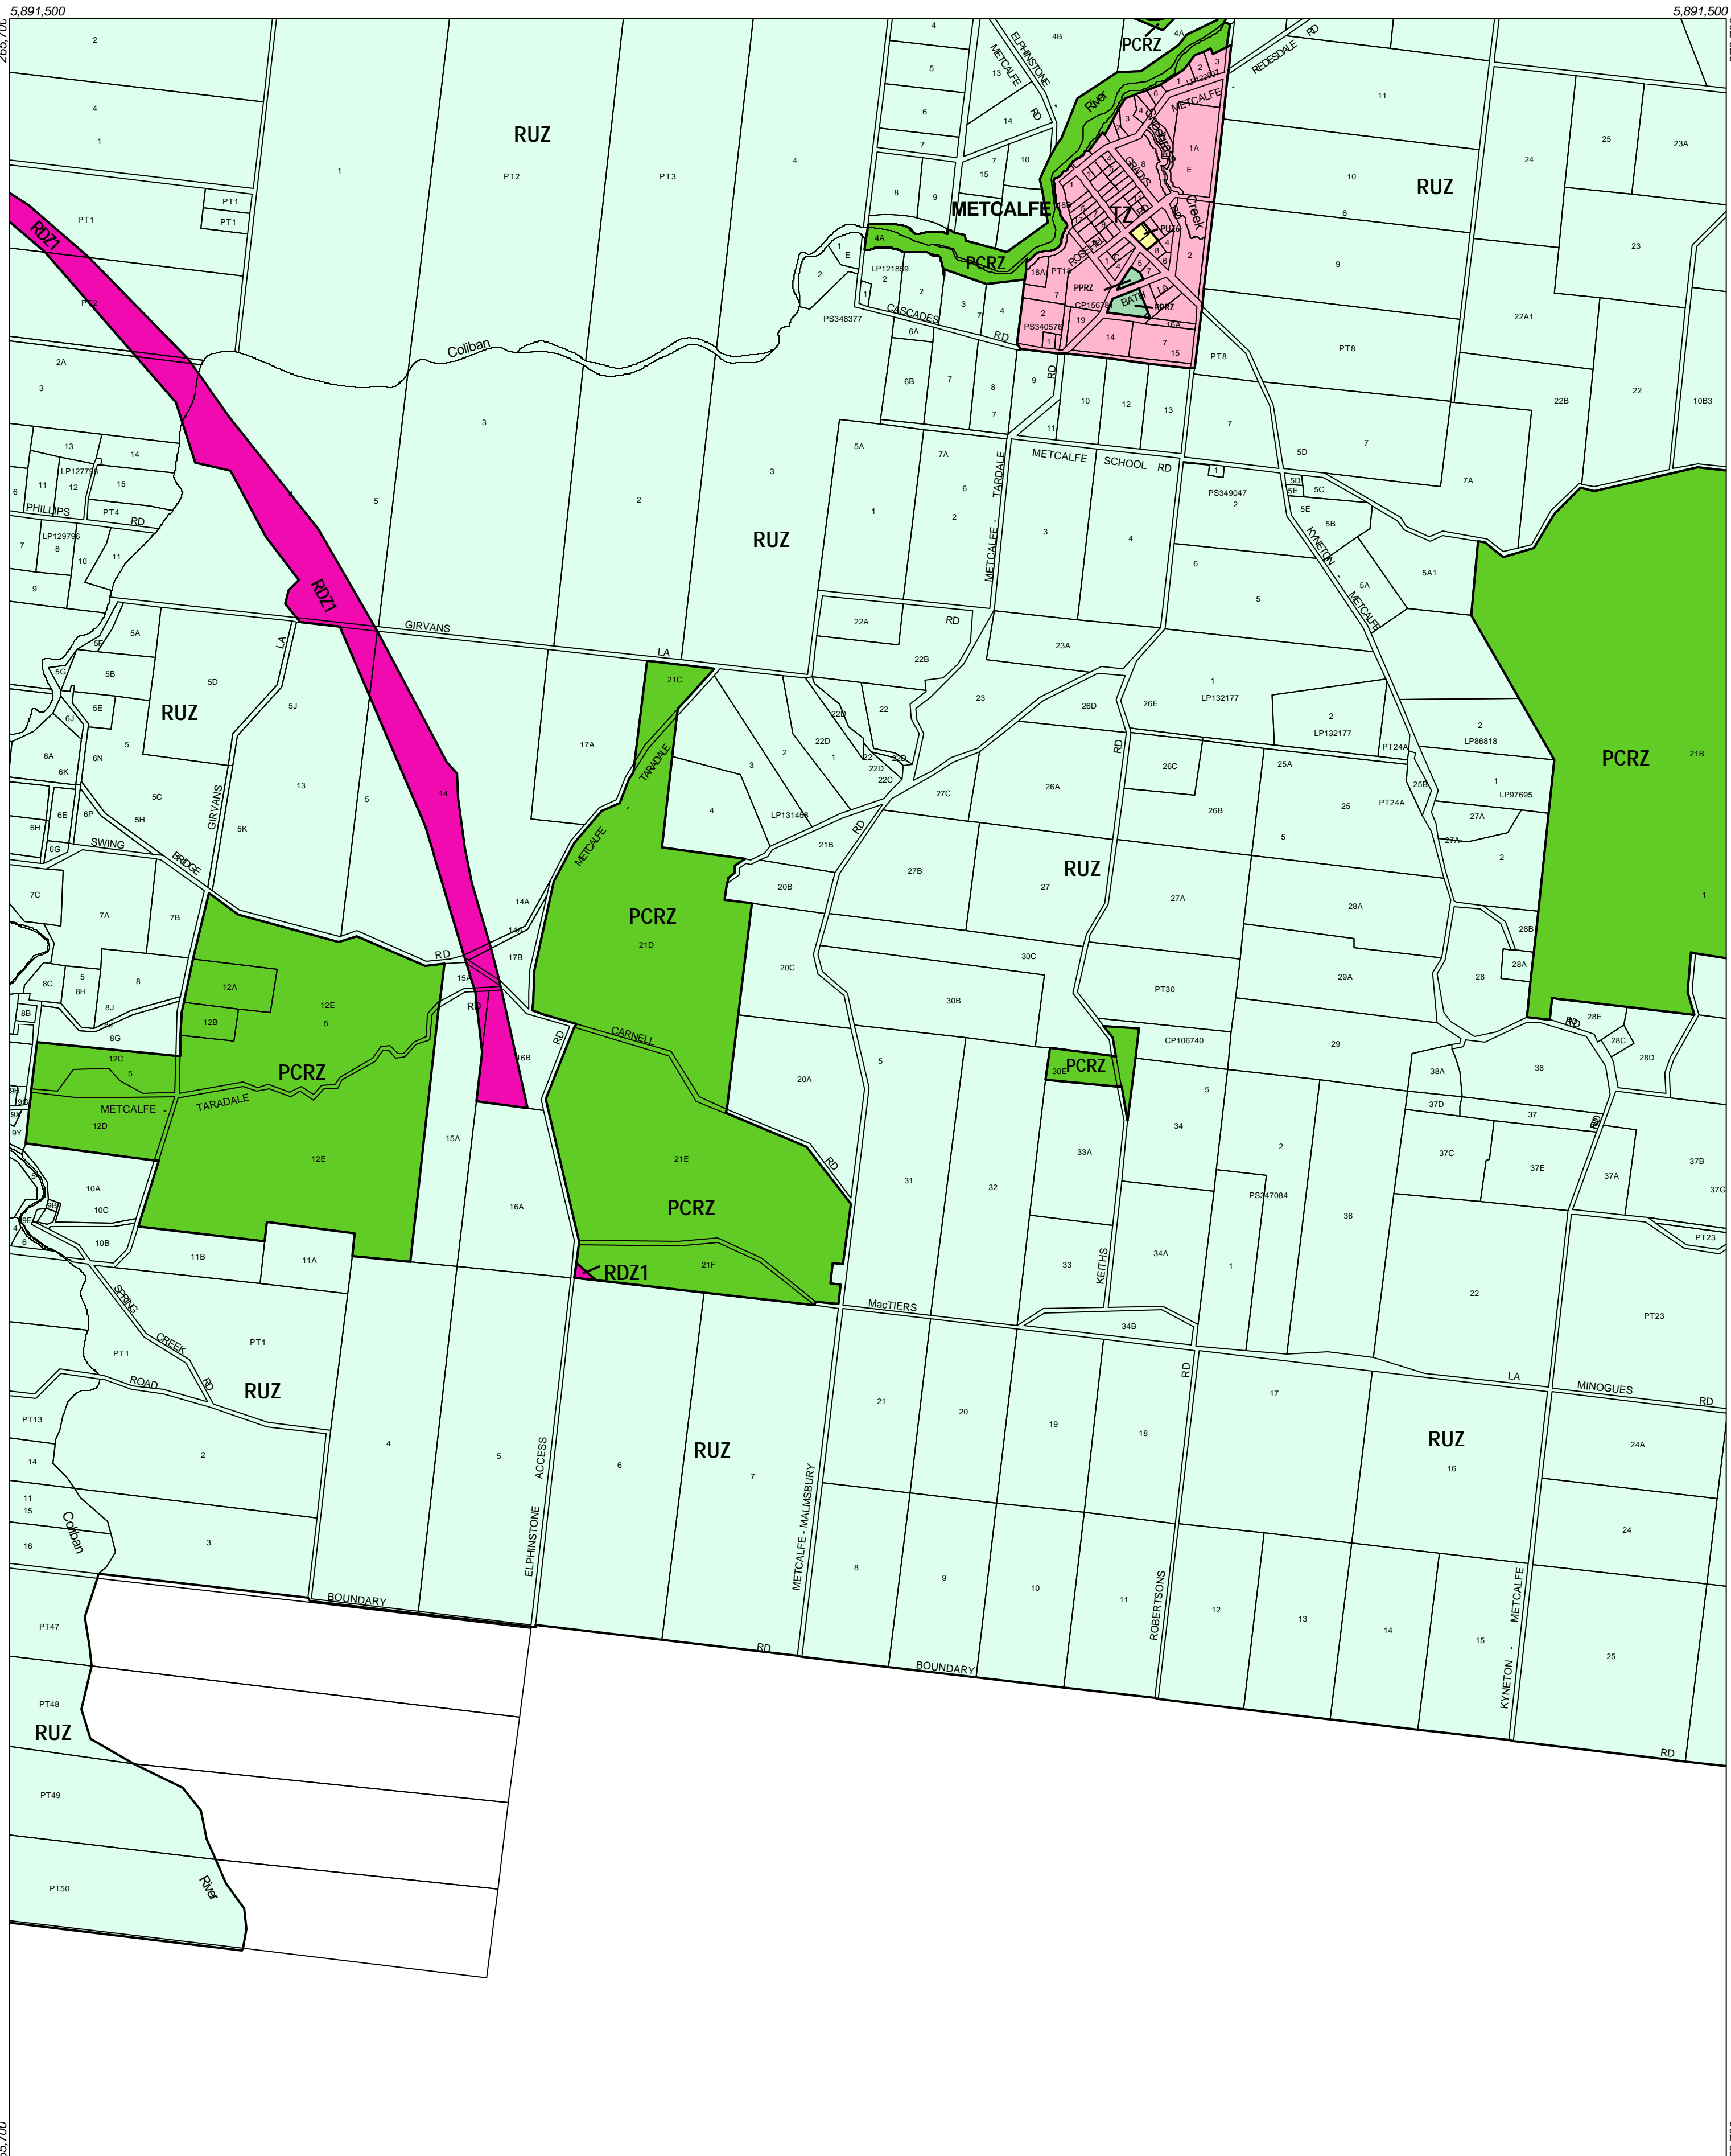

MOUNT ALEXANDER PLANNING SCHEME - LOCAL PROVISION

This publication is copyright. No part may be reproduced by any process except in accordance with the provisions of the Copyright Act 1968, State of Victoria.
 This map should be read in conjunction with additional Planning Overlay Maps (if applicable) as indicated on the INDEX TO MAPS.

Public Land	
	Public Conservation And Resource Zone
	Public Park And Recreation Zone
	Public Use Zone Local Government
	Road Zone Category 1
Residential	
	Township Zone
Rural	
	Rural Zone

500 1000 1500 m
 AUSTRALIAN MAP GRID ZONE 55

Amendment C21
 Printed: 20/11/2003

INDEX TO ADJOINING METRIC SERIES MAP