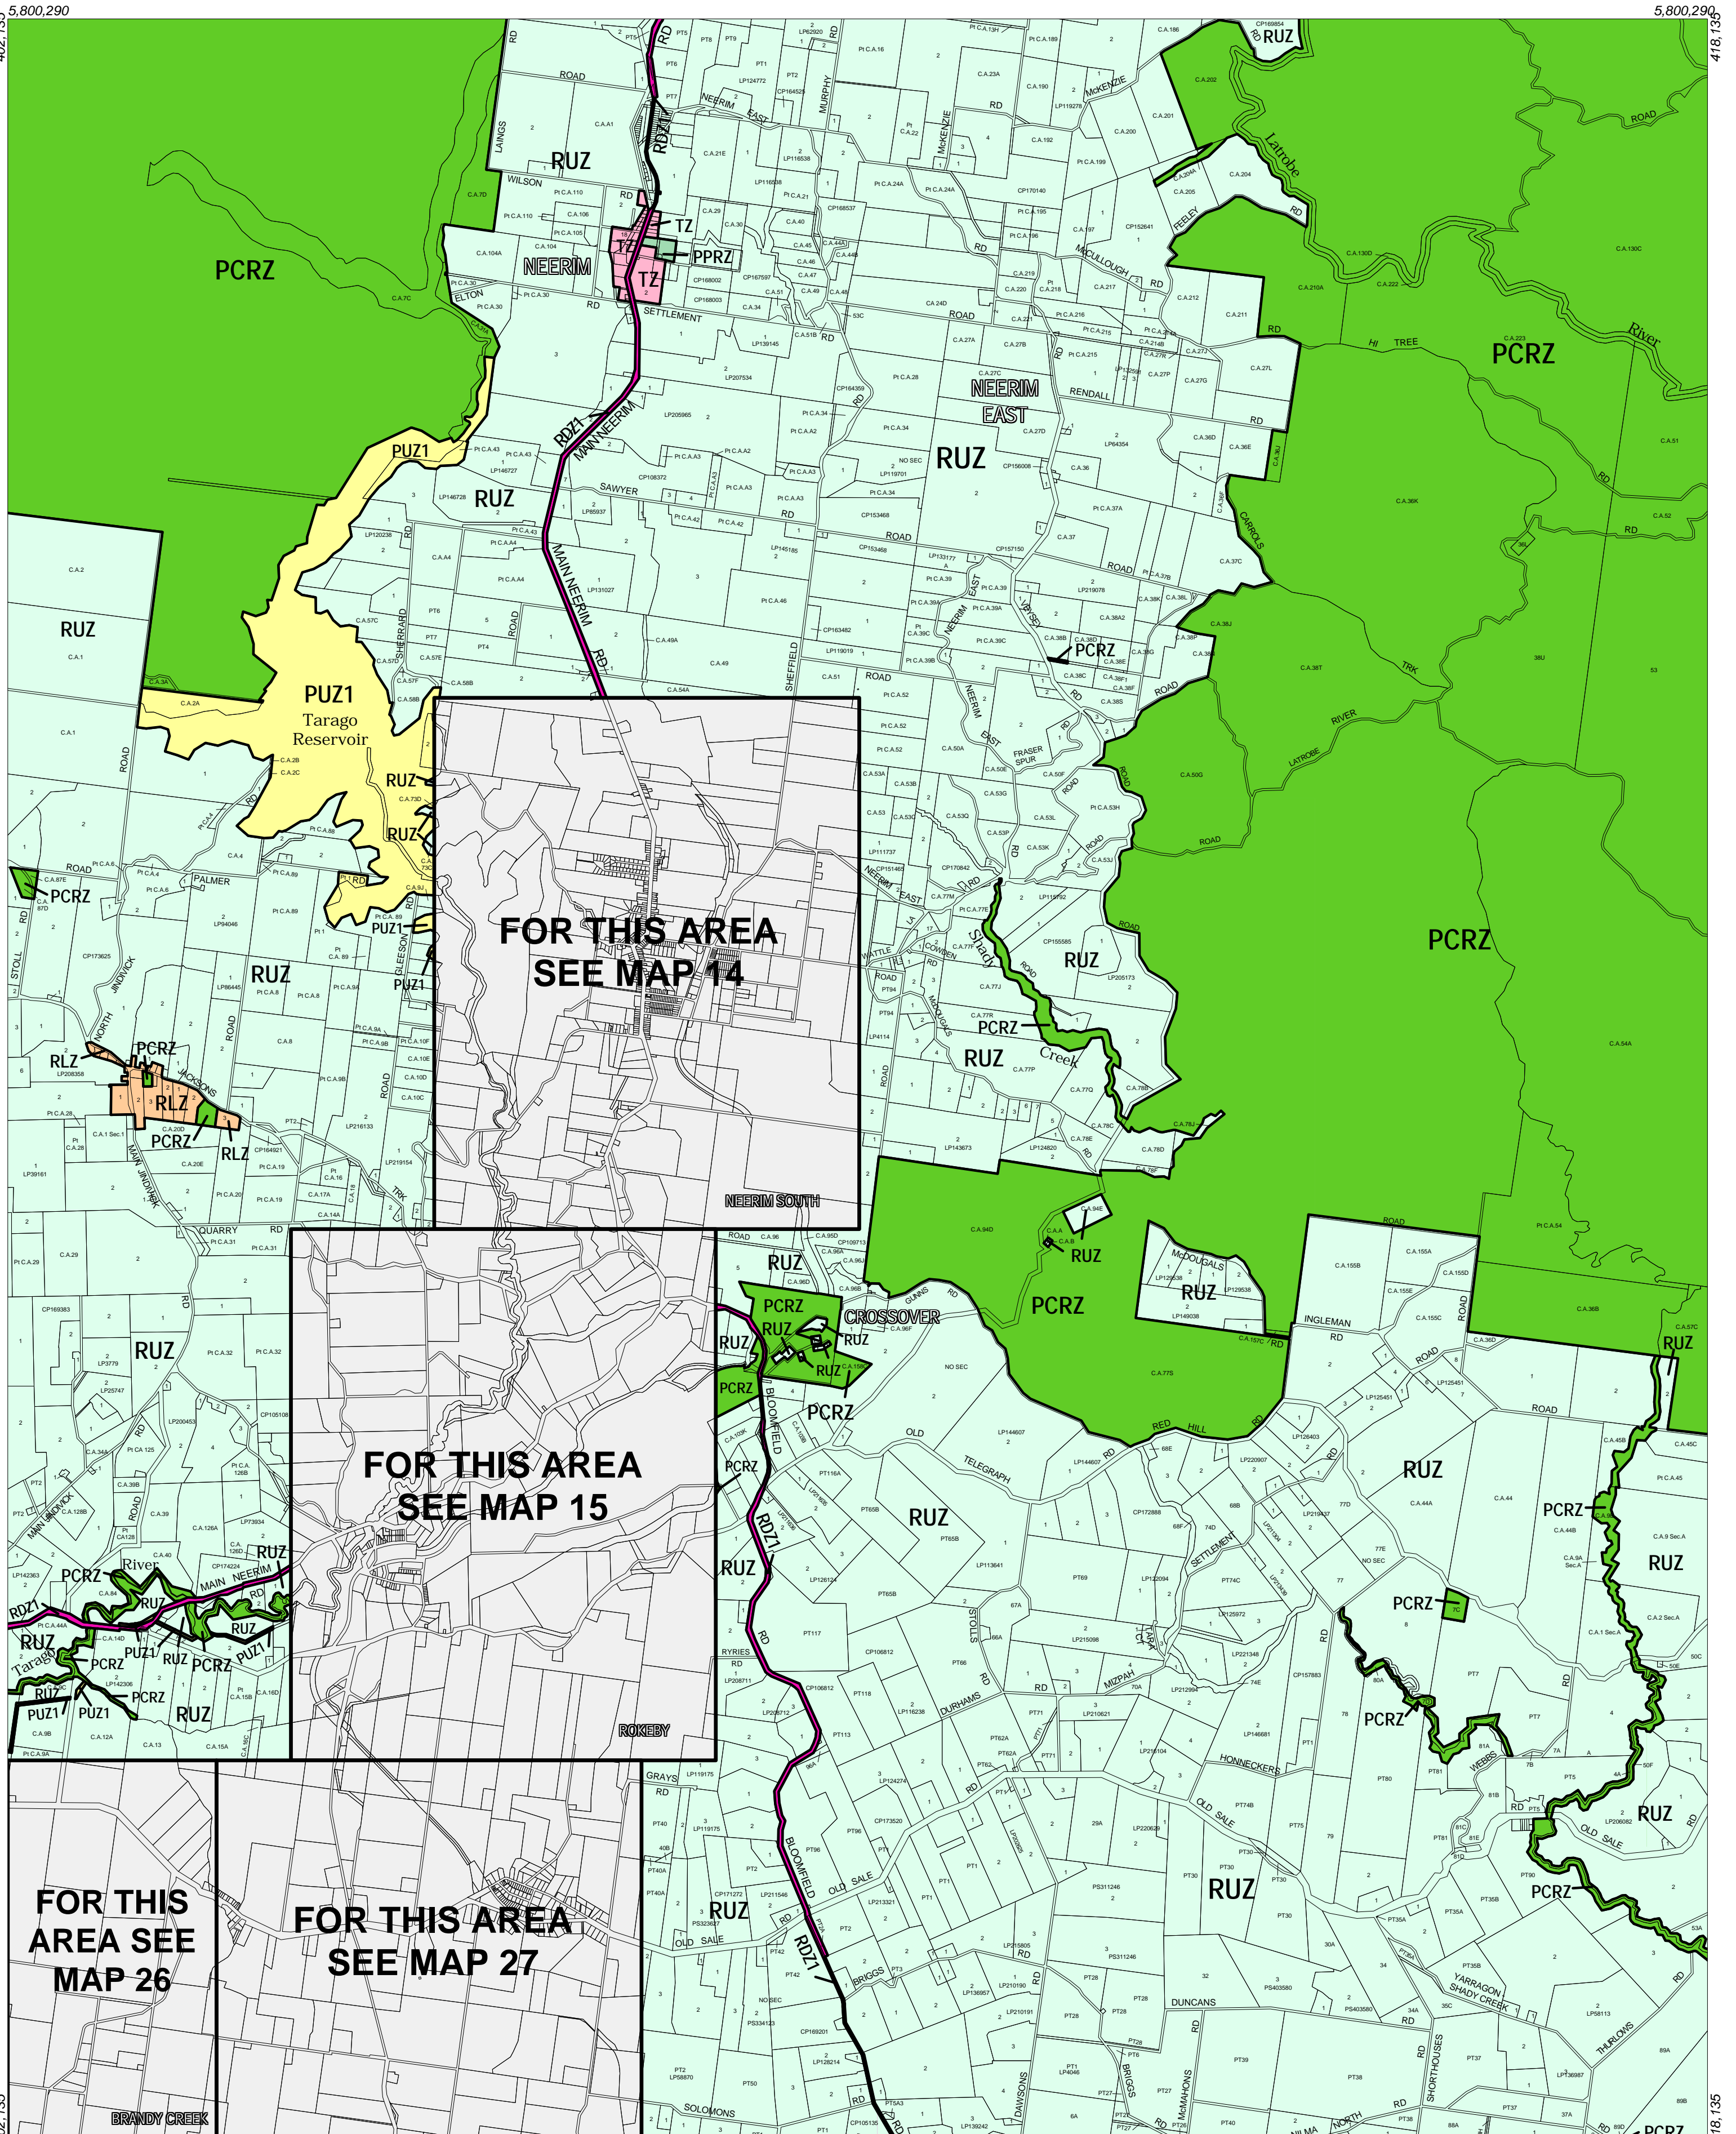

BAW BAW PLANNING SCHEME - LOCAL PROVISION

This publication is copyright. No part may be reproduced by any process except in accordance with the provisions of the Copyright Act. © State of Victoria.

This map should be read in conjunction with additional Planning Overlay Maps (if applicable) as indicated on the INDEX TO MAPS.

| Public Land | |
|---|---------------------------------------|
| | Public Conservation And Resource Zone |
| | Public Park And Recreation Zone |
| | Public Use Zone Service And Utility |
| Residential | |
| | Road Zone Category 1 |
| | Township Zone |
| Rural | |
| | Rural Living Zone |
| | Rural Zone |