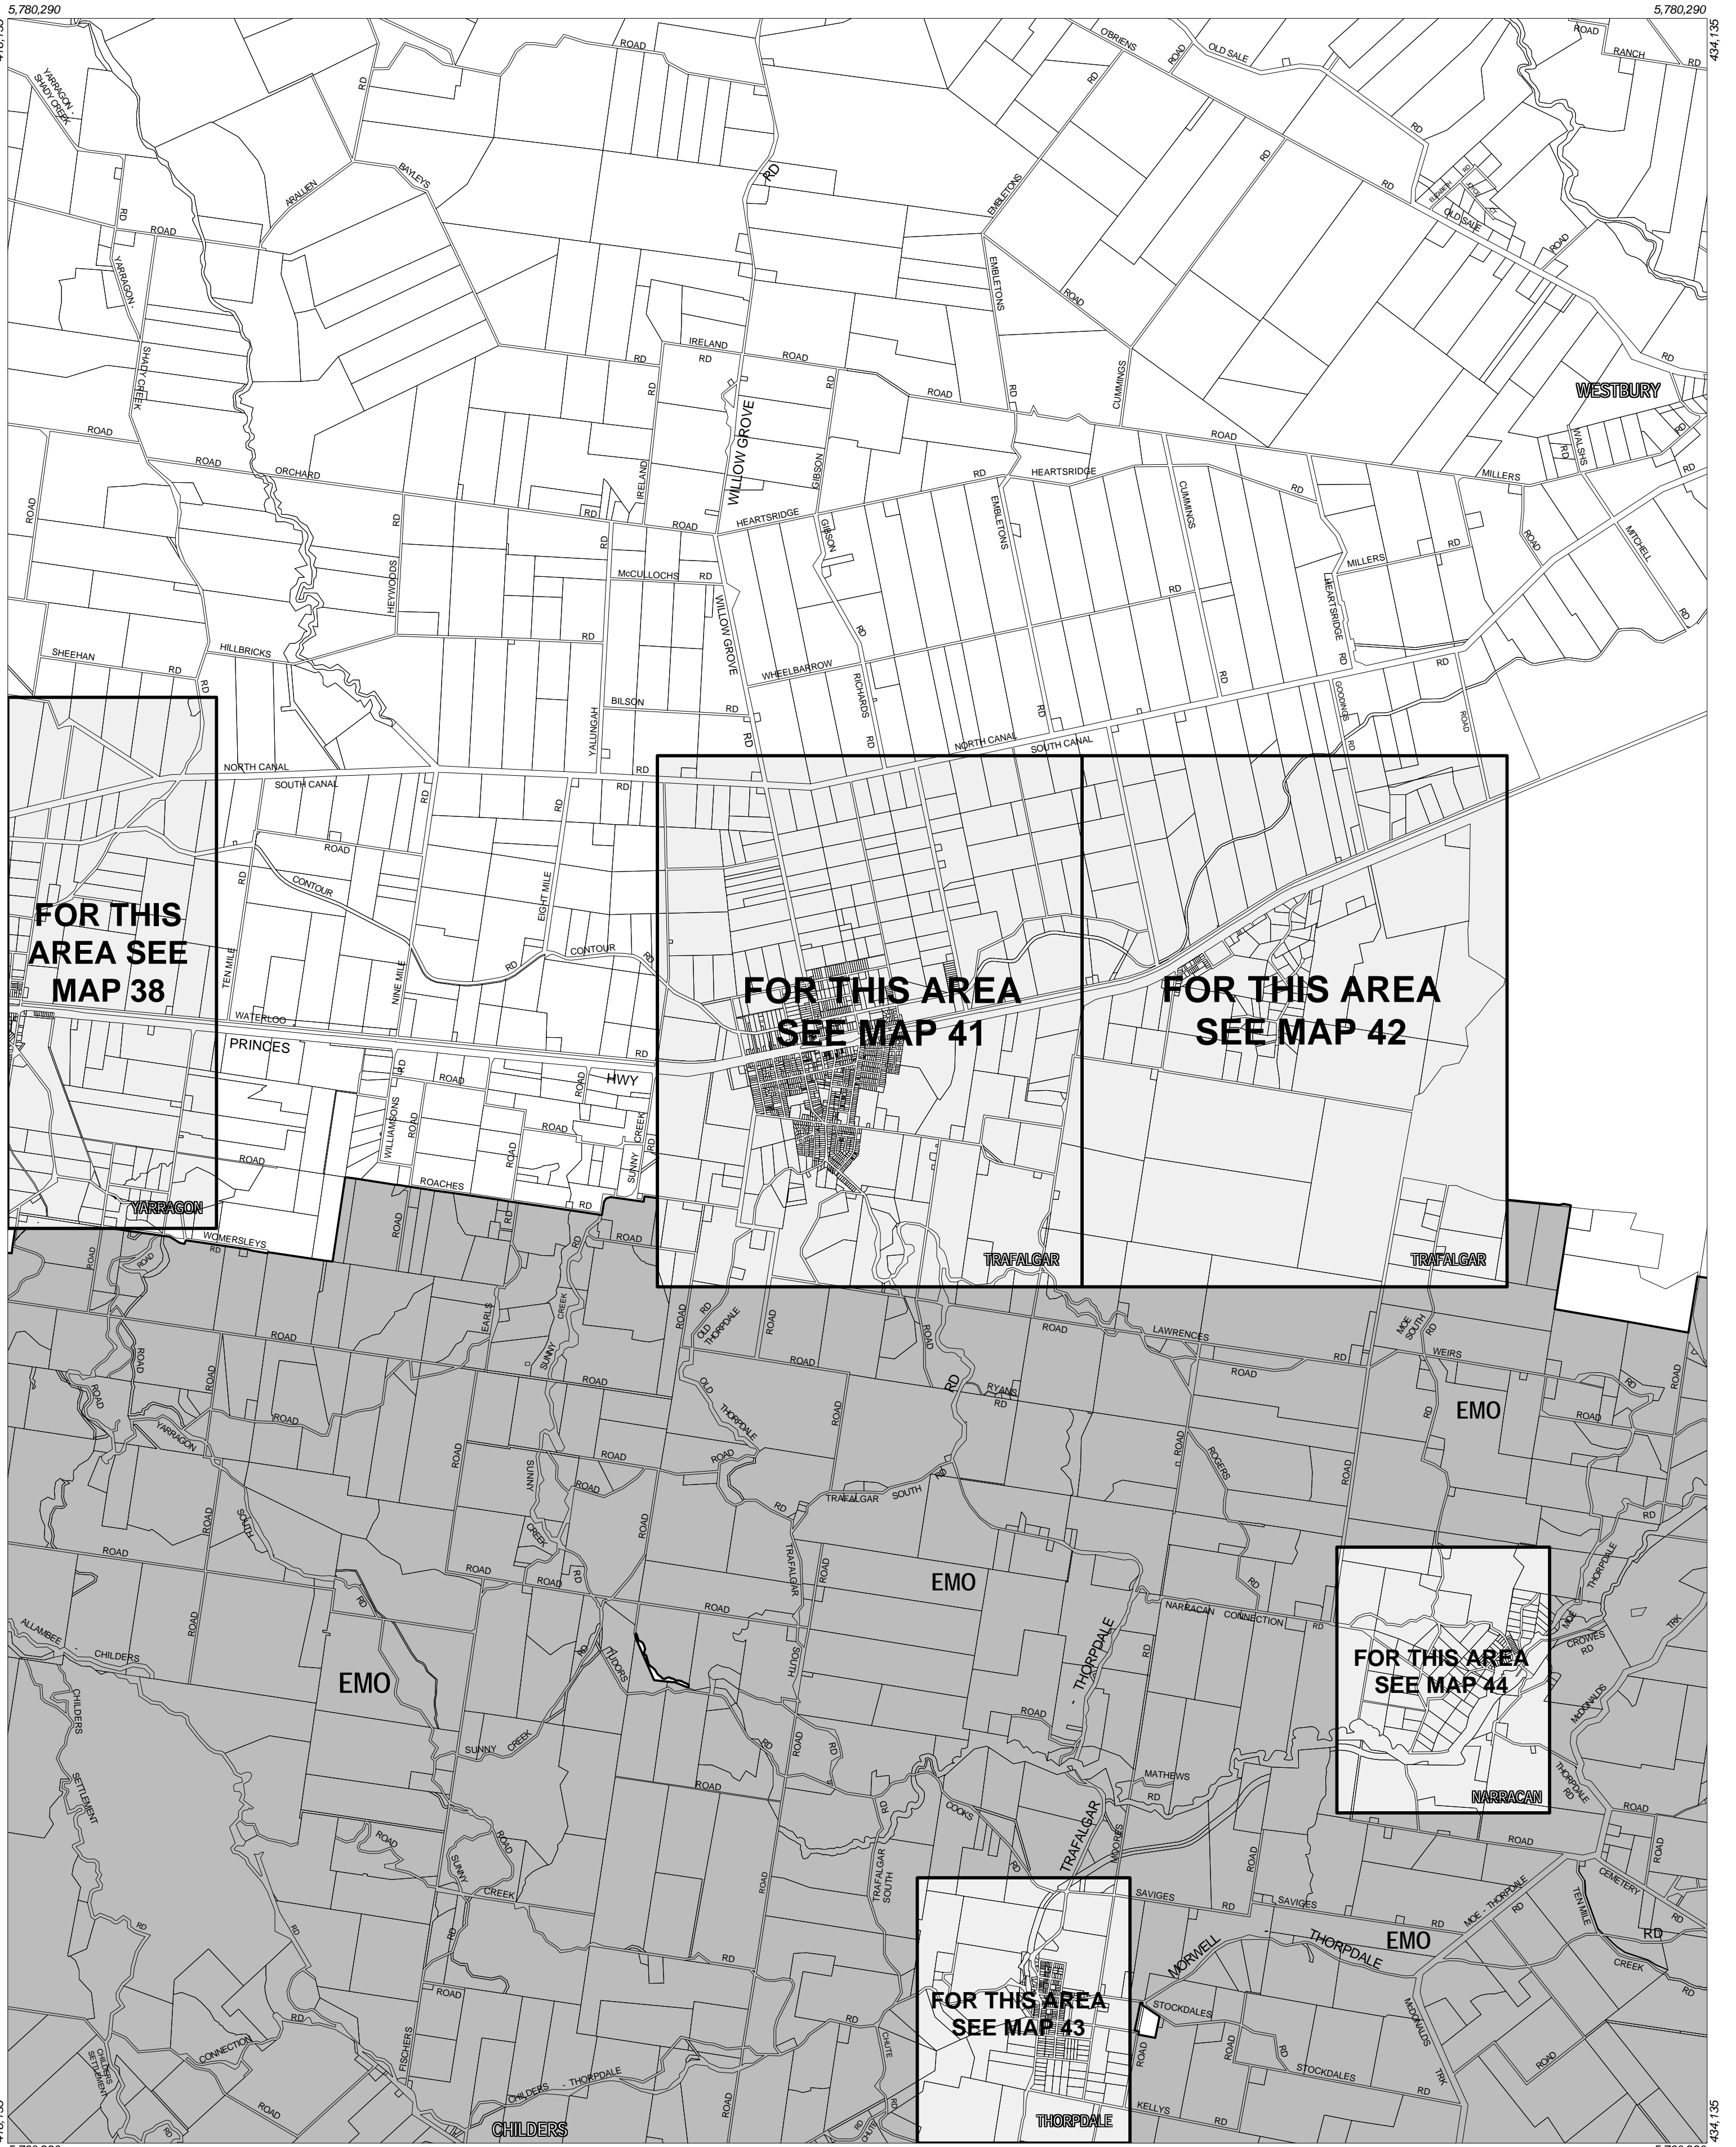

BAW BAW PLANNING SCHEME - LOCAL PROVISION

5,780,290

5,780,290

418,135

434,135

Overlays

EMO Erosion Management Overlay

Amendment C17
Printed: 5/22/2003