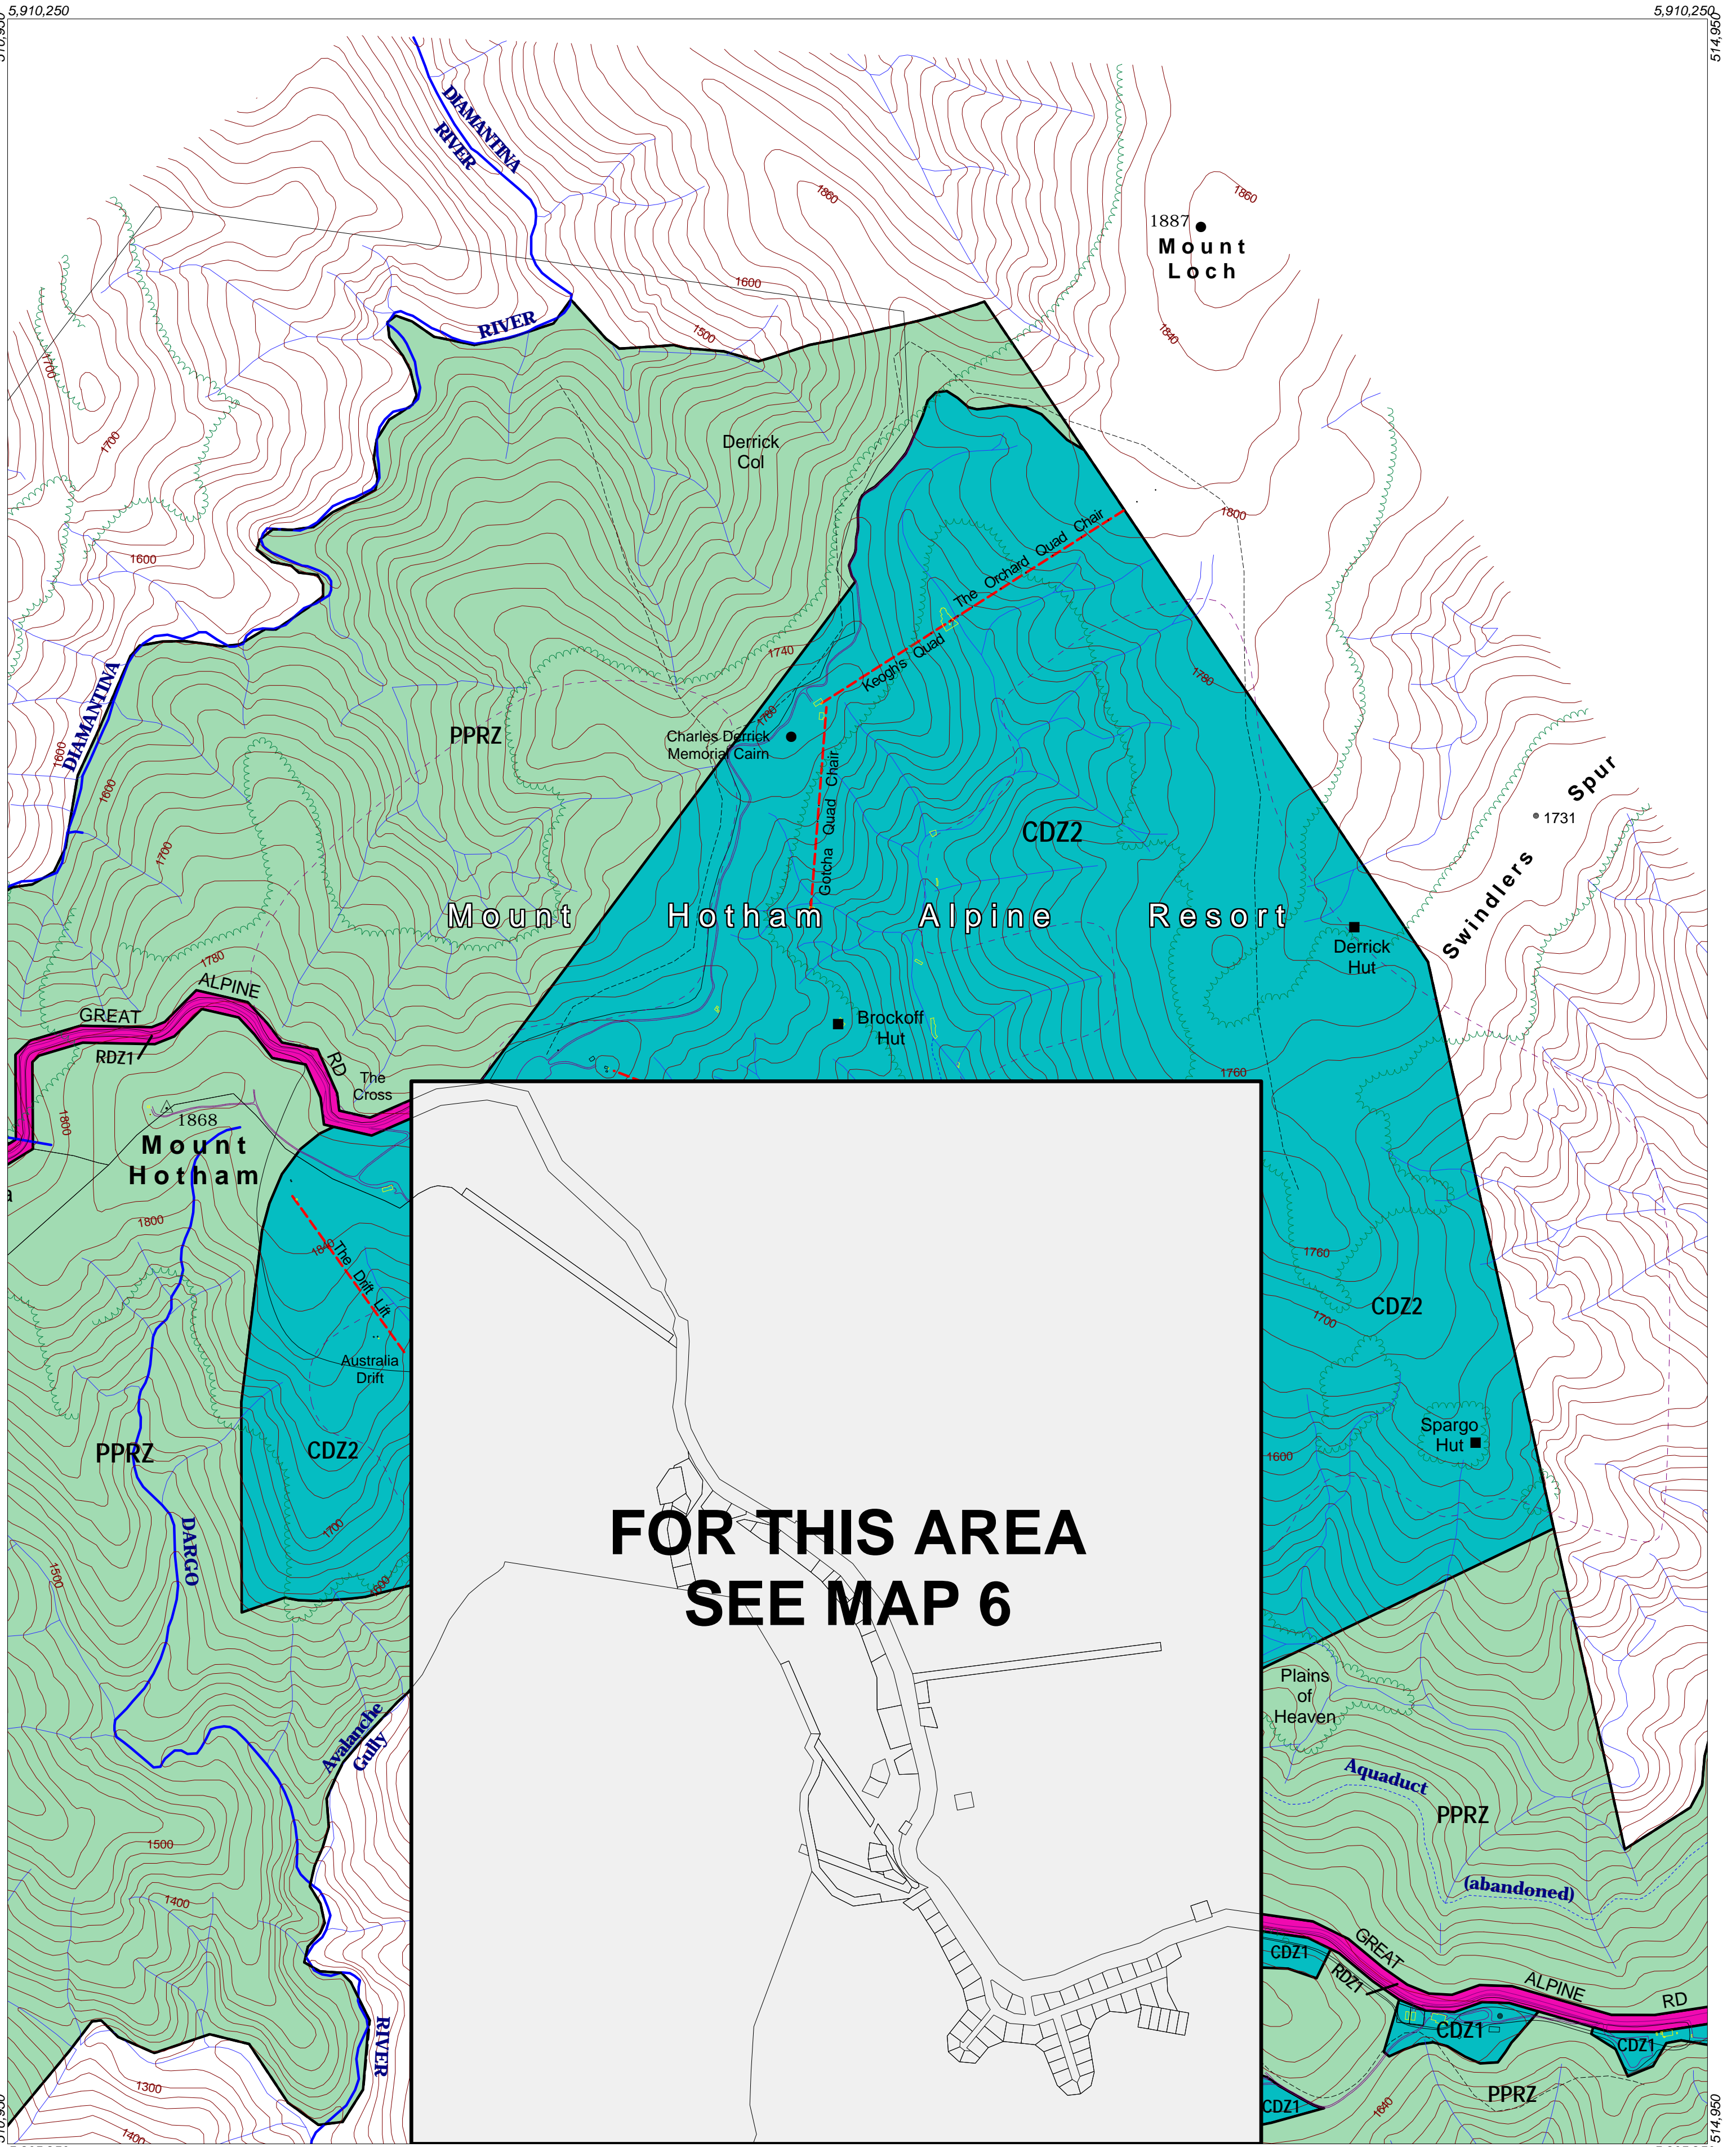

ALPINE RESORTS PLANNING SCHEME - LOCAL PROVISION

**FOR THIS AREA
SEE MAP 6**

This publication is copyright. No part may be reproduced by any process except in accordance with the provisions of the Copyright Act. © State of Victoria.

Public Land	
PPRZ	Public Park And Recreation Zone
RDZ1	Road Zone Category 1
Special Purpose	
CDZ1	Comprehensive Development Zone 1
CDZ2	Comprehensive Development Zone 2

AUSTRALIAN MAP GRID ZONE 55

Amendment C6
Printed: 16/6/2004