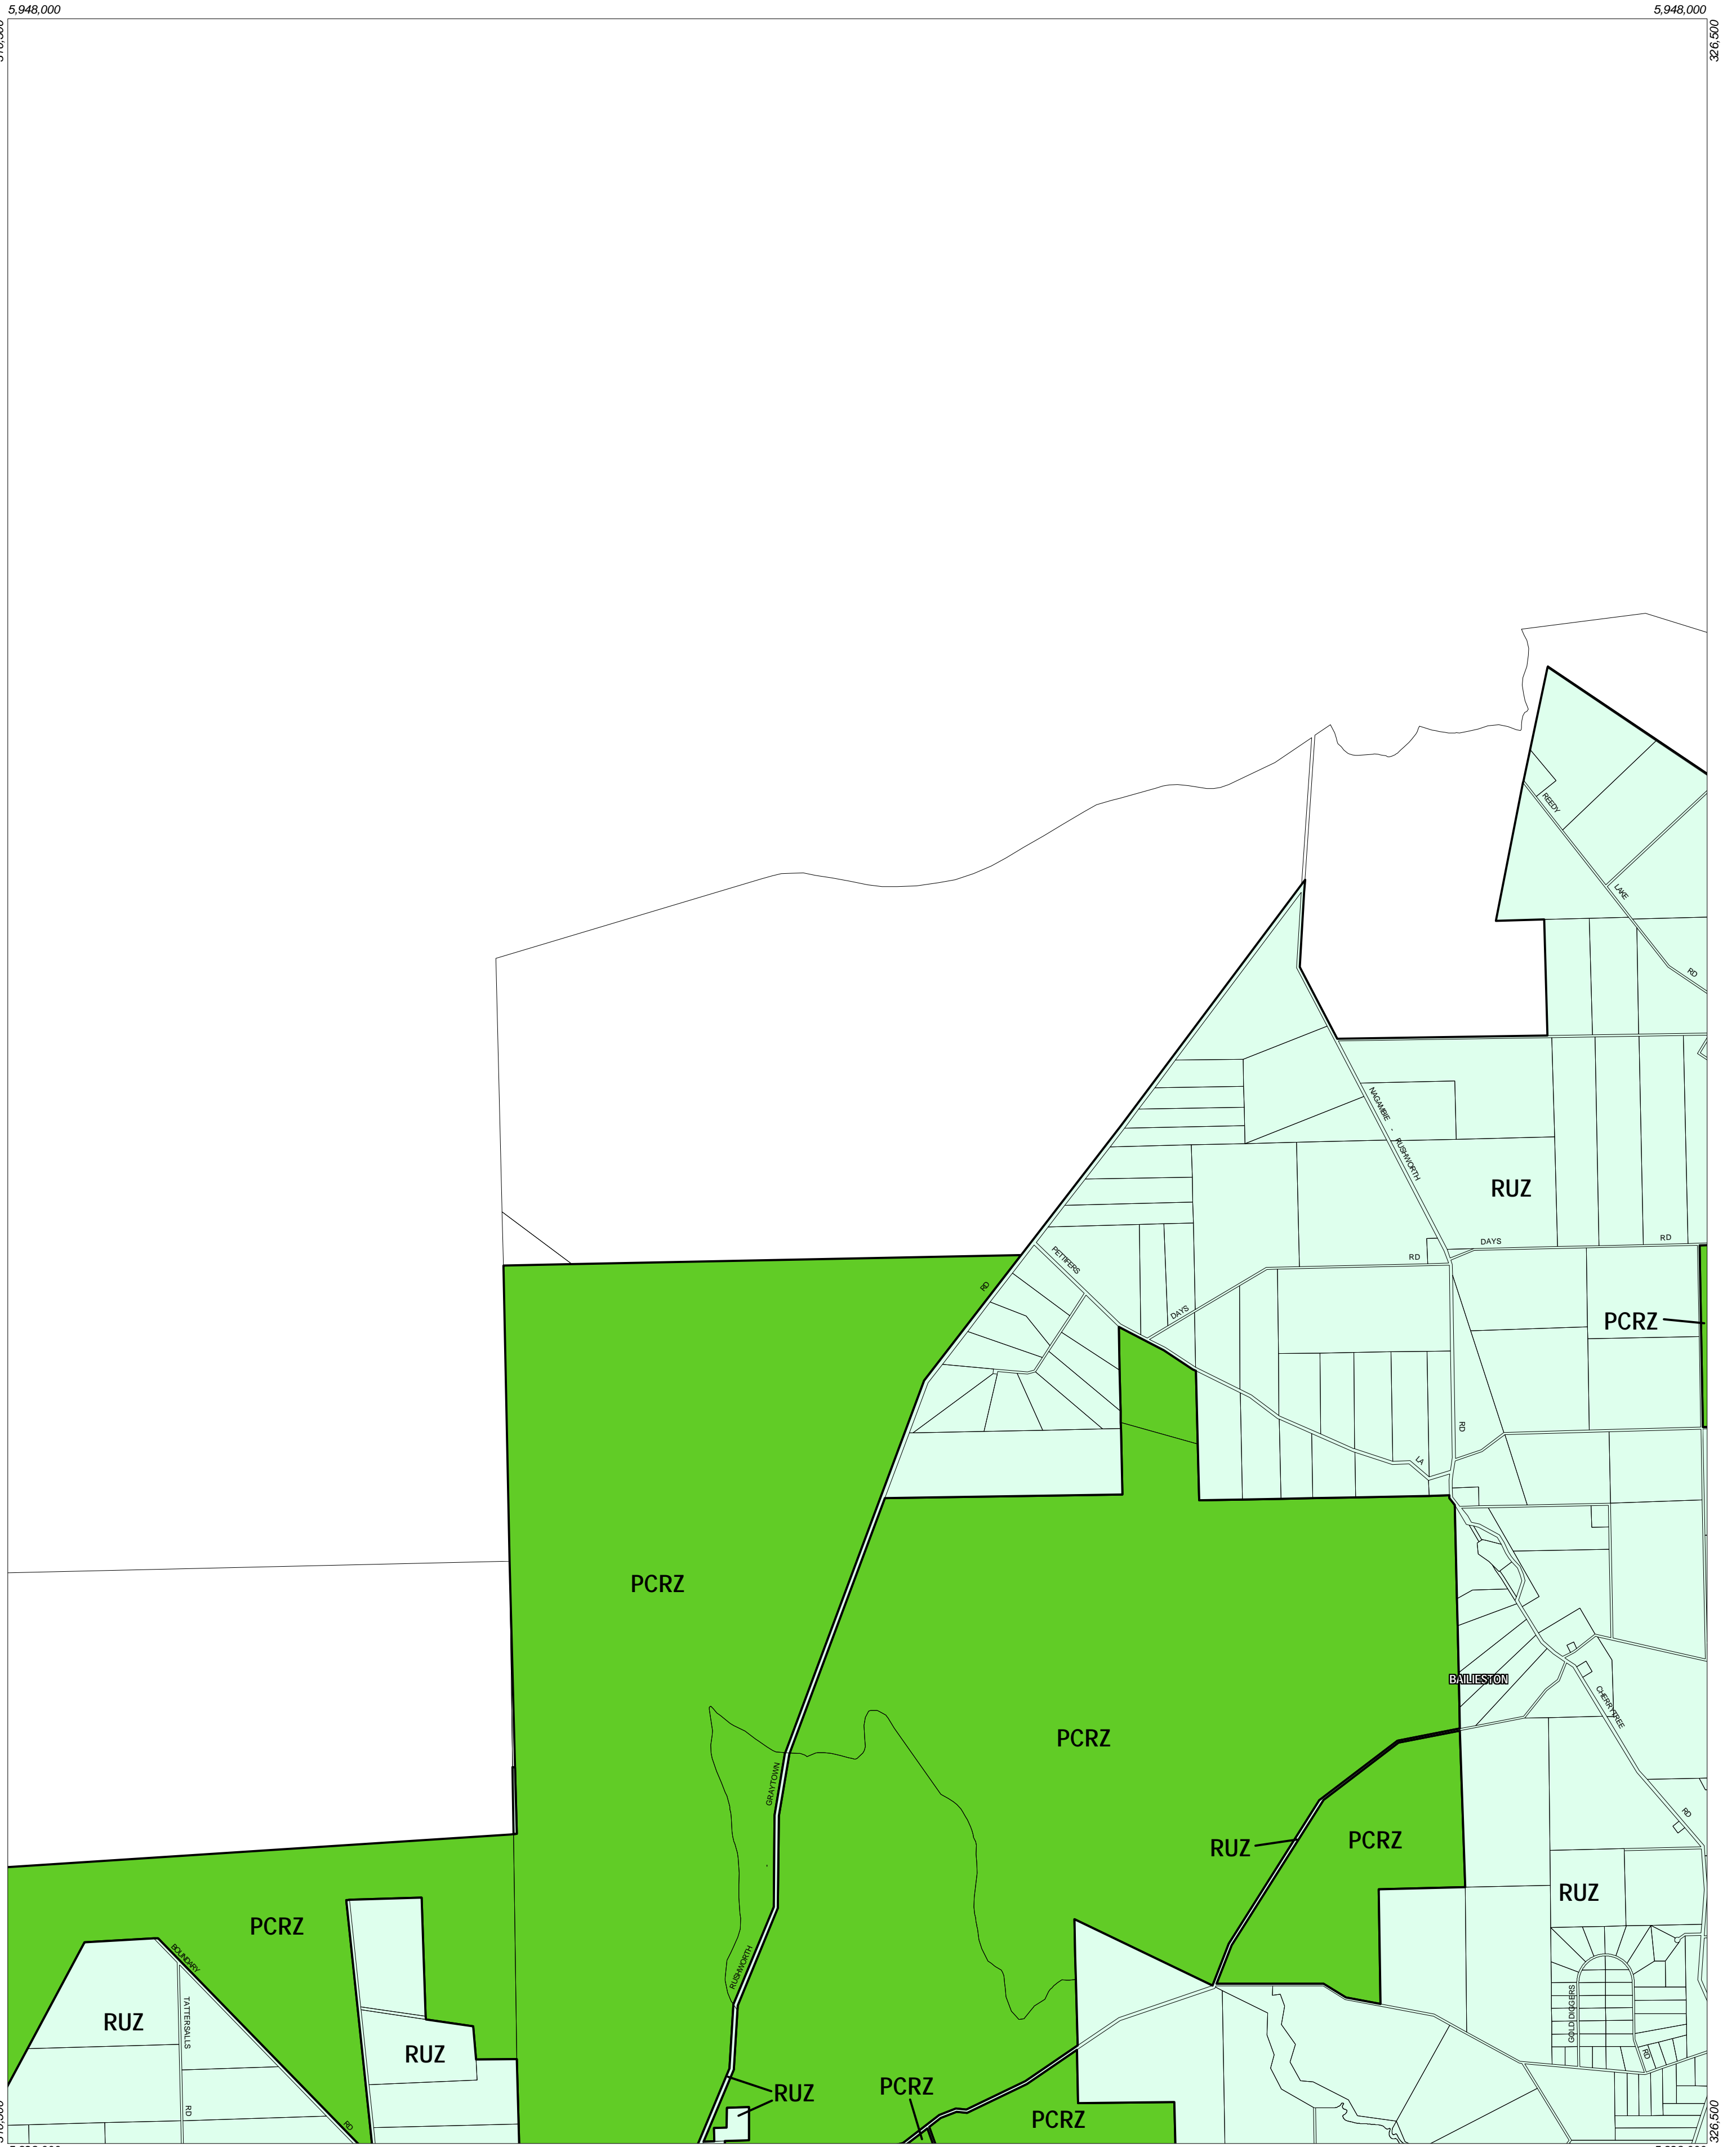

STRATHBOGIE PLANNING SCHEME - LOCAL PROVISION

Public Land	
PCRZ	Public Conservation And Resource Zone
Rural	
RUZ	Rural Zone

AUSTRALIAN MAP GRID ZONE 55

Printed: 19/6/2003