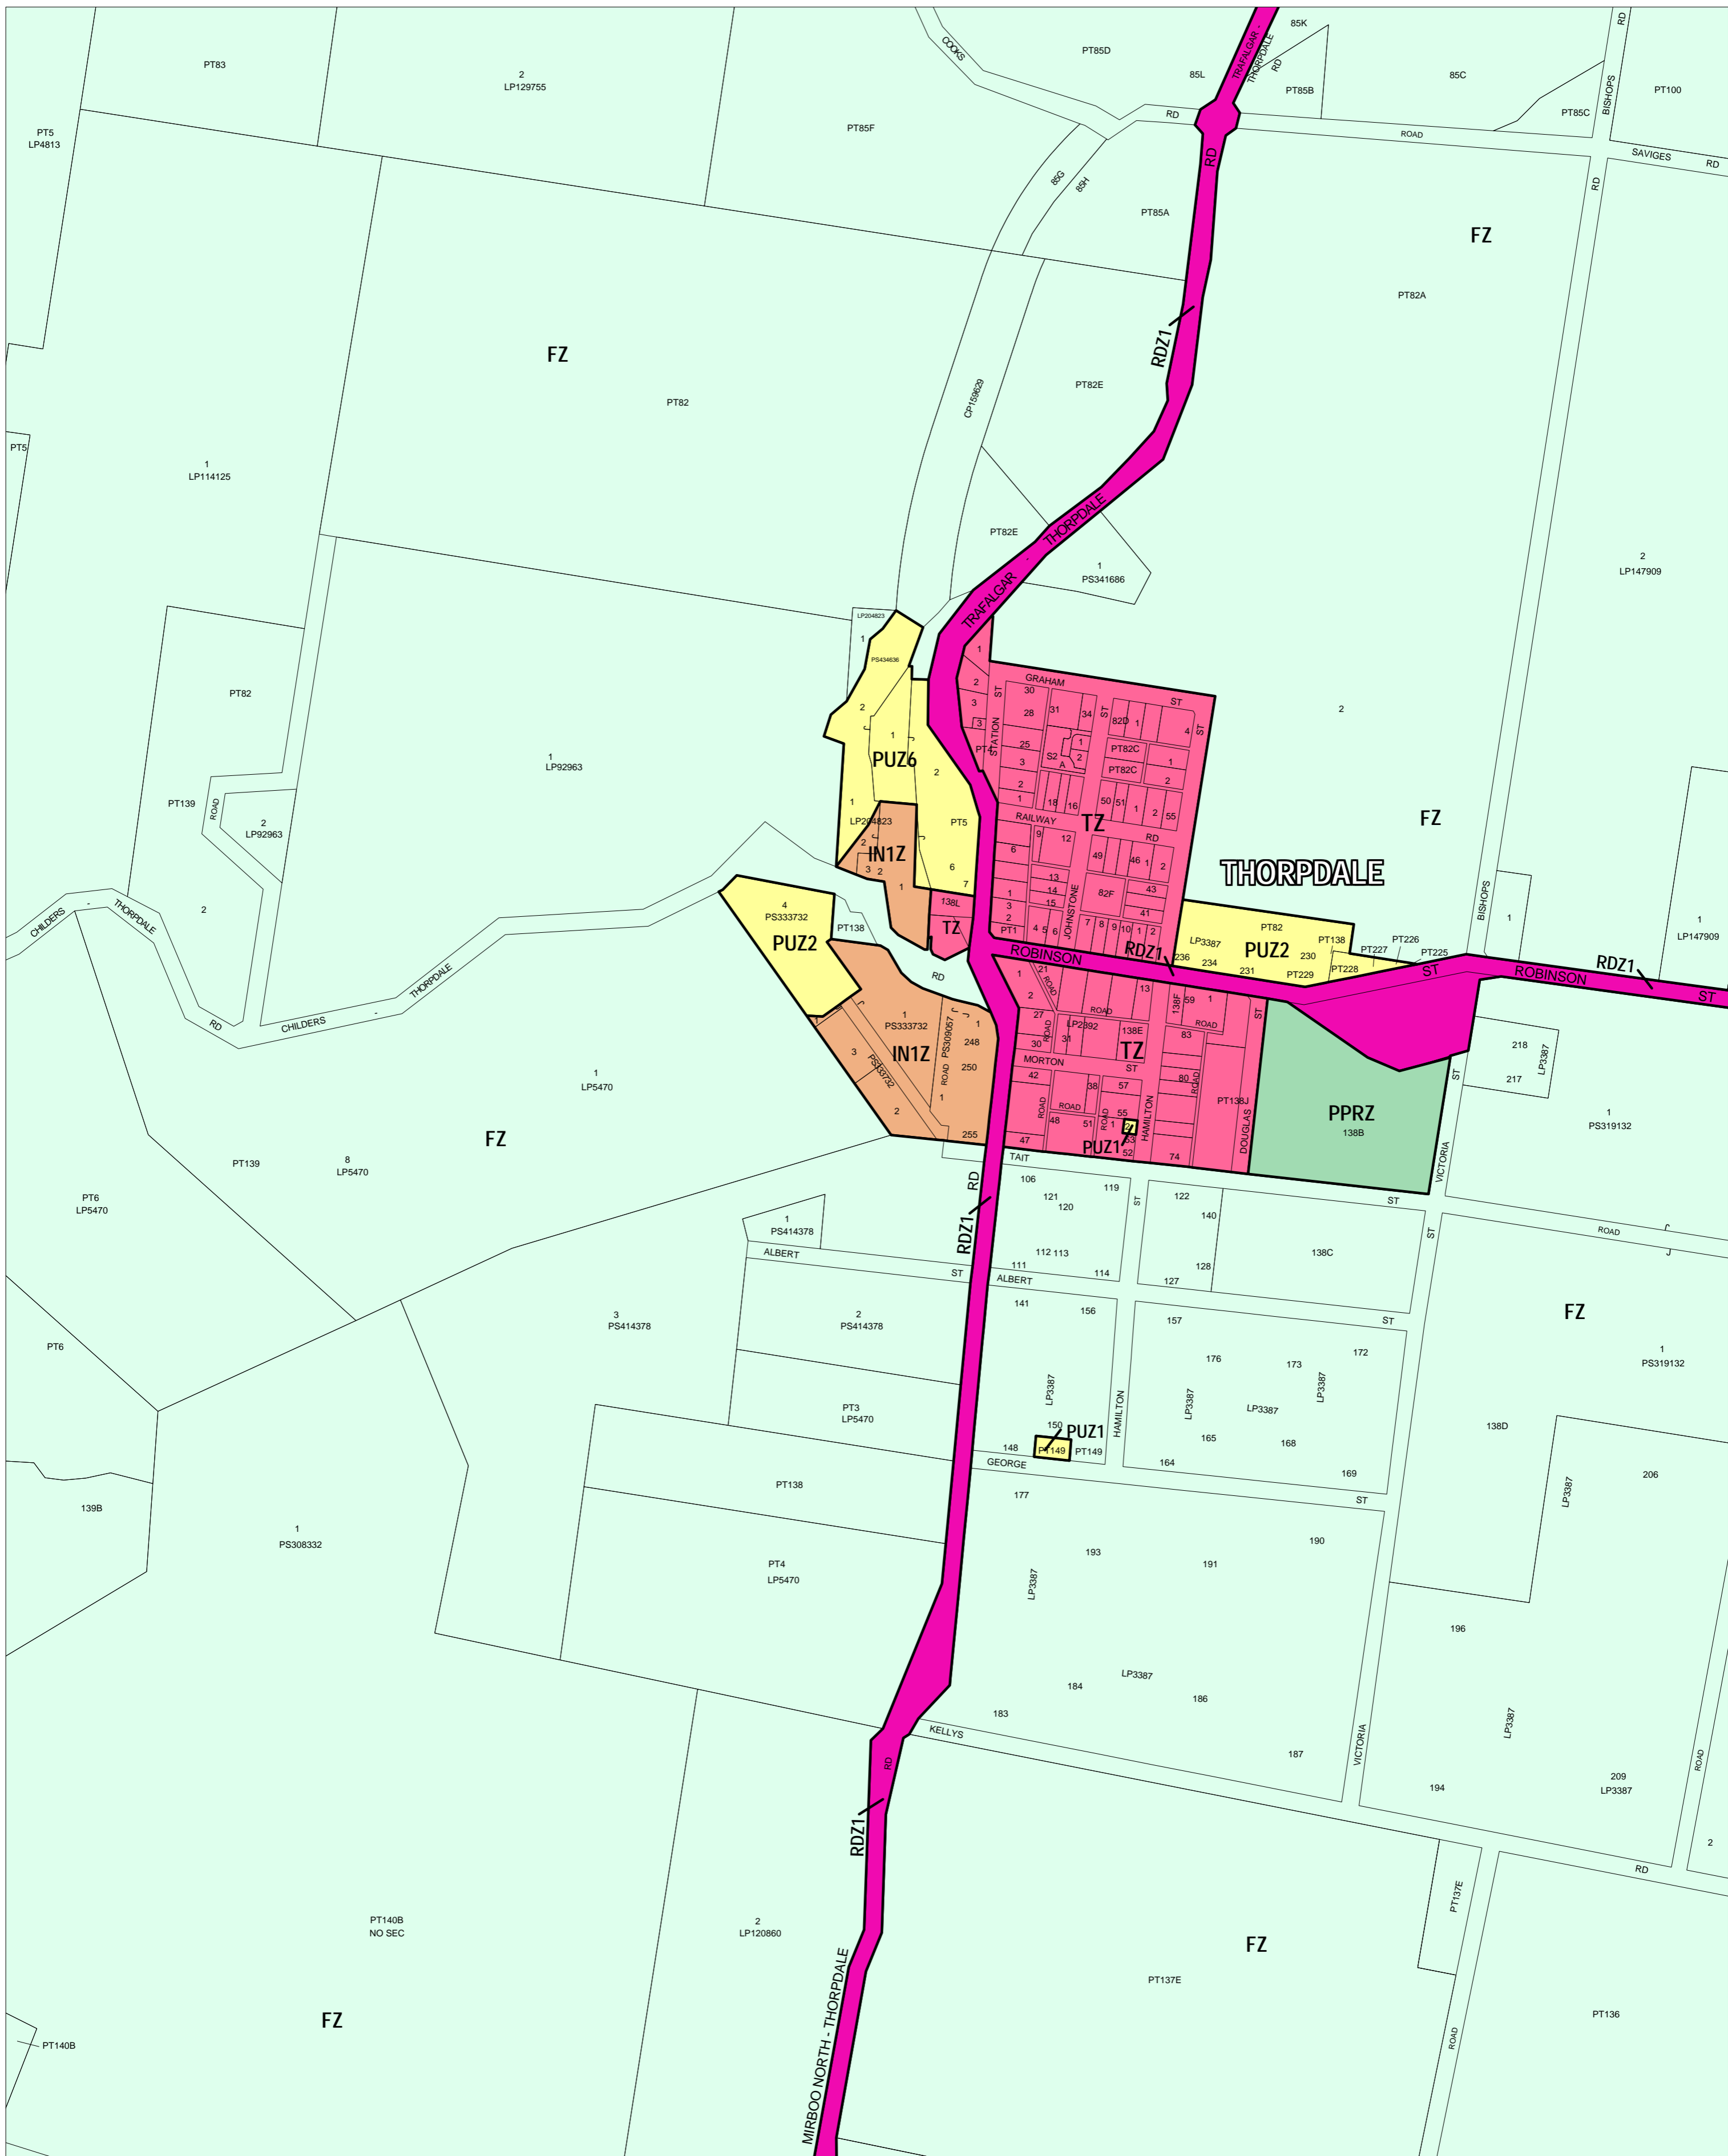

BAW BAW PLANNING SCHEME - LOCAL PROVISION

Industrial	Rural
IN1Z Industrial 1 Zone	FZ Farming Zone
Public Land	
PPRZ Public Park And Recreation Zone	
PUZ2 Public Use Zone Education	
PUZ6 Public Use Zone Local Government	
PUZ1 Public Use Zone Service And Utility	
RDZ1 Road Zone Category 1	
Residential	
TZ Township Zone	

Amendment C35
Printed: 8/3/2006