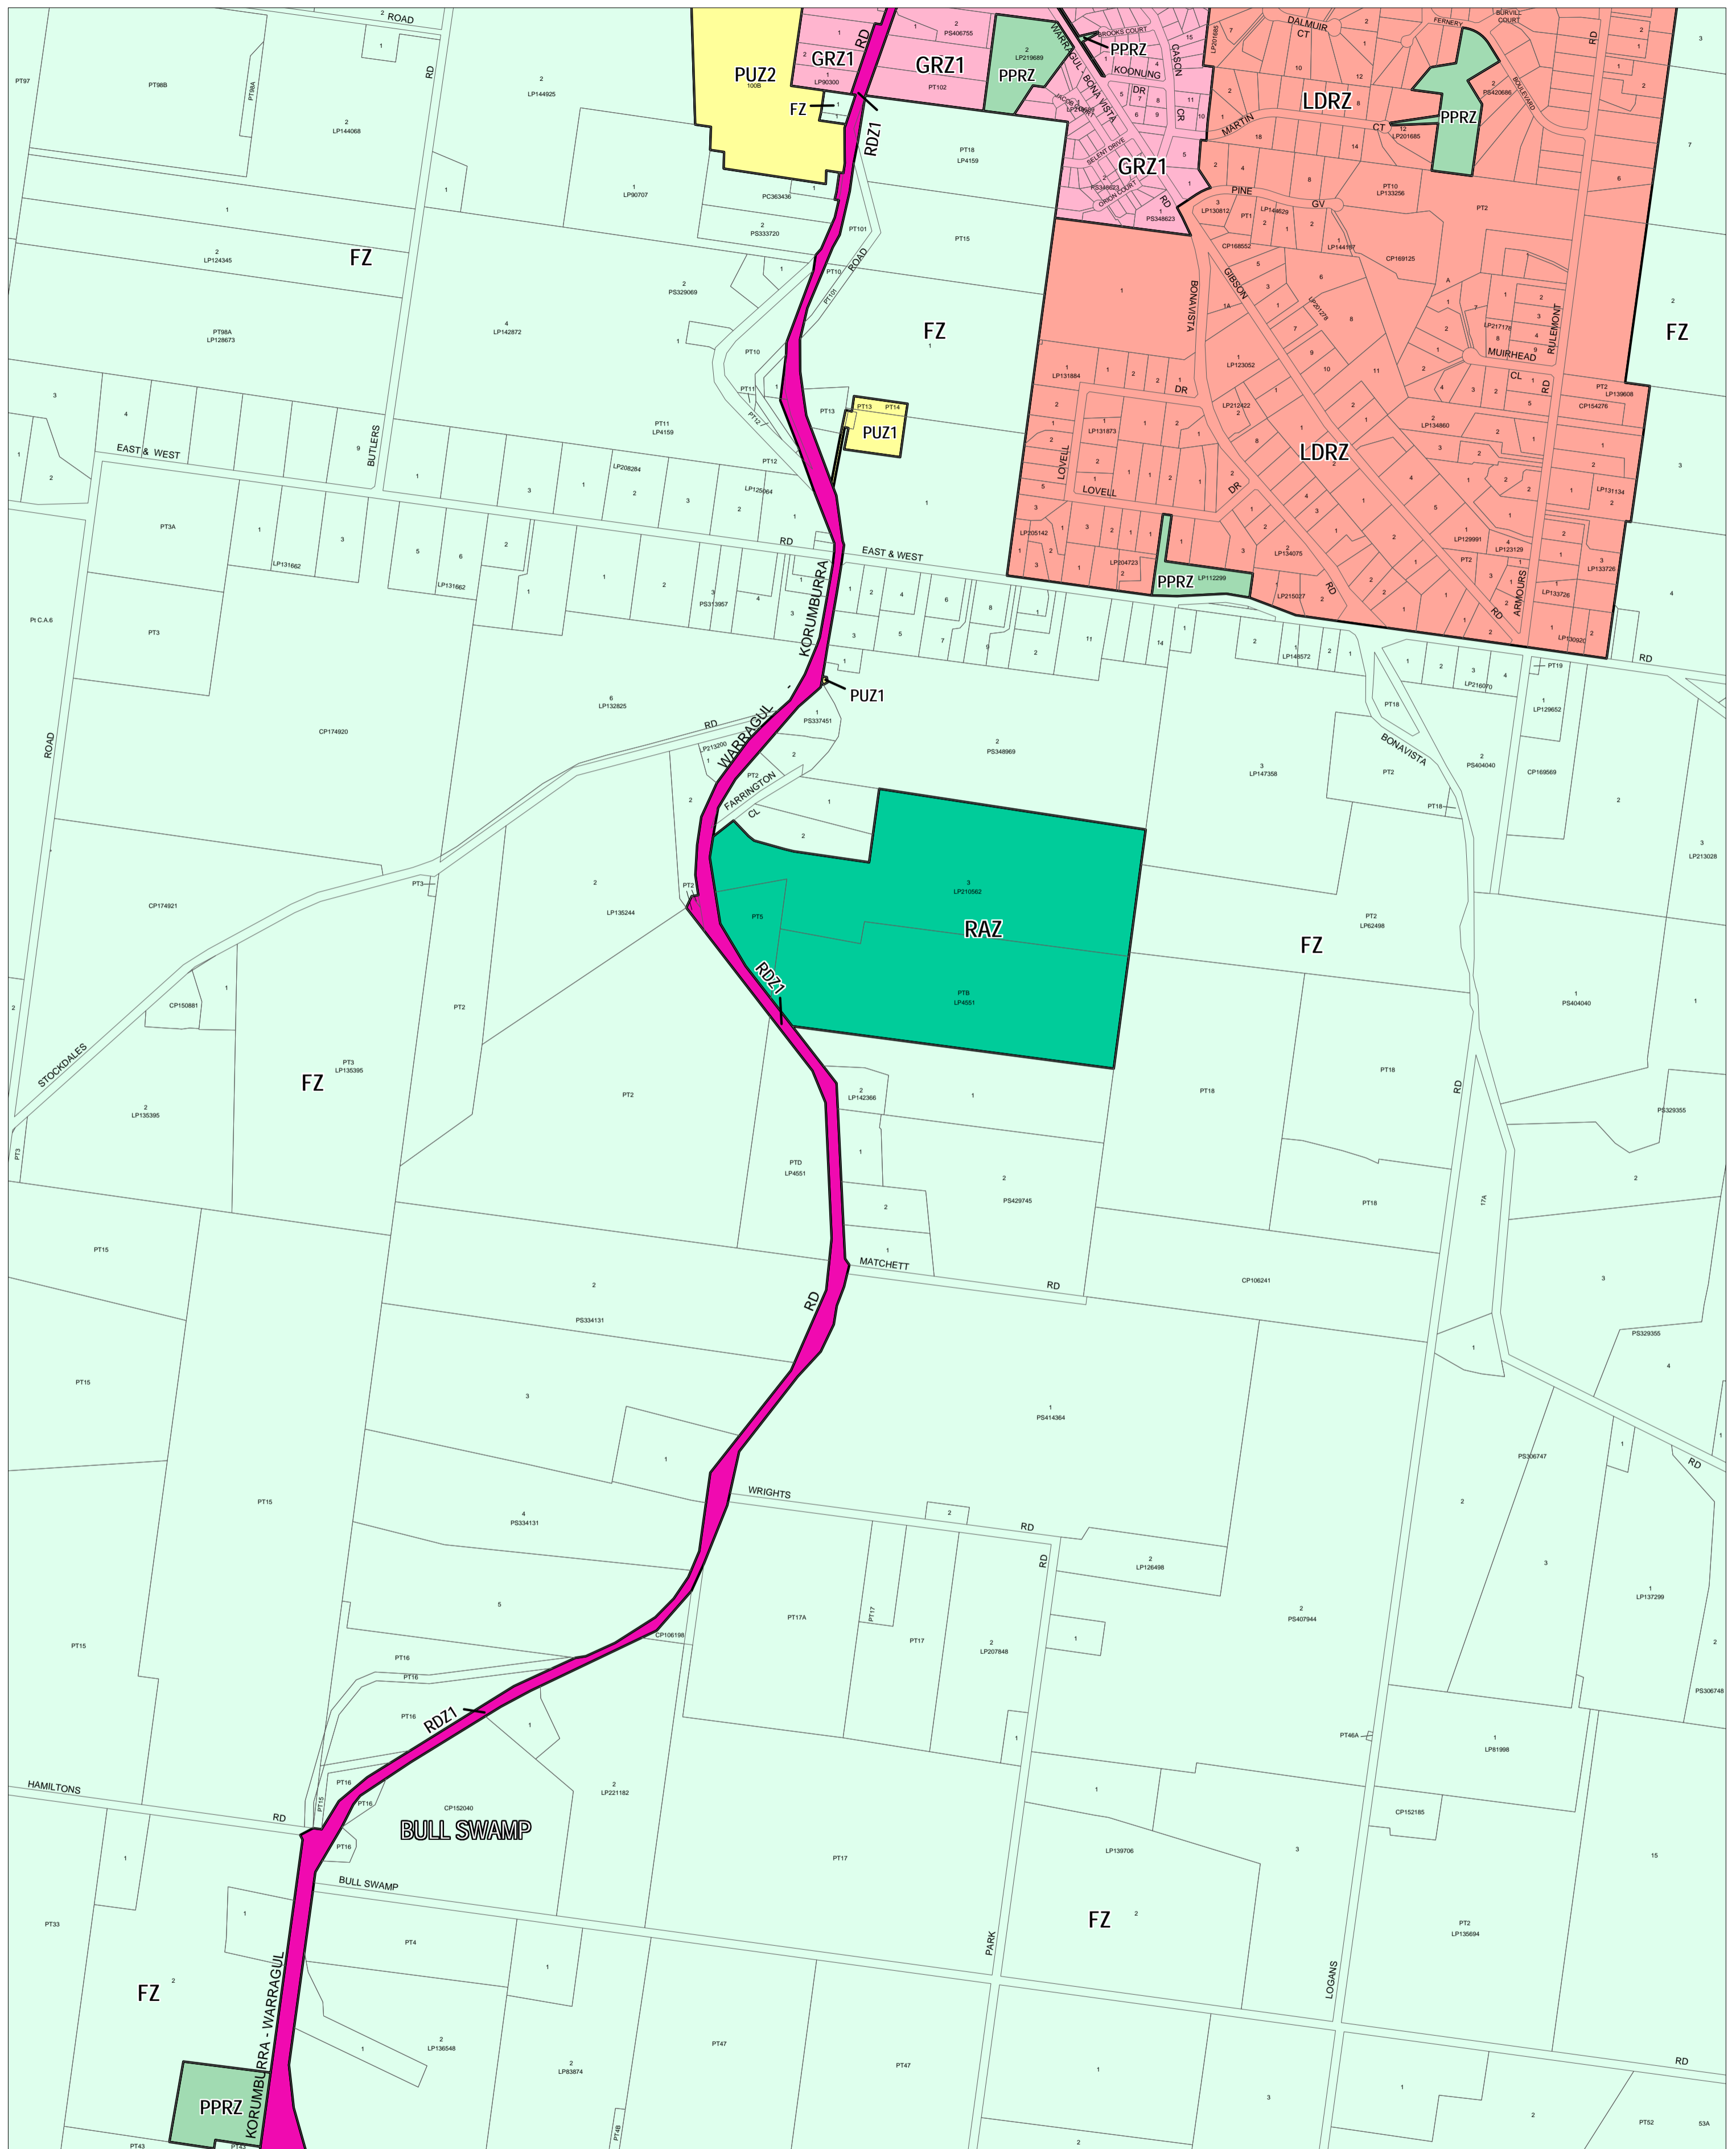

BAW BAW PLANNING SCHEME - LOCAL PROVISION

Public Land	Rural Activity Zone
PPRZ Public Park And Recreation Zone	RAZ Rural Activity Zone
PUZ2 Public Use Zone - Education	
PUZ1 Public Use Zone - Service And Utility	
RDZ1 Road Zone - Category 1	
GRZ1 General Residential Zone - Schedule 1	
LDRZ Low Density Residential Zone	
FZ Farming Zone	

200 0 200 400 600 800 1000 m

AUSTRALIAN MAP GRID ZONE 55

INDEX TO ADJOINING METRIC SERIES MAP

Printed: 2/6/2014