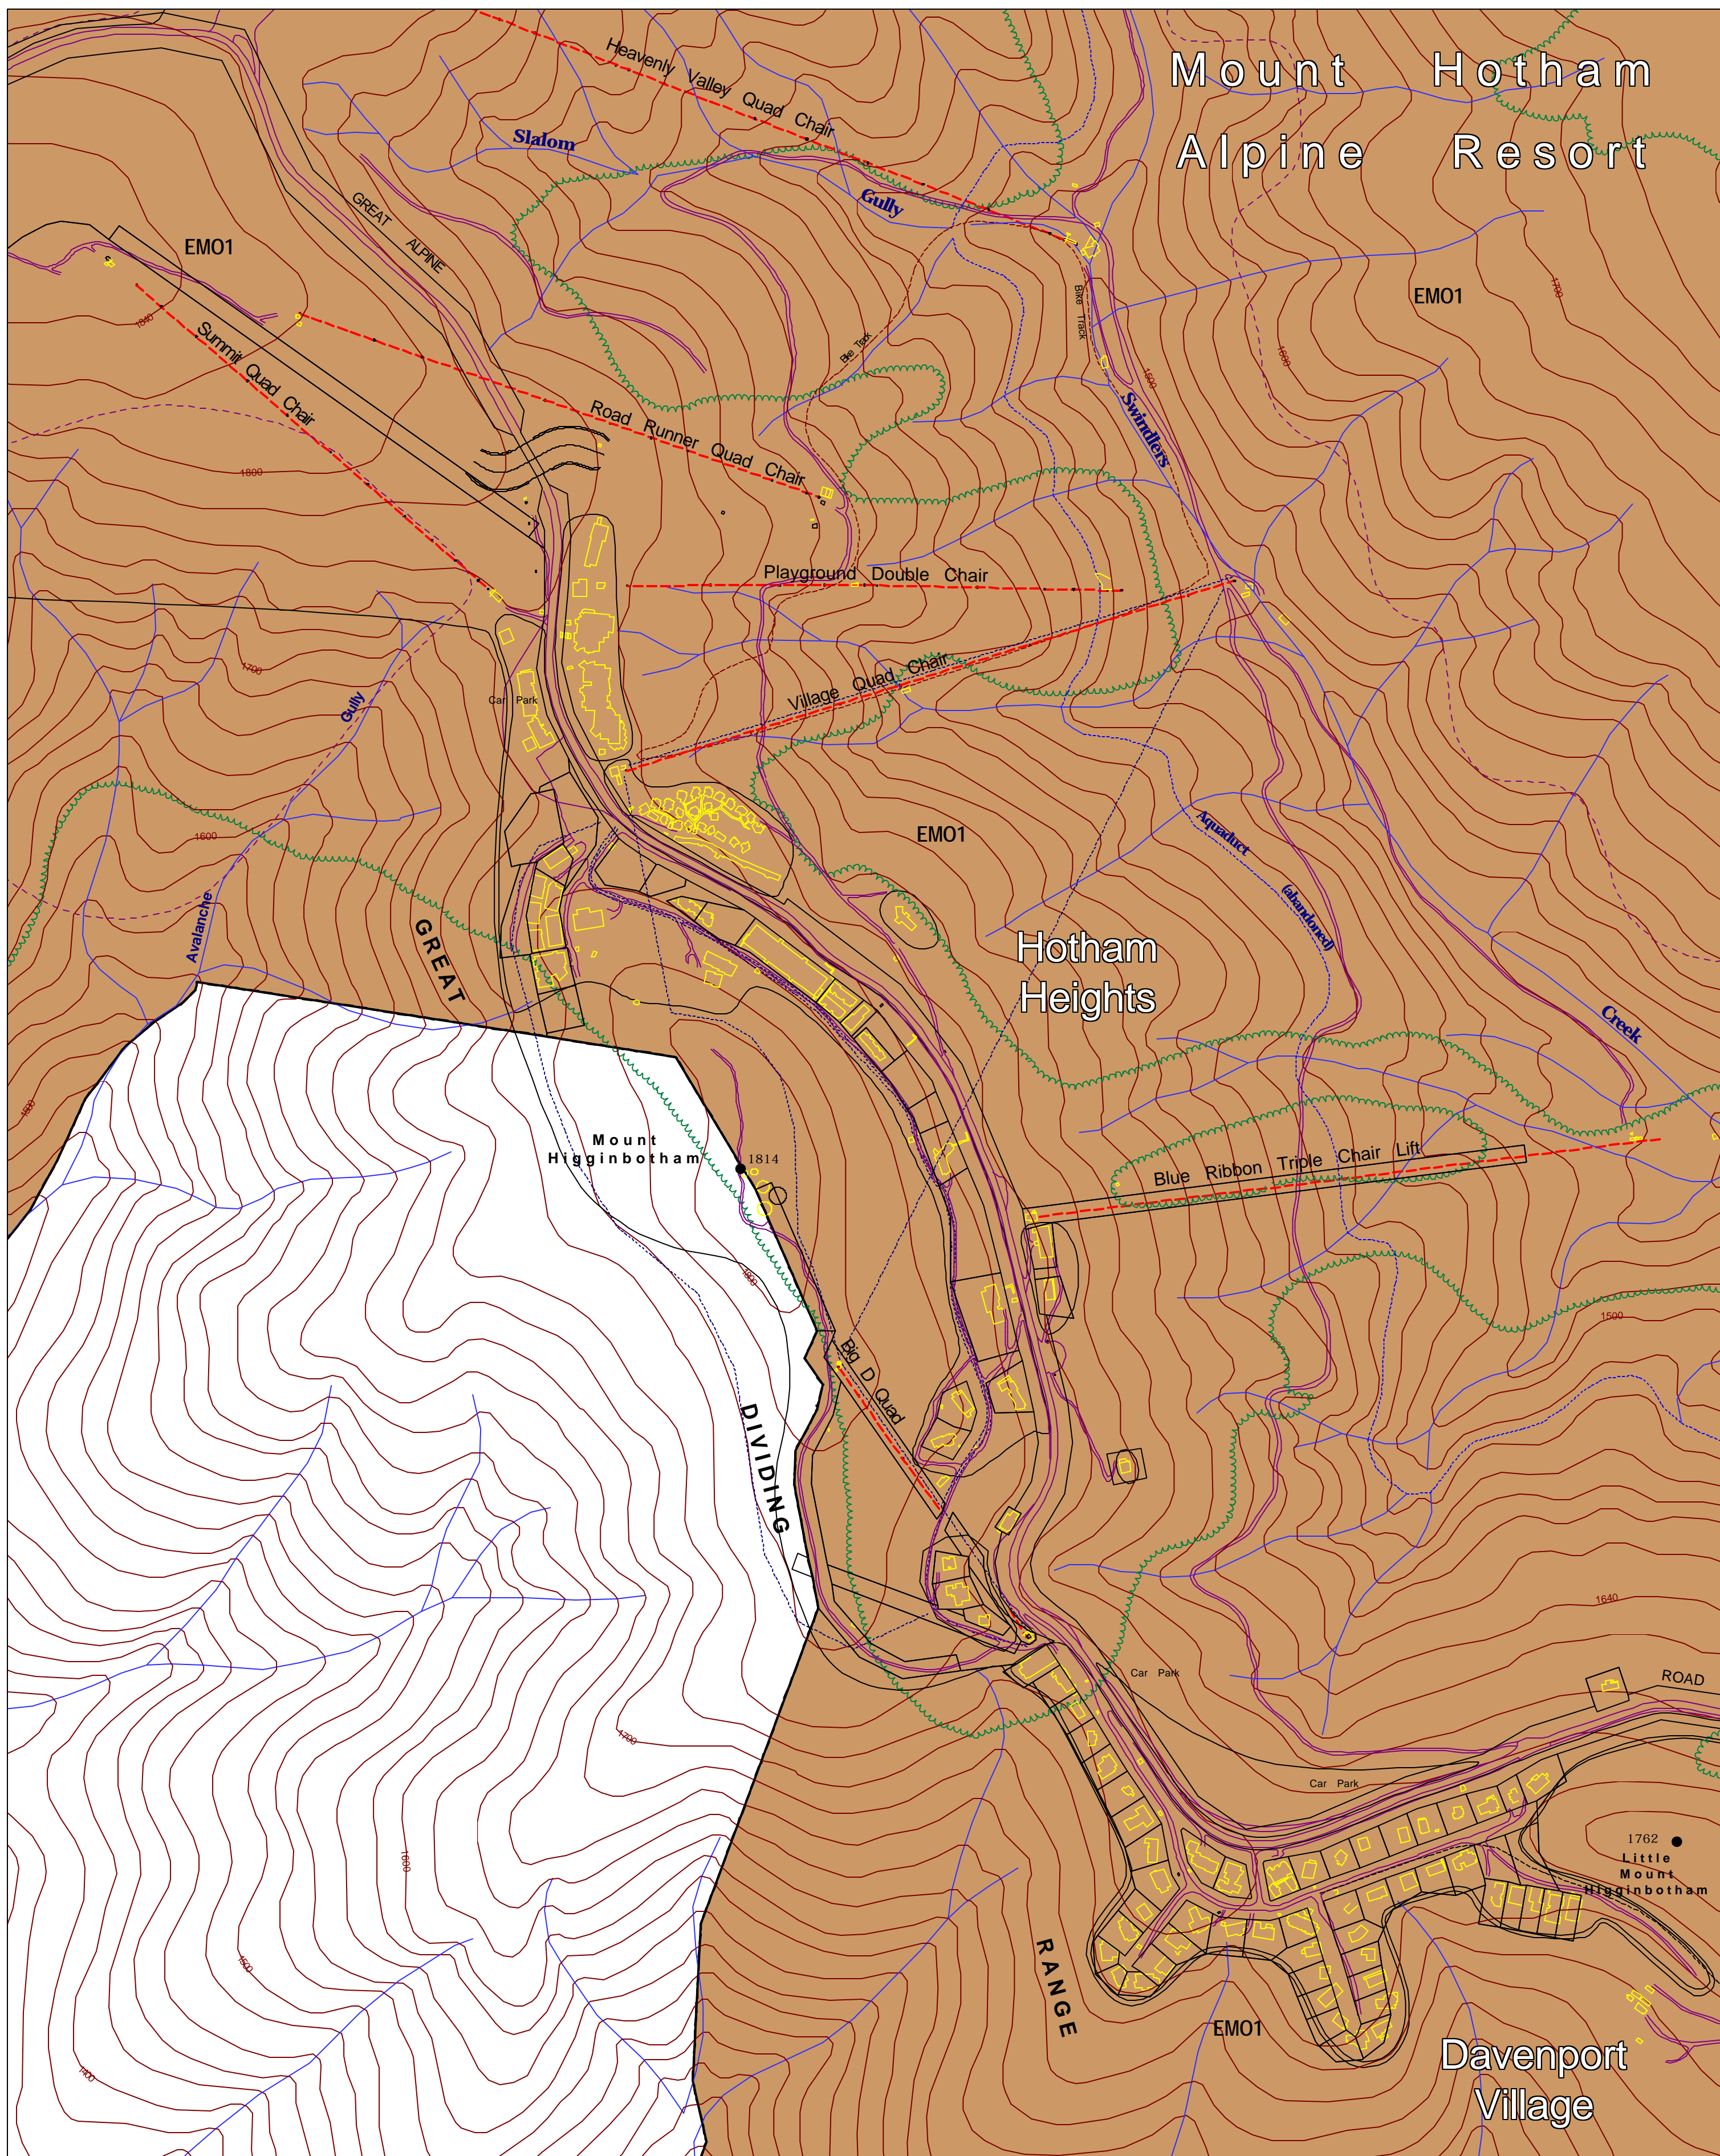

ALPINE RESORTS PLANNING SCHEME - LOCAL PROVISION

Overlays

EMO1 Erosion Management Overlay - Schedule 1

AUSTRALIAN MAP GRID ZONE 55

Printed: 10/10/2007

AMENDMENT C9