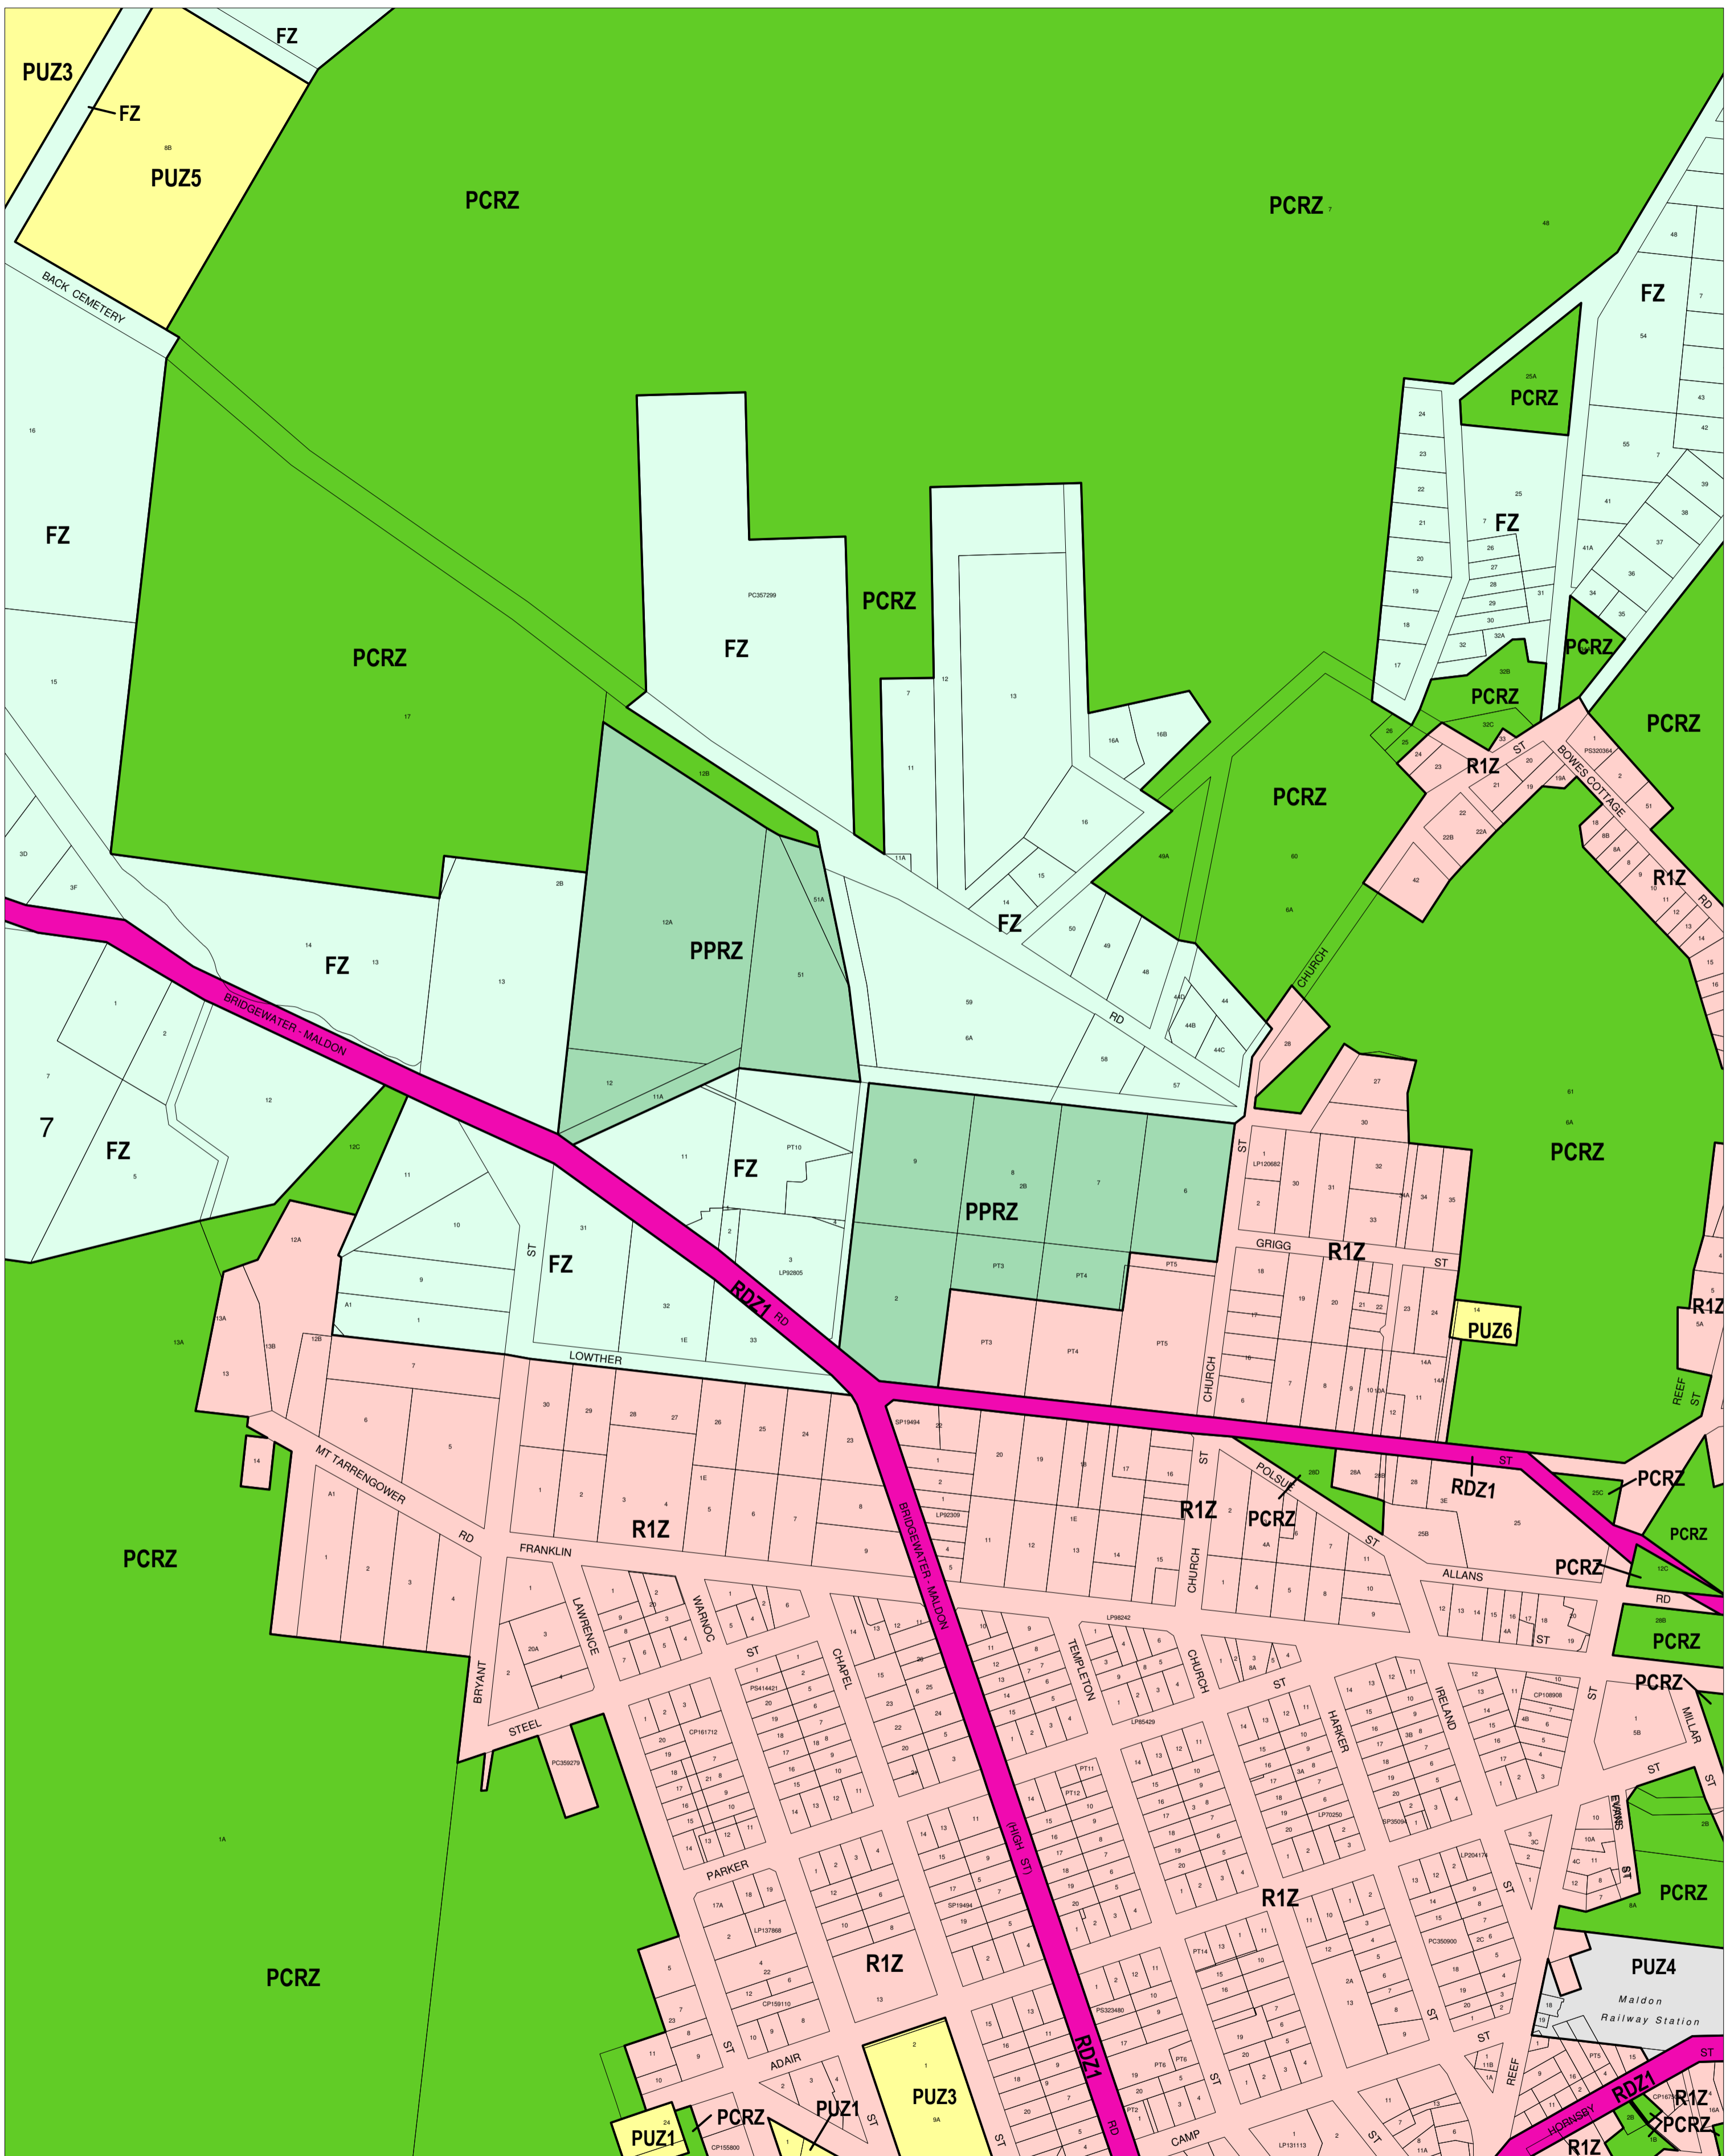

MOUNT ALEXANDER PLANNING SCHEME - LOCAL PROVISION

Public Land		Public Use Zone - Transport	
	Public Conservation And Resource Zone		Public Use Zone - Transport
	Public Park And Recreation Zone		Road Zone - Category 1
	Public Use Zone - Cemetery/crematorium		Residential
	Public Use Zone - Health And Community		Residential 1 Zone
	Public Use Zone - Local Government		Rural
	Public Use Zone - Service And Utility		Farming Zone