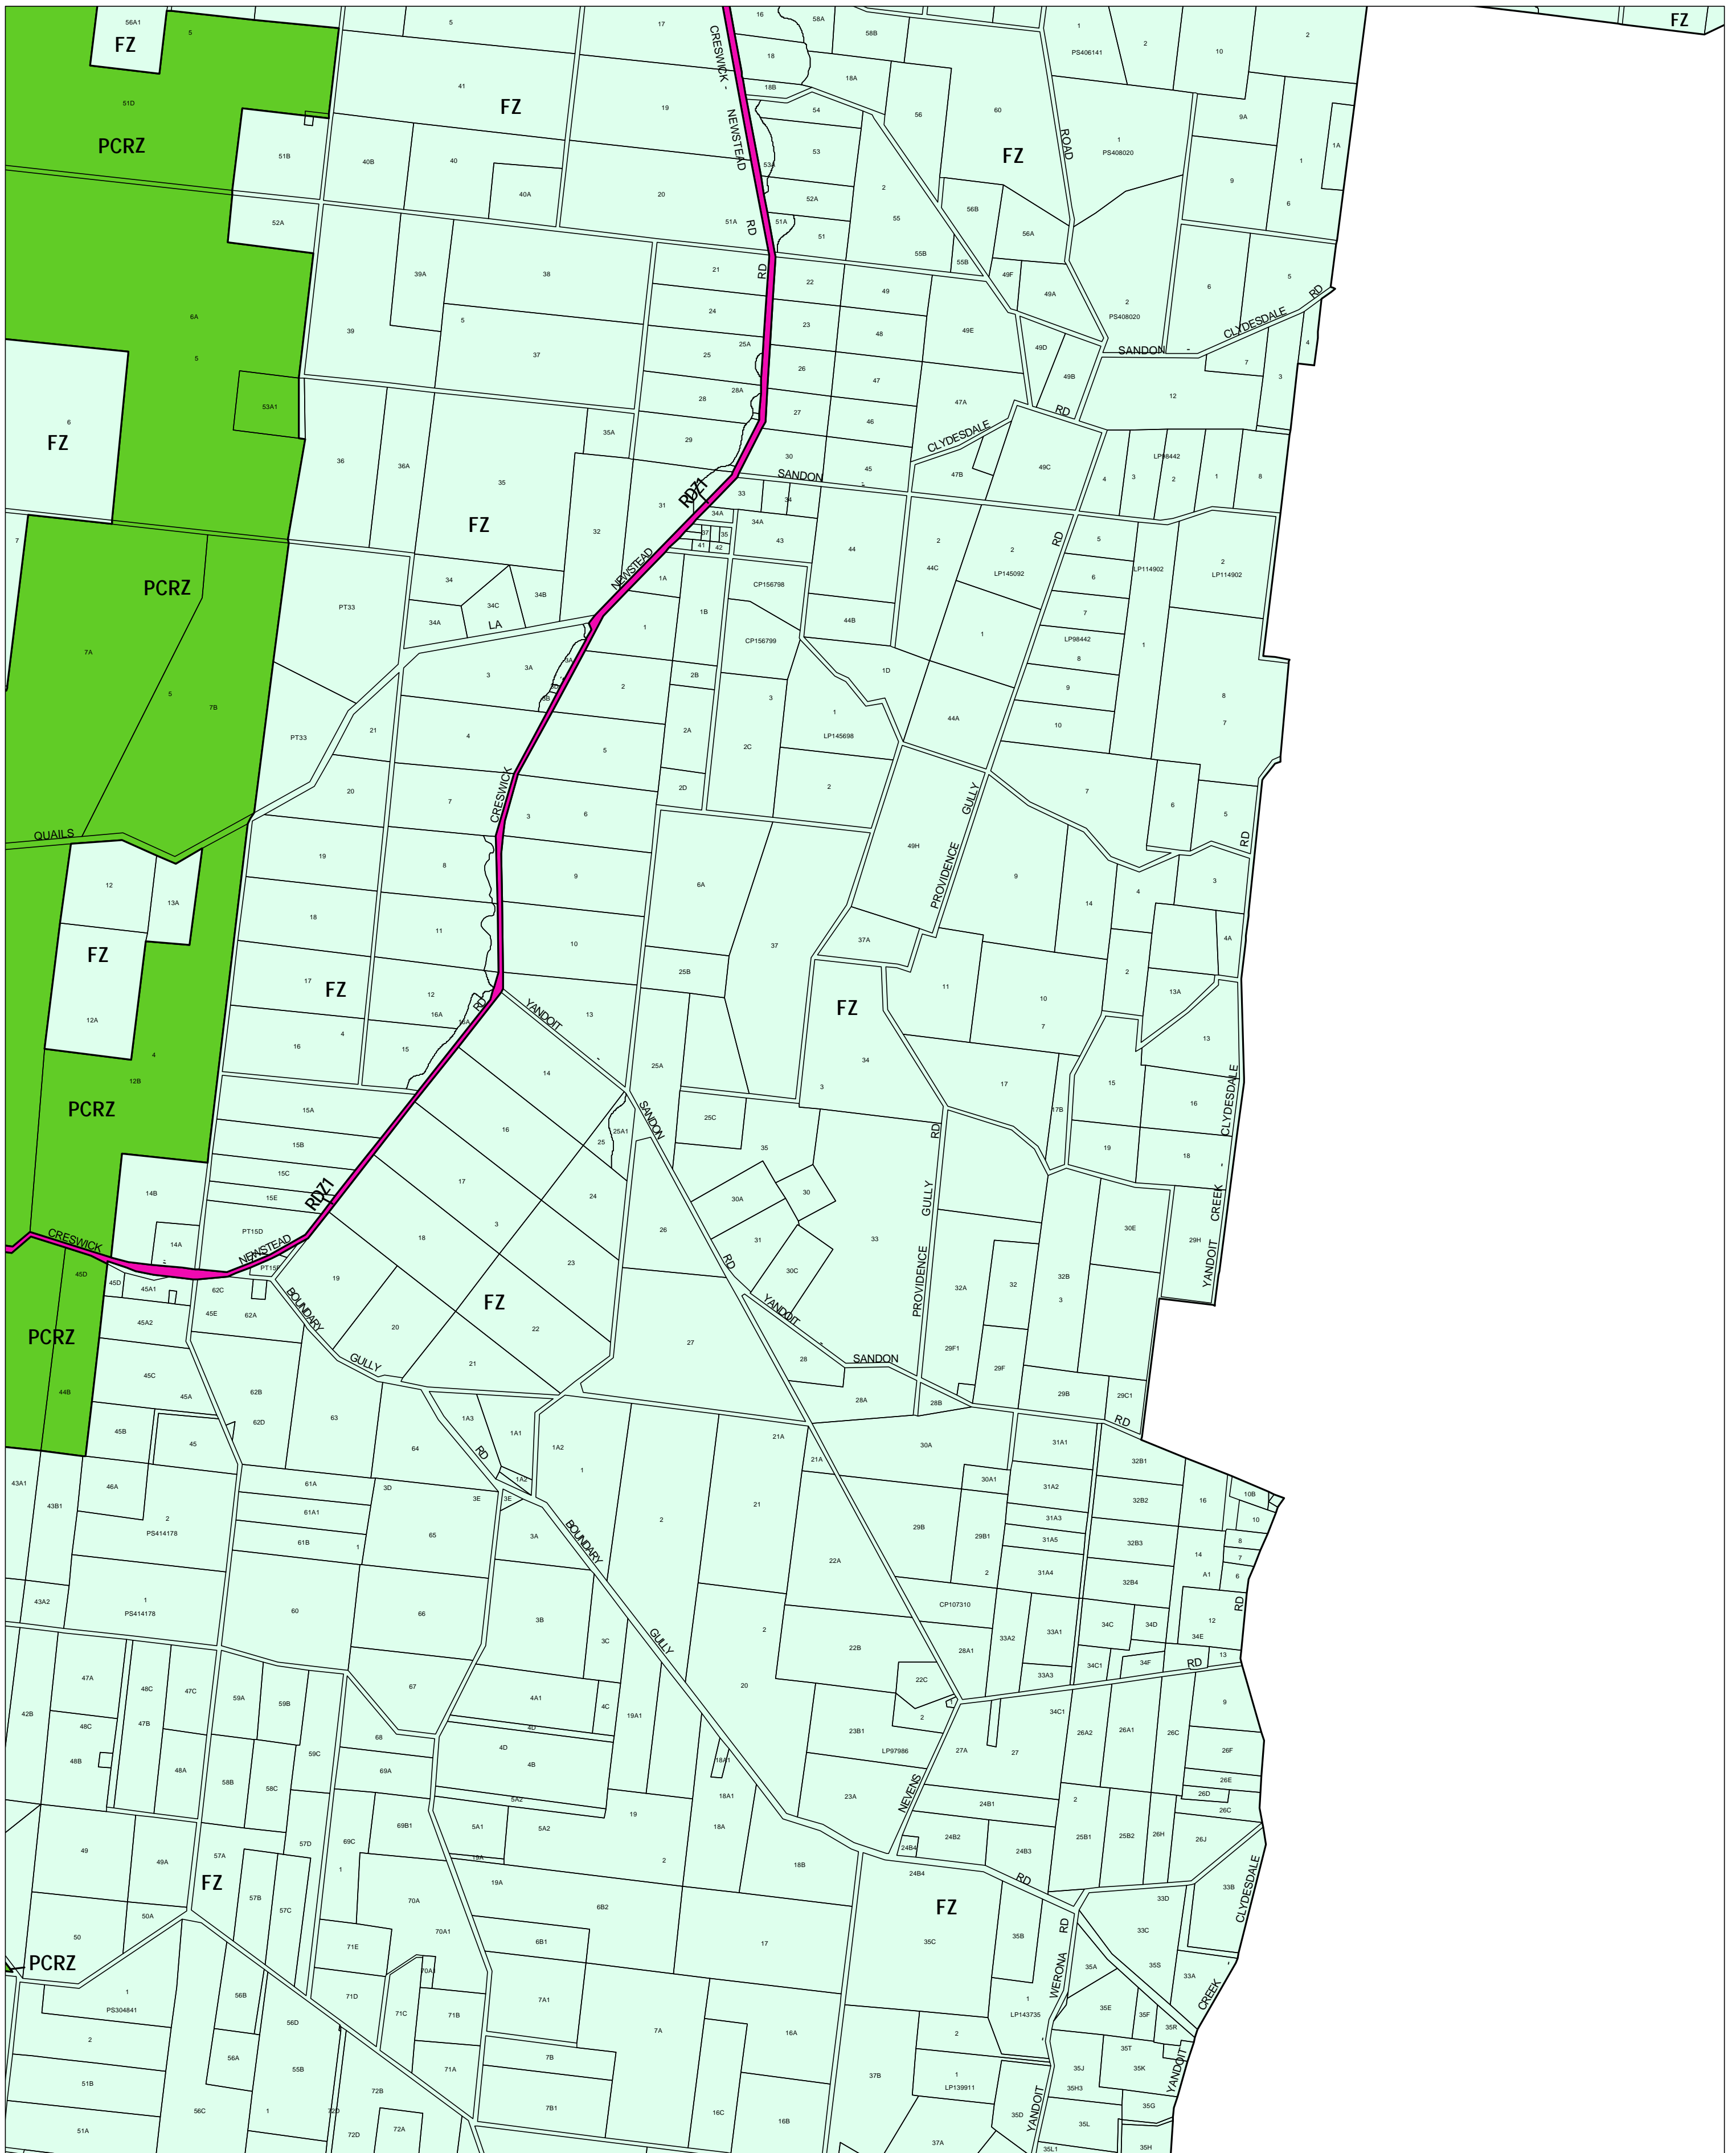

MOUNT ALEXANDER PLANNING SCHEME - LOCAL PROVISION

Public Land

- Public Conservation And Resource Zone
- Road Zone Category 1

Rural

- Farming Zone

Printed: 15/8/2006

AMENDMENT C35