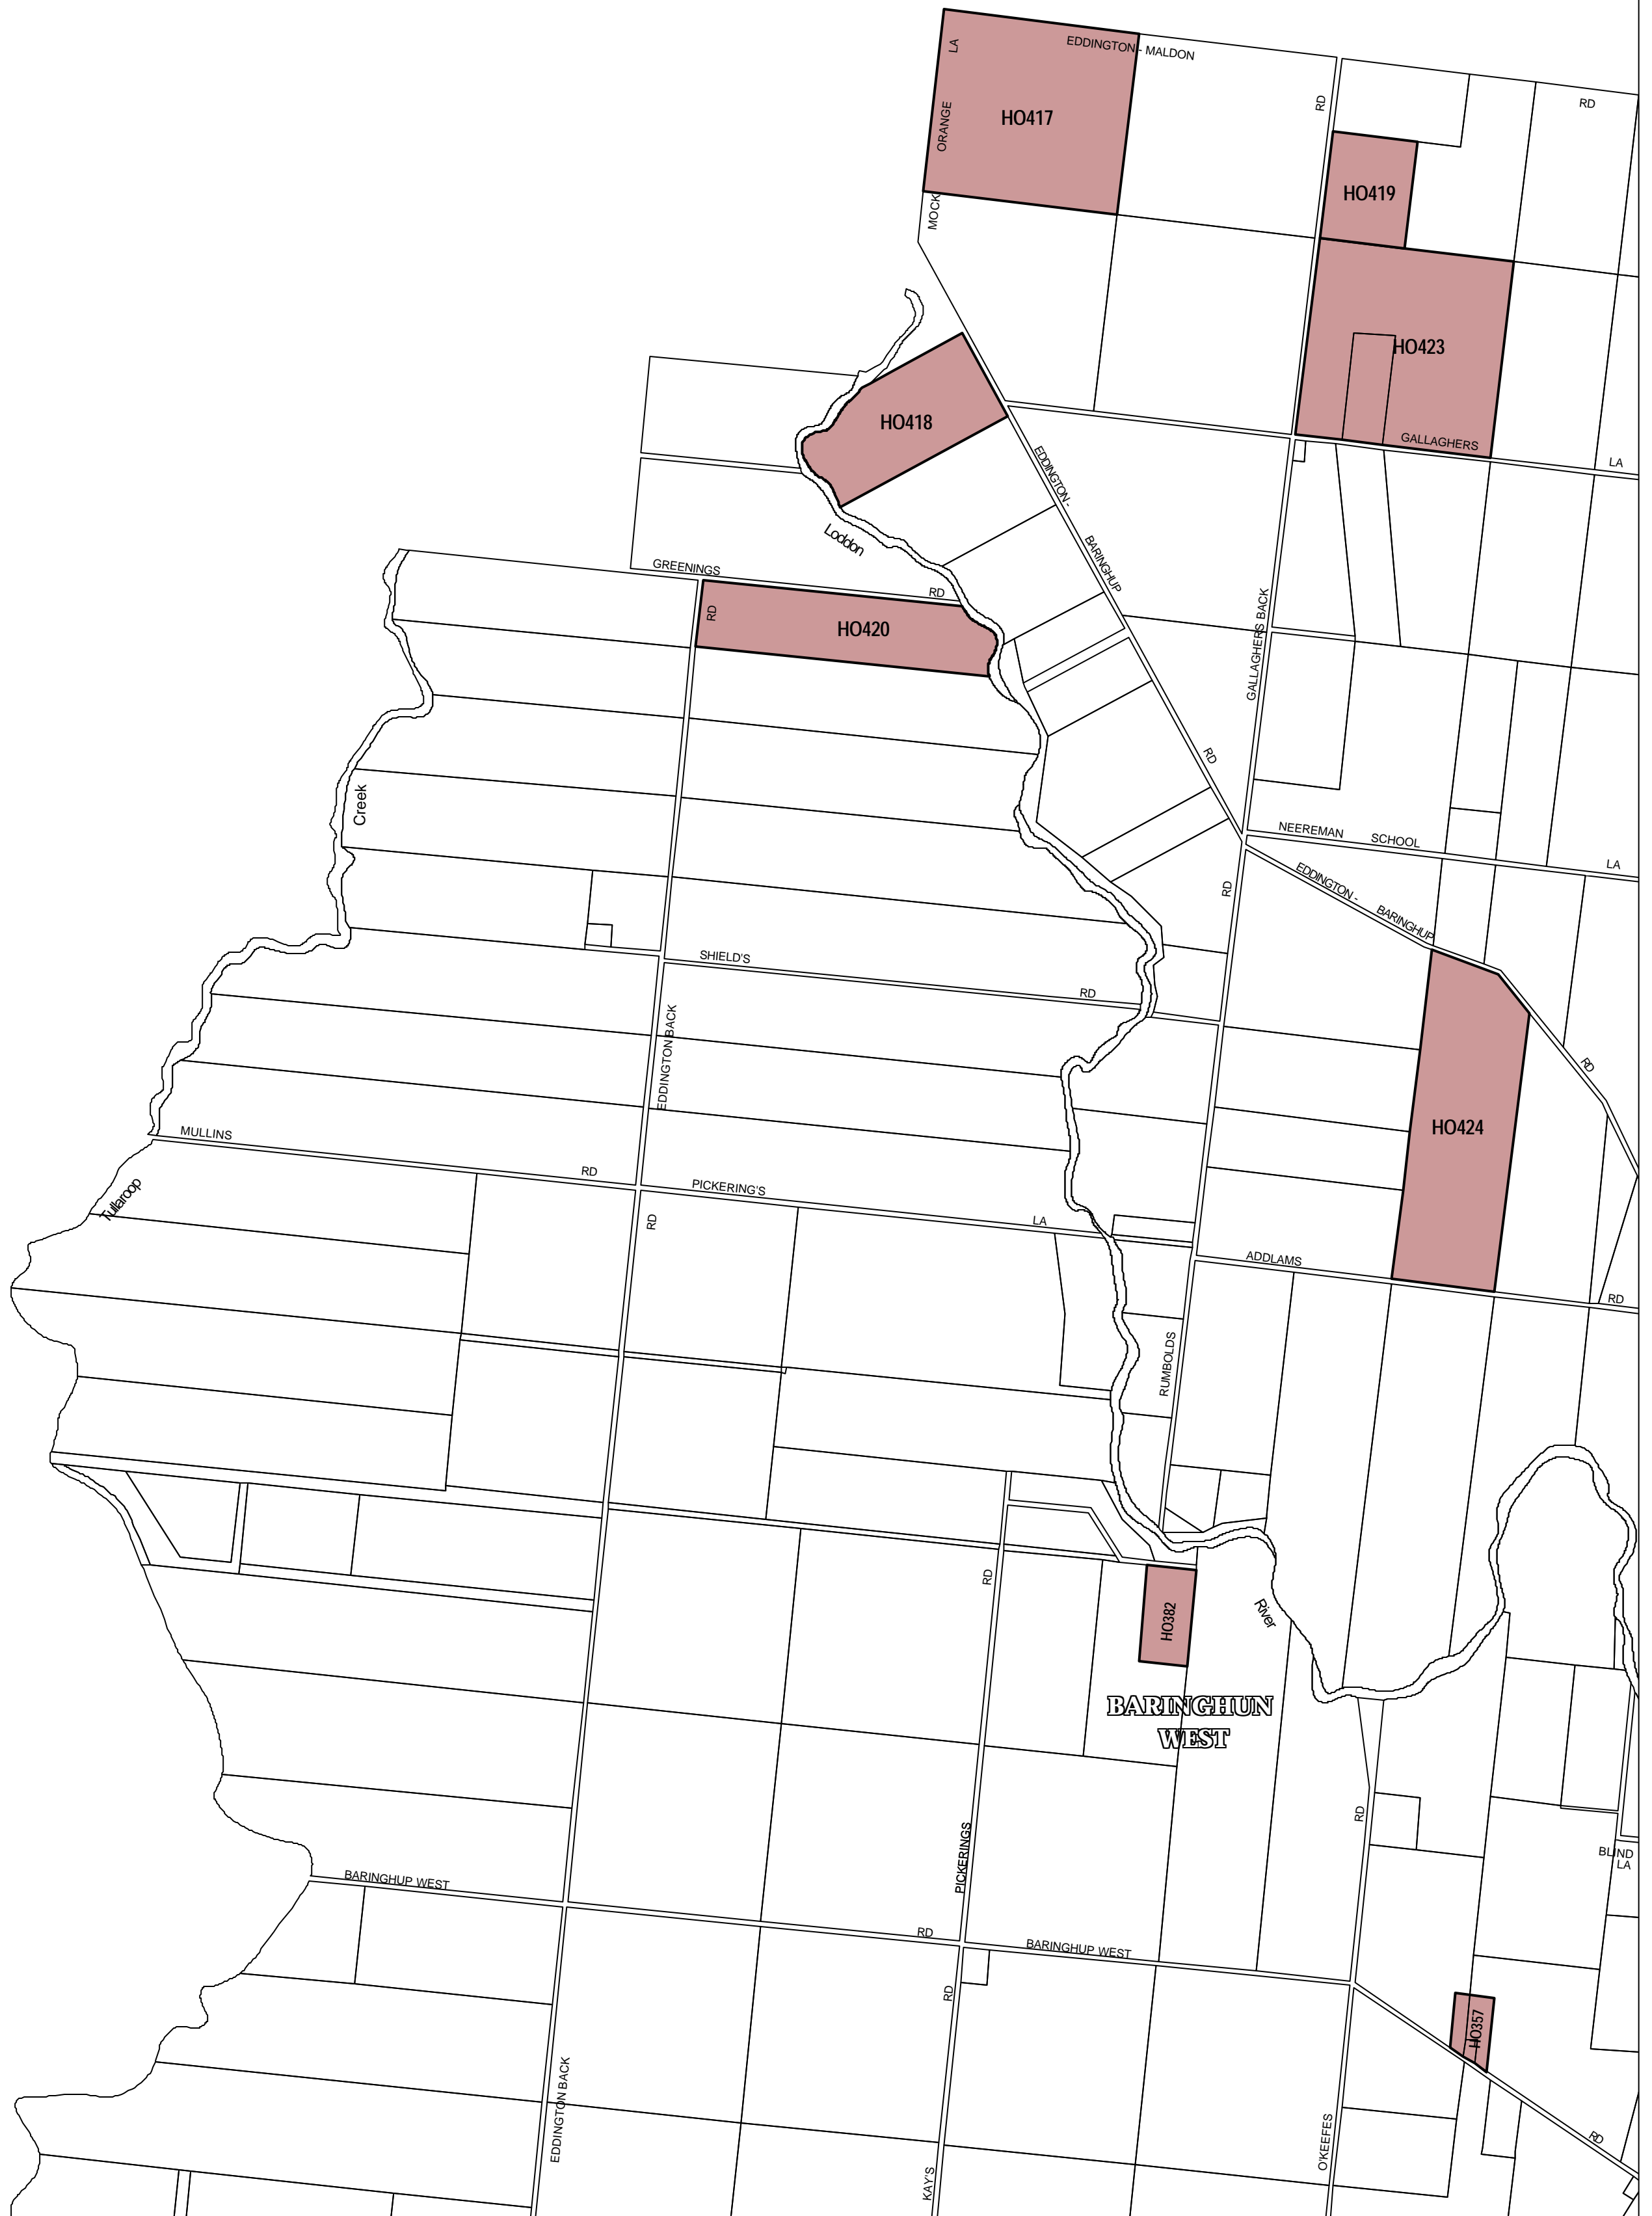

MOUNT ALEXANDER PLANNING SCHEME - LOCAL PROVISION

Overlays

HO Heritage Overlay

AUSTRALIAN MAP GRID ZONE 55

INDEX TO ADJOINING METRIC SERIES MAP

Printed: 5/10/2007