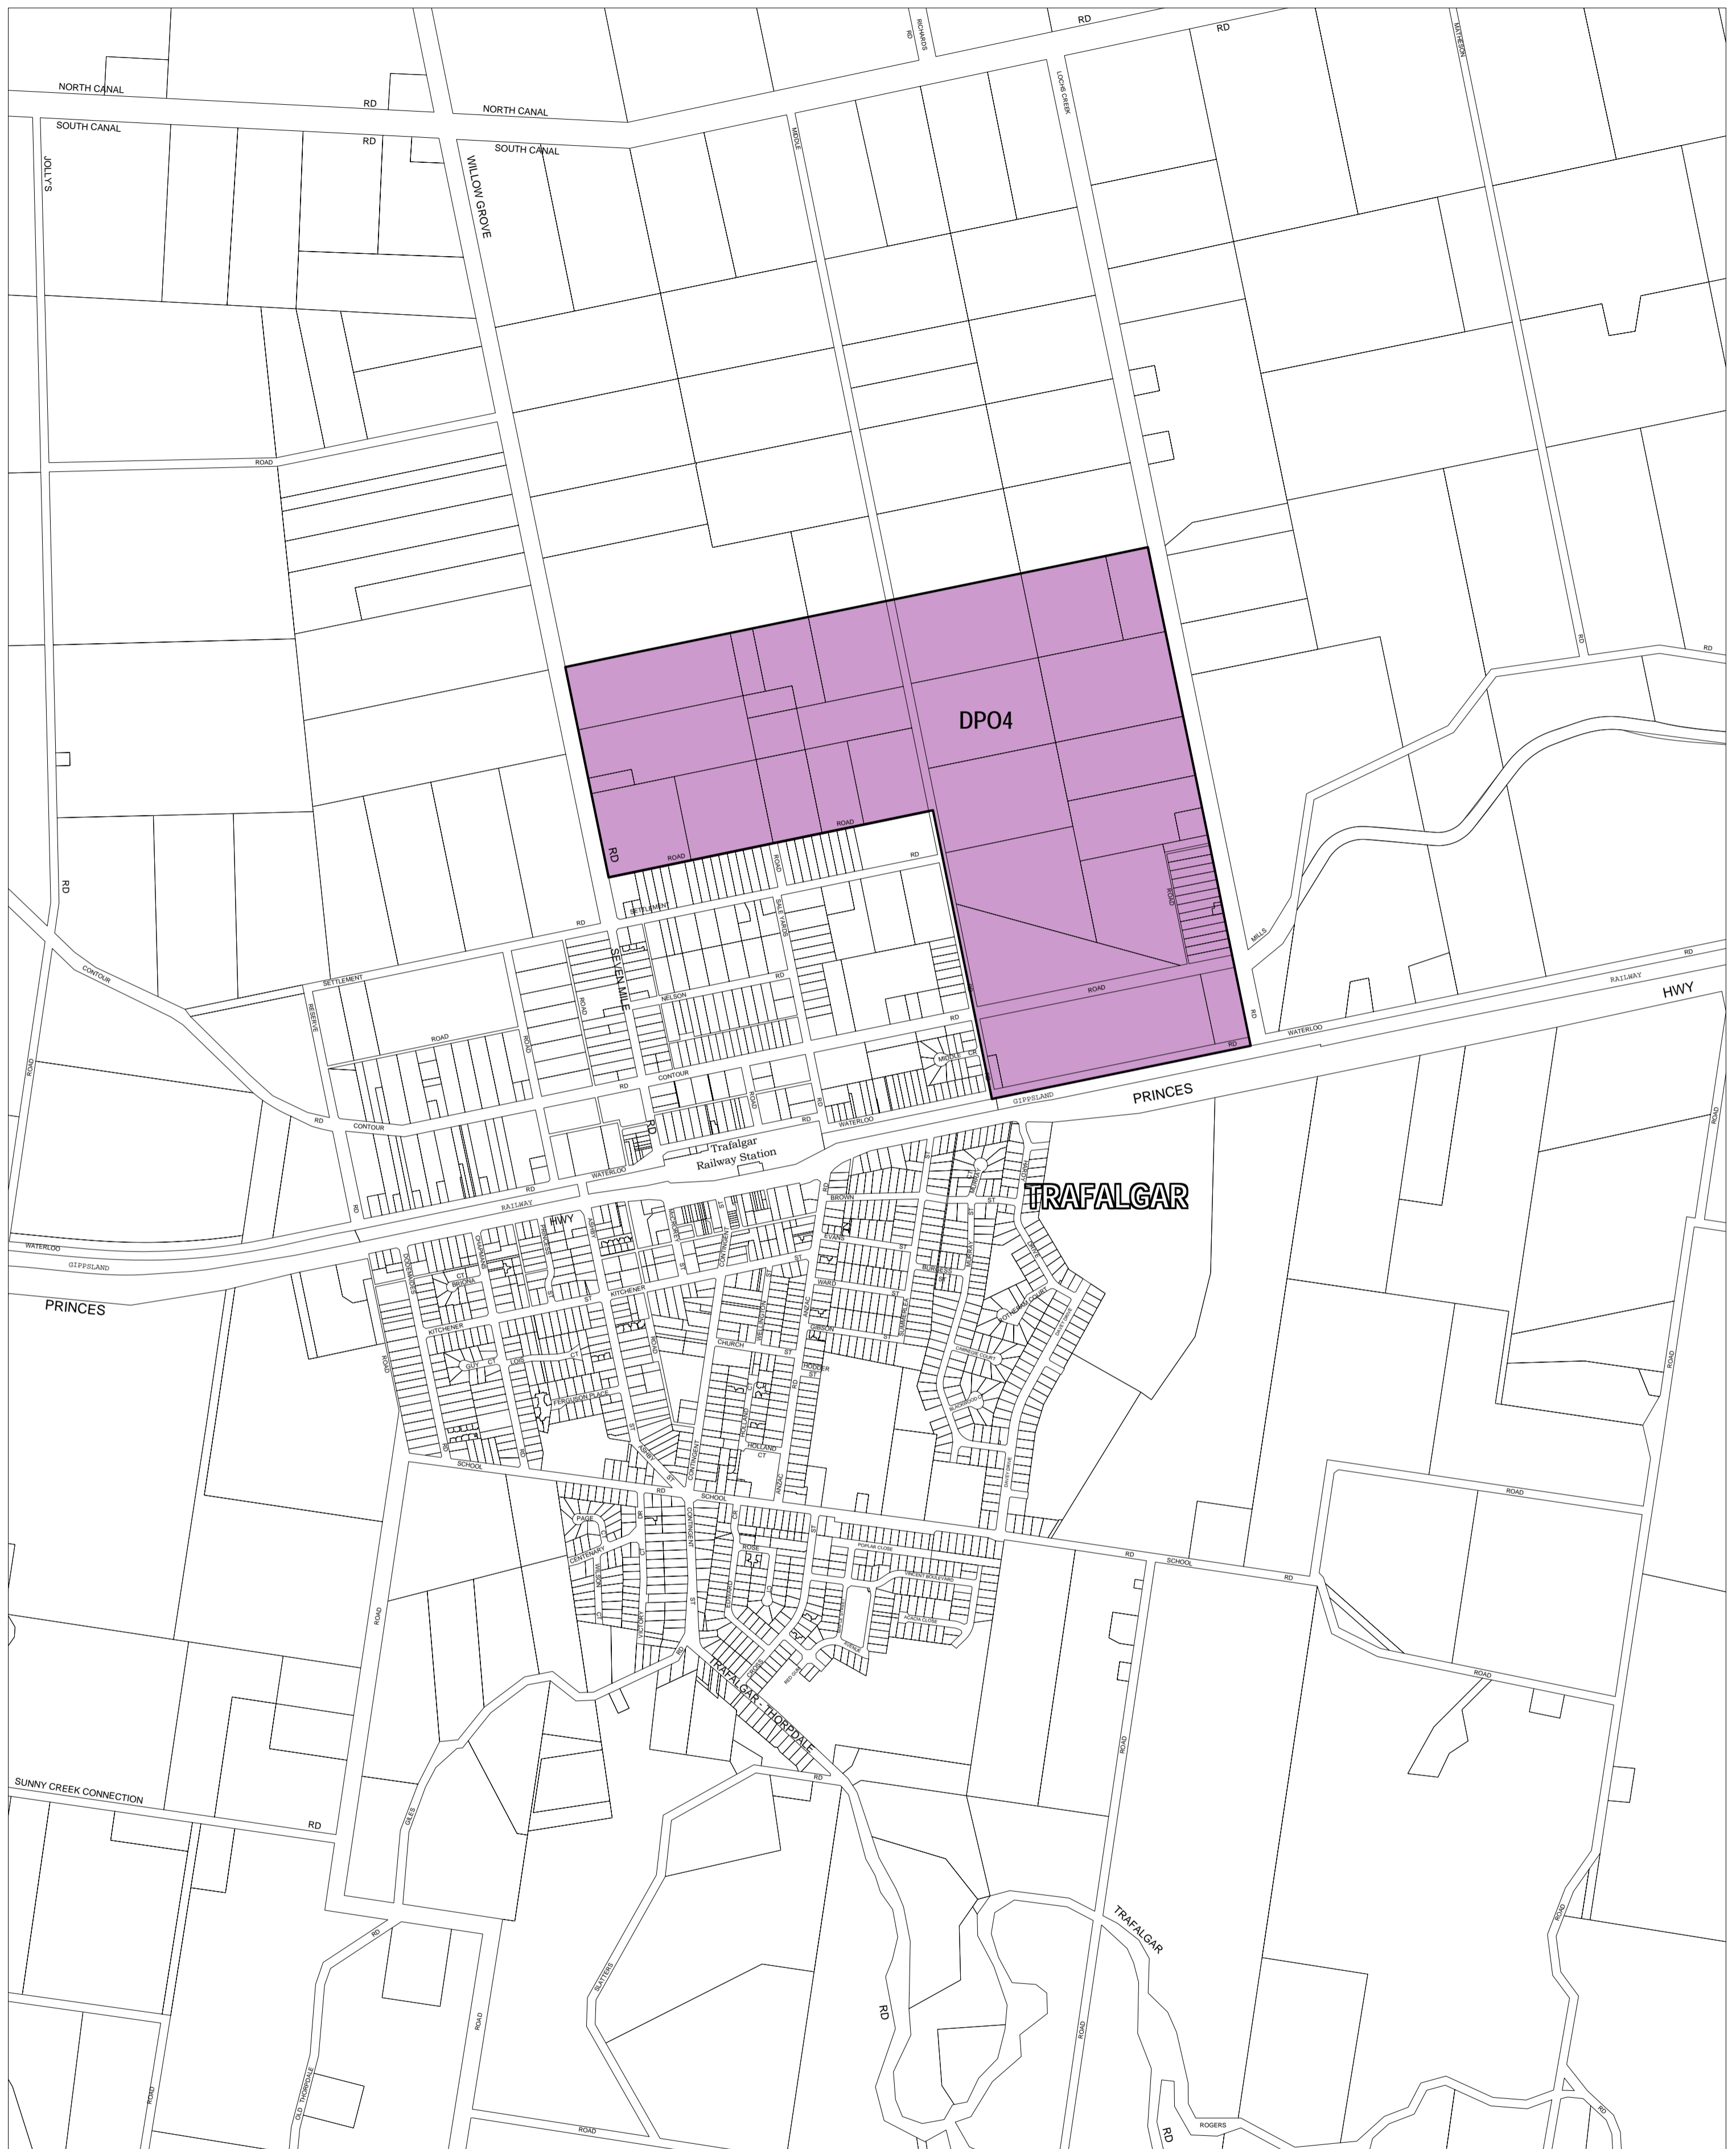

BAW BAW PLANNING SCHEME - LOCAL PROVISION

Overlays

DPO4 Development Plan Overlay - Schedule 4

200 0 200 400 600 800 1000 m

AUSTRALIAN MAP GRID ZONE 55

INDEX TO ADJOINING METRIC SERIES MAP

Printed: 26/6/2008

AMENDMENT C62