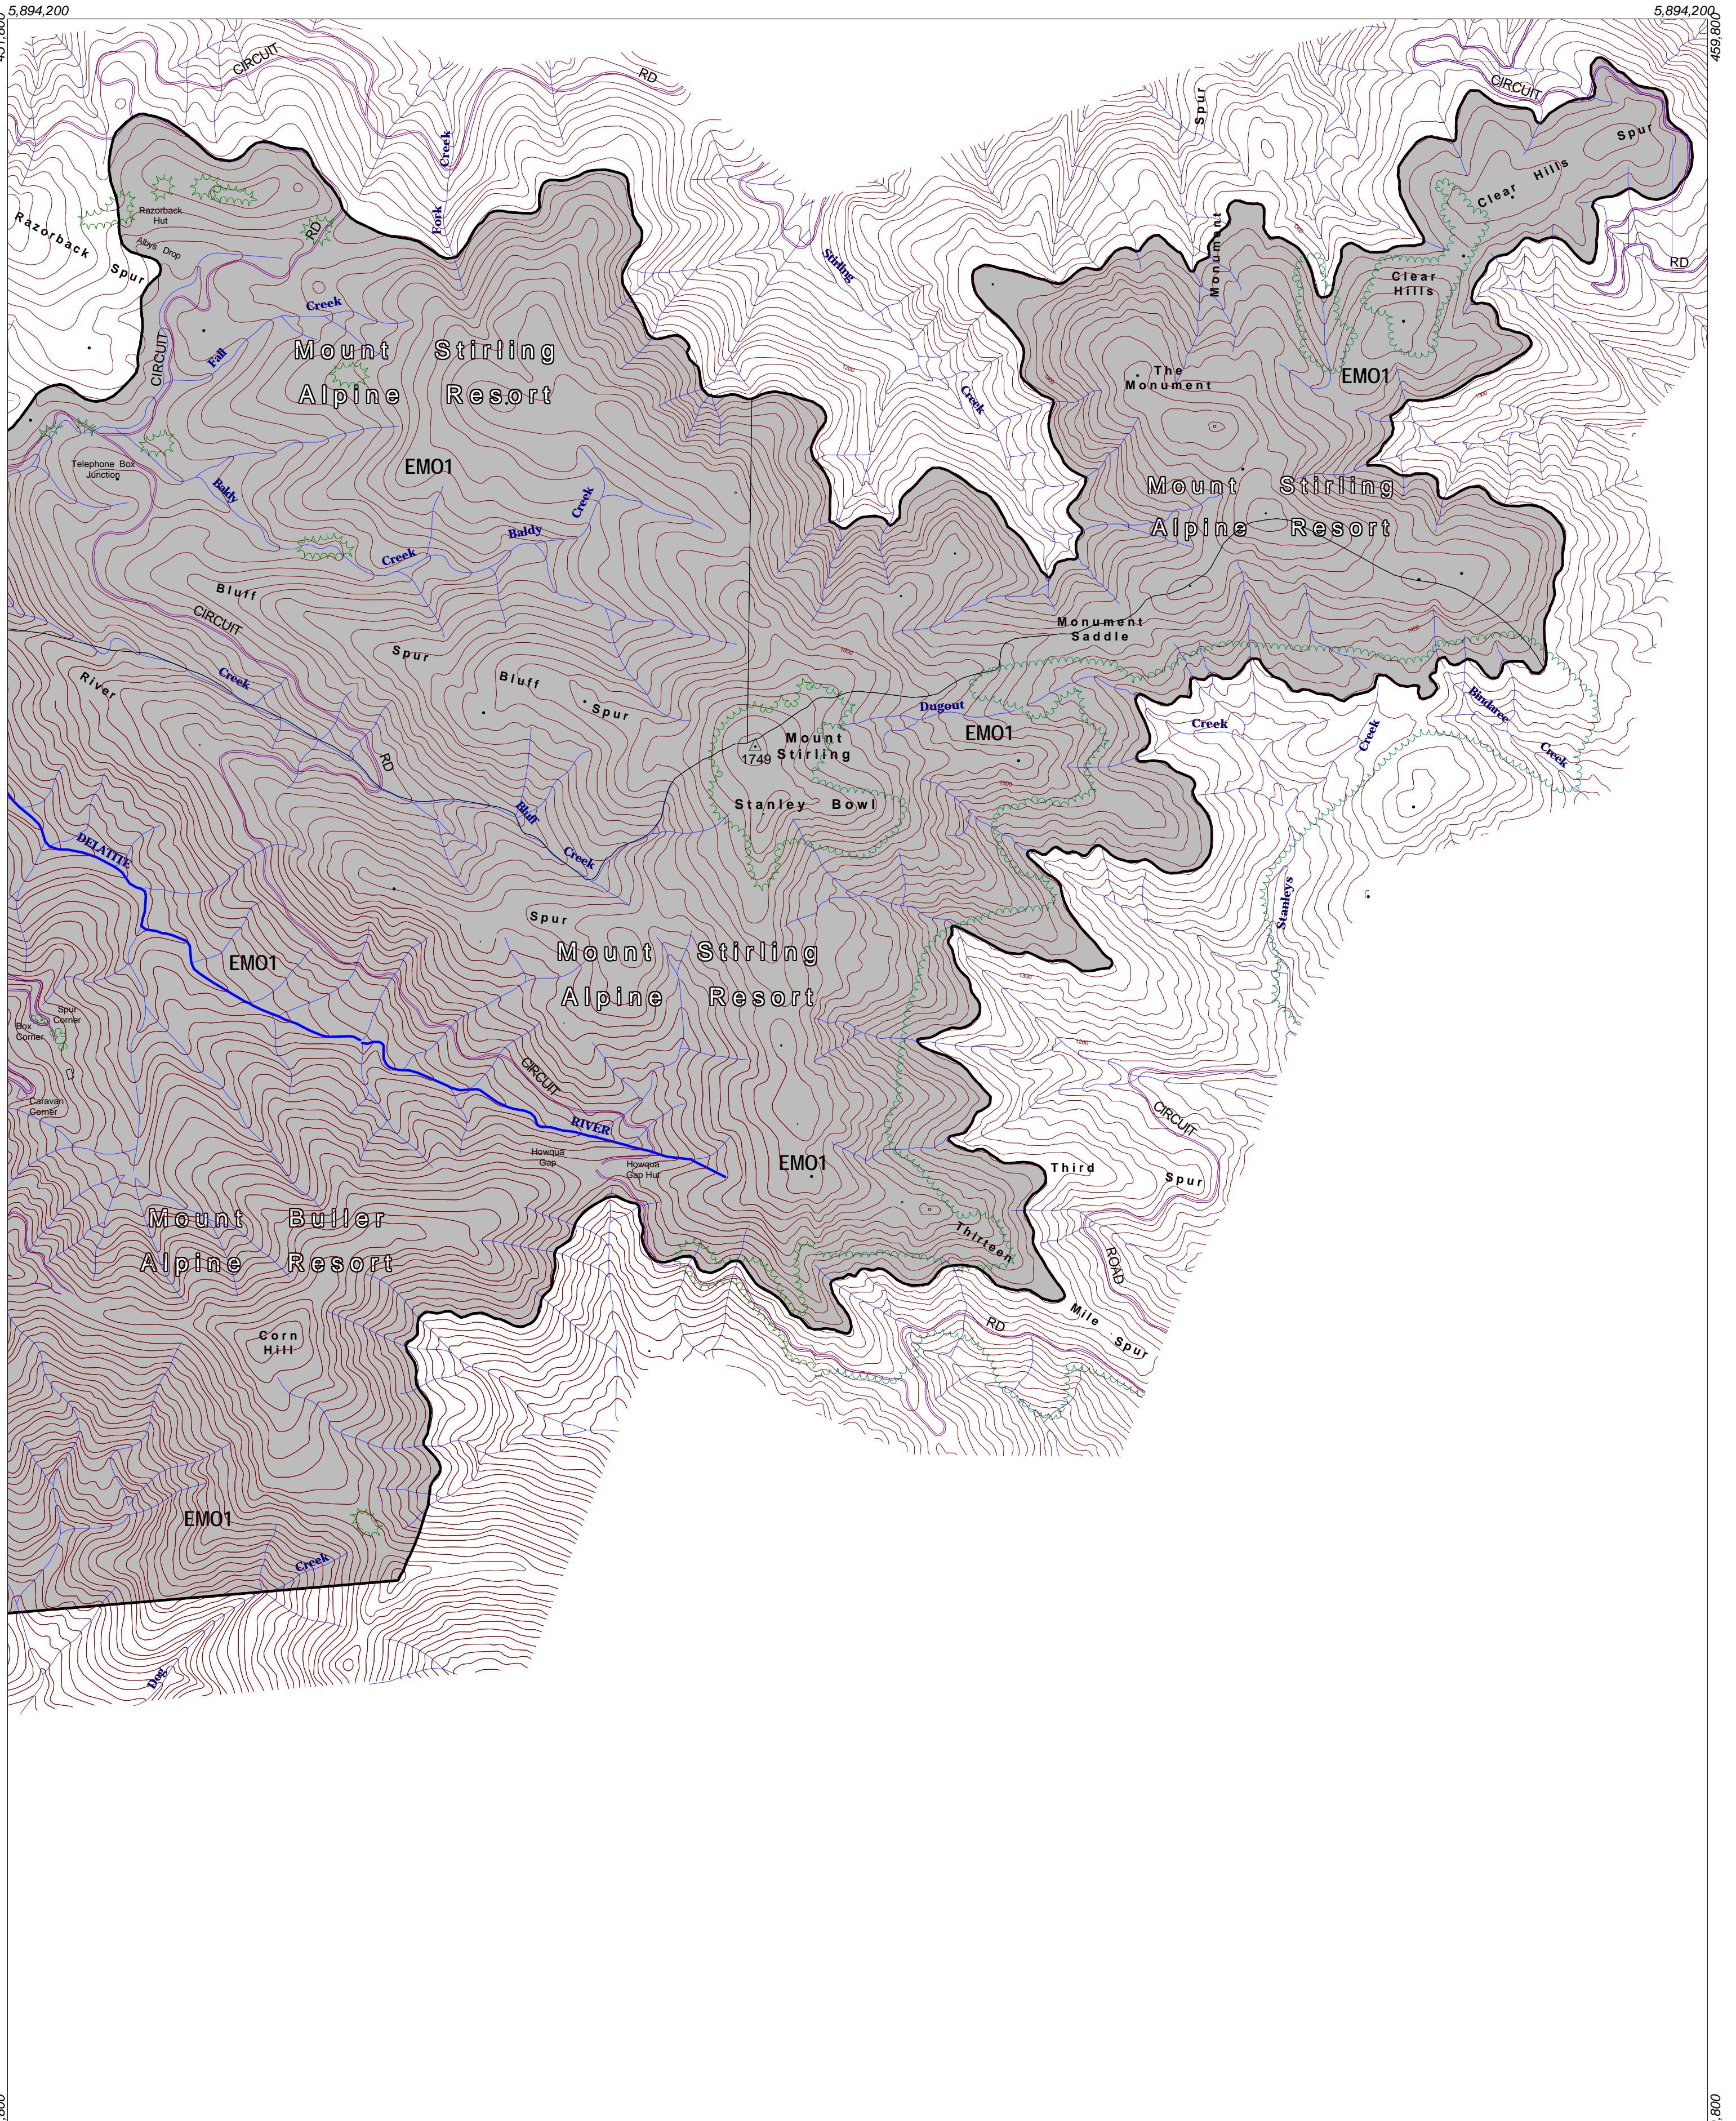

ALPINE RESORTS PLANNING SCHEME - LOCAL PROVISION

Overlays

EMO1 Erosion Management Overlay - Schedule 1

AUSTRALIAN MAP GRID ZONE 55

INDEX TO ADJOINING METRIC SERIES MAP

Amendment C9
Printed: 9/6/2004