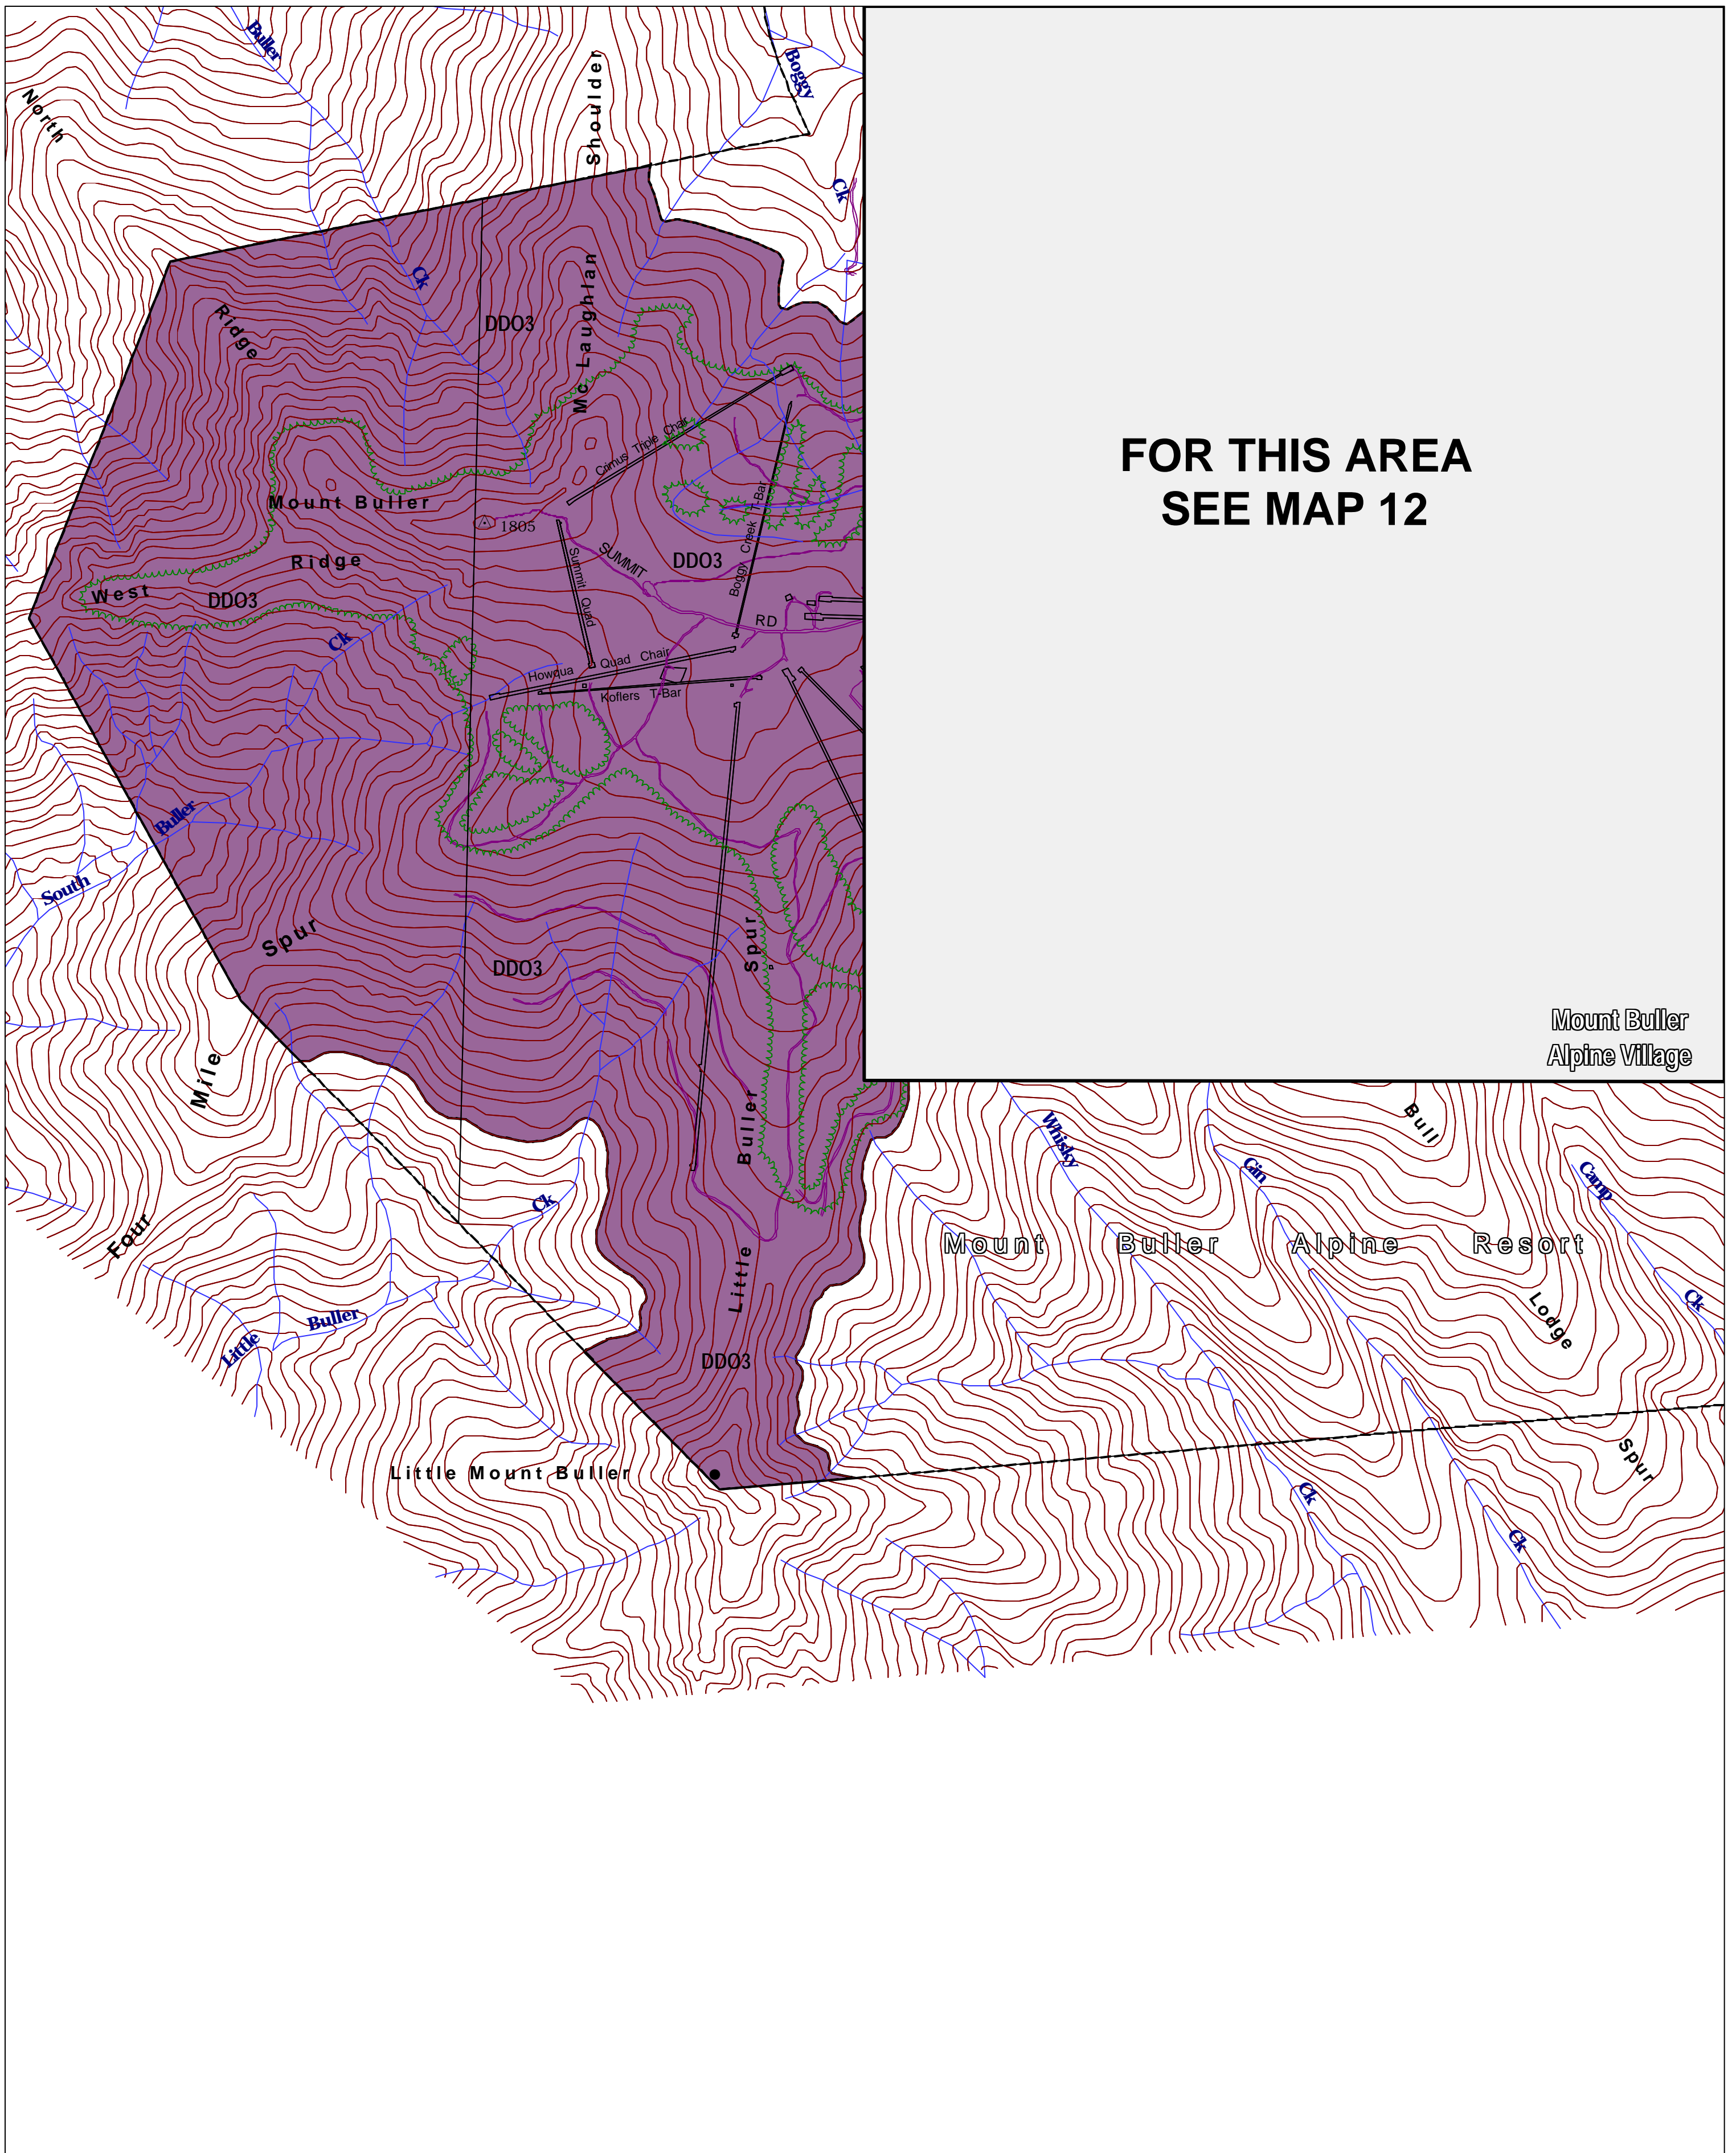

ALPINE RESORTS PLANNING SCHEME - LOCAL PROVISION

**FOR THIS AREA
SEE MAP 12**

Mount Buller
Alpine Village

Overlays
DDO3 Design And Development Overlay - Schedule 3

AUSTRALIAN MAP GRID ZONE 55

Printed: 10/10/2007

AMENDMENT C15