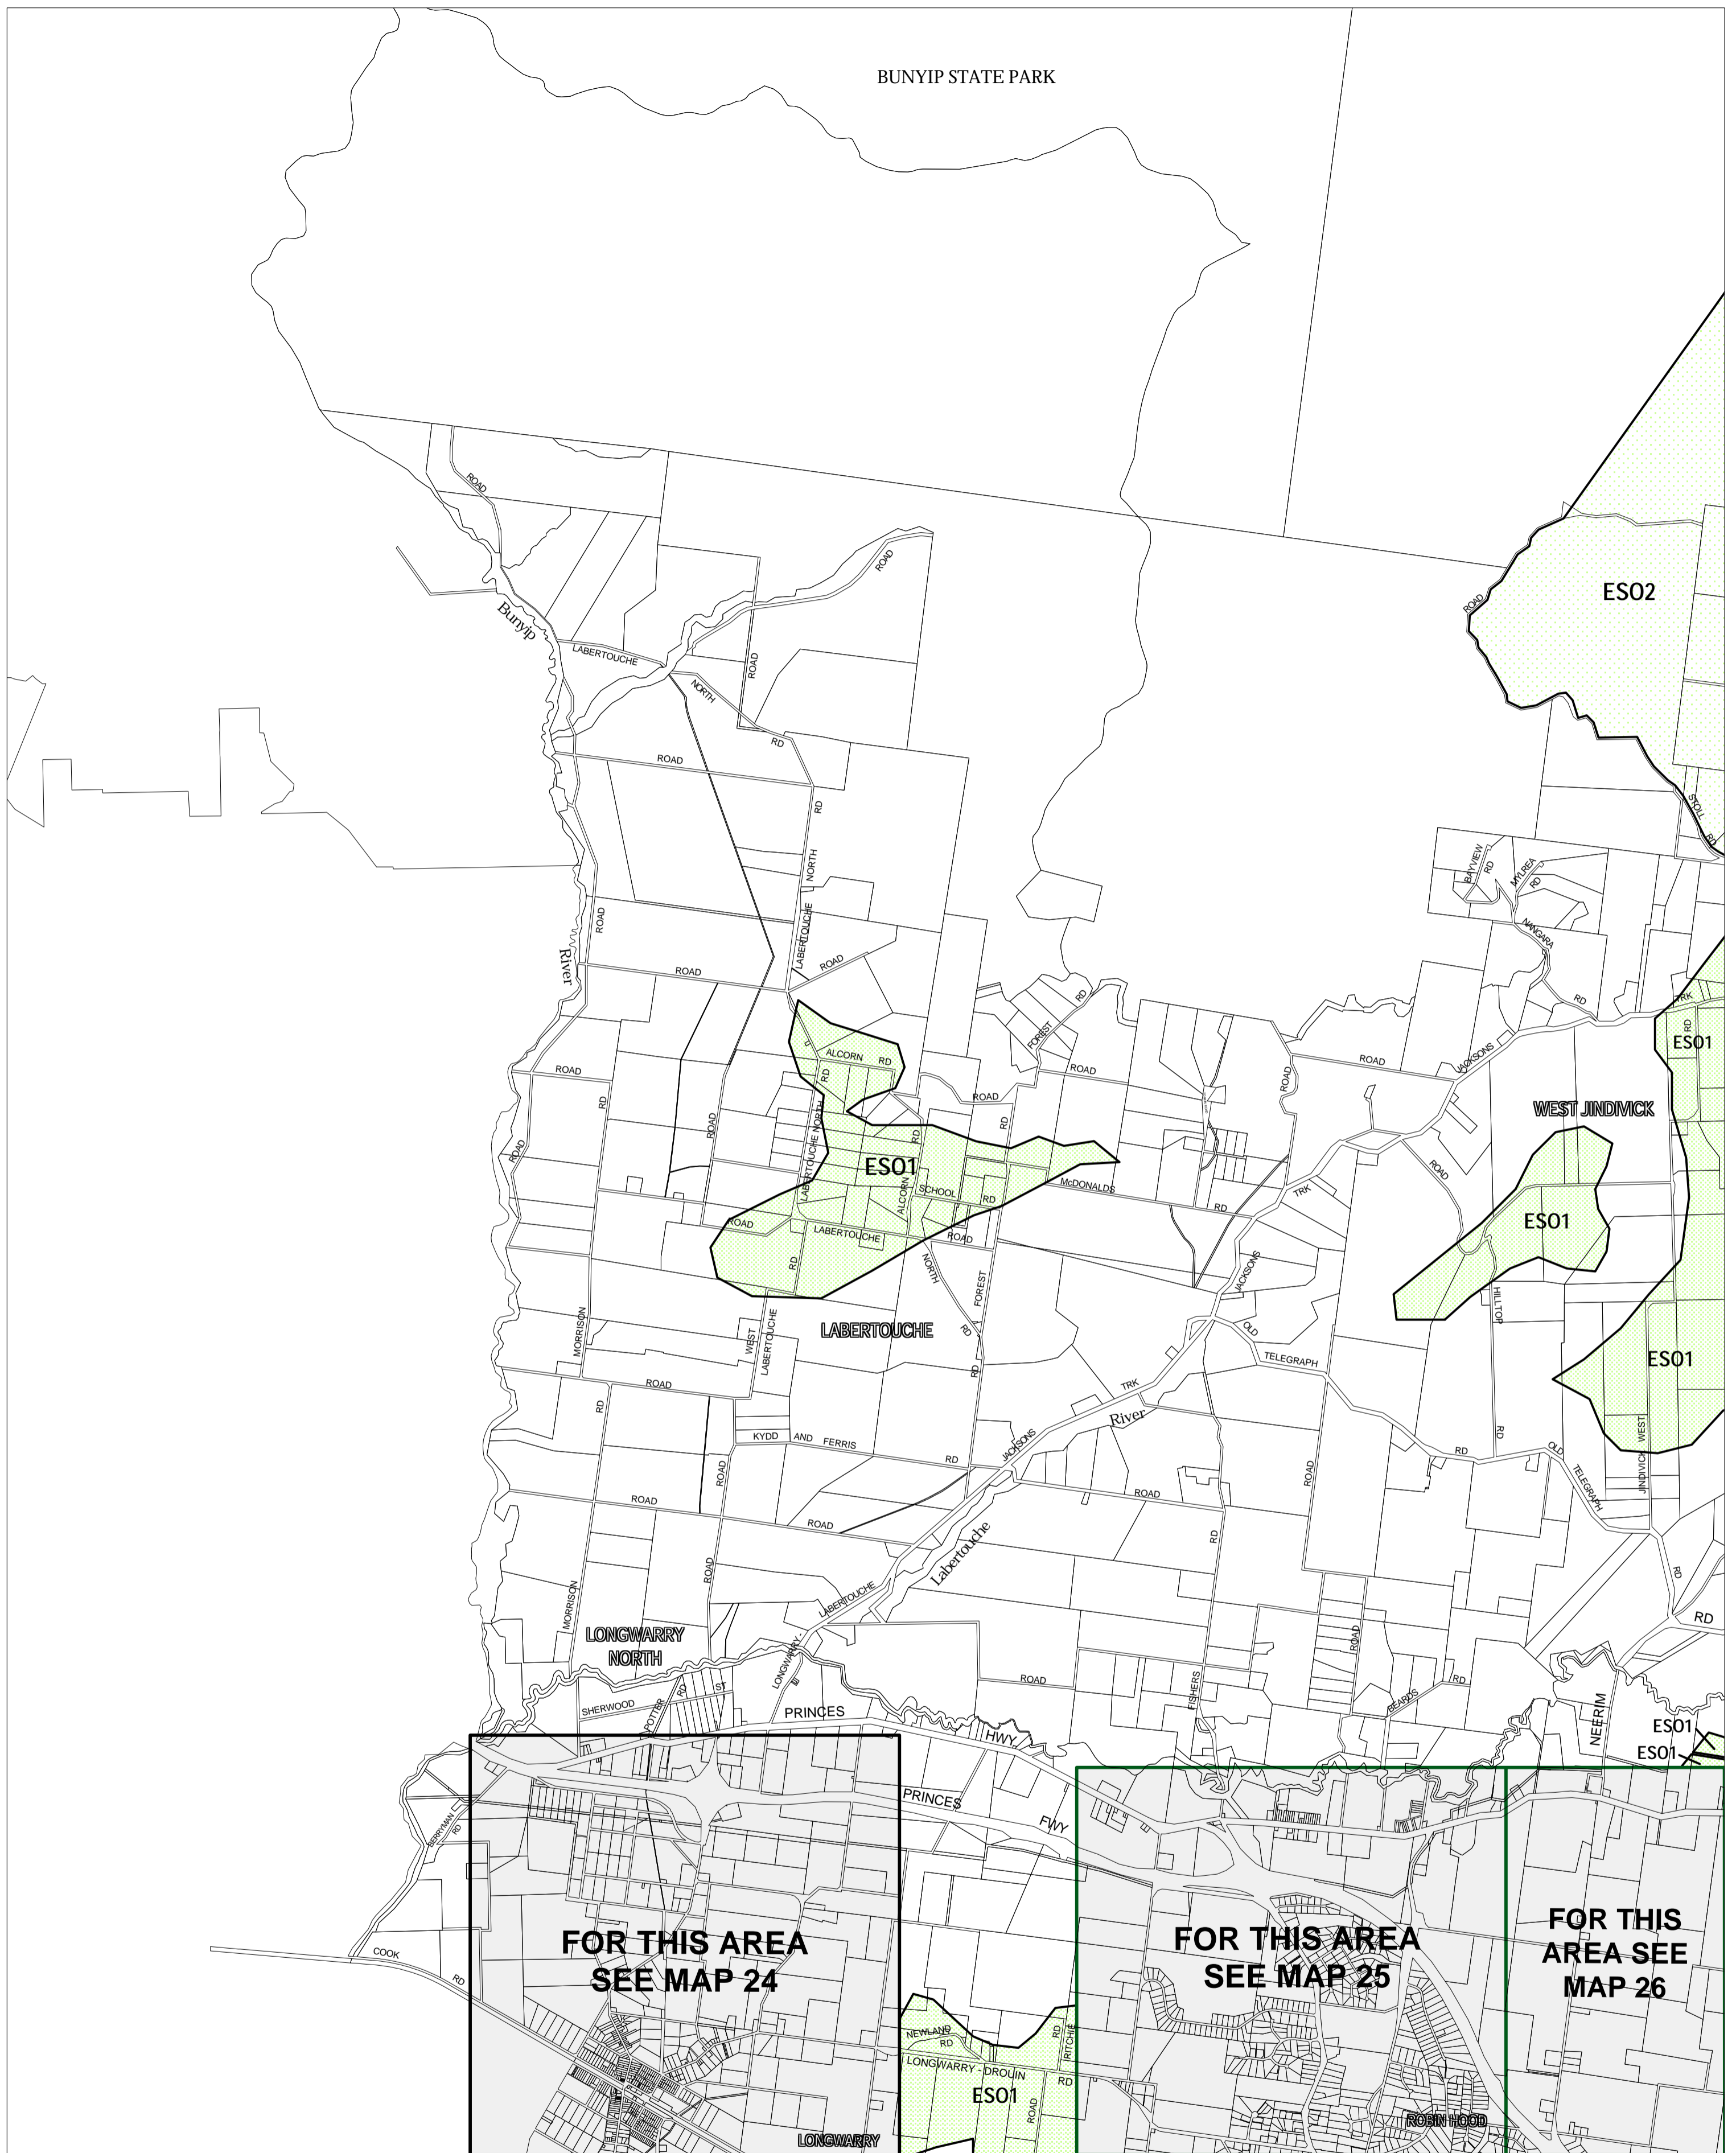

BAW BAW PLANNING SCHEME - LOCAL PROVISION

Overlays

AUSTRALIAN MAP GRID ZONE 55

INDEX TO ADJOINING METRIC SERIES MAP

Printed: 18/7/2007

AMENDMENT C17