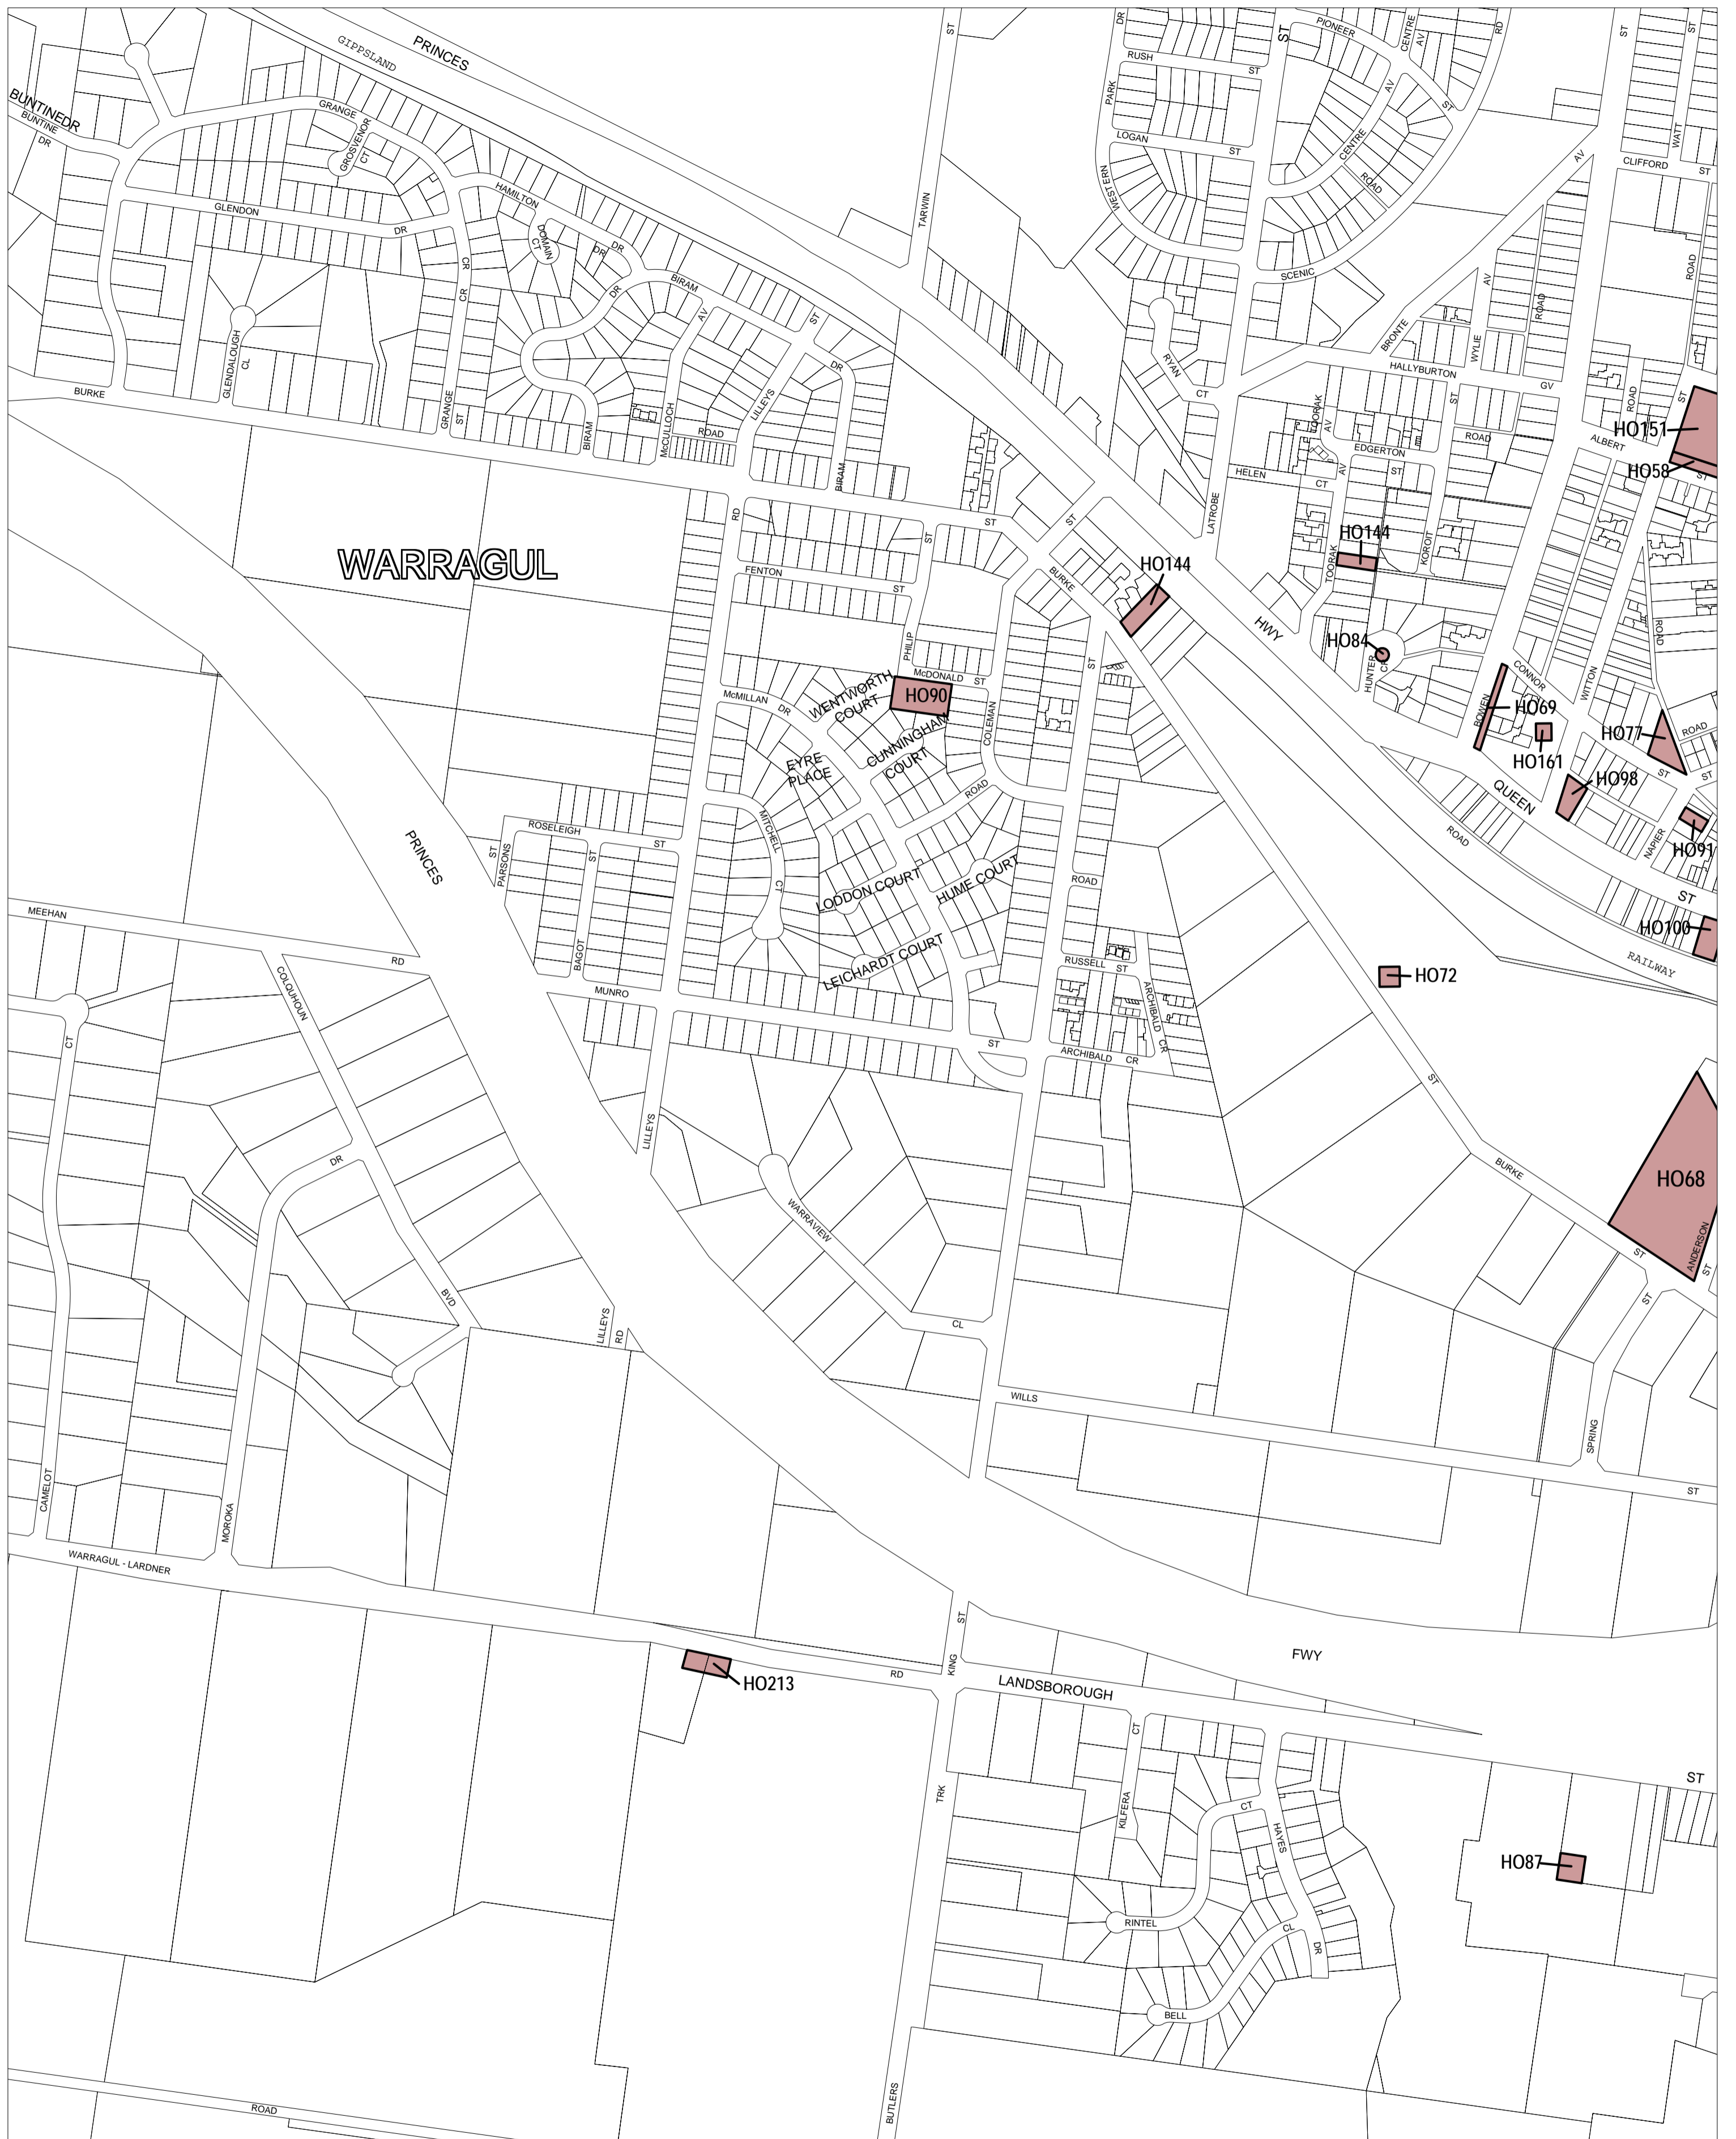

BAW BAW PLANNING SCHEME - LOCAL PROVISION

Overlays

HO Heritage Overlay

HERITAGE OVERLAY

100 0 100 200 300 400 500 m

AUSTRALIAN MAP GRID ZONE 55

INDEX TO ADJOINING METRIC SERIES MAP

Victoria
The Place To Be

Printed: 3/4/2008

AMENDMENT C55