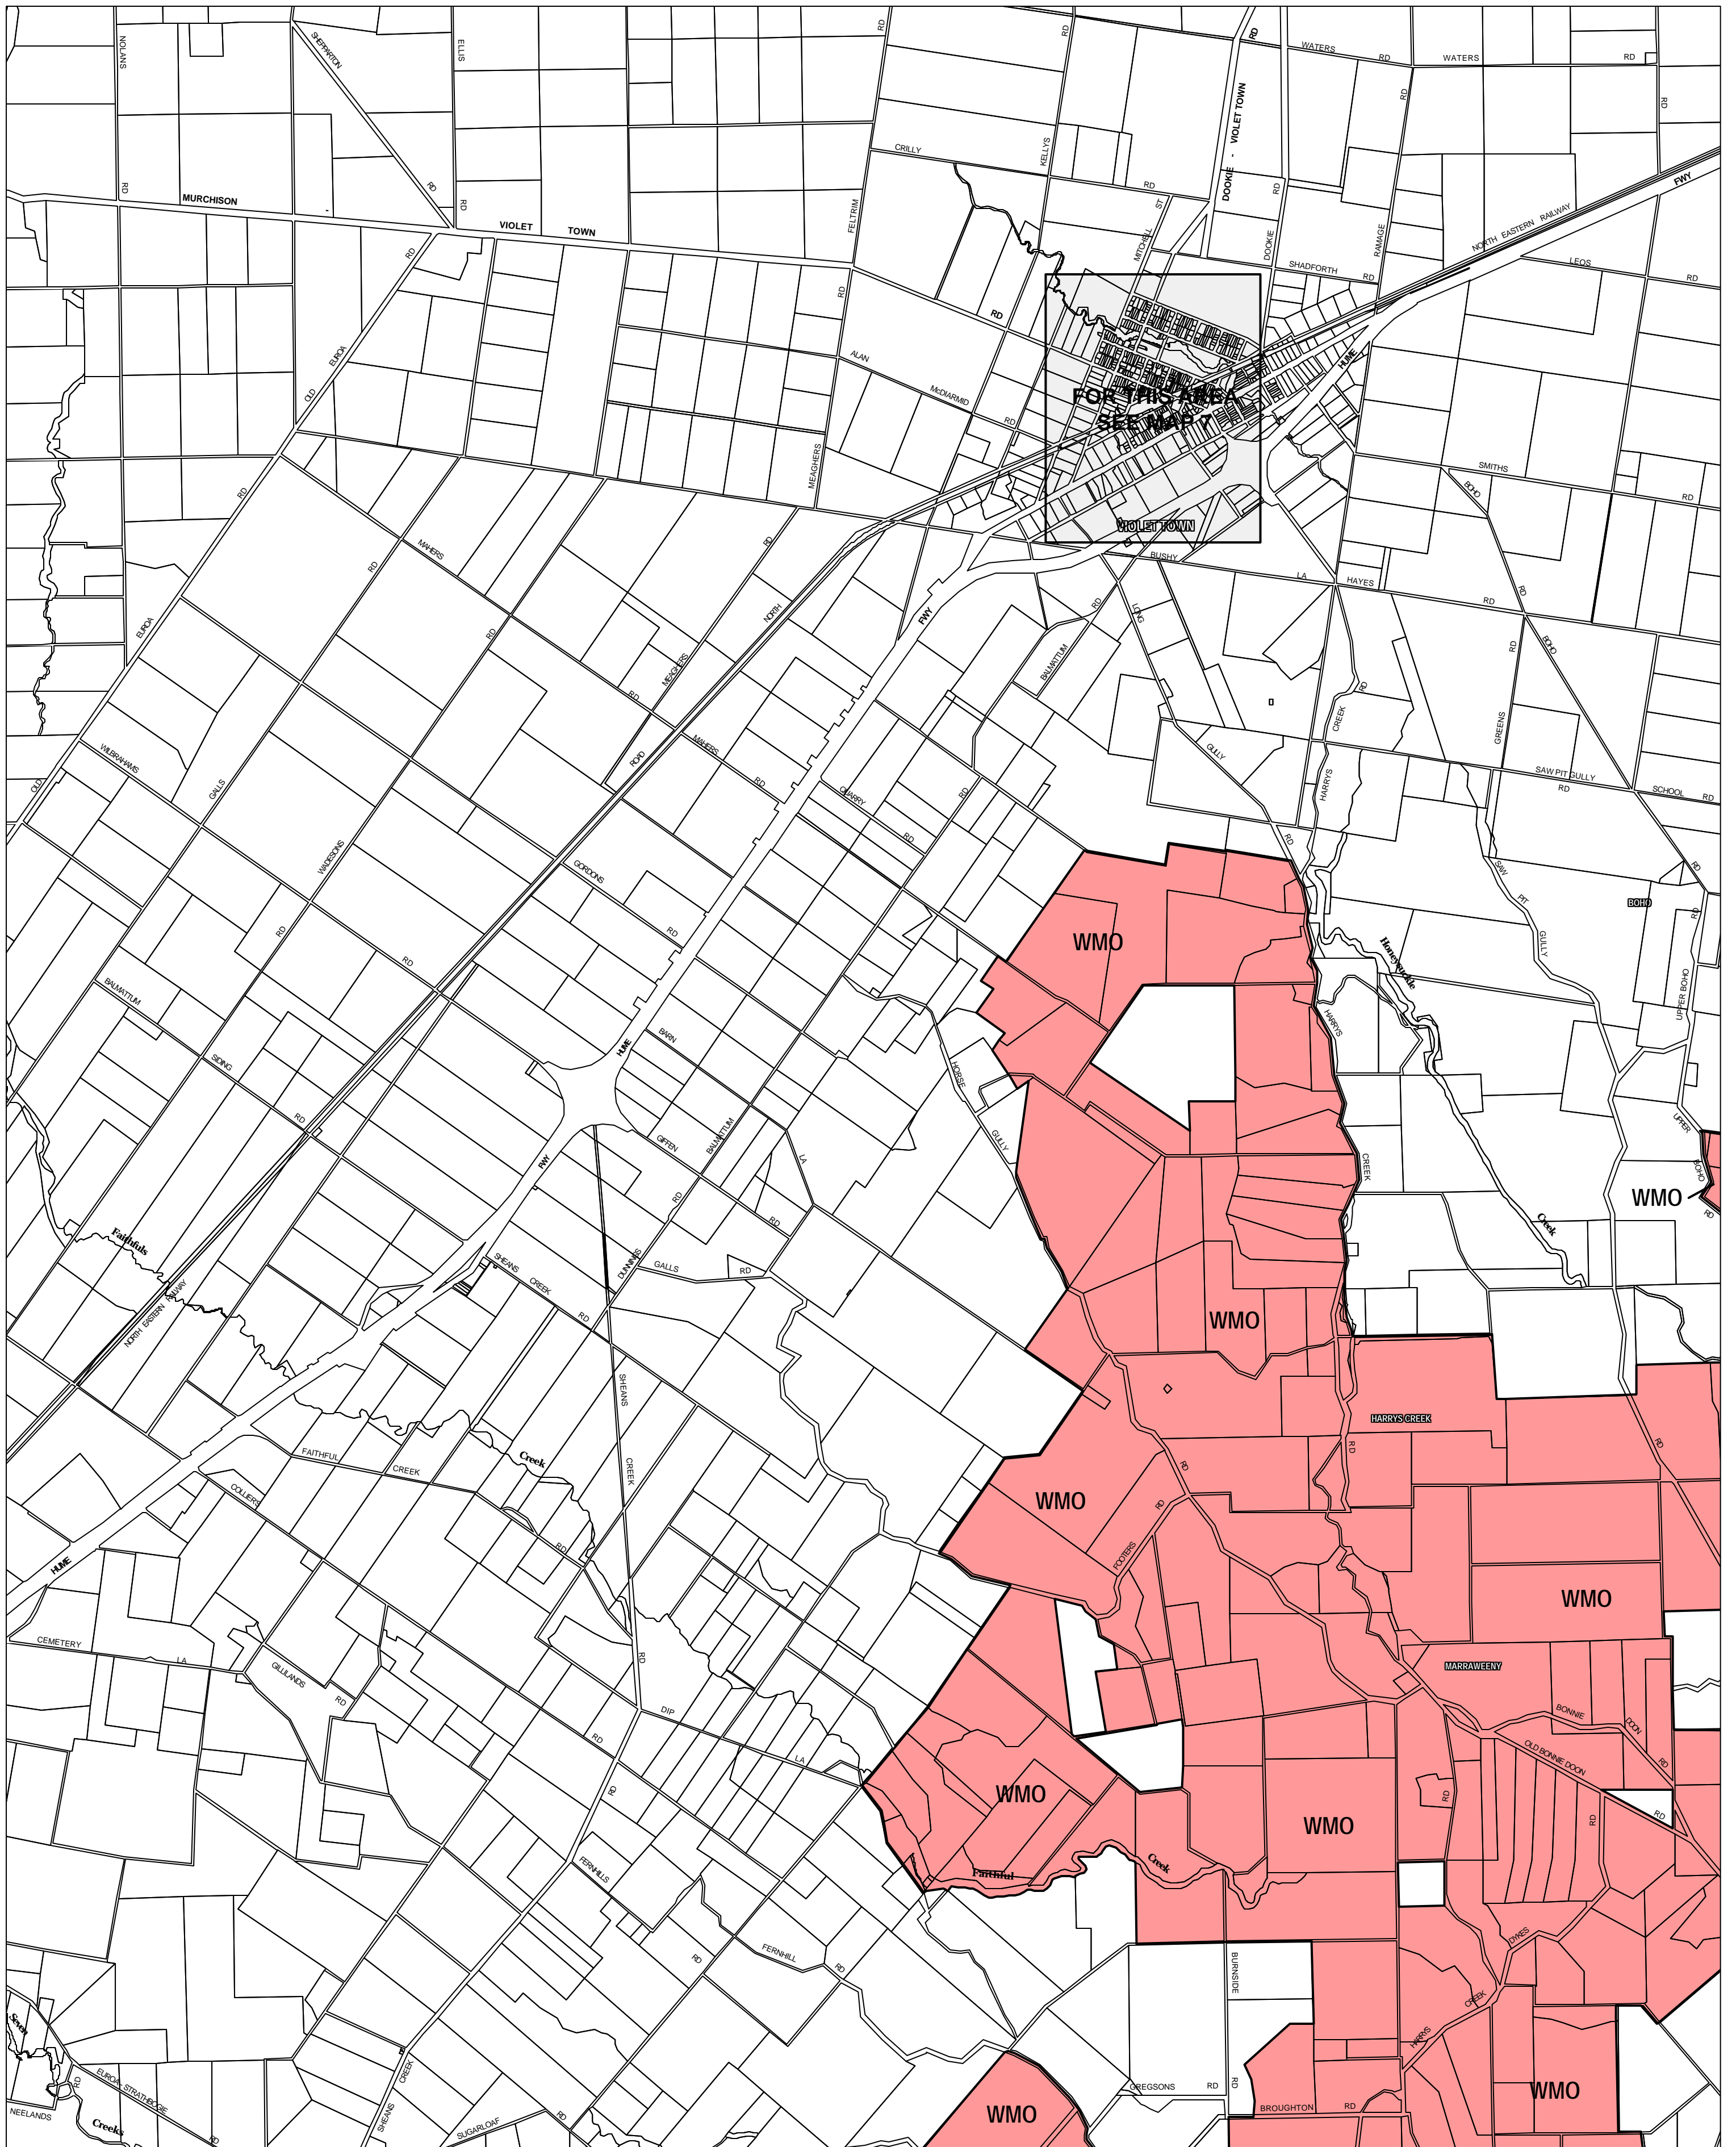

STRATHBOGIE PLANNING SCHEME - LOCAL PROVISION

Overlays

Wildfire Management Overlay

AUSTRALIAN MAP GRID ZONE 55

Printed: 12/6/2007

AMENDMENT C17