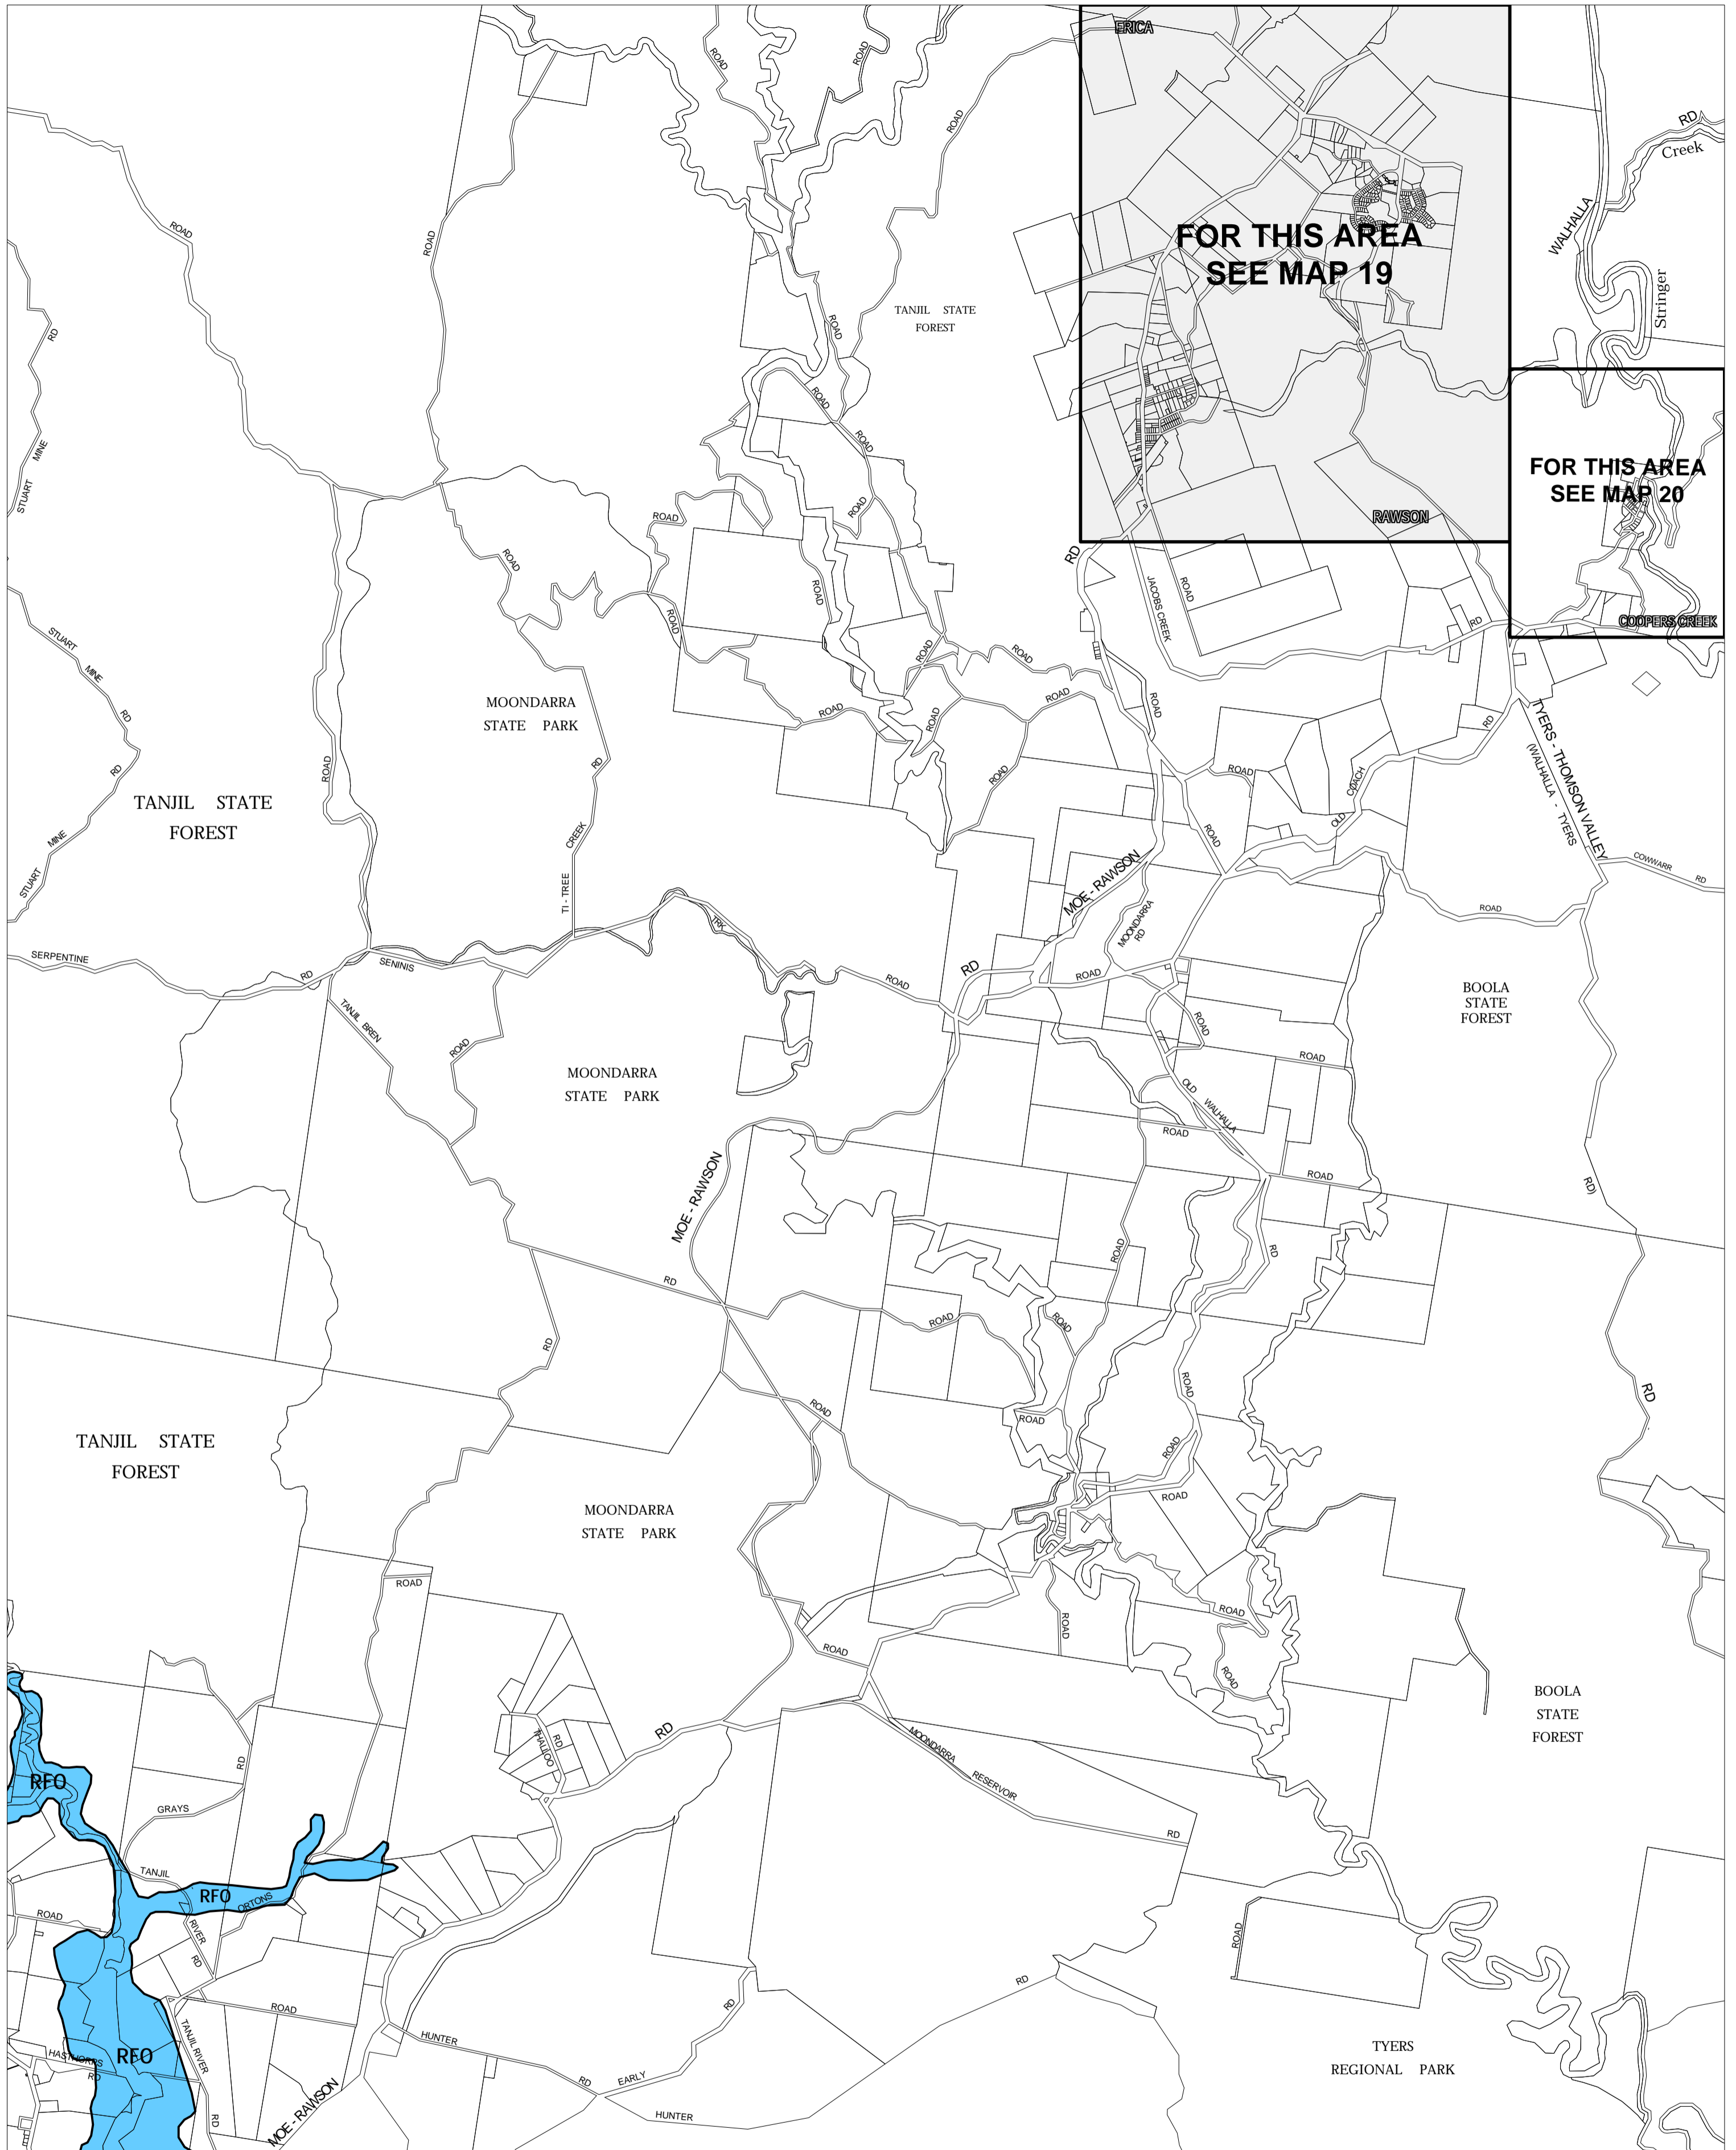

BAW BAW PLANNING SCHEME - LOCAL PROVISION

Overlays

RFO Rural Floodway Overlay

AUSTRALIAN MAP GRID ZONE 55

INDEX TO ADJOINING METRIC SERIES MAP

Printed: 2017/2007

AMENDMENT C17