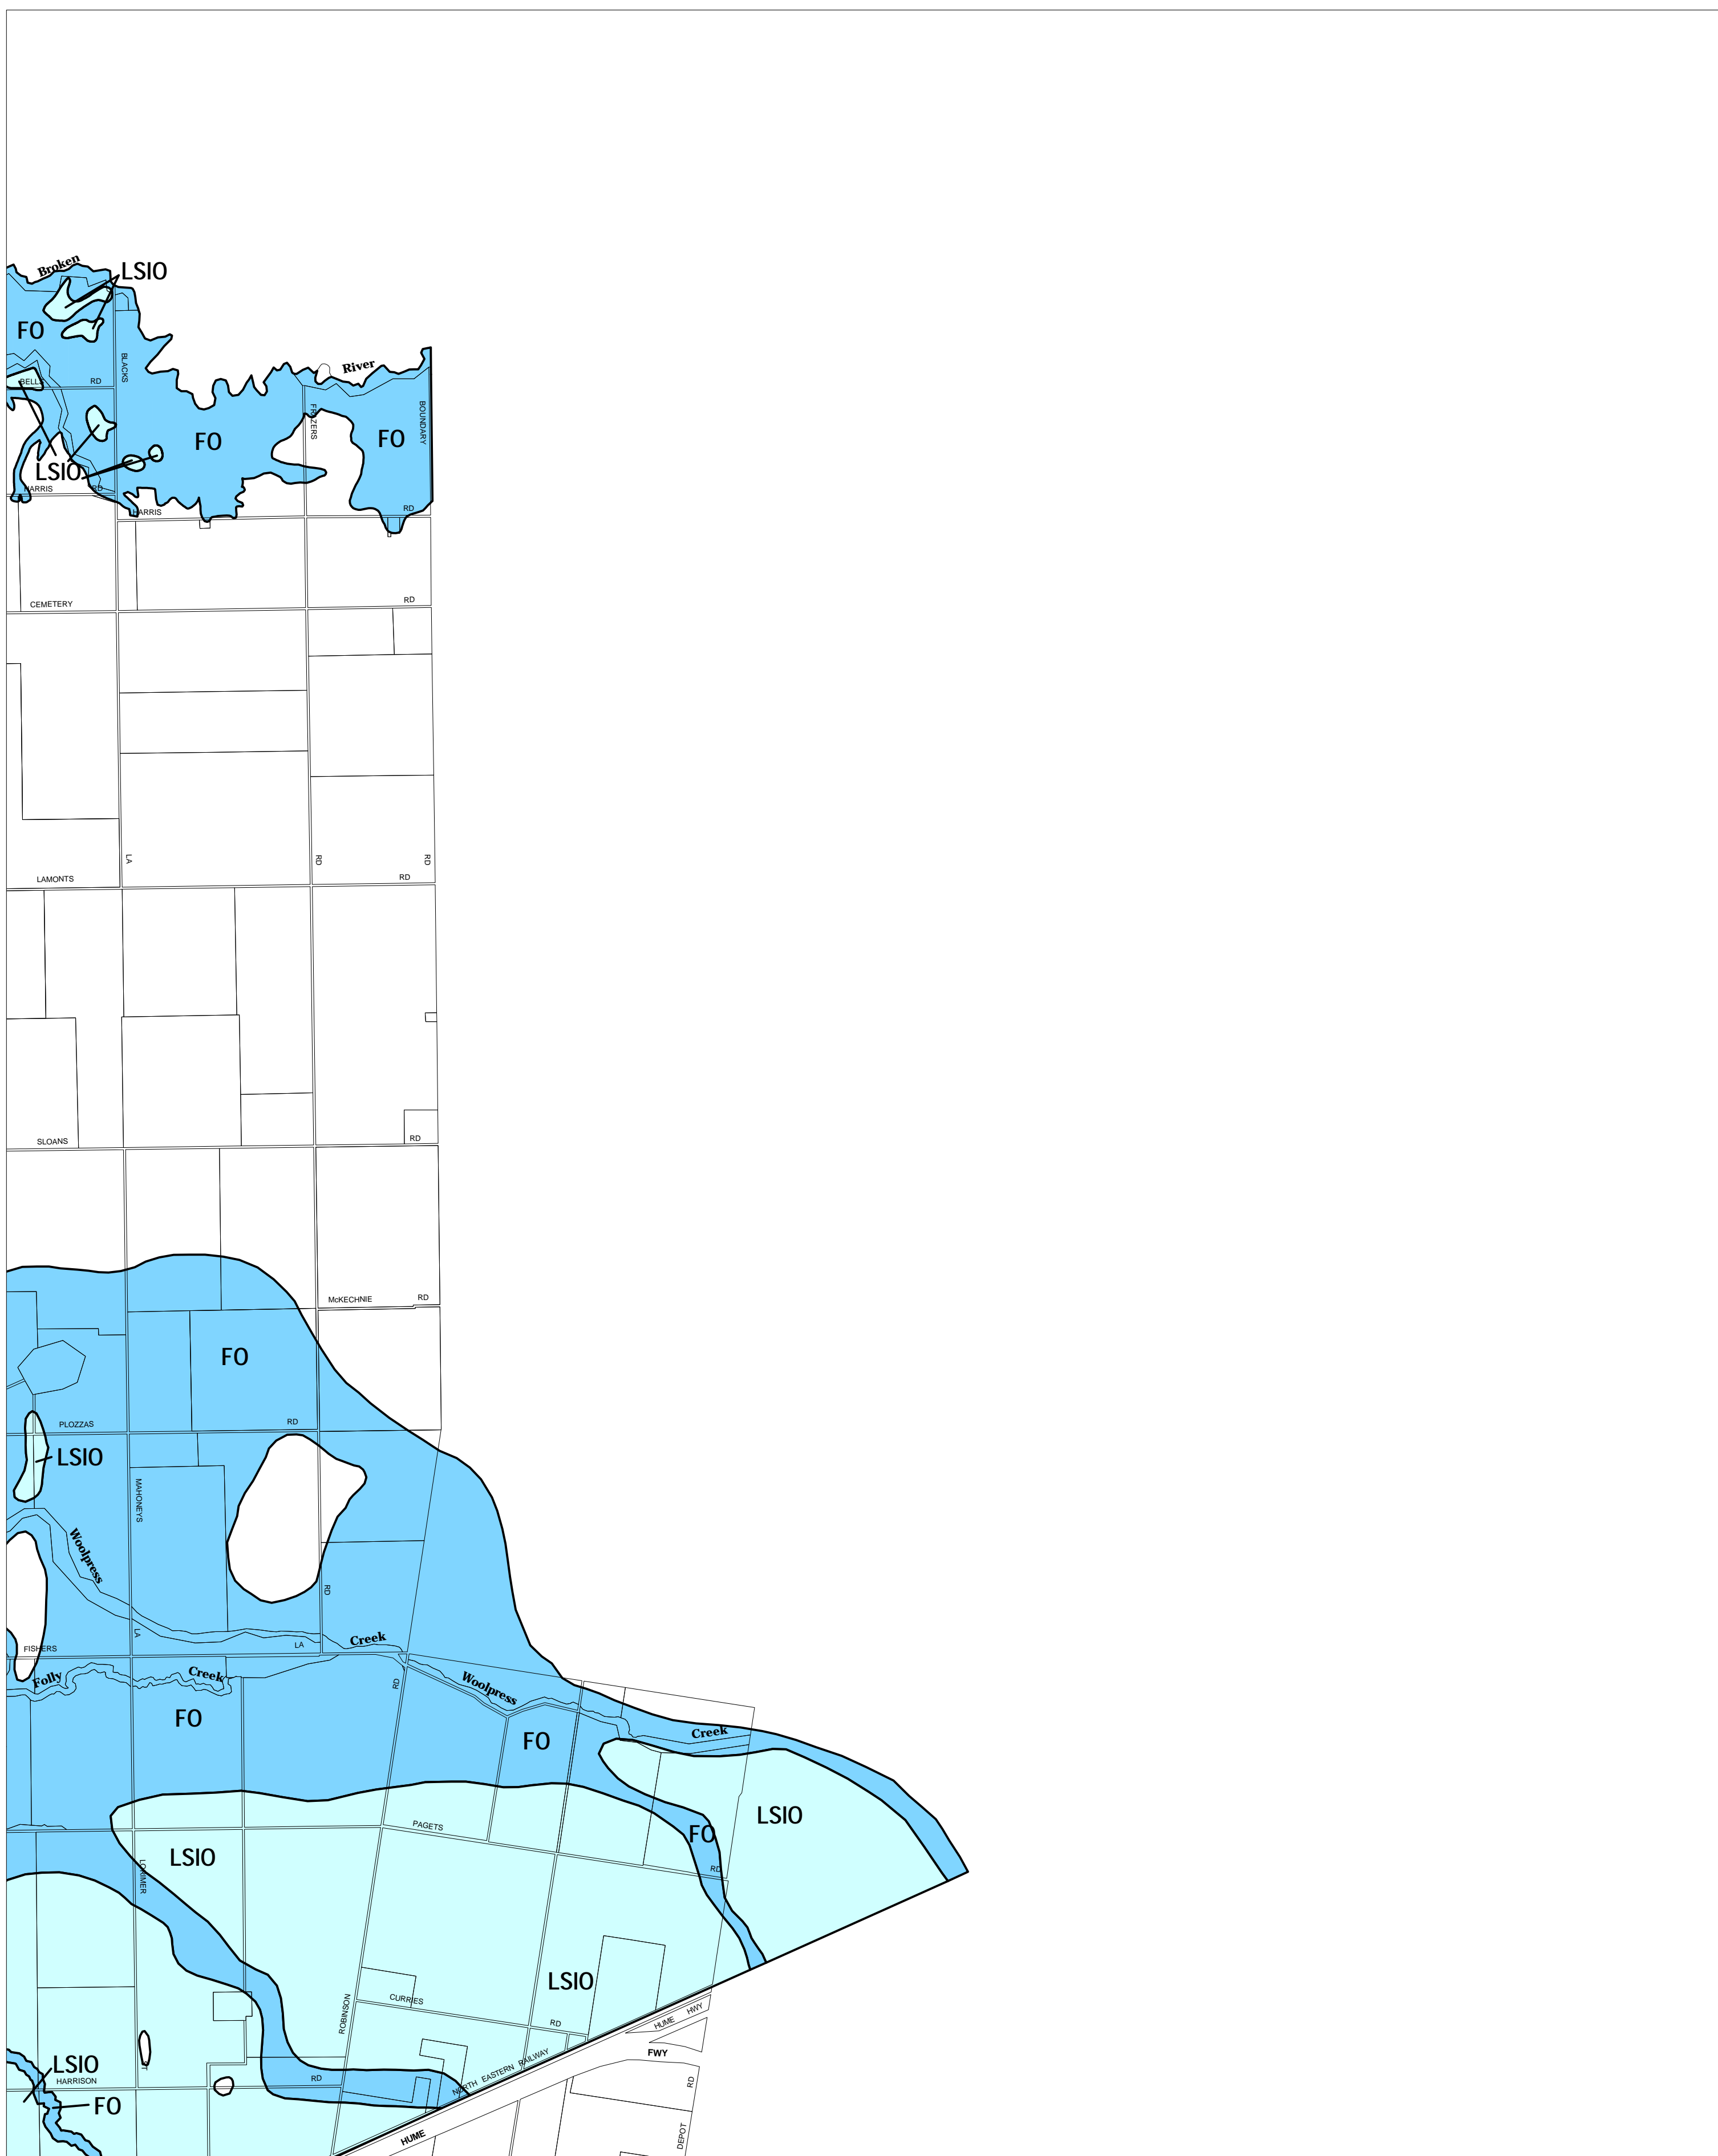

STRATHBOGIE PLANNING SCHEME - LOCAL PROVISION

Overlays

- FO Floodway Overlay
- LSIO Land Subject To Inundation Overlay

AUSTRALIAN MAP GRID ZONE 55

Amendment C14
Printed: 12/4/2006