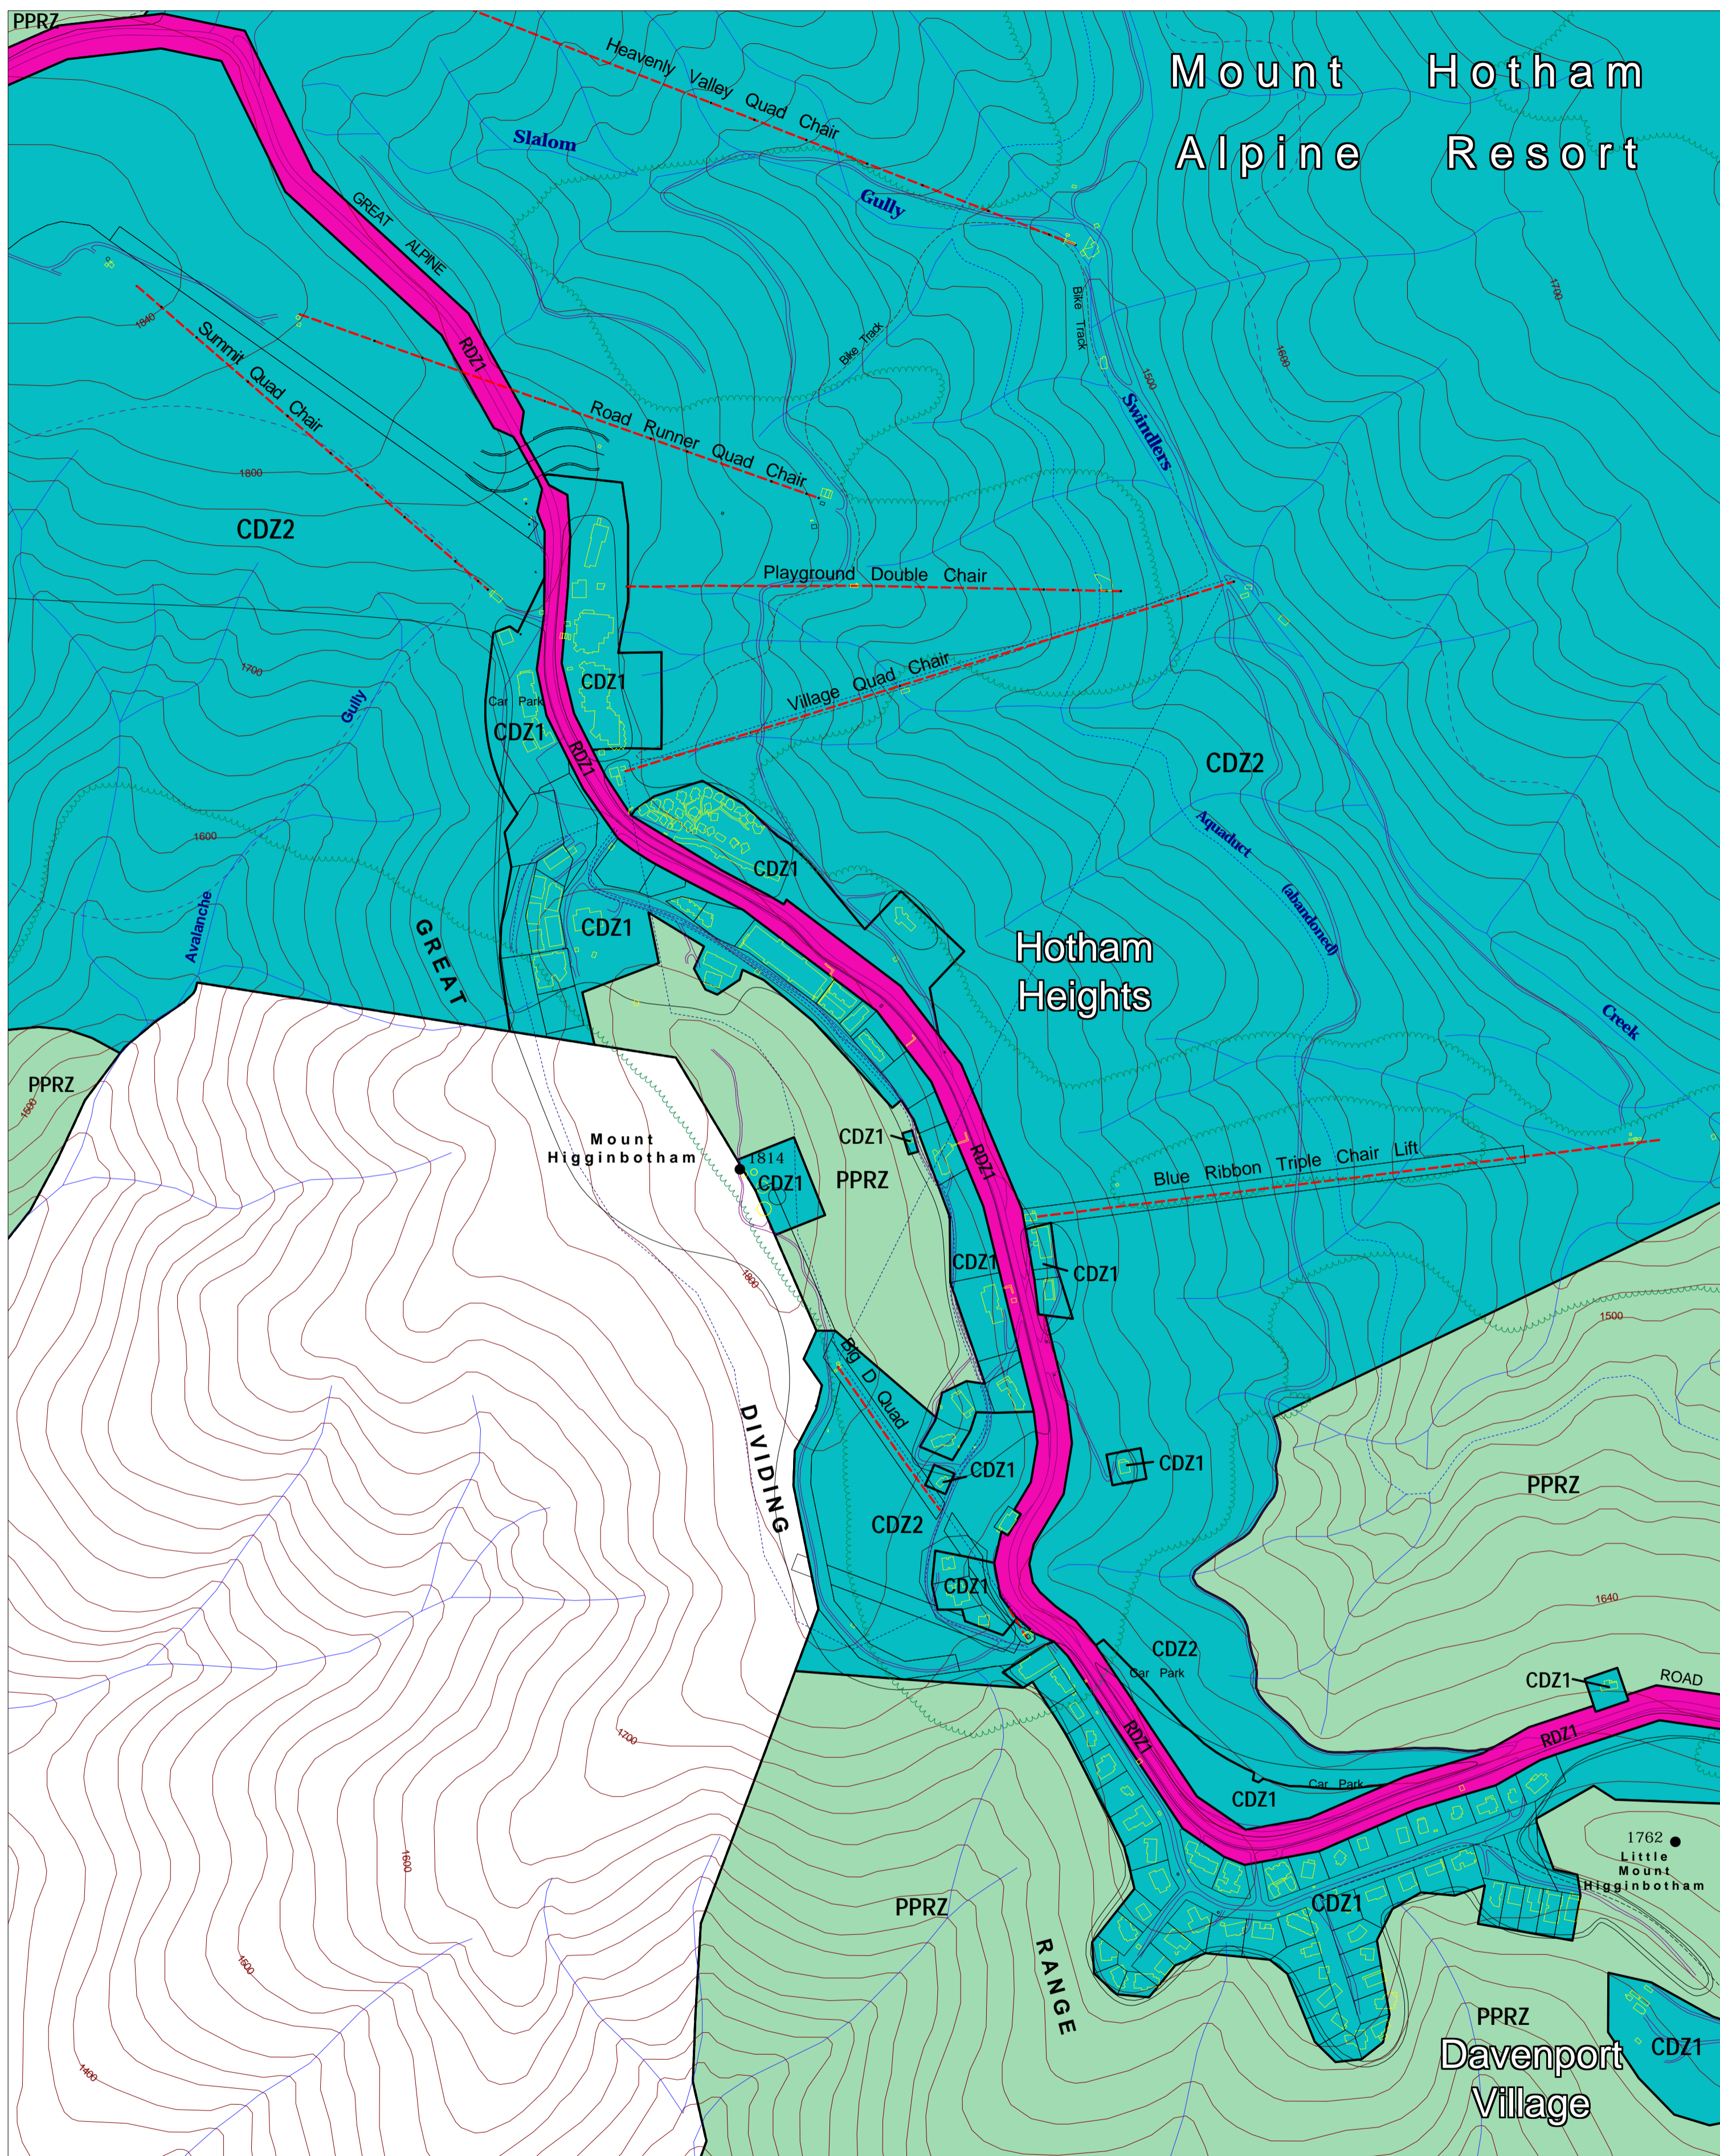

ALPINE RESORTS PLANNING SCHEME - LOCAL PROVISION

AUSTRALIAN MAP GRID ZONE 55

Printed: 20/10/2006

AMENDMENT C17 PART 1