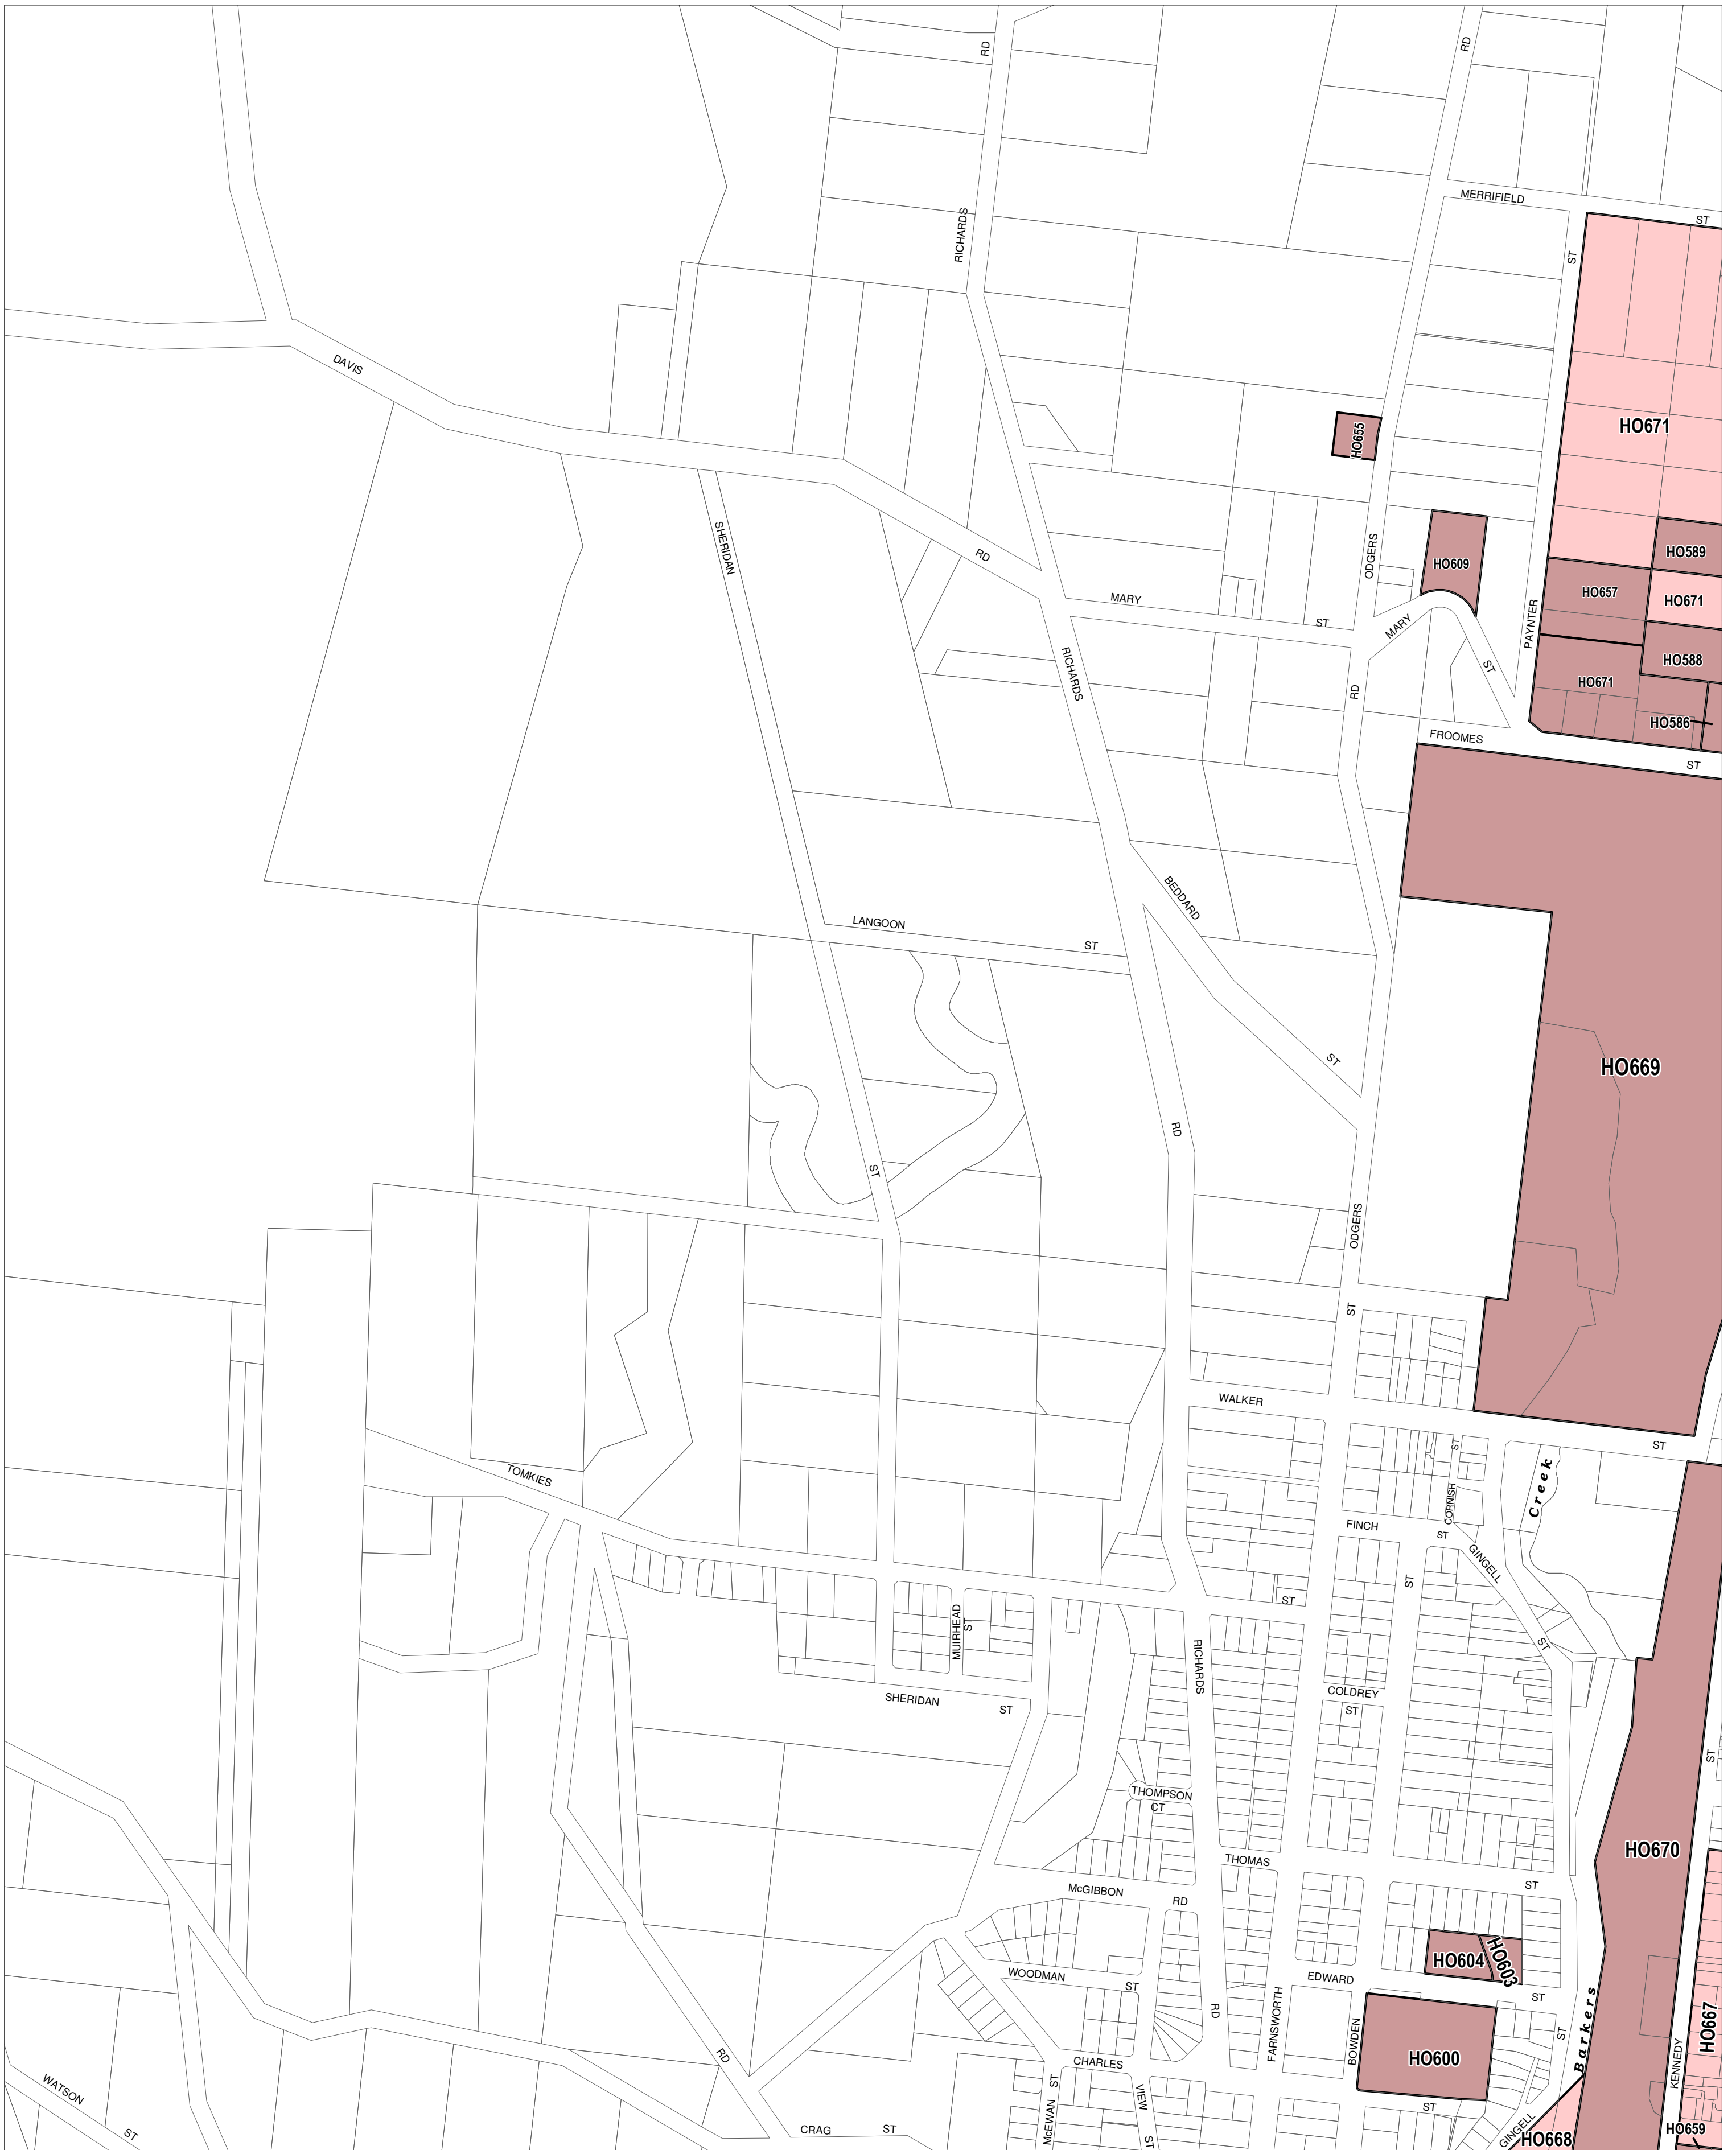

MOUNT ALEXANDER PLANNING SCHEME - LOCAL PROVISION

Overlays
HO Heritage Overlay

AUSTRALIAN MAP GRID ZONE 55

Printed: 14/6/2012

AMENDMENT C62