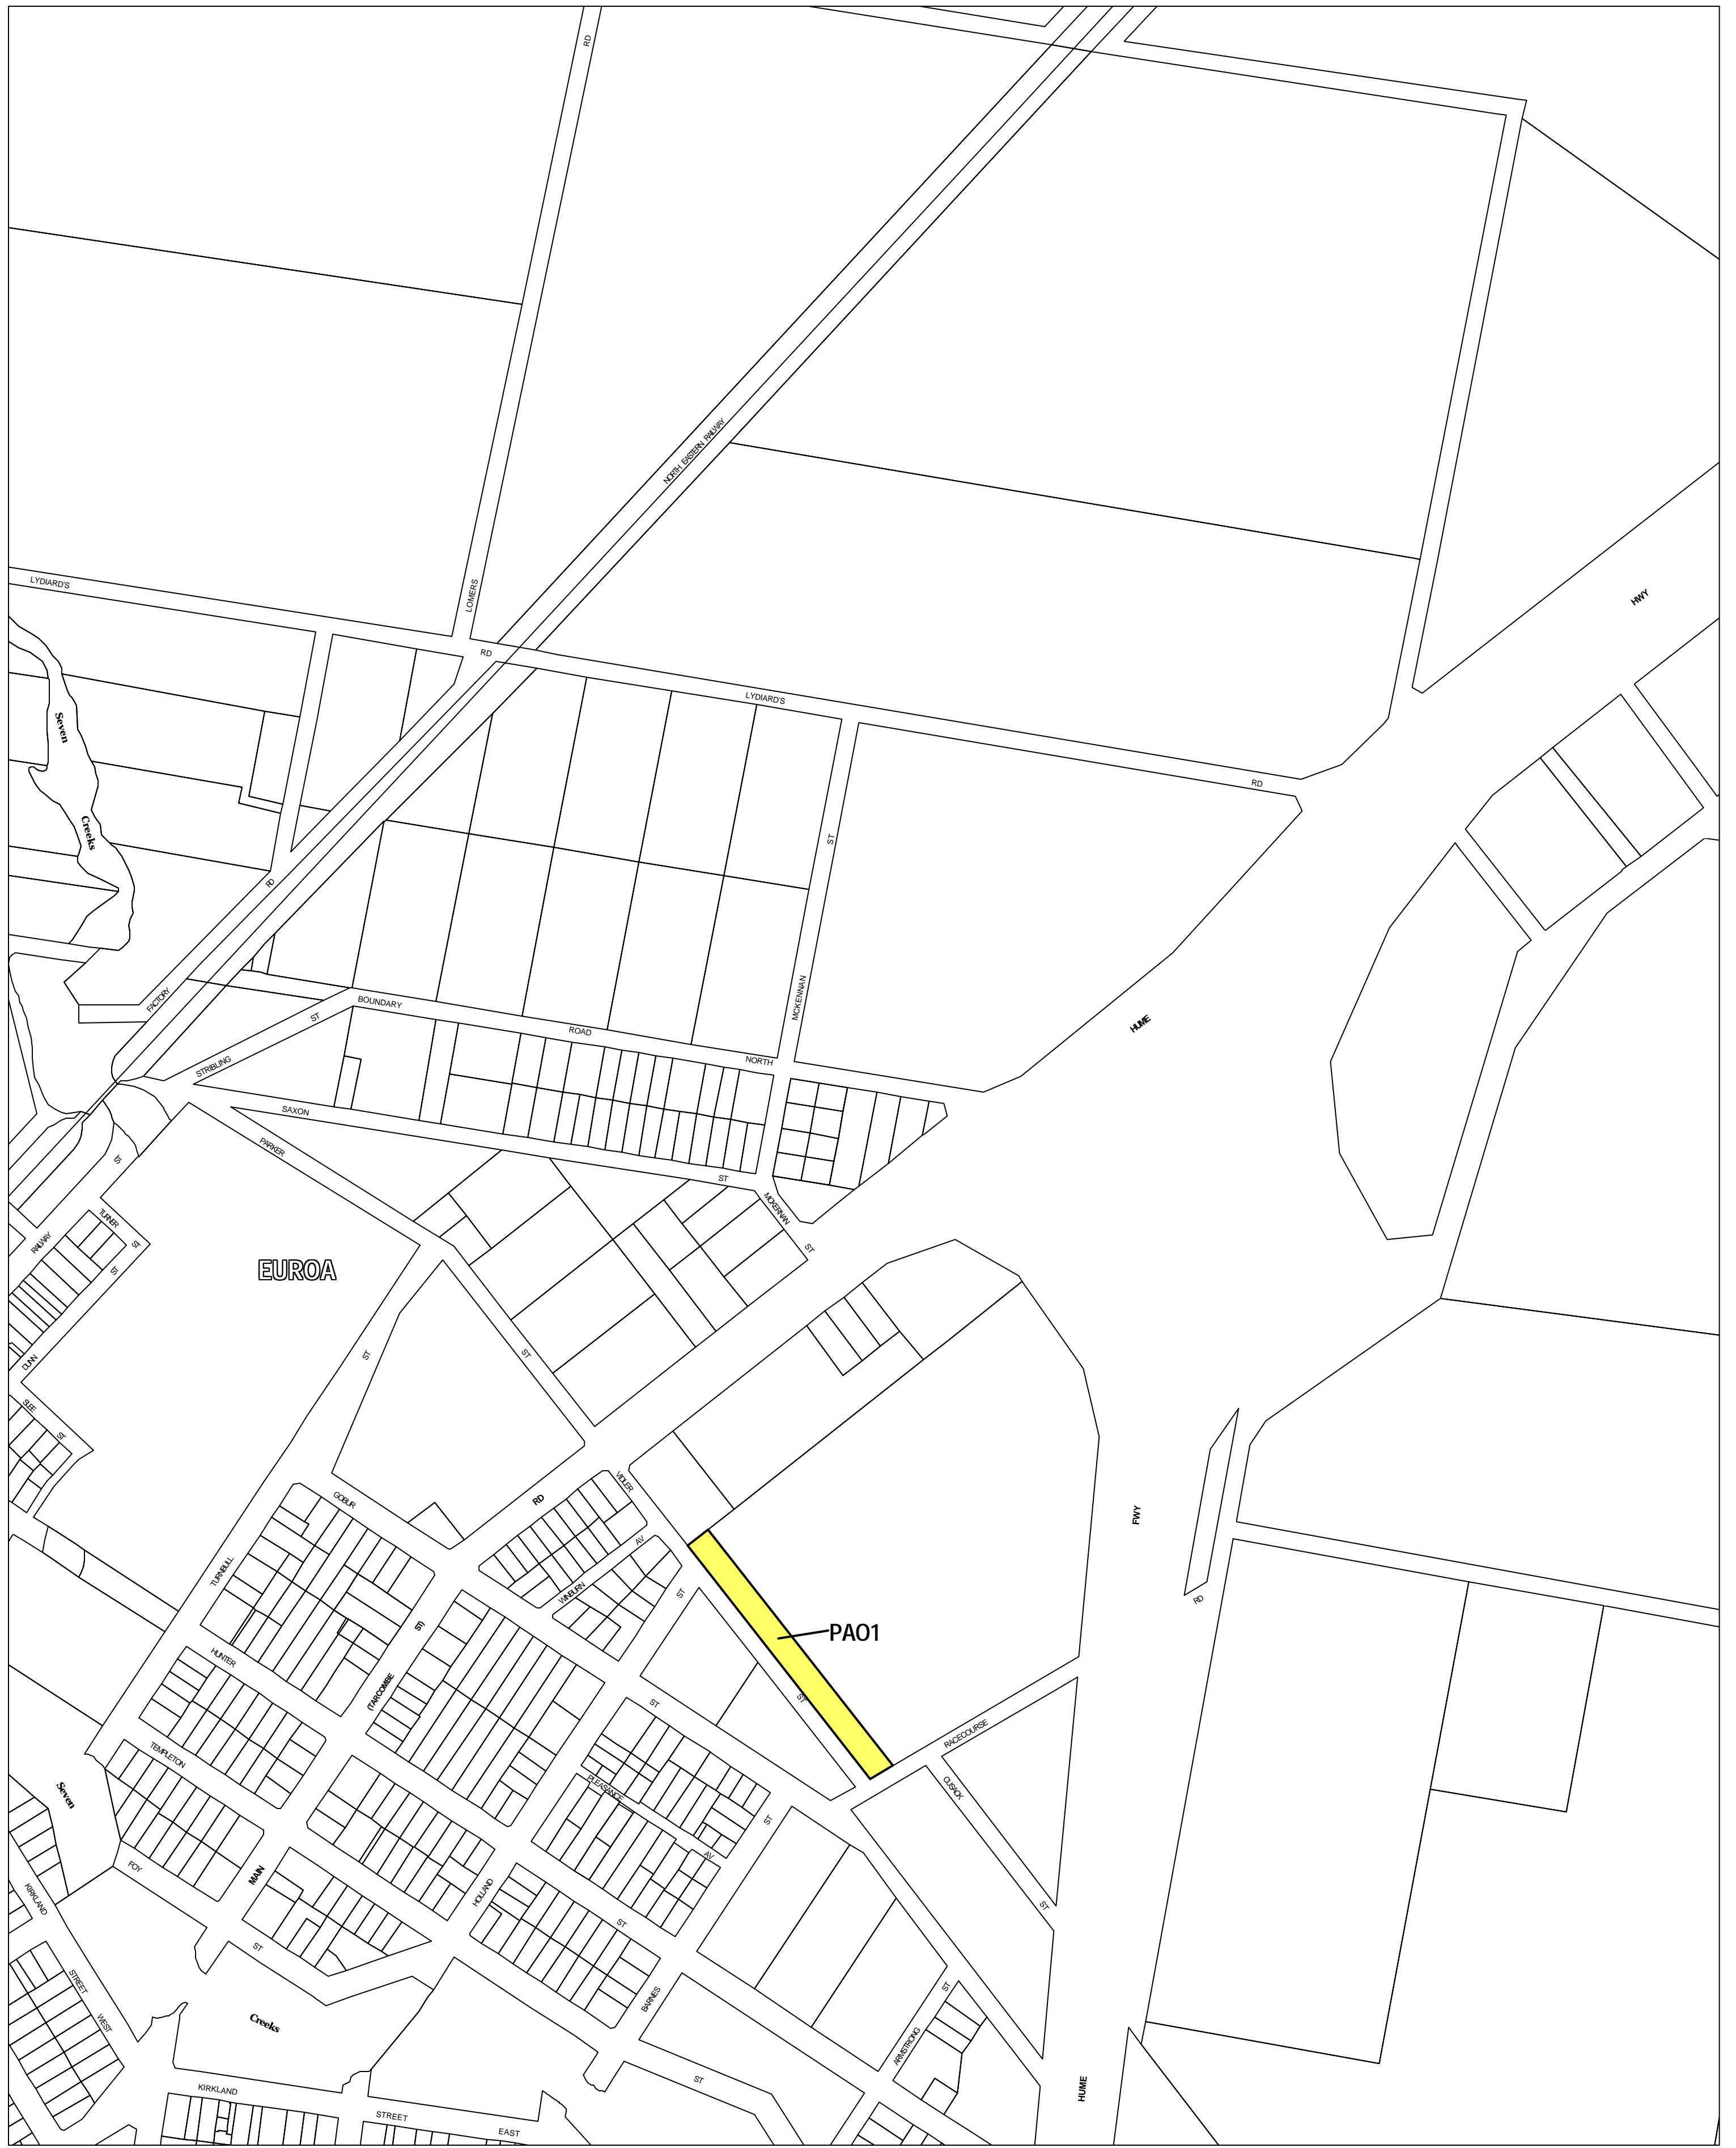

STRATHBOGIE PLANNING SCHEME - LOCAL PROVISION

Overlays
PAO1 Public Acquisition Overlay 1

AUSTRALIAN MAP GRID ZONE 55

Printed: 12/6/2007