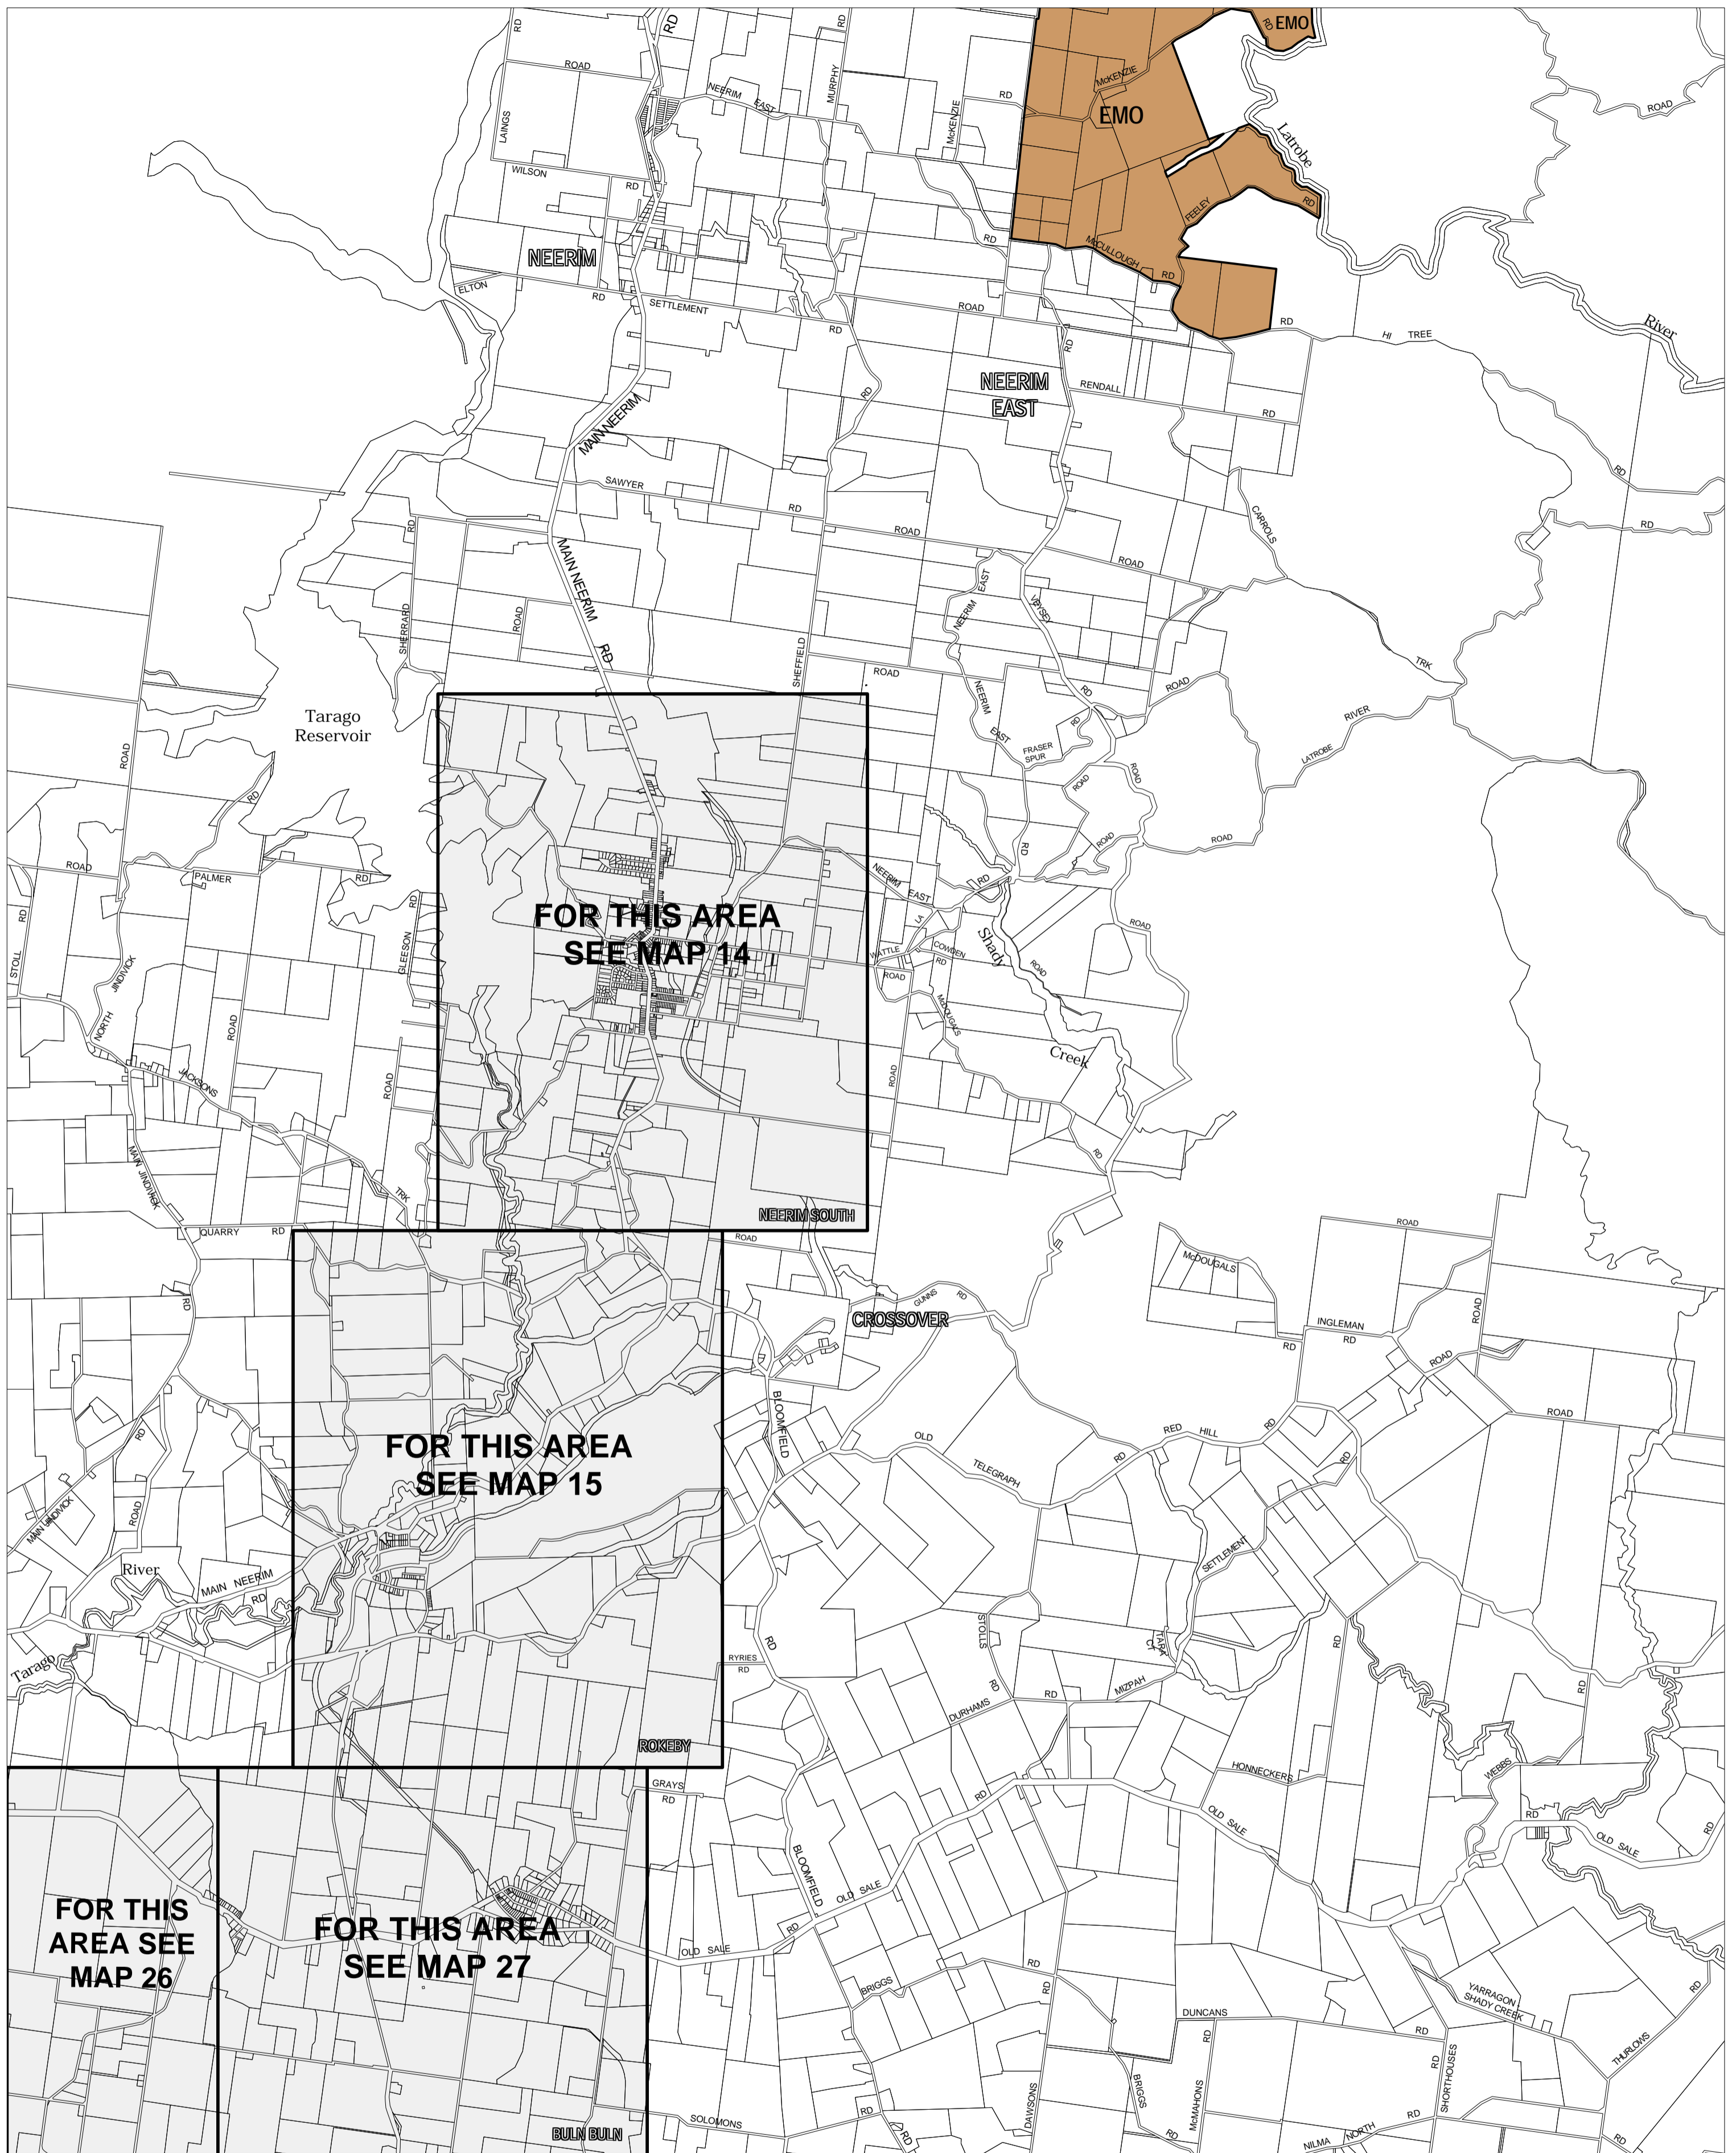

BAW BAW PLANNING SCHEME - LOCAL PROVISION

Overlays
EMO Erosion Management Overlay

AUSTRALIAN MAP GRID ZONE 55

INDEX TO ADJOINING METRIC SERIES MAP

Printed: 18/7/2007

AMENDMENT C17