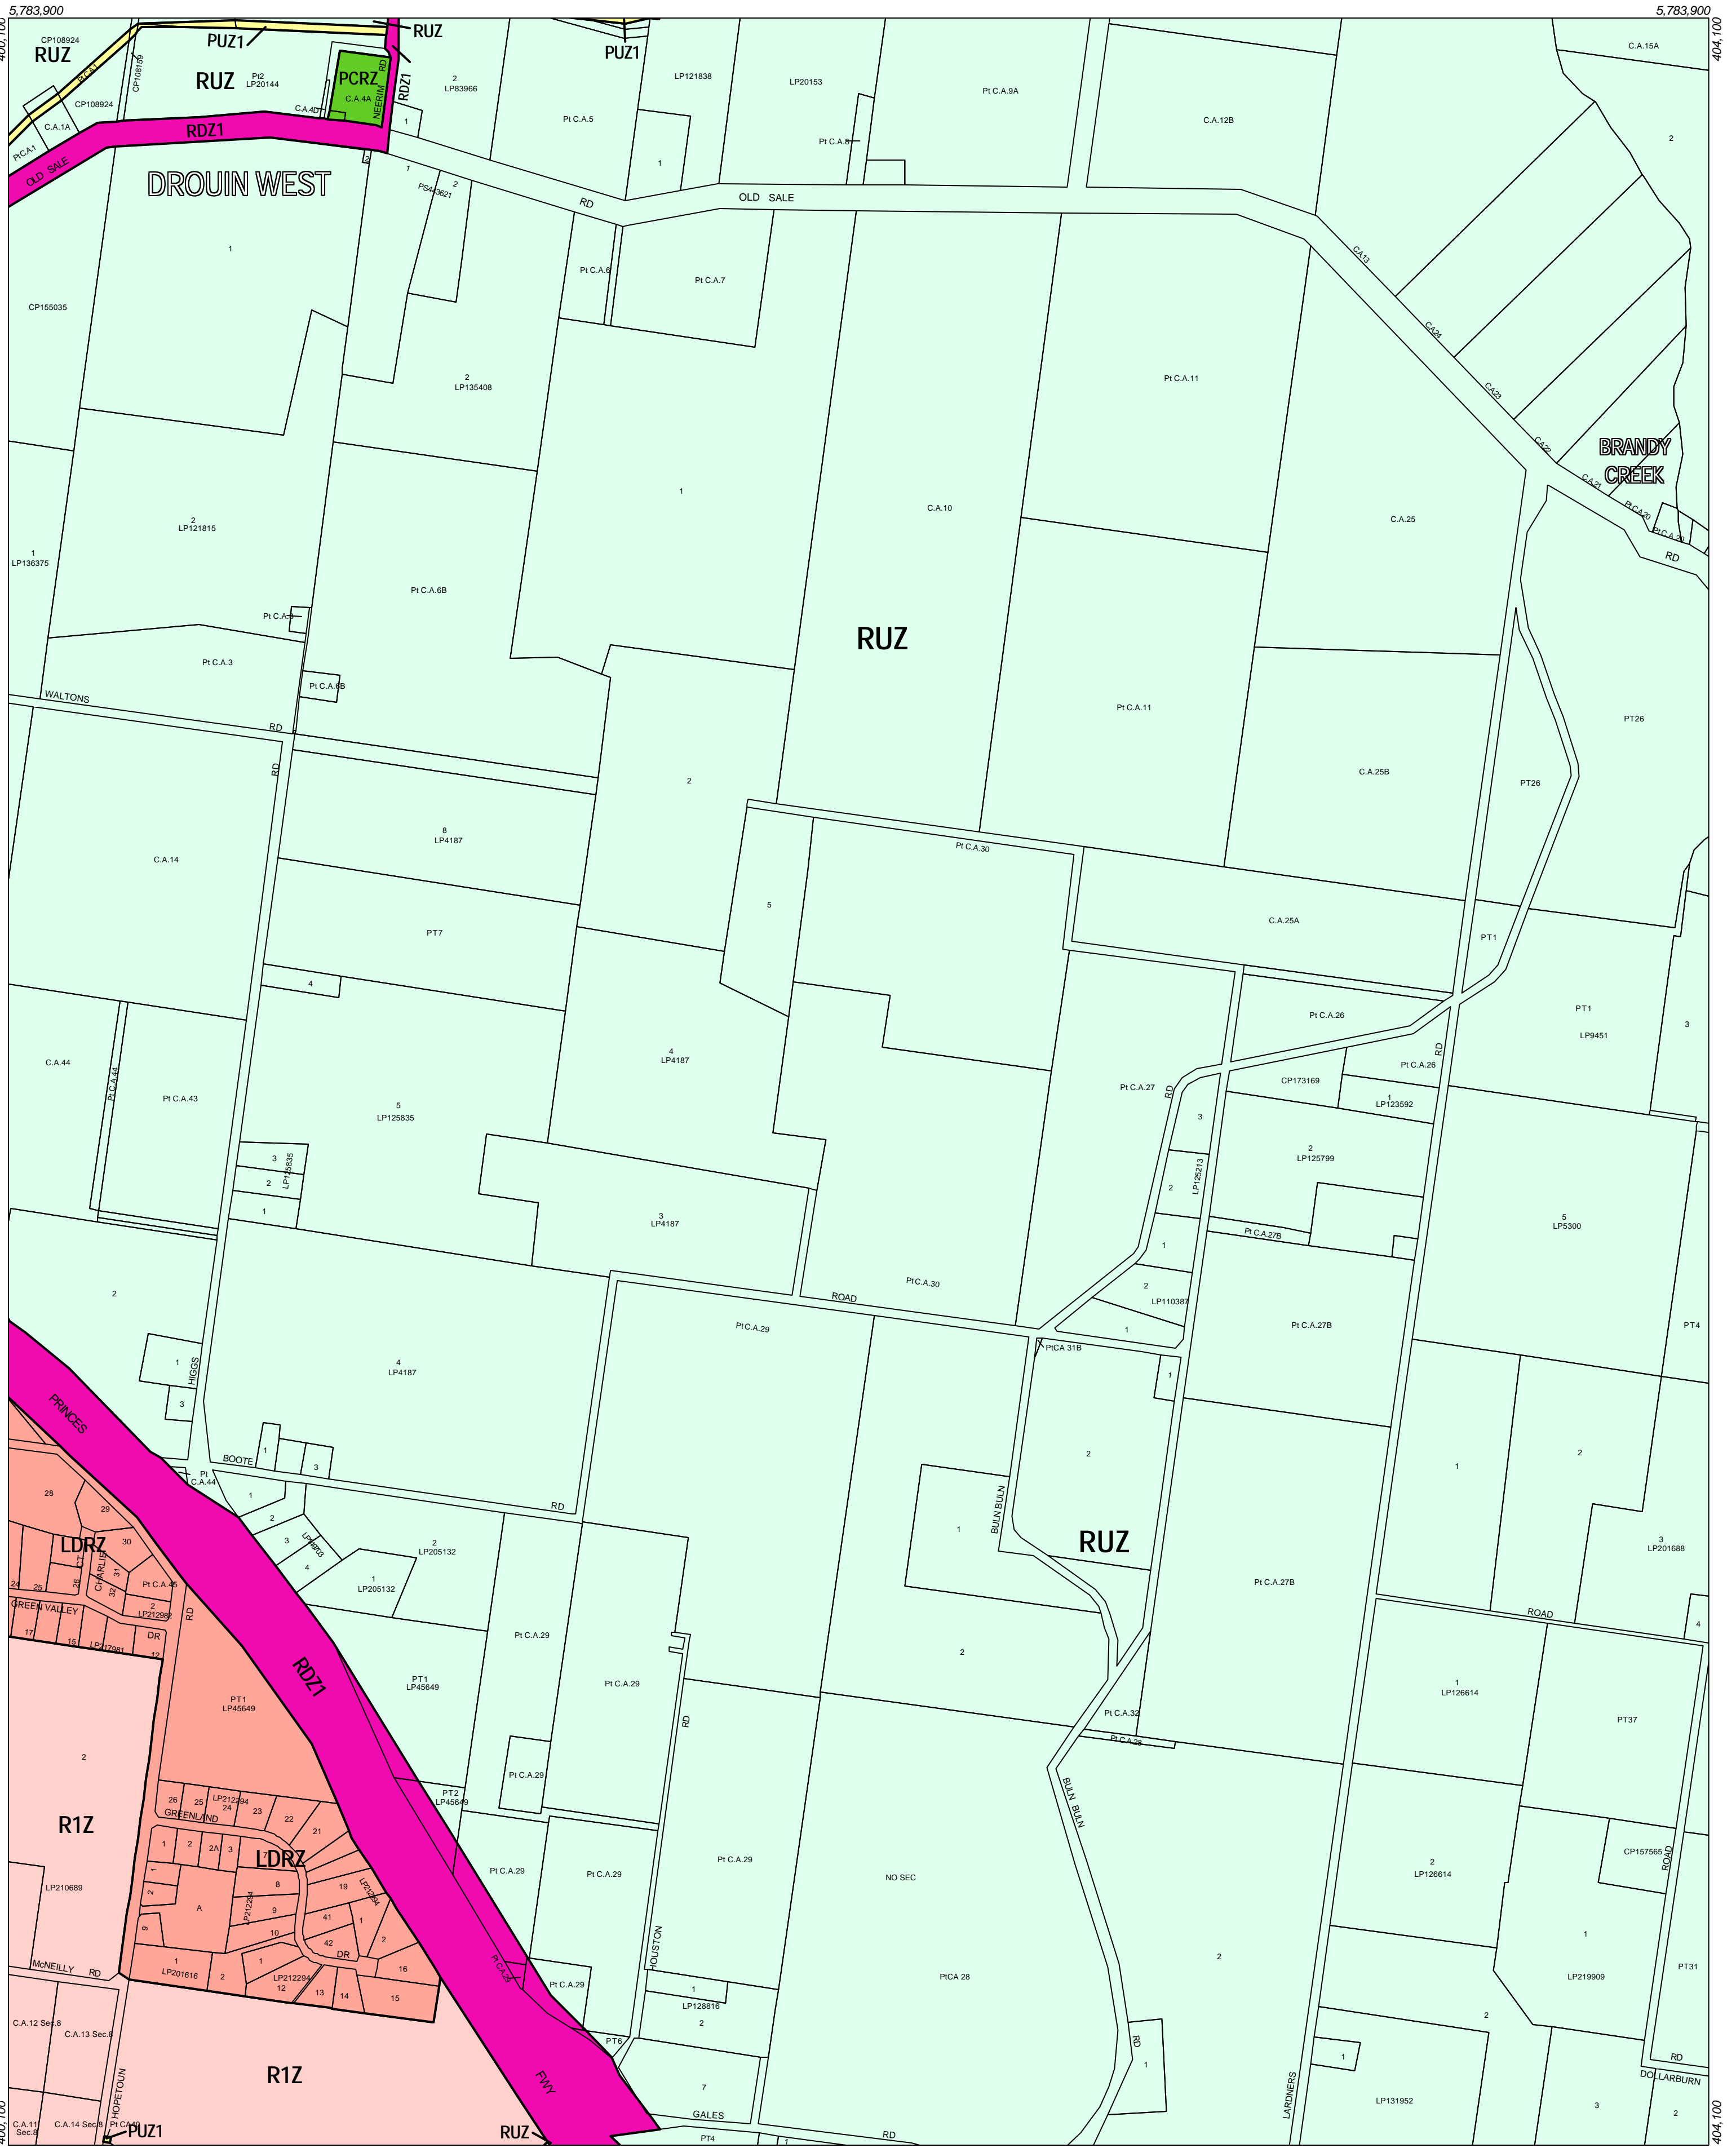

BAW BAW PLANNING SCHEME - LOCAL PROVISION

This publication is copyright. No part may be reproduced by any process except in accordance with the provisions of the Copyright Act 1968, State of Victoria.

This map should be read in conjunction with additional Planning Overlay Maps (if applicable) as indicated on the INDEX TO MAPS.

Zone	Description
Public Land	Public Conservation And Resource
Zone	Public Use Zone Service And
Utility	Road Zone Category 1
Residential	Low Density Residential Zone
Rural	Rural Zone

200 400 600 800 1000 m

AUSTRALIAN MAP GRID ZONE 55

Amendment C17
Printed: 2016/2003

INDEX TO ADJOINING METRIC SERIES MAP

Victoria
The Place To Be