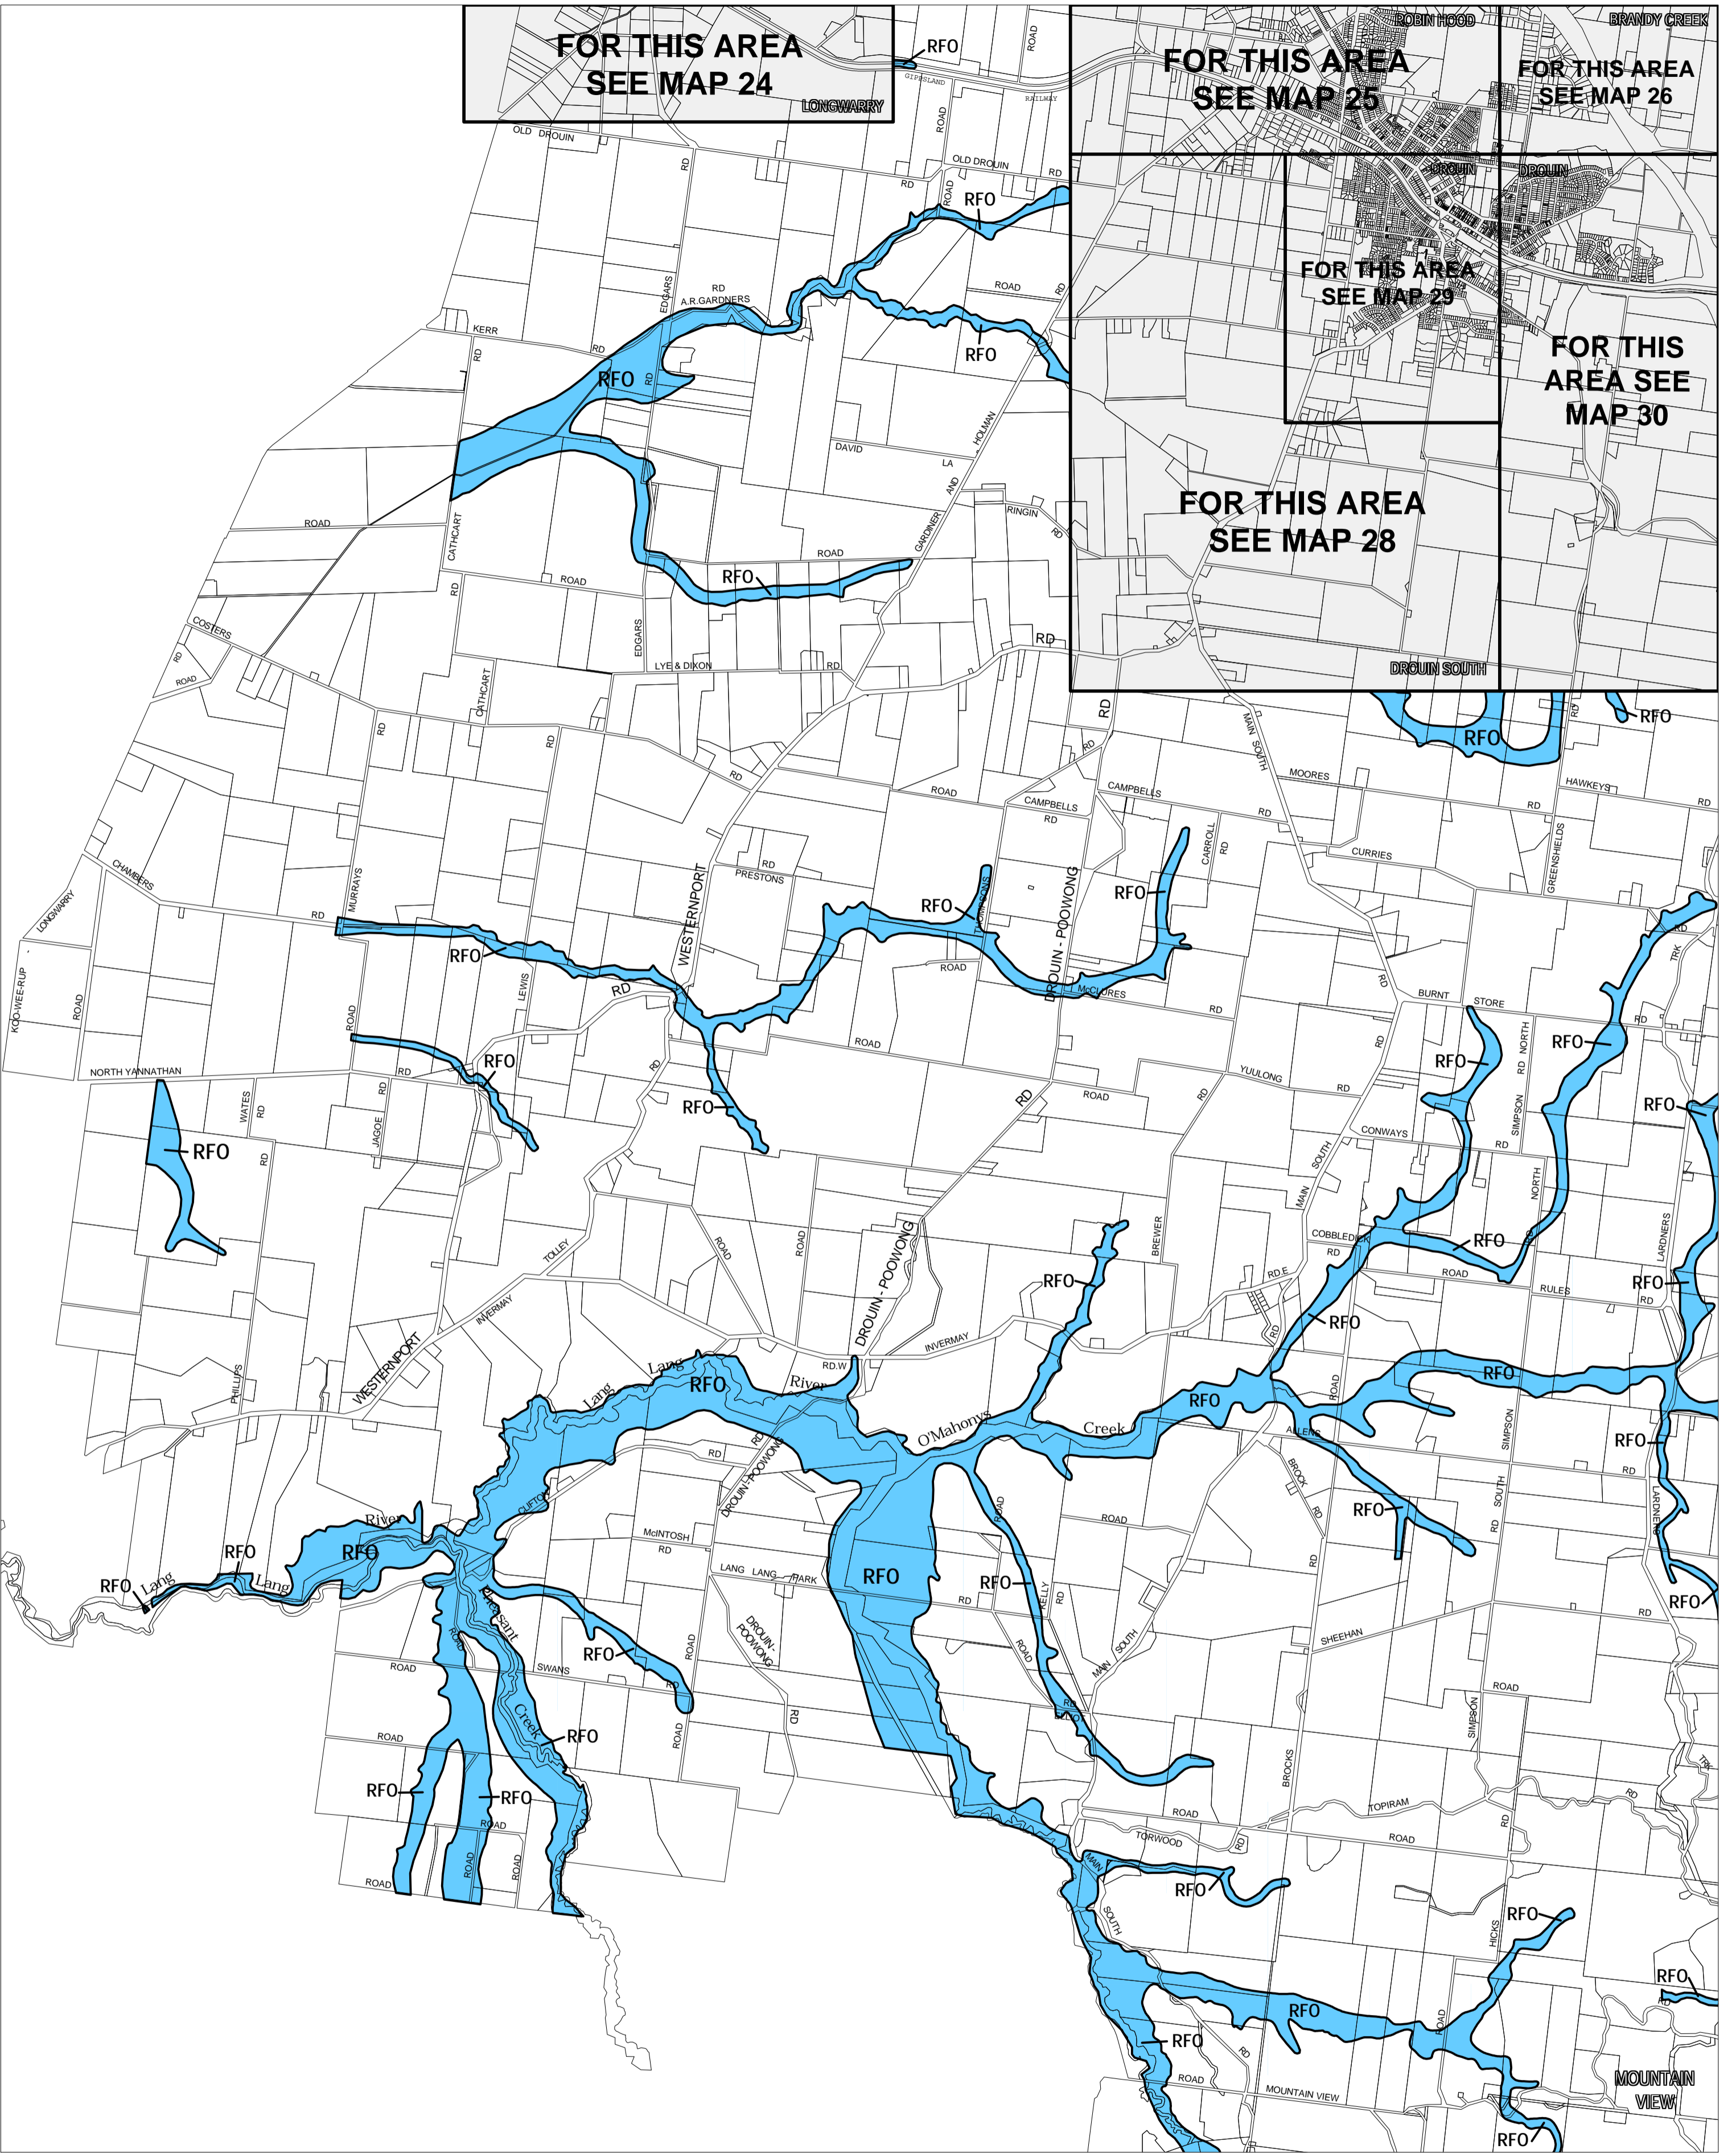

BAW BAW PLANNING SCHEME - LOCAL PROVISION

Overlays

- RFO Rural Floodway Overlay

Printed: 2017/2007

AMENDMENT C17