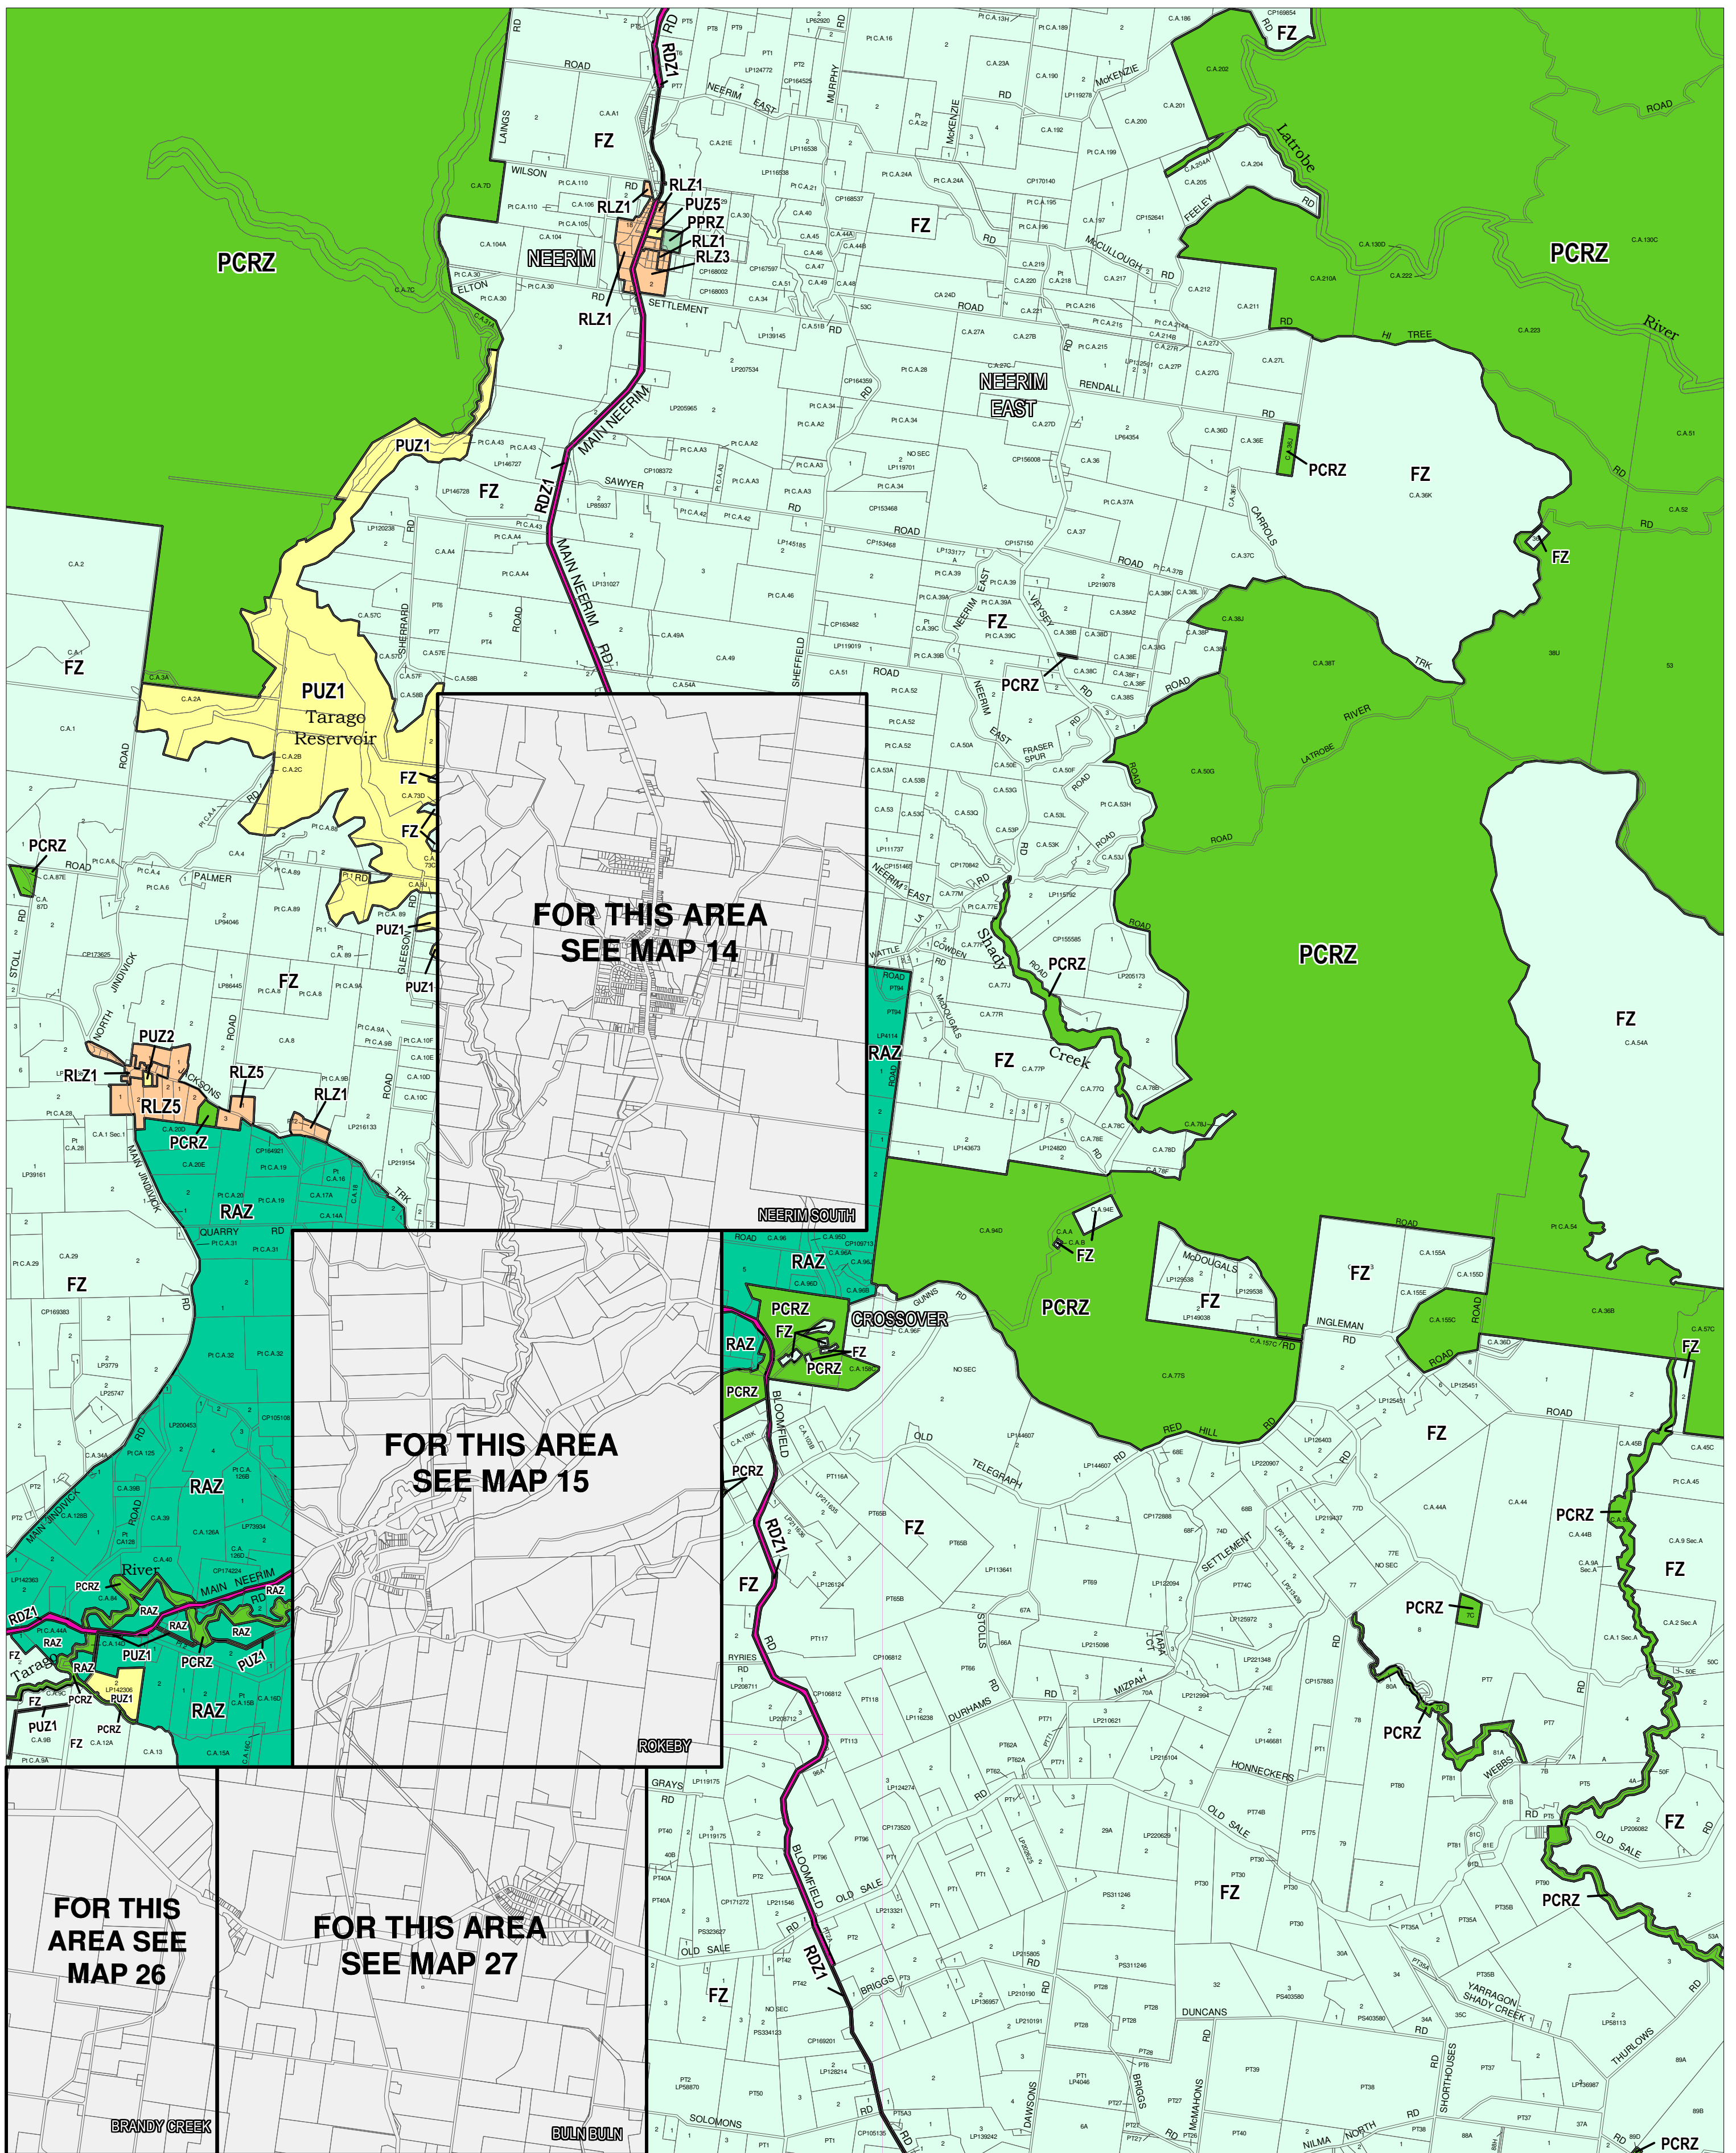

BAW BAW PLANNING SCHEME - LOCAL PROVISION

Public Land	Rural Activity Zone
Public Conservation And Resource Zone	RLZ1 Rural Living Zone - Schedule 1
Public Park And Recreation Zone	RLZ3 Rural Living Zone - Schedule 3
Public Use Zone - Cemetery/crematorium	RLZ5 Rural Living Zone - Schedule 5
Public Use Zone - Education	
Public Use Zone - Service And Utility	
Road Zone - Category 1	
Rural	
Farming Zone	

AUSTRALIAN MAP GRID ZONE 55