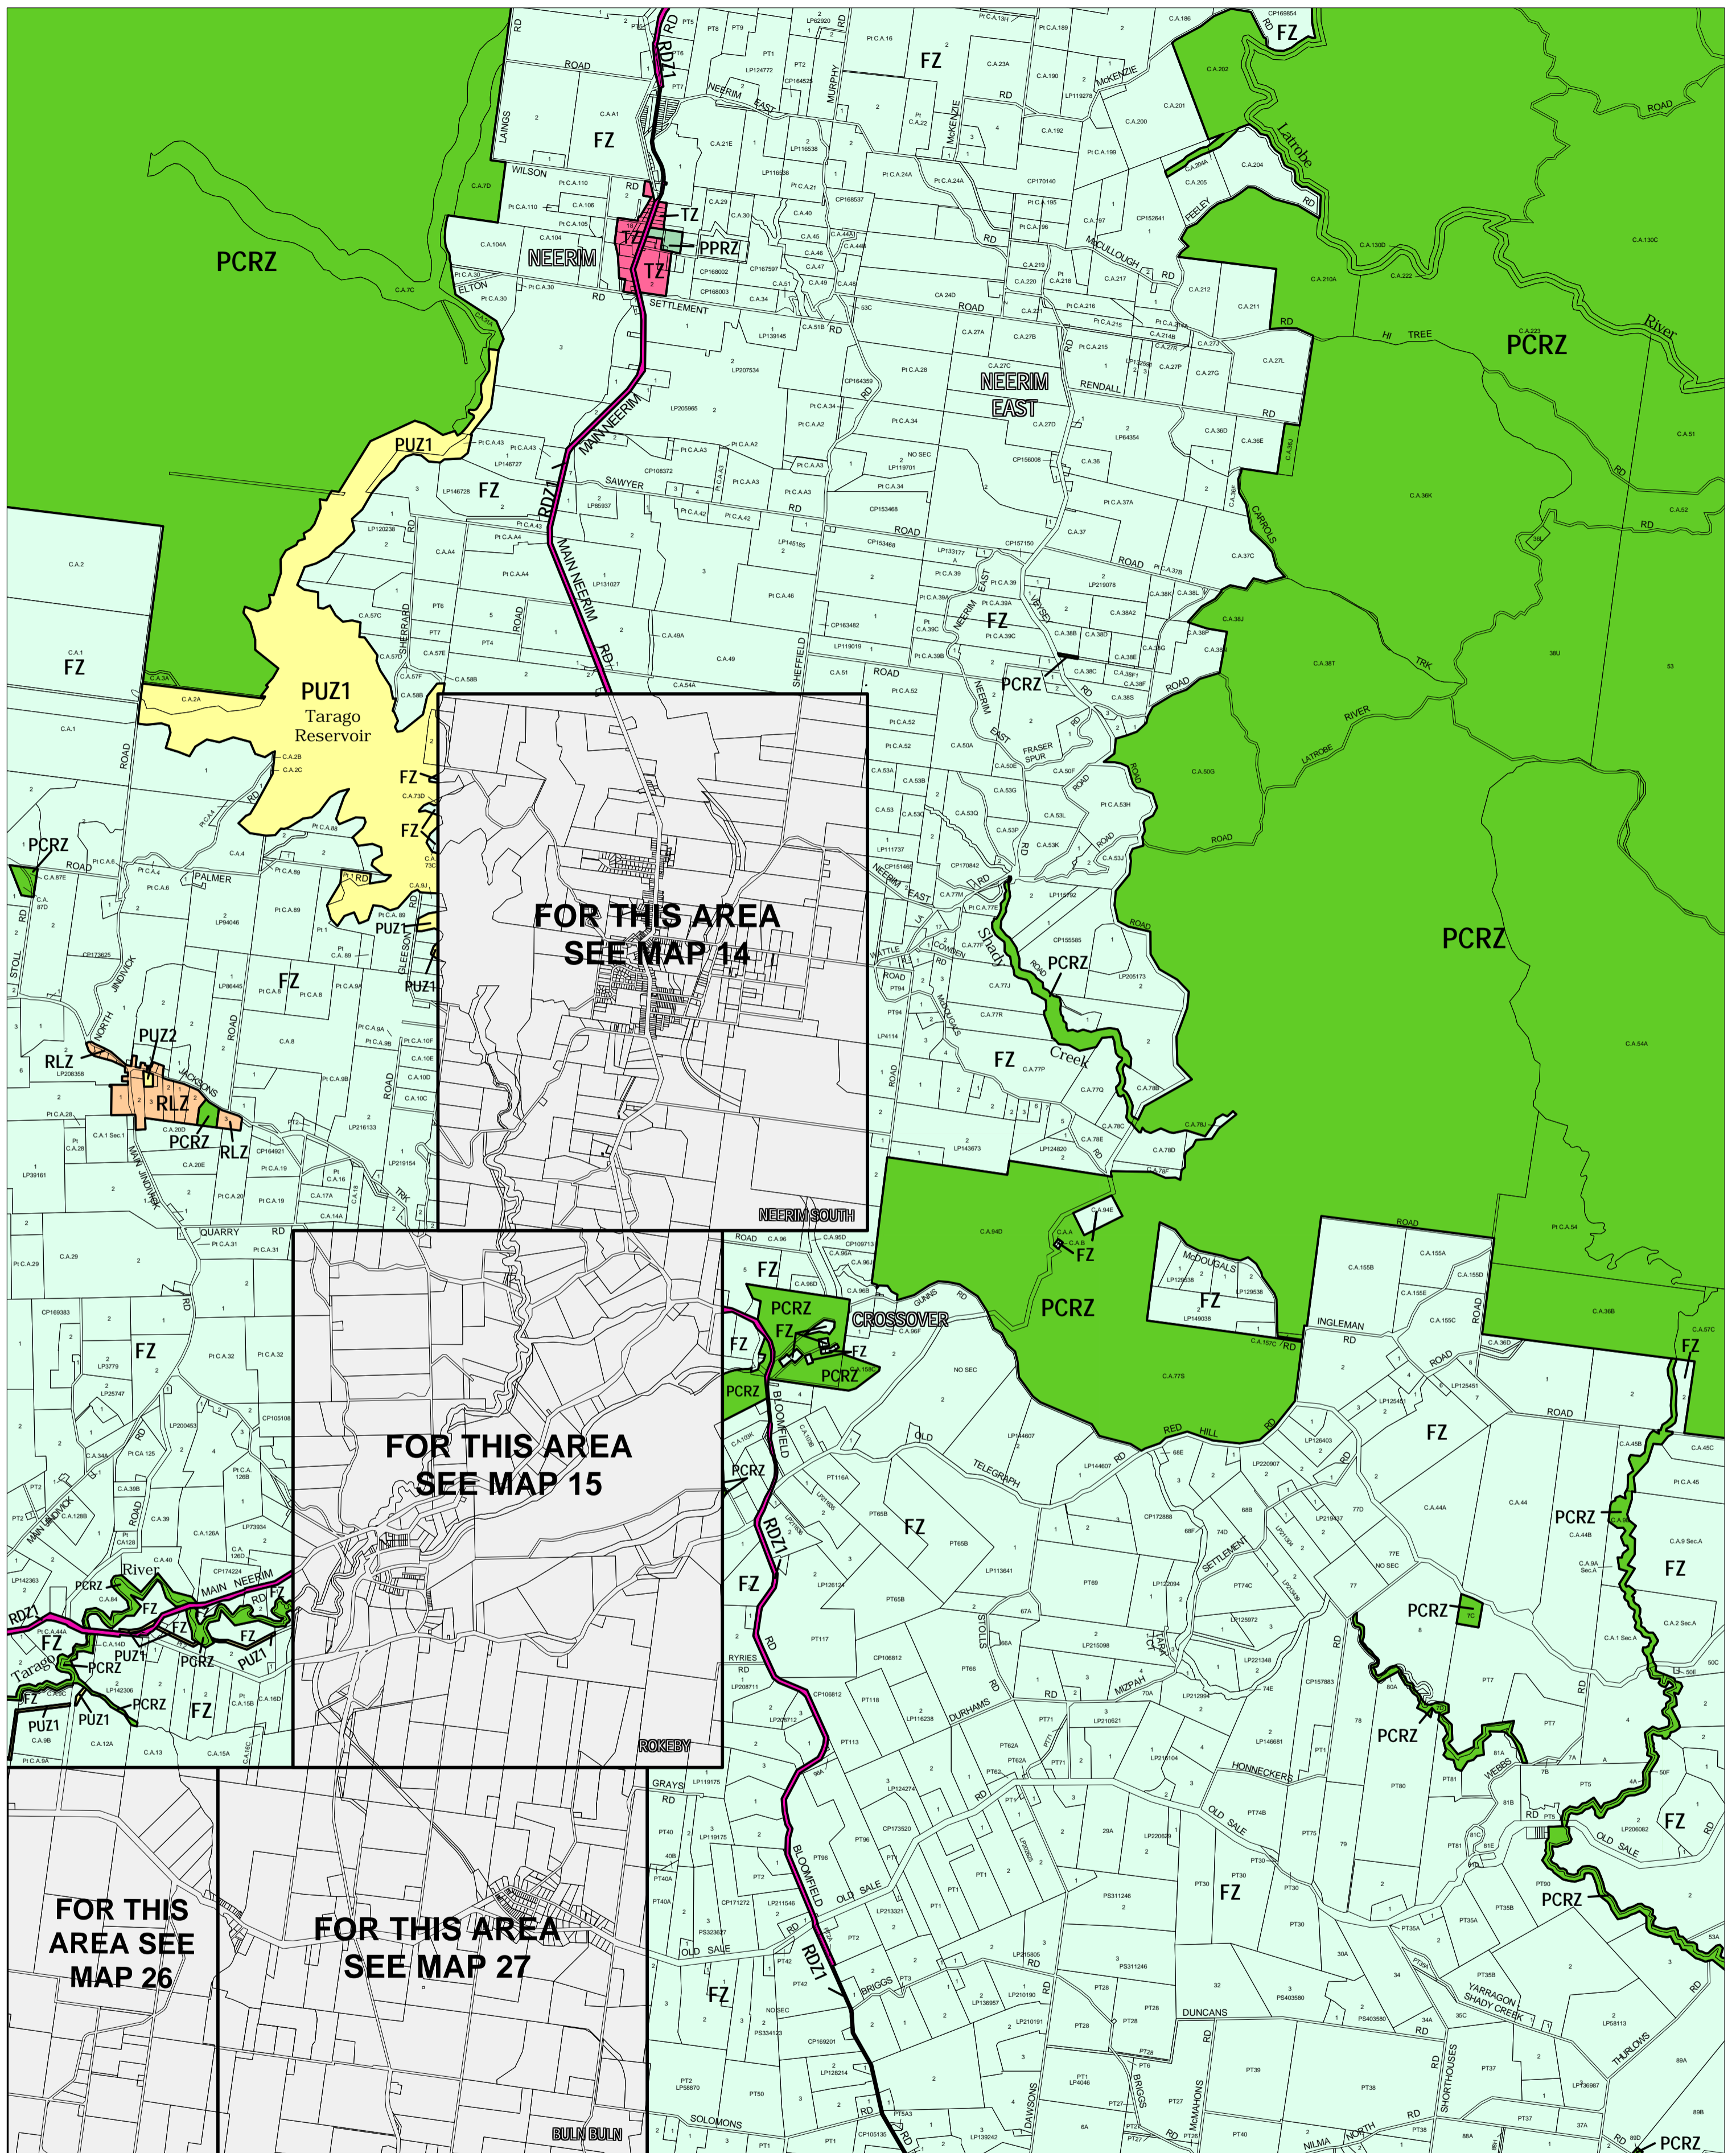

BAW BAW PLANNING SCHEME - LOCAL PROVISION

1. **Public Land**
2. Public Conservation And Resource Zone
   - Public Park And Recreation Zone
   - Public Use Zone Education
   - Public Use Zone Service And Utility
   - Road Zone Category 1
3. **Residential**
4. Township Zone
5. **Rural**
6. Farming Zone
   - Rural Living Zone

AUSTRALIAN MAP GRID ZONE 55

Printed: 24/10/2006

AMENDMENT C37