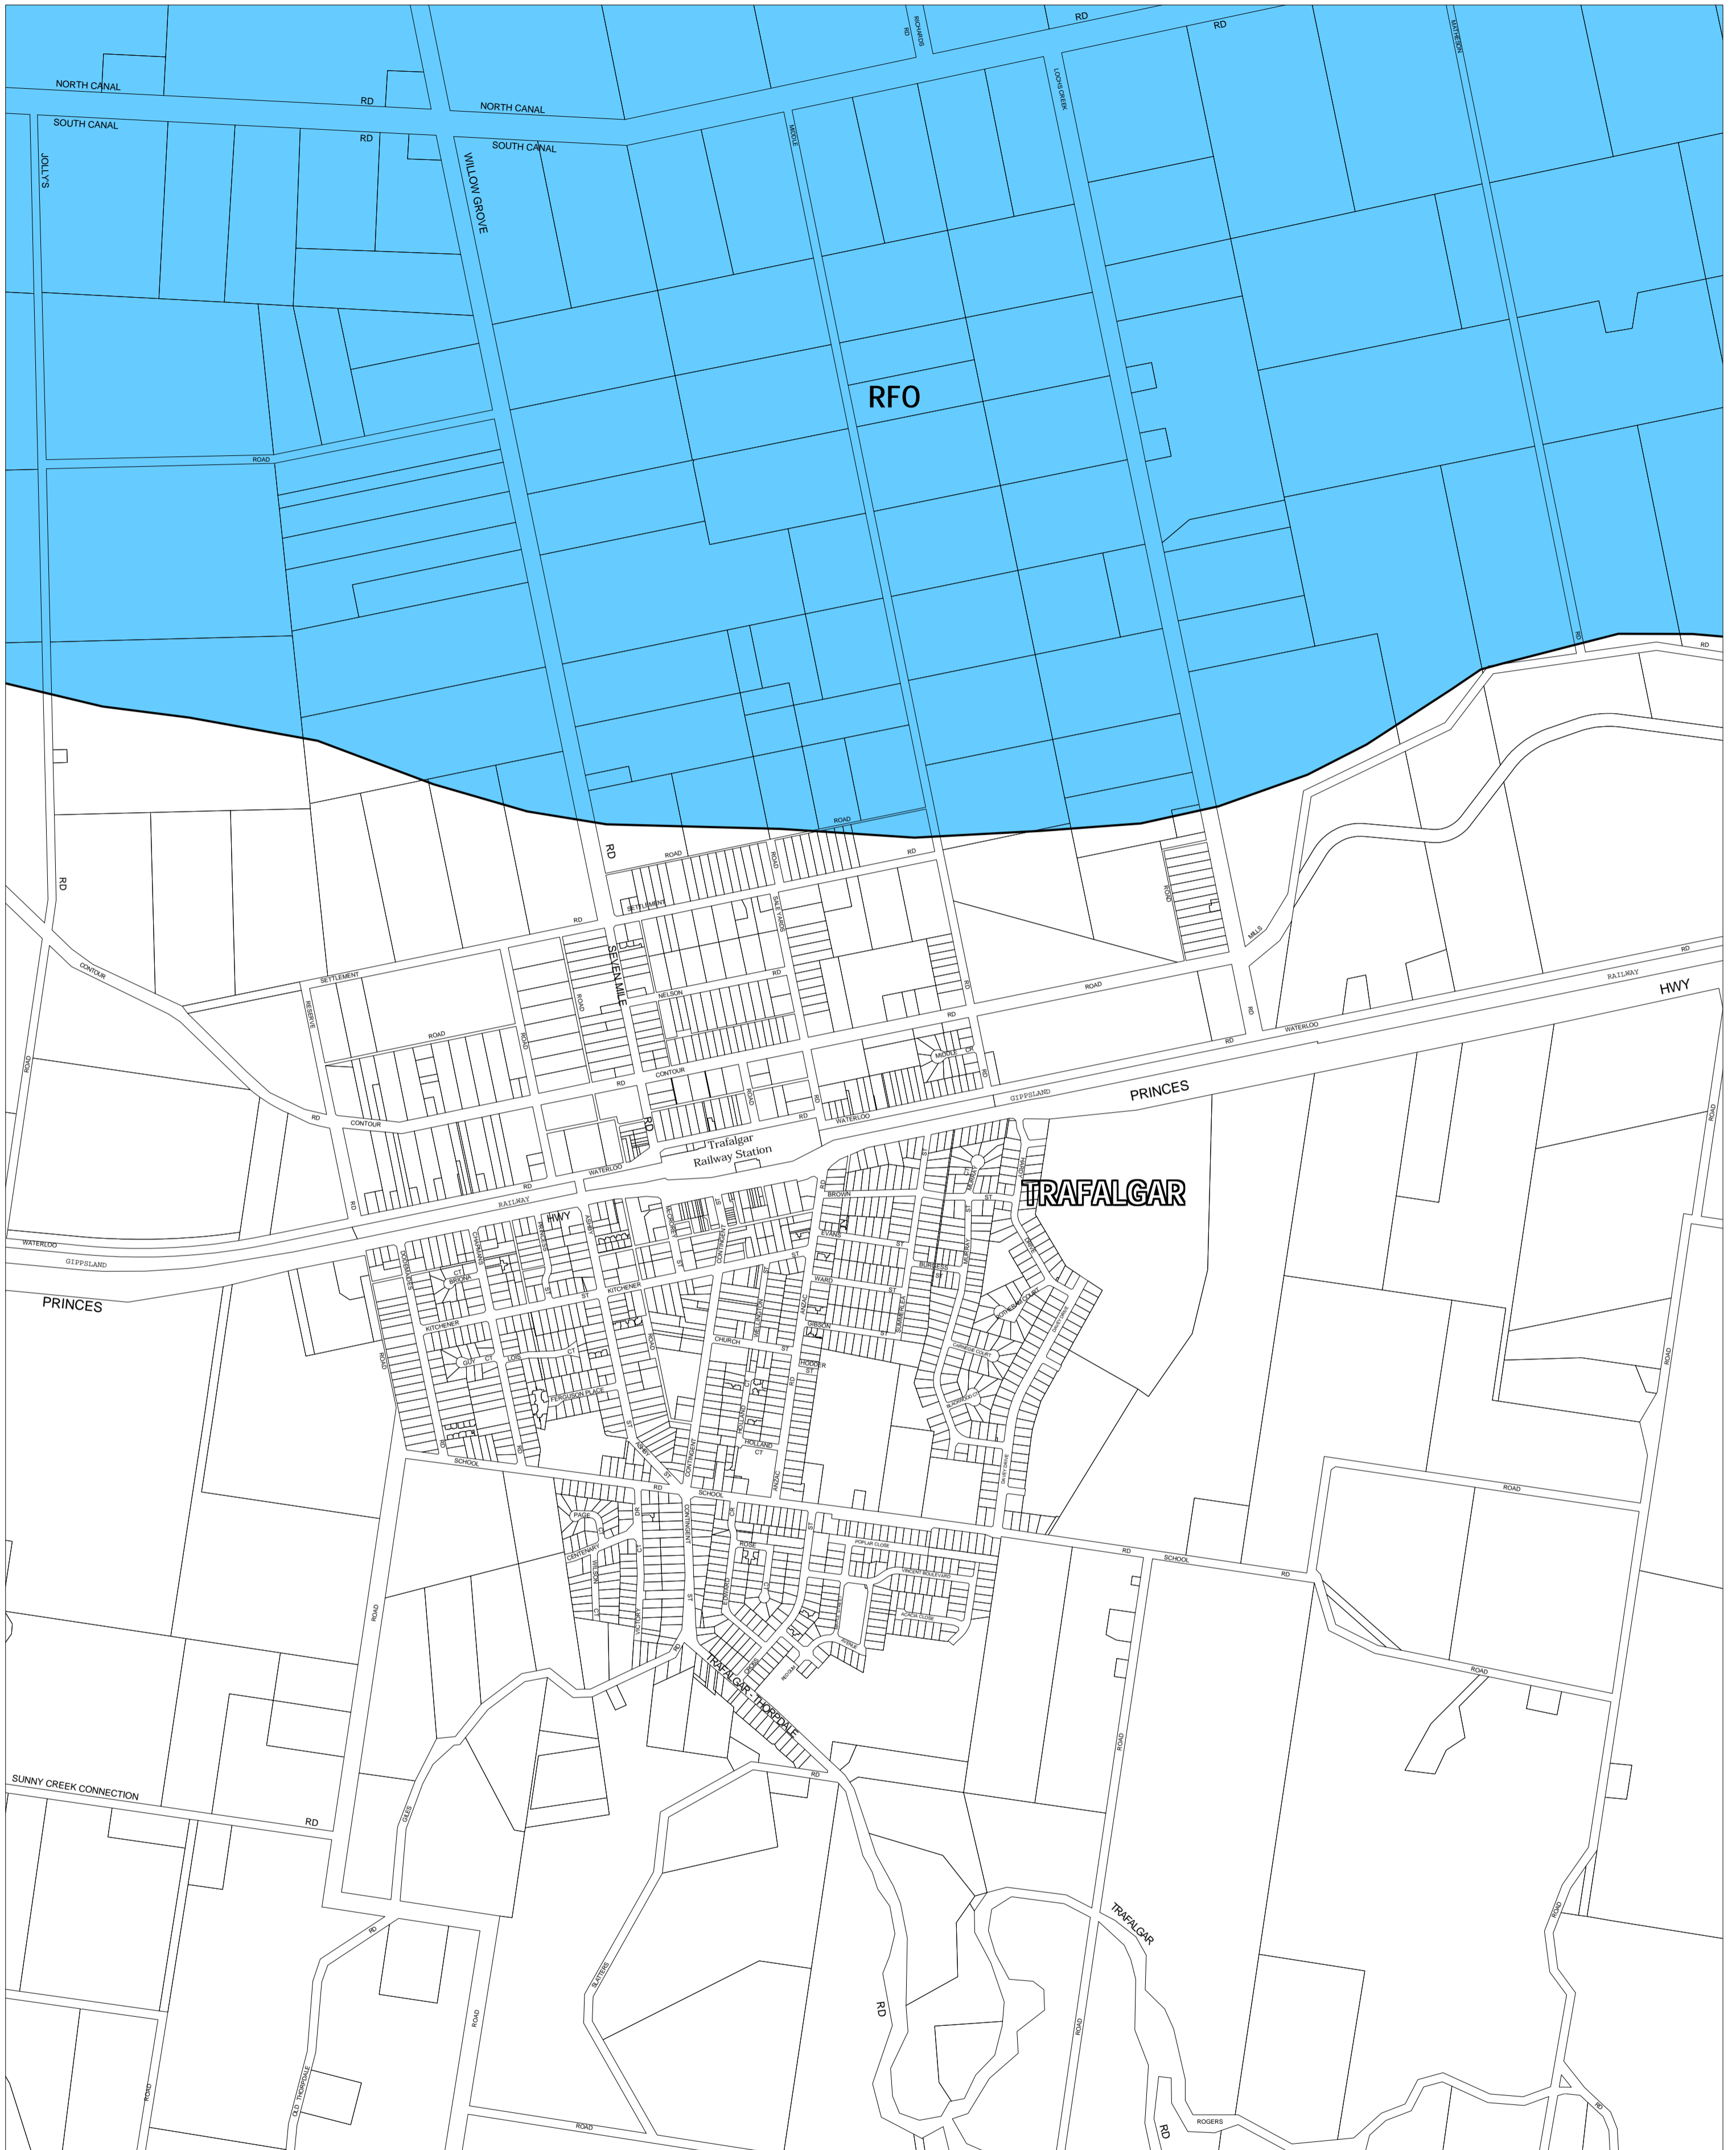

BAW BAW PLANNING SCHEME - LOCAL PROVISION

Overlays

RFO Rural Floodway Overlay

AUSTRALIAN MAP GRID ZONE 55

INDEX TO ADJOINING METRIC SERIES MAP

Printed: 2017/2007

AMENDMENT C17