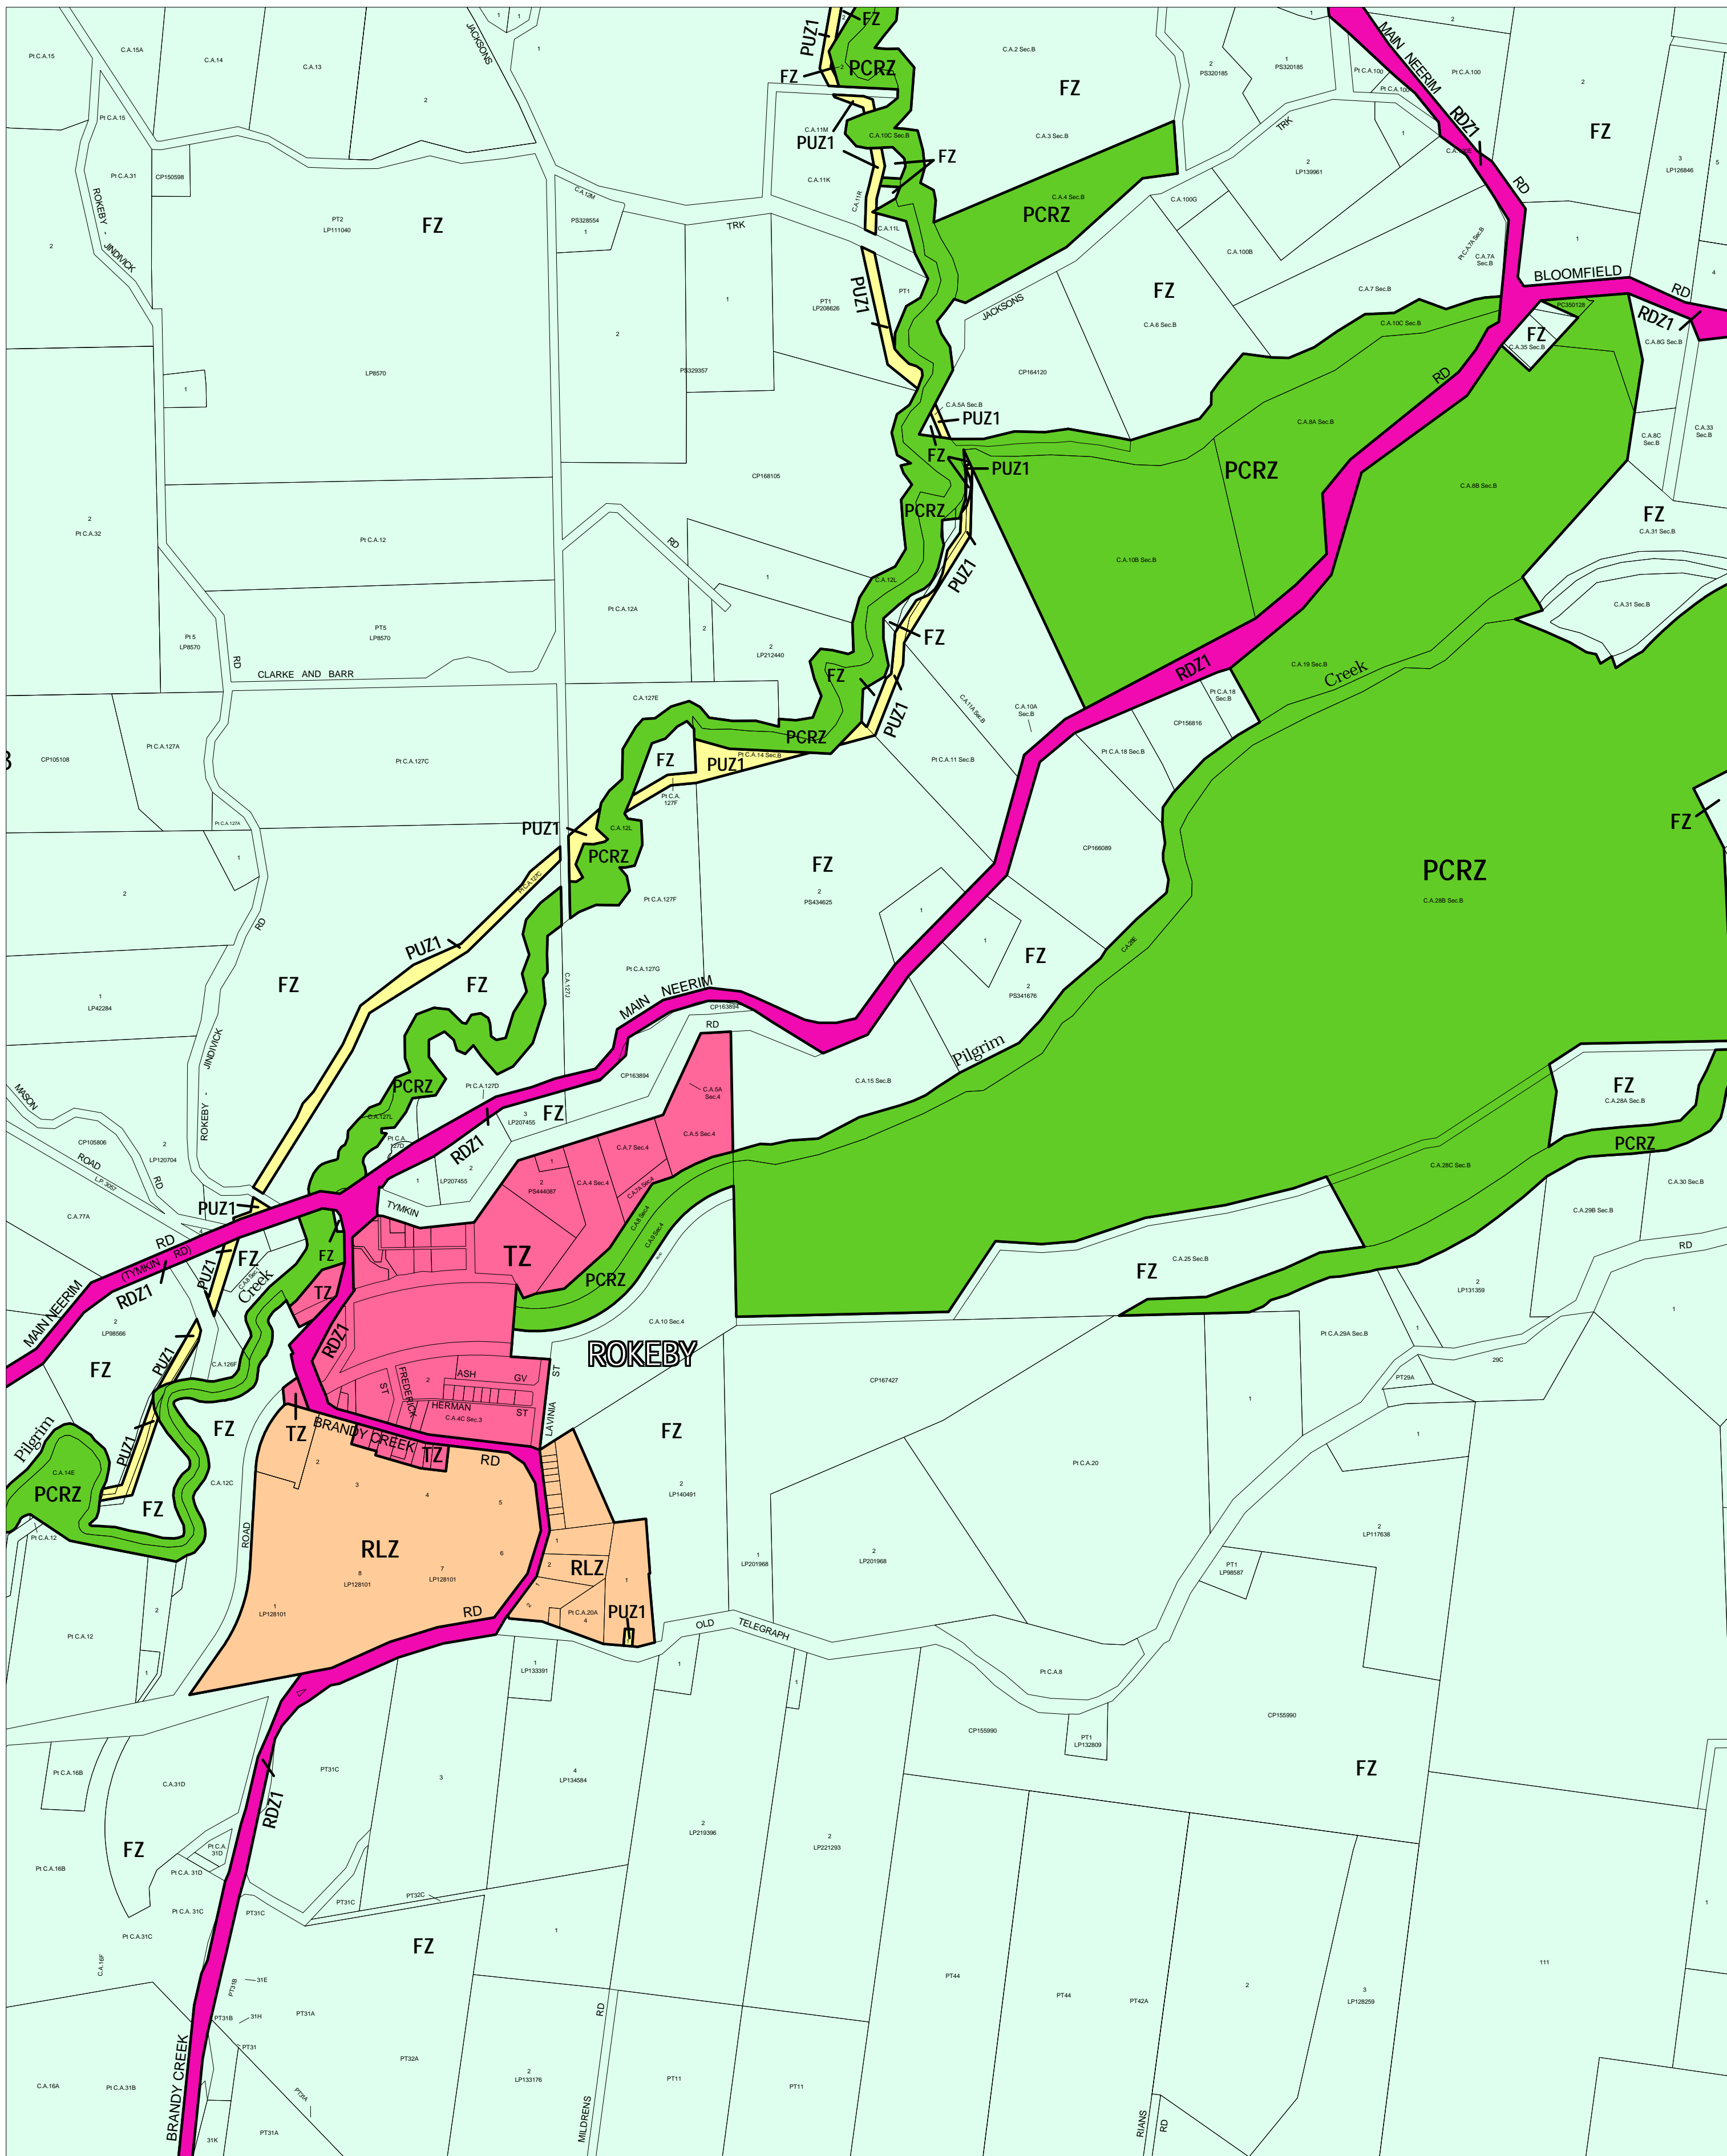

BAW BAW PLANNING SCHEME - LOCAL PROVISION

Public Land	Public Conservation And Resource Zone
Residential	Township Zone
Rural	Farming Zone
	Rural Living Zone
	Public Use Zone Service And Utility
	Road Zone Category 1

200 0 200 400 600 800 1000 m

AUSTRALIAN MAP GRID ZONE 55

Amendment C35
Printed: 8/3/2006

INDEX TO ADJOINING METRIC SERIES MAP