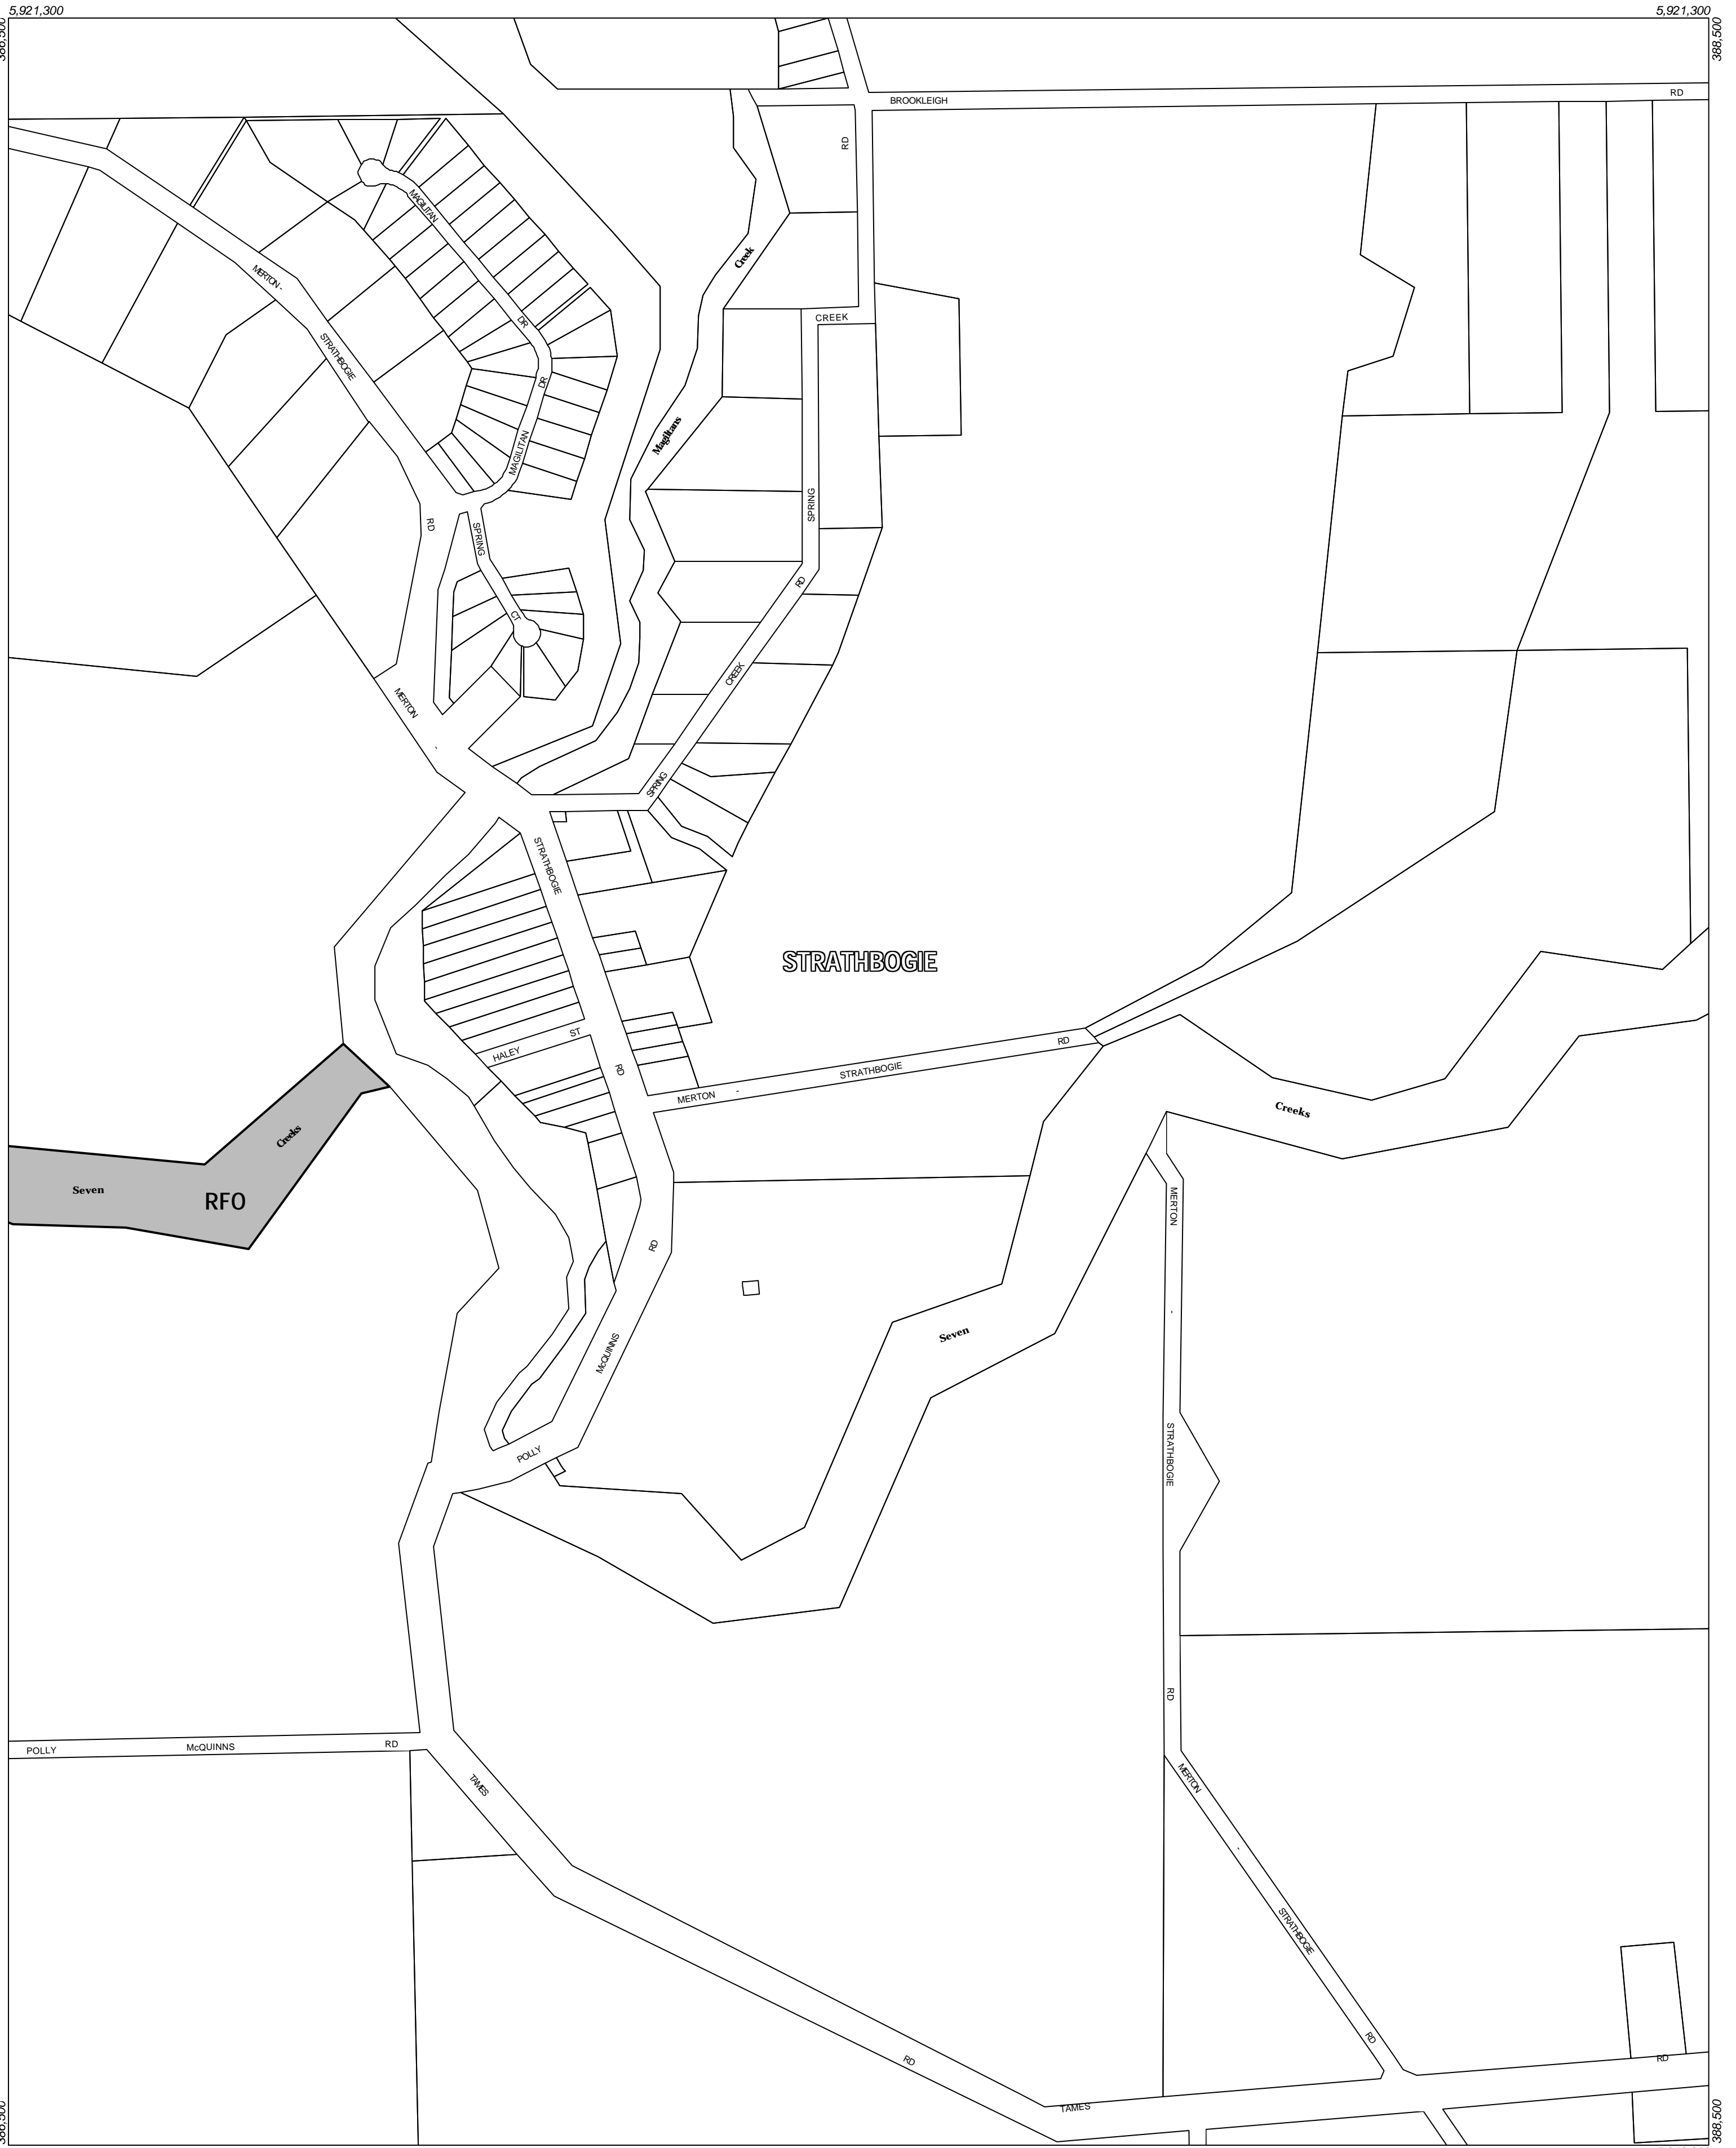

STRATHBOGIE PLANNING SCHEME - LOCAL PROVISION

Overlays
RFO Rural Floodway Overlay

100 200 300 400 500 m
AUSTRALIAN MAP GRID ZONE 55

INDEX TO ADJOINING METRIC SERIES MAP

Printed: 19/6/2003

Victoria
The Place To Be