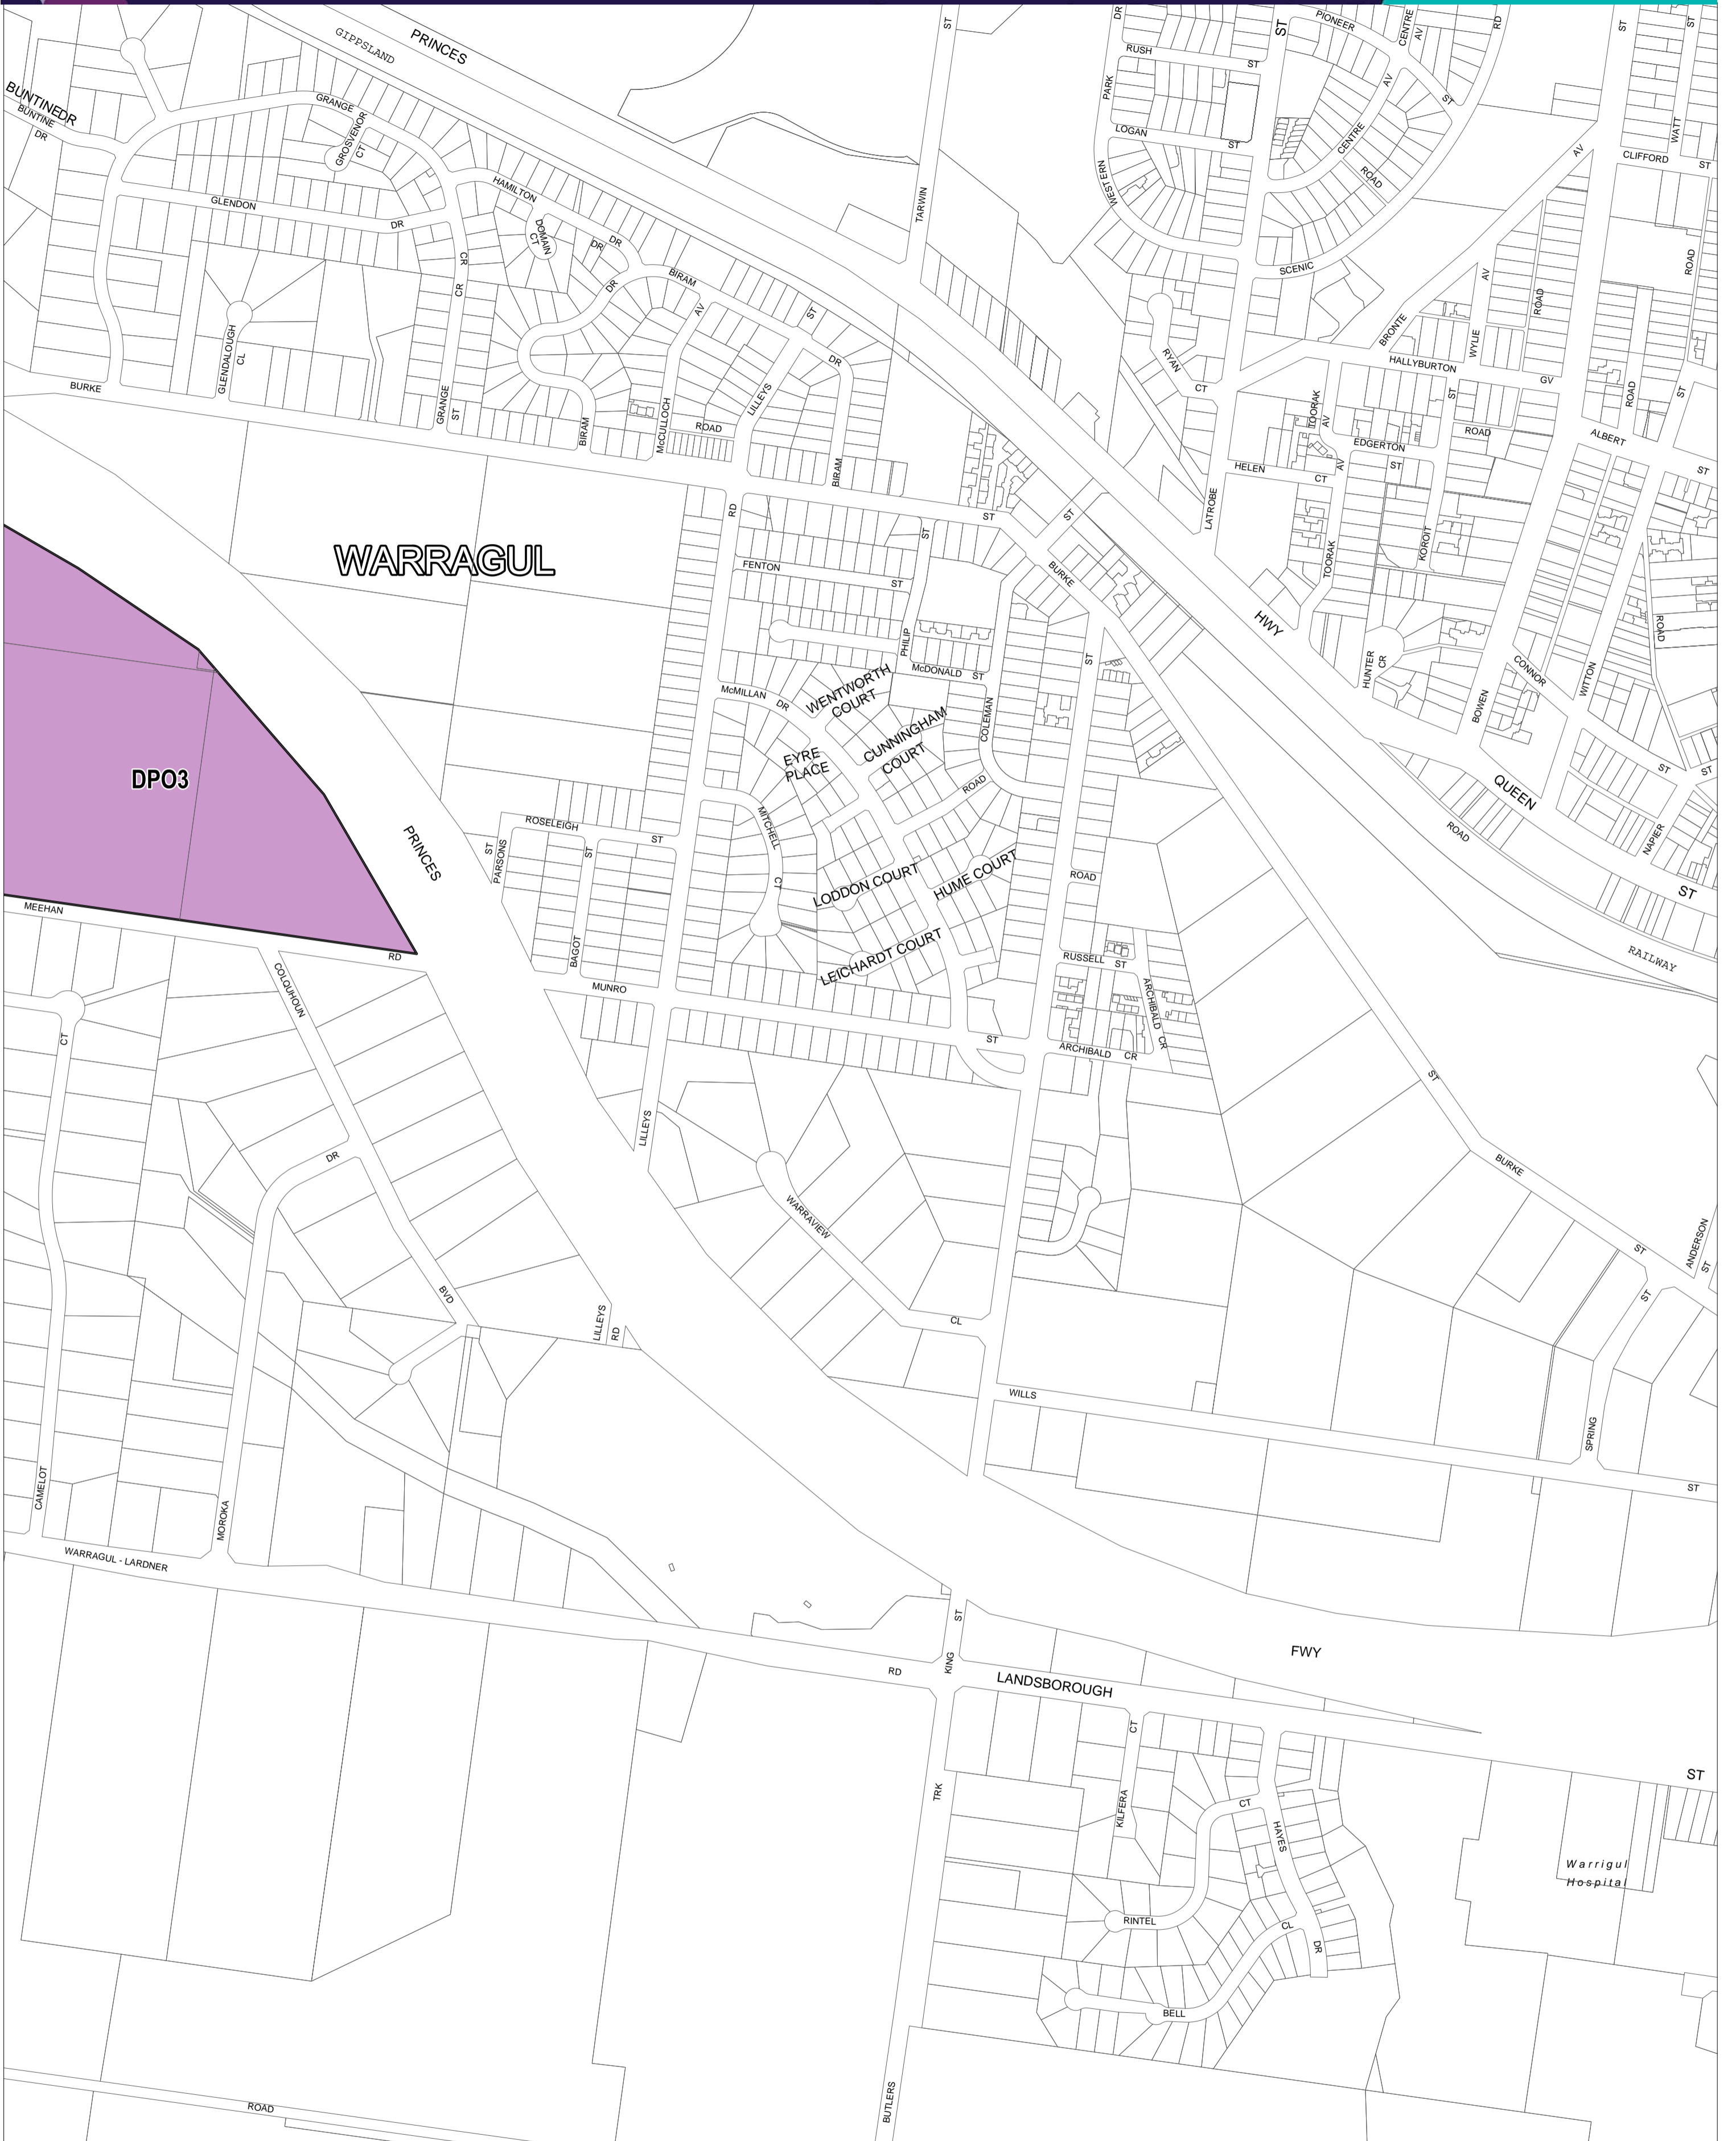

BAW BAW PLANNING SCHEME - LOCAL PROVISION

This publication is copyright. No part may be reproduced by any process except in accordance with the provisions of the Copyright Act. © State of Victoria.
 This map should be read in conjunction with additional Planning Overlay Maps (if applicable) as indicated on the INDEX TO MAPS.

Overlays
 DPO3 Development Plan Overlay - Schedule 3

Municipal Boundary

AUSTRALIAN MAP GRID ZONE 55
 PREPARED BY: Planning Mapping Services

Printed: 9/12/2016

AMENDMENT C89 PART 1

Environment, Land, Water and Planning

INDEX TO ADJOINING SCHEME MAPS