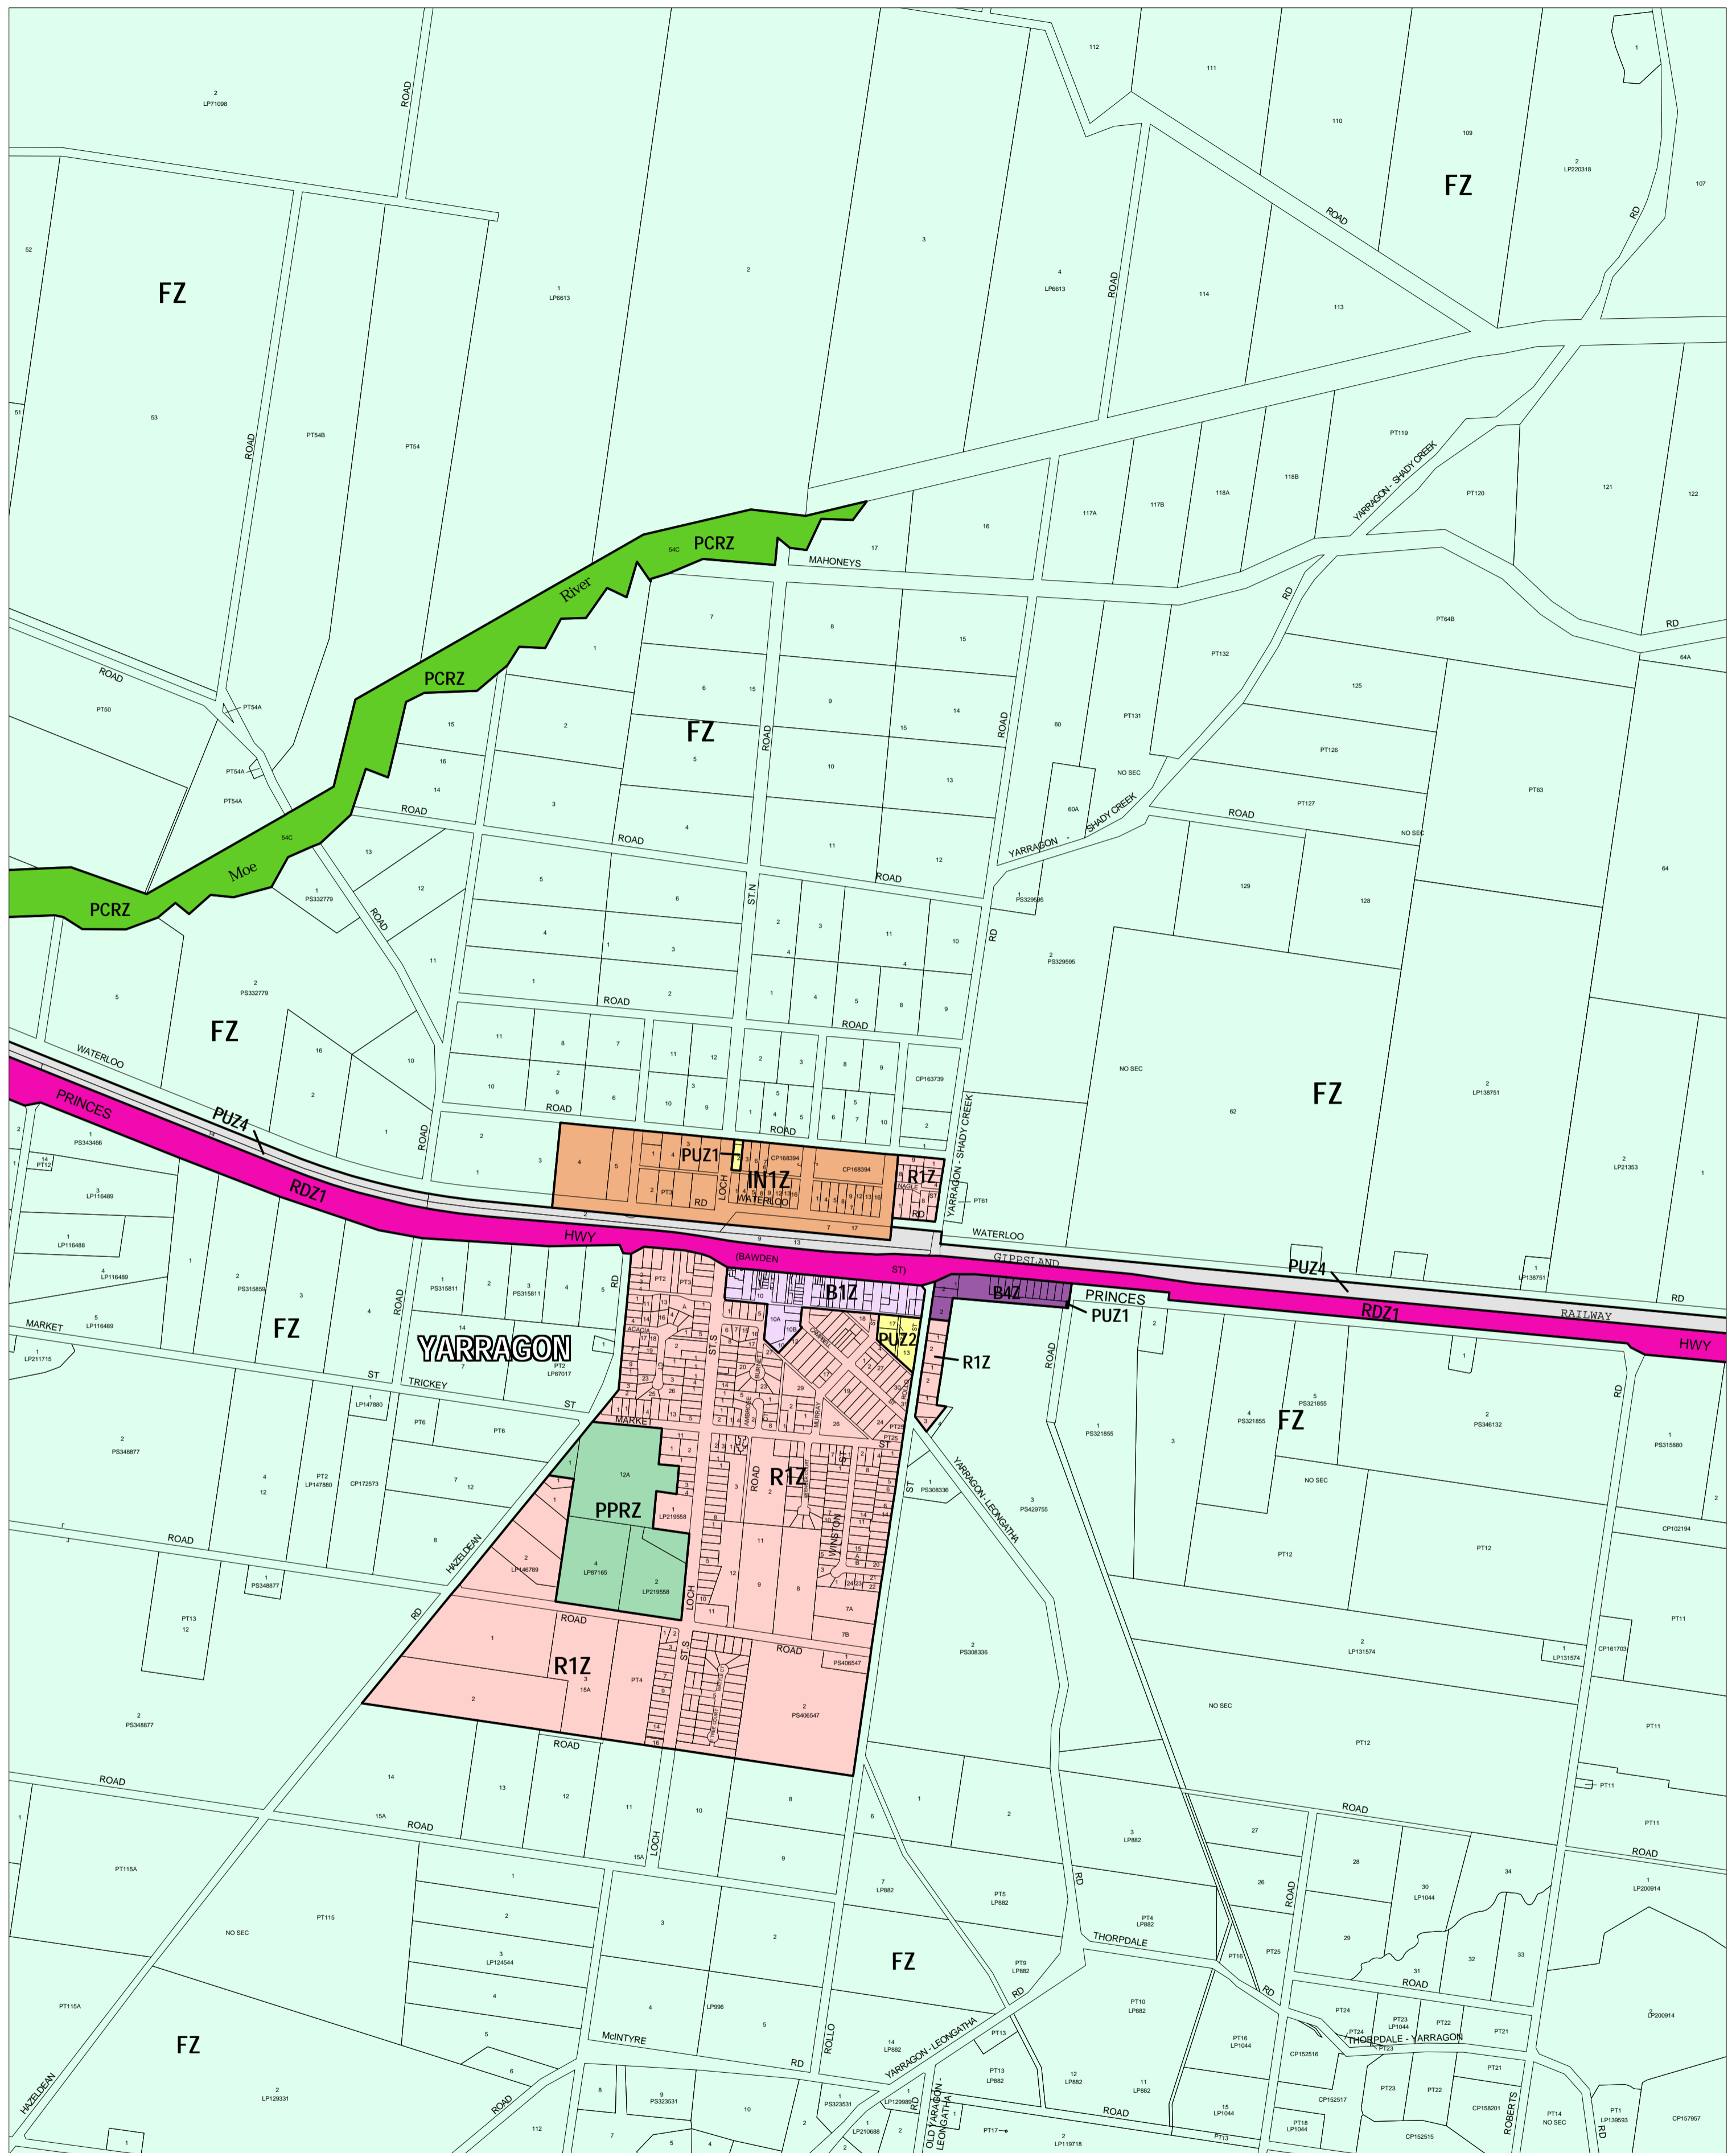

BAW BAW PLANNING SCHEME - LOCAL PROVISION

Business	Public Use Zone Transport
B1Z Business 1 Zone	PUZ4
B4Z Business 4 Zone	RDZ1 Road Zone Category 1
Industrial	Residential
IN1Z Industrial 1 Zone	R1Z Residential 1 Zone
Public Land	Rural
PCRZ Public Conservation And Resource Zone	FZ Farming Zone
PPRZ Public Park And Recreation Zone	
PUZ2 Public Use Zone Education	
PUZ1 Public Use Zone Service And Utility	

AUSTRALIAN MAP GRID ZONE 55

INDEX TO ADJOINING METRIC SERIES MAP

Printed: 24/10/2006

AMENDMENT C37