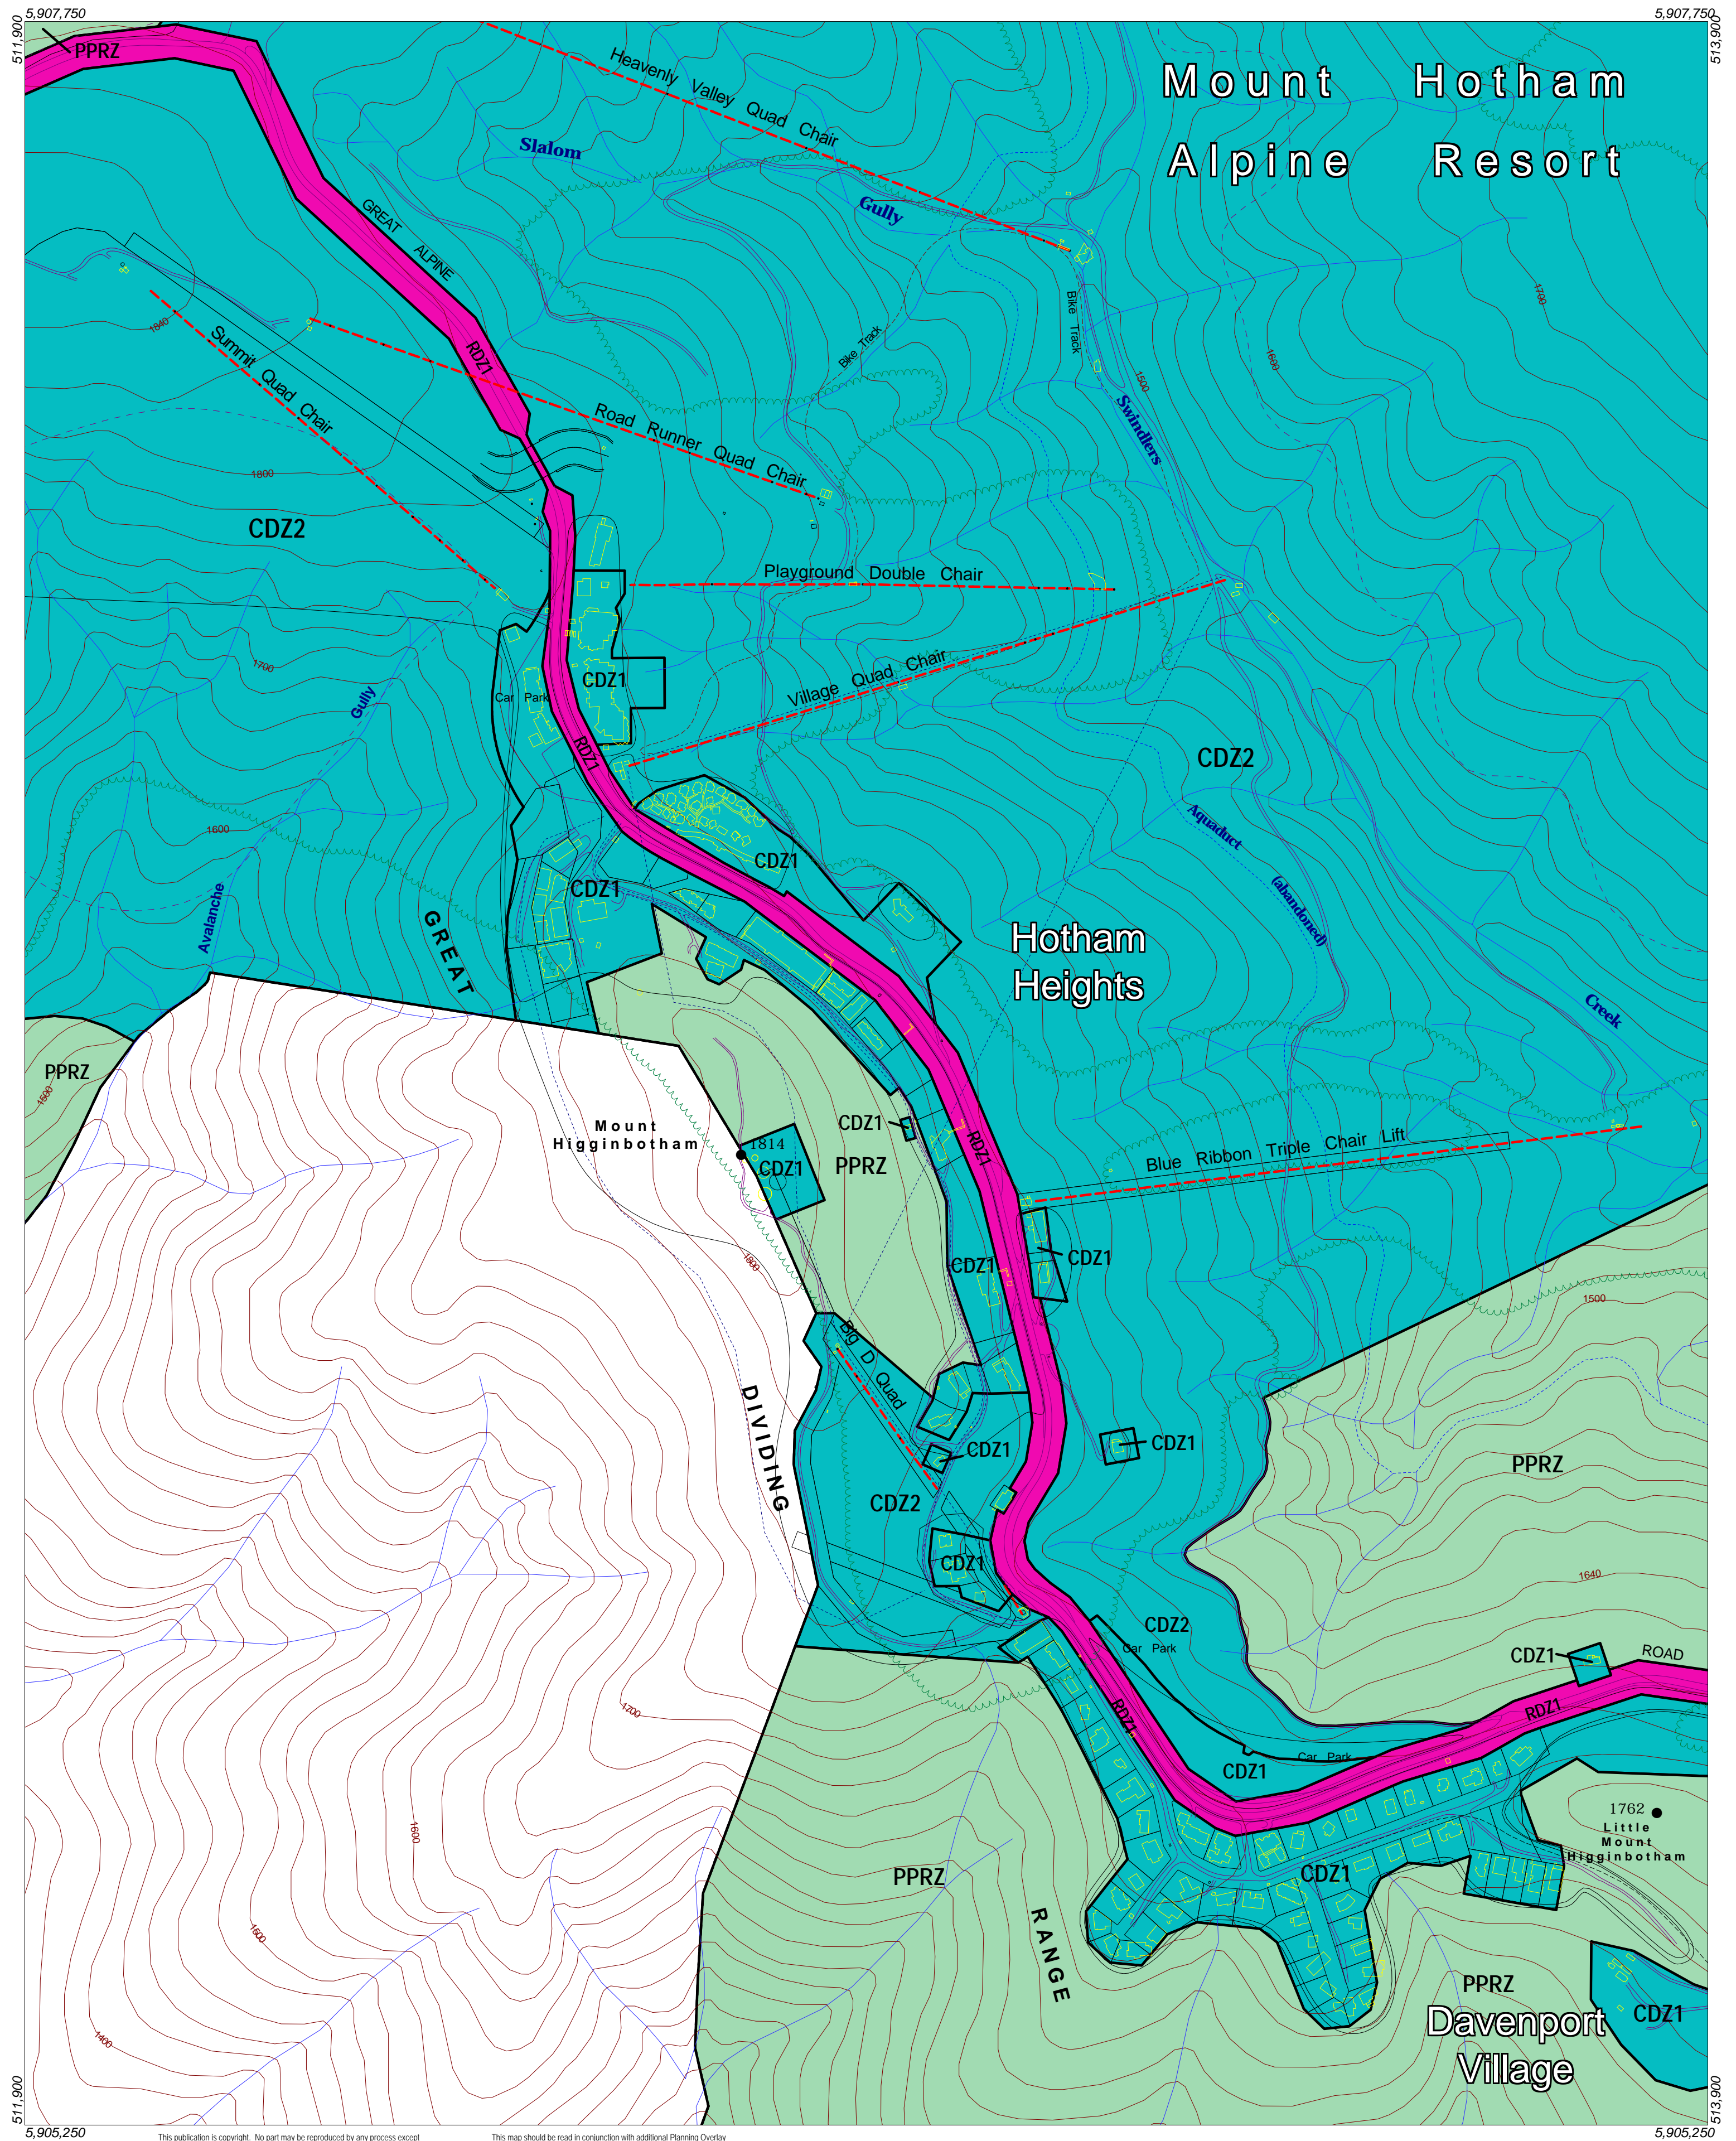

ALPINE RESORTS PLANNING SCHEME - LOCAL PROVISION

Public Land	
PPRZ	Public Park And Recreation Zone
RDZ1	Road Zone Category 1
Special Purpose	
CDZ1	Comprehensive Development Zone 1
CDZ2	Comprehensive Development Zone 2

100 0 100 200 300 400 500 m
AUSTRALIAN MAP GRID ZONE 55

Amendment C6
Printed: 16/6/2004

INDEX TO ADJOINING METRIC SERIES MAP