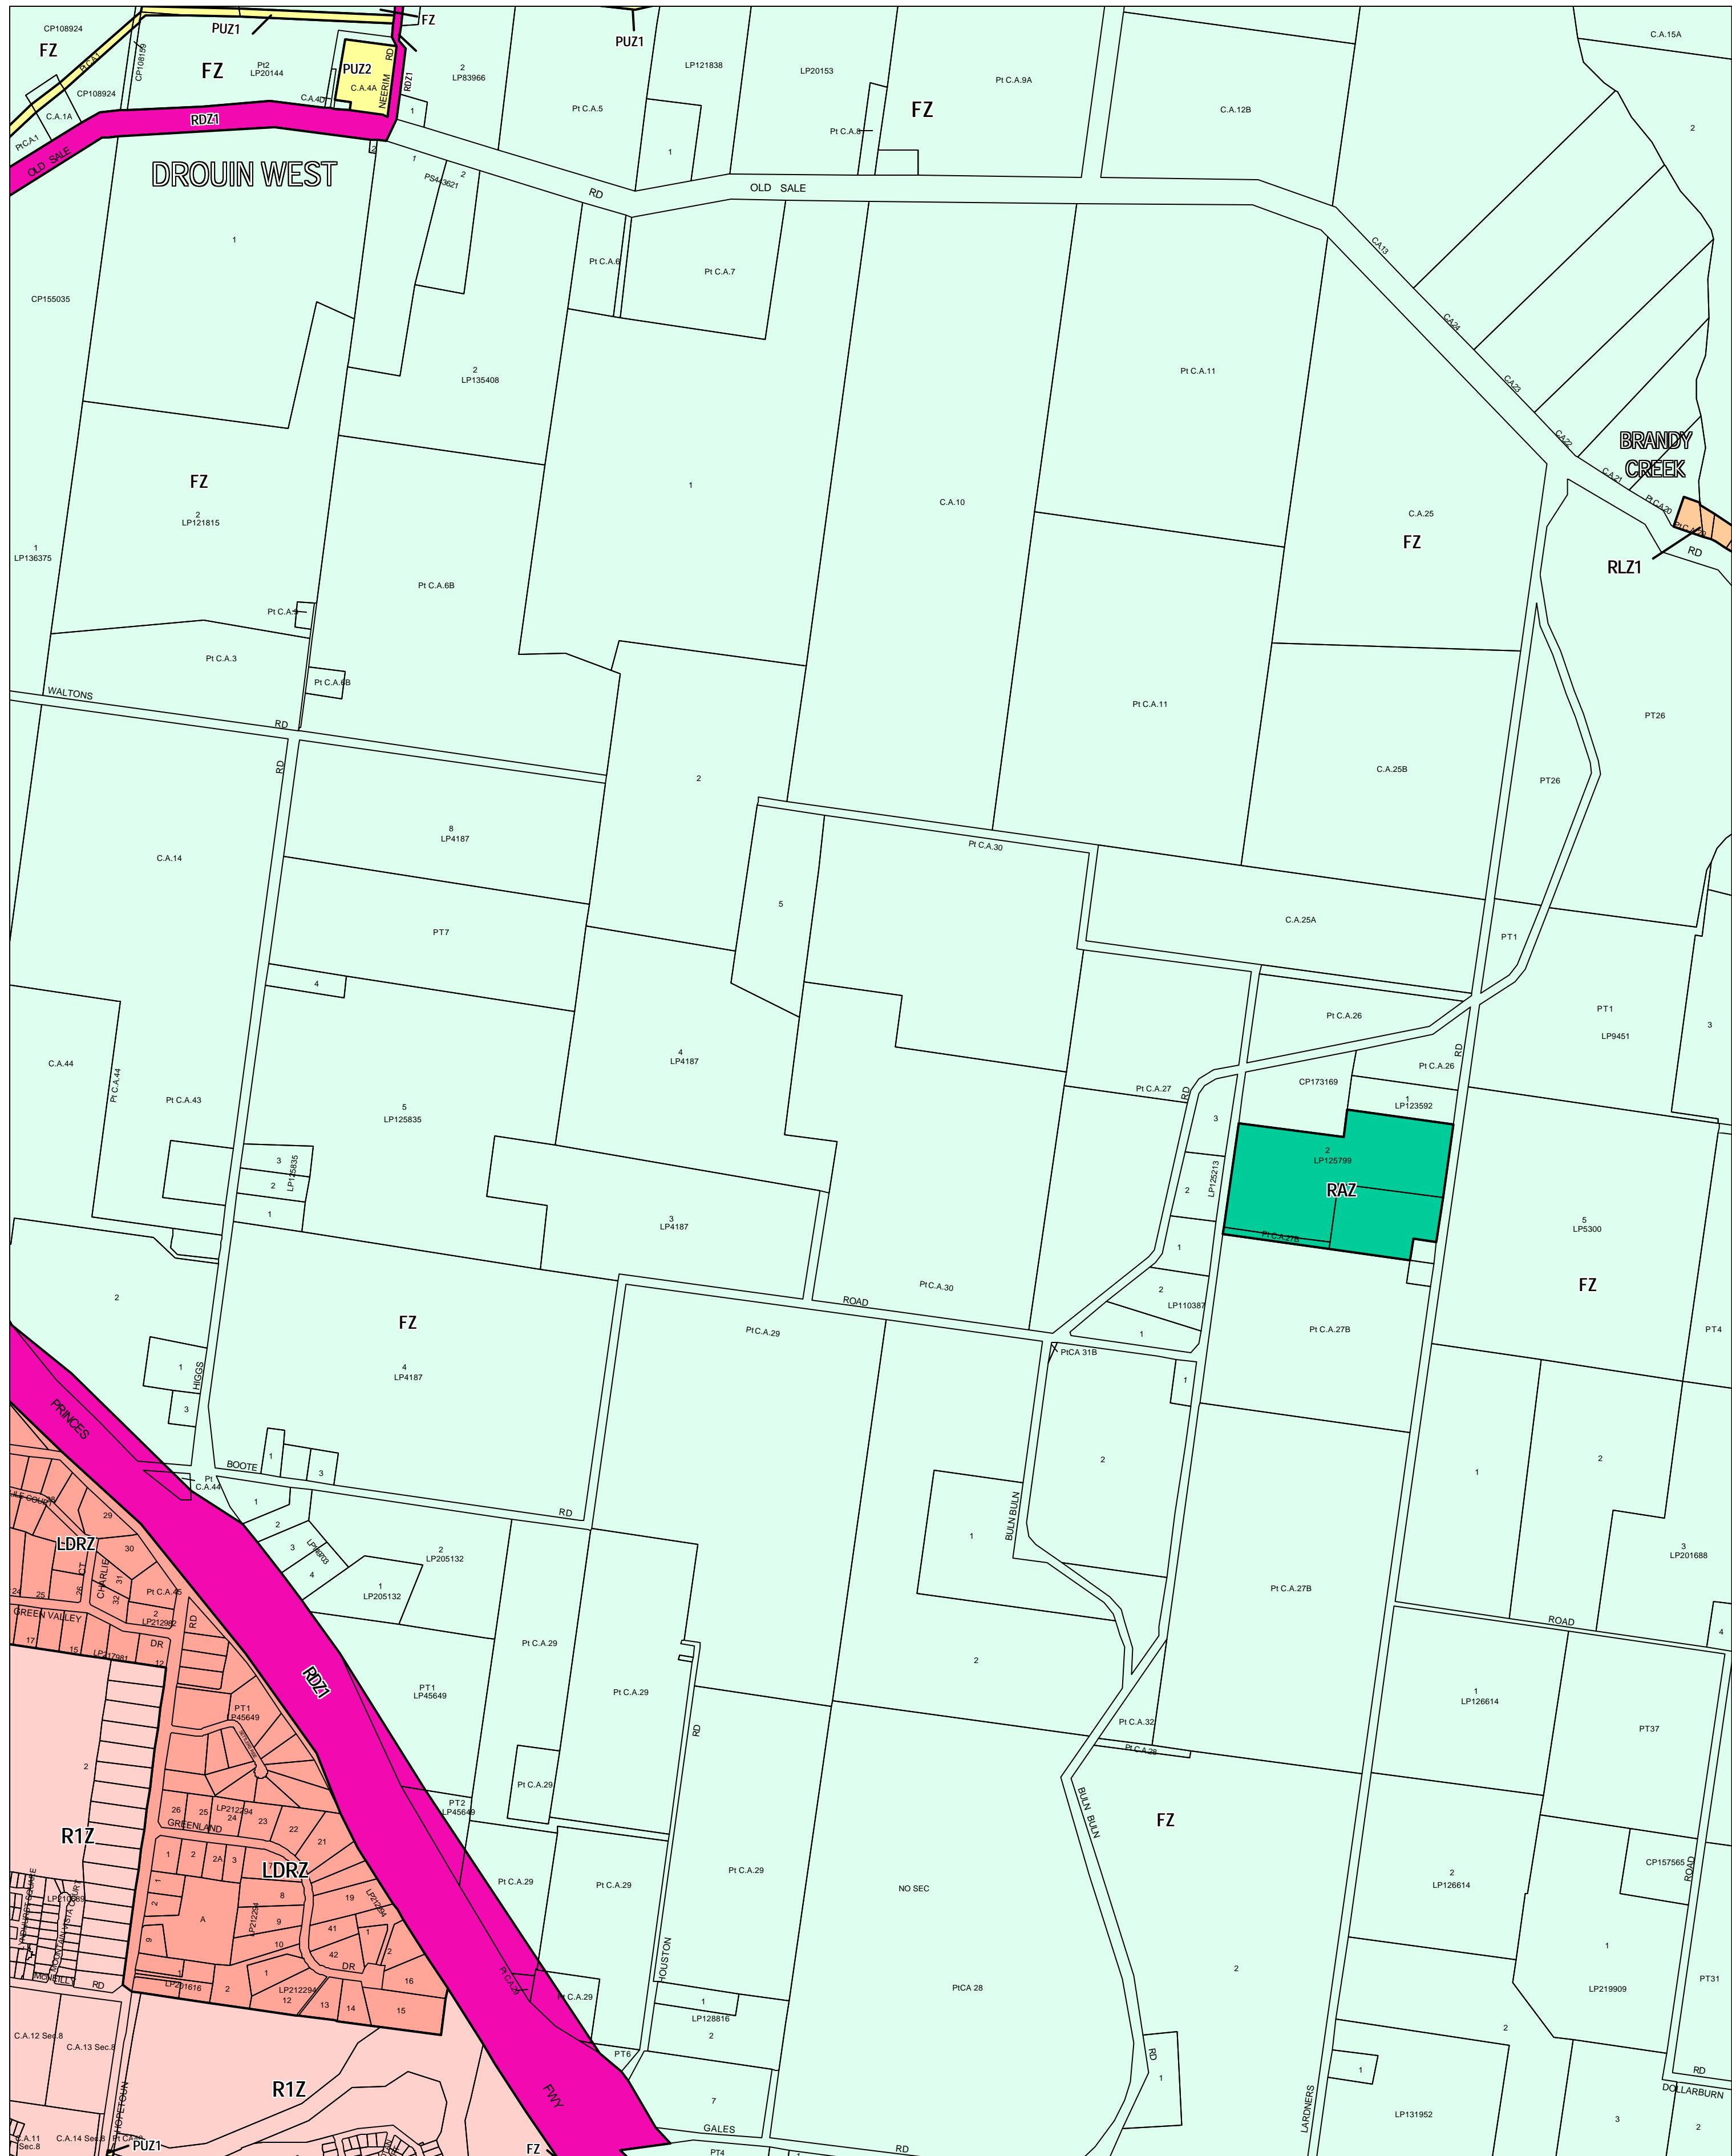

BAW BAW PLANNING SCHEME - LOCAL PROVISION

Zone/Category	Description
Public Land	
	Public Use Zone - Education
	Public Use Zone - Service And Utility
	Road Zone - Category 1
Residential	
	Low Density Residential Zone
	Residential 1 Zone
Rural	
	Farming Zone
	Rural Activity Zone
	Rural Living Zone - Schedule 1