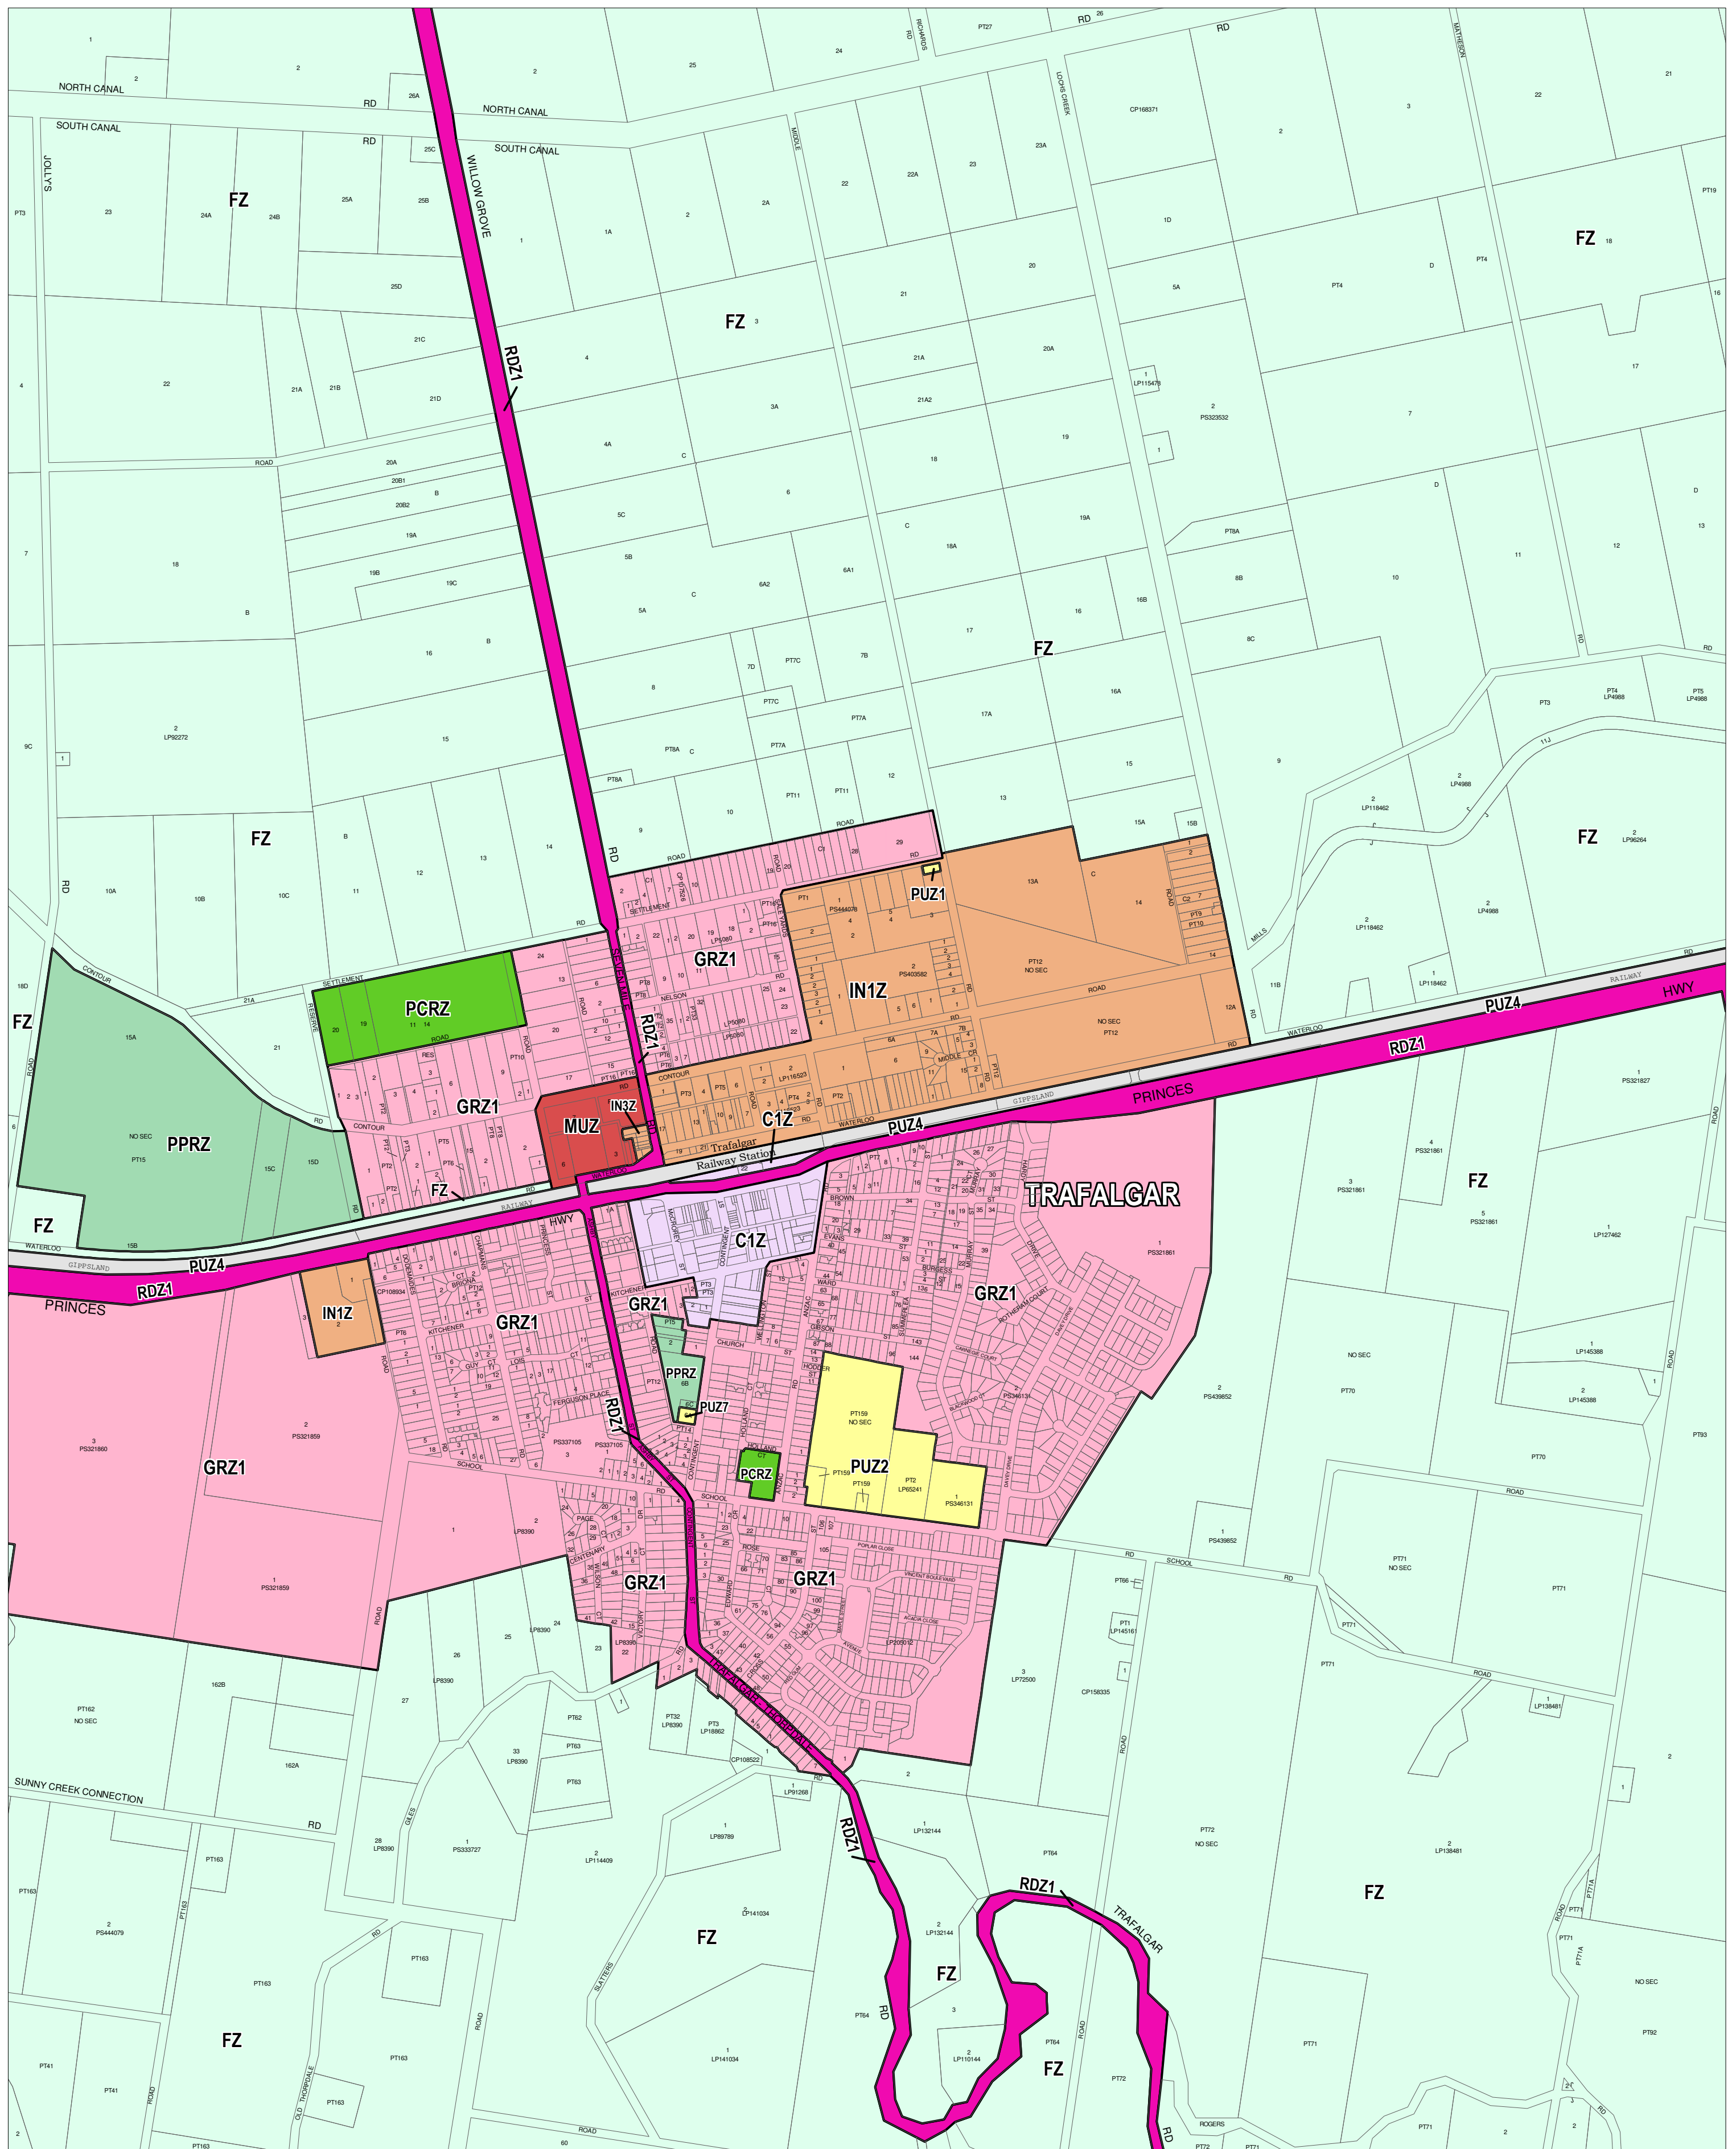

BAW BAW PLANNING SCHEME - LOCAL PROVISION

Commercial	C1Z Commercial 1 Zone	PUZ4 Public Use Zone - Transport
Industrial	IN1Z Industrial 1 Zone	RDZ1 Road Zone - Category 1
Public Land	PCRZ Public Conservation And Resource Zone	Residential
PPRZ Public Park And Recreation Zone	PUZ2 Public Use Zone - Education	GRZ1 General Residential Zone - Schedule 1
PUZ1 Public Use Zone - Service And Utility	PUZ7 Public Use Zone - Other Public Use	MUZ Mixed Use Zone
		Rural
		FZ Farming Zone

Printed: 21/11/2014

AMENDMENT C104 PART 1

ZONES

MAP No 41