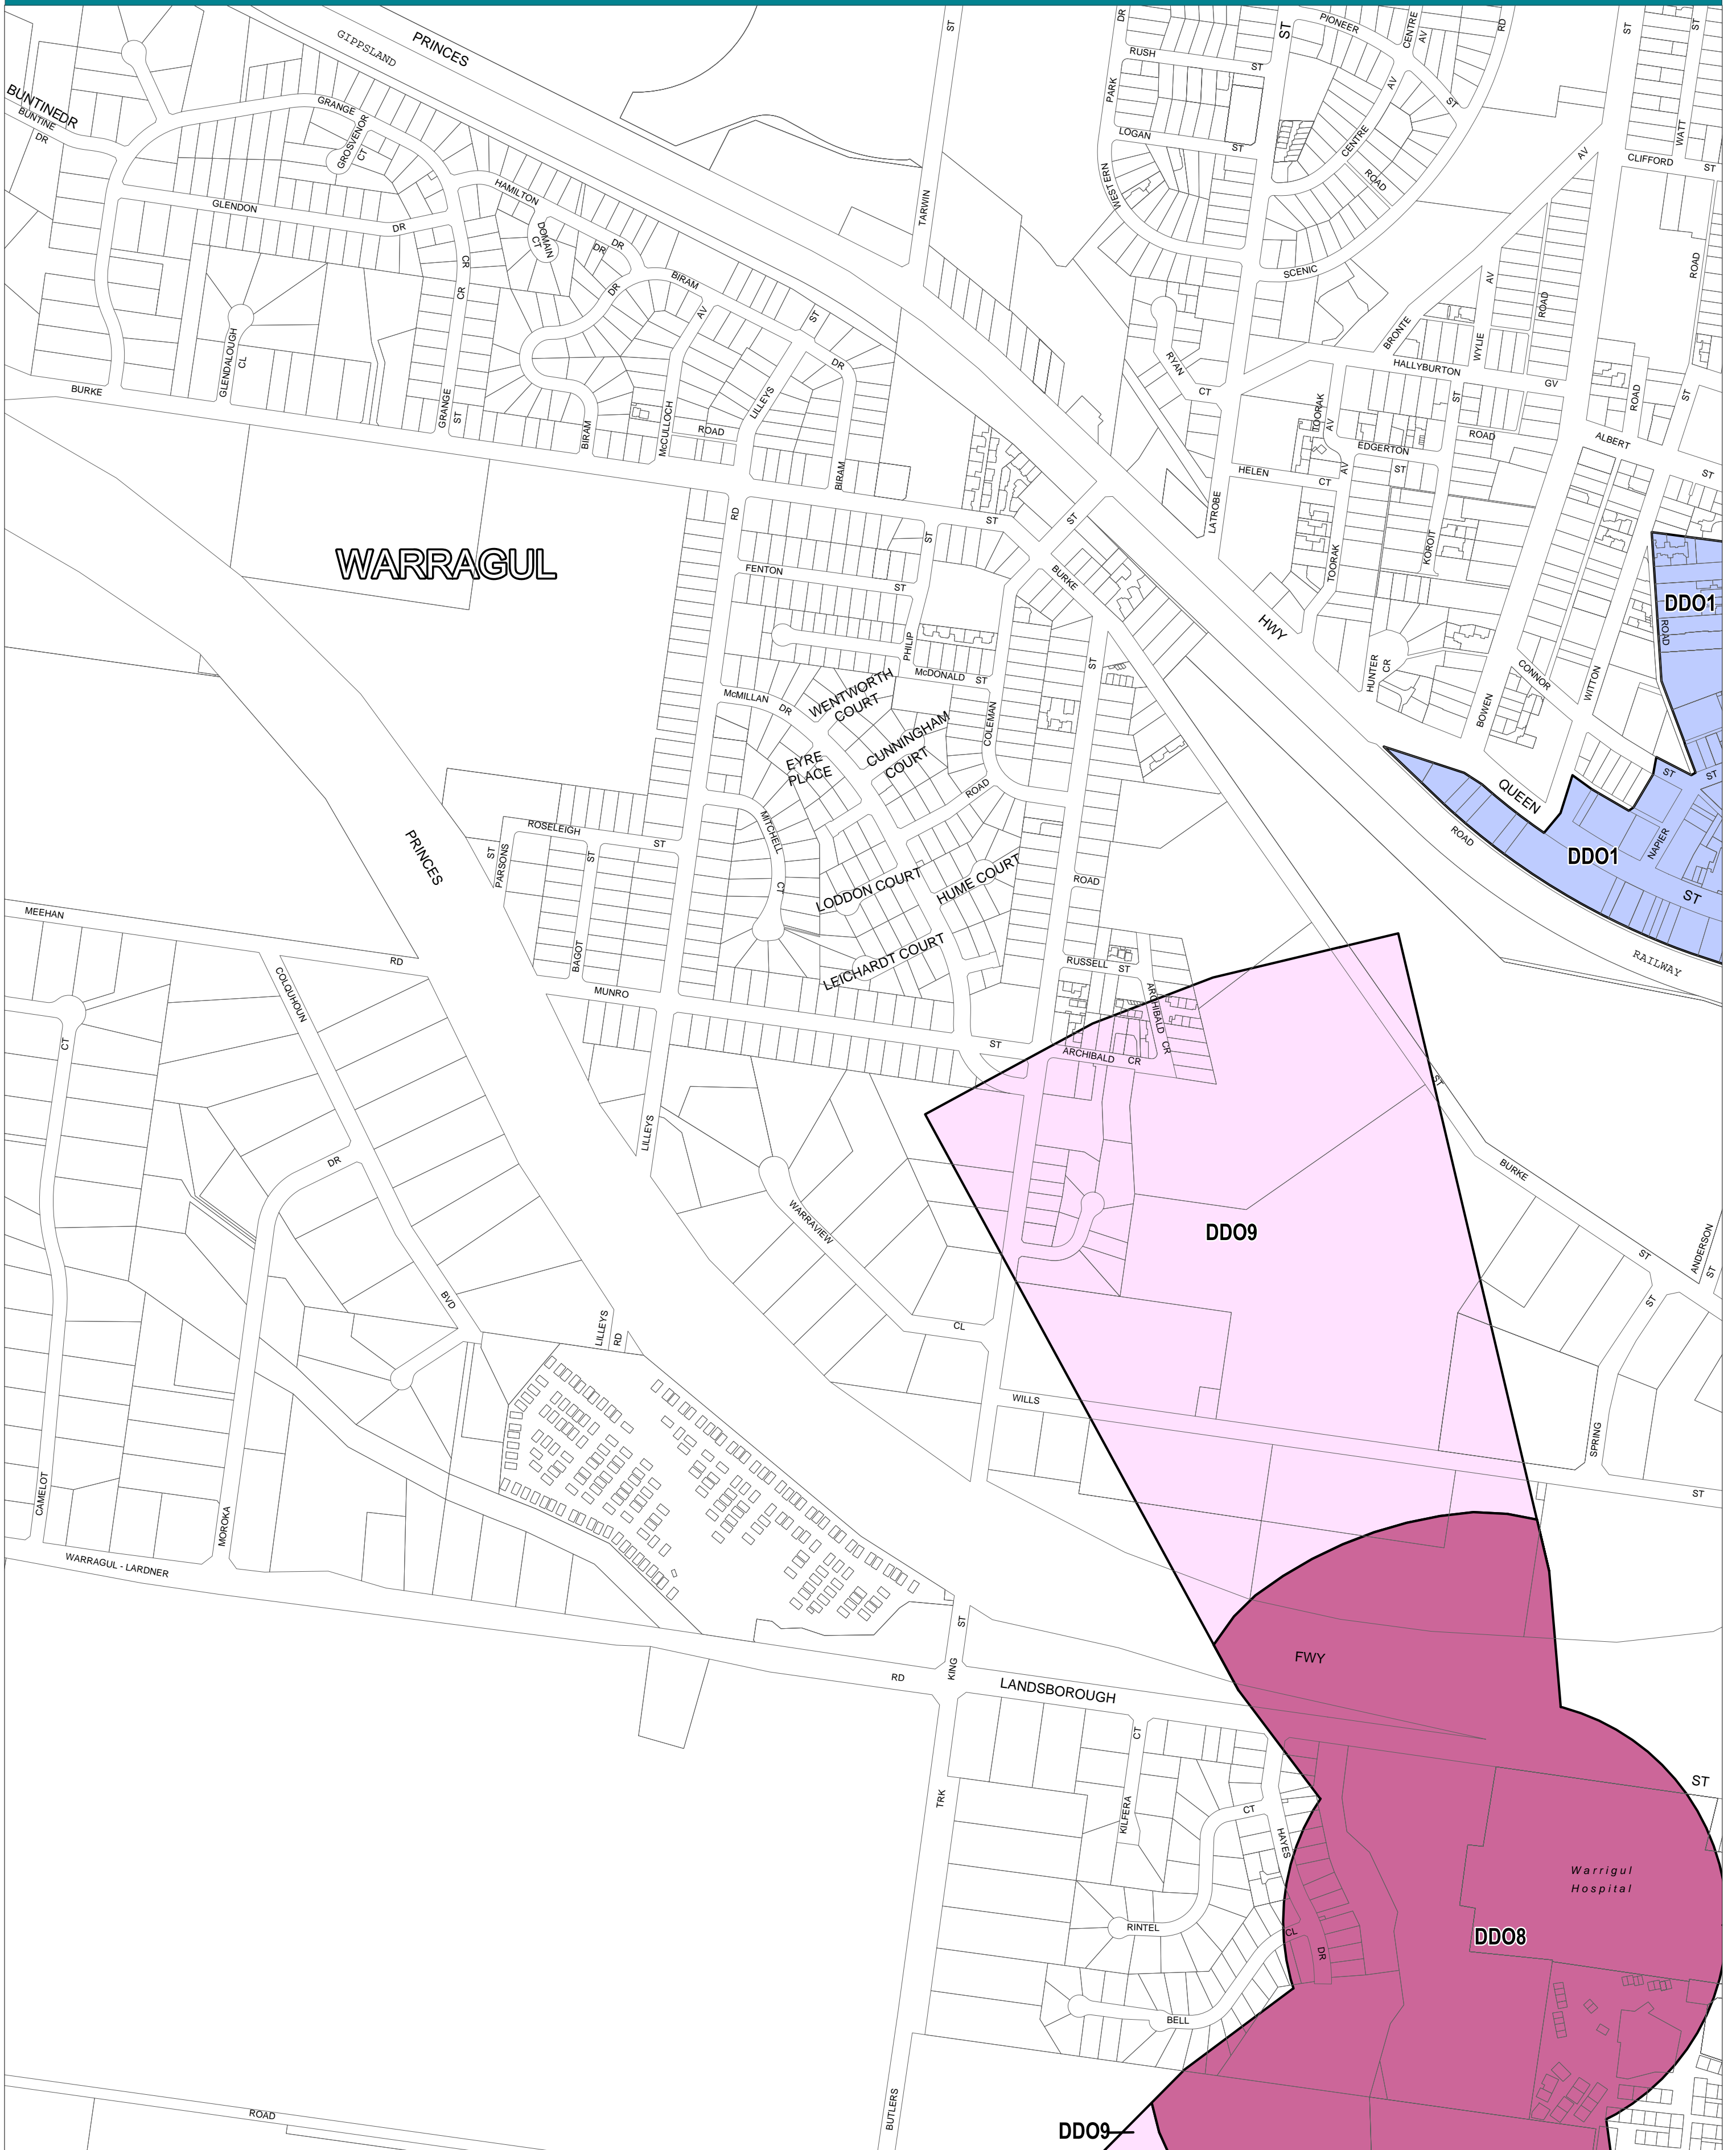

BAW BAW PLANNING SCHEME - LOCAL PROVISION

Overlays

DDO1	Design And Development Overlay - Schedule 1
DDO8	Design And Development Overlay - Schedule 8
DDO9	Design And Development Overlay - Schedule 9

AUSTRALIAN MAP GRID ZONE 55

PREPARED BY: Planning Mapping Services

Environment, Land, Water and Planning

Printed: 22/2/2016

AMENDMENT GC41

INDEX TO ADJOINING METRIC SERIES MAP