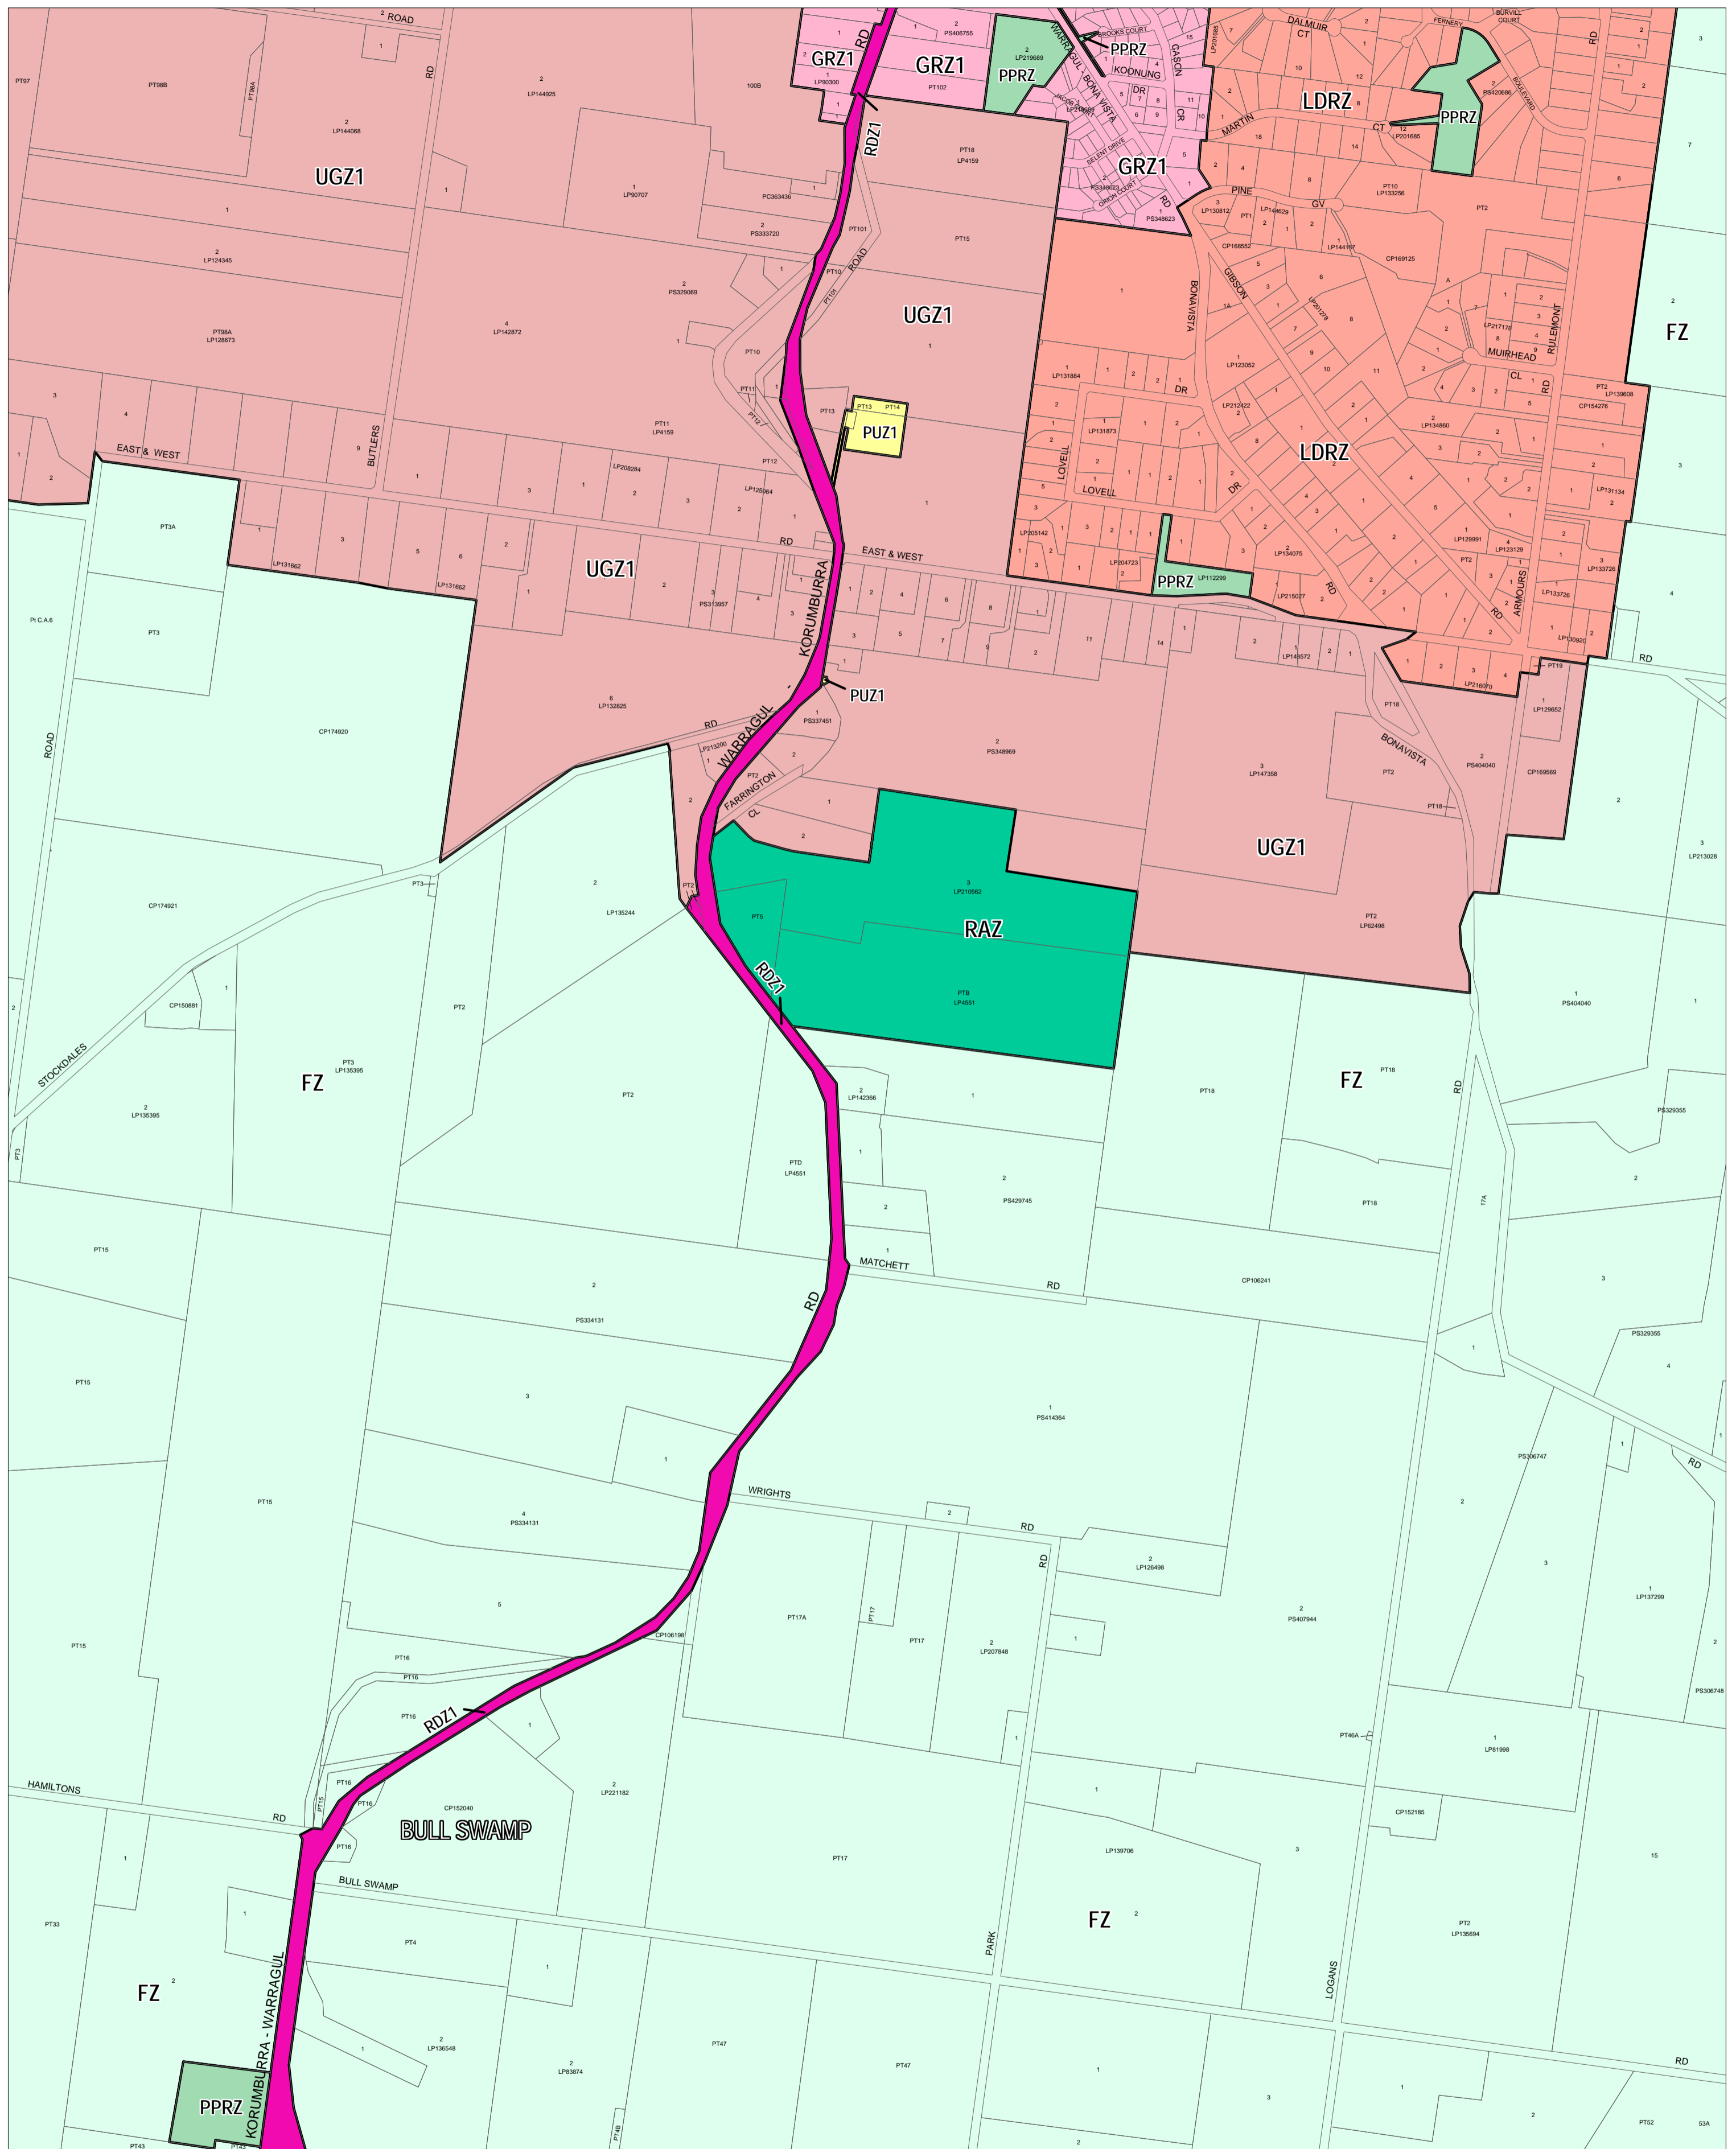

BAW BAW PLANNING SCHEME - LOCAL PROVISION

Public Land	Special Purpose
PPRZ Public Park And Recreation Zone	UGZ1 Urban Growth Zone - Schedule 1
PUZ1 Public Use Zone - Service And Utility	
RDZ1 Road Zone - Category 1	
Residential	
GRZ1 General Residential Zone - Schedule 1	
LDRZ Low Density Residential Zone	
Rural	
FZ Farming Zone	
RAZ Rural Activity Zone	

200 0 200 400 600 800 1000 m

AUSTRALIAN MAP GRID ZONE 55

INDEX TO ADJOINING METRIC SERIES MAP

Printed: 24/10/2014

AMENDMENT C108