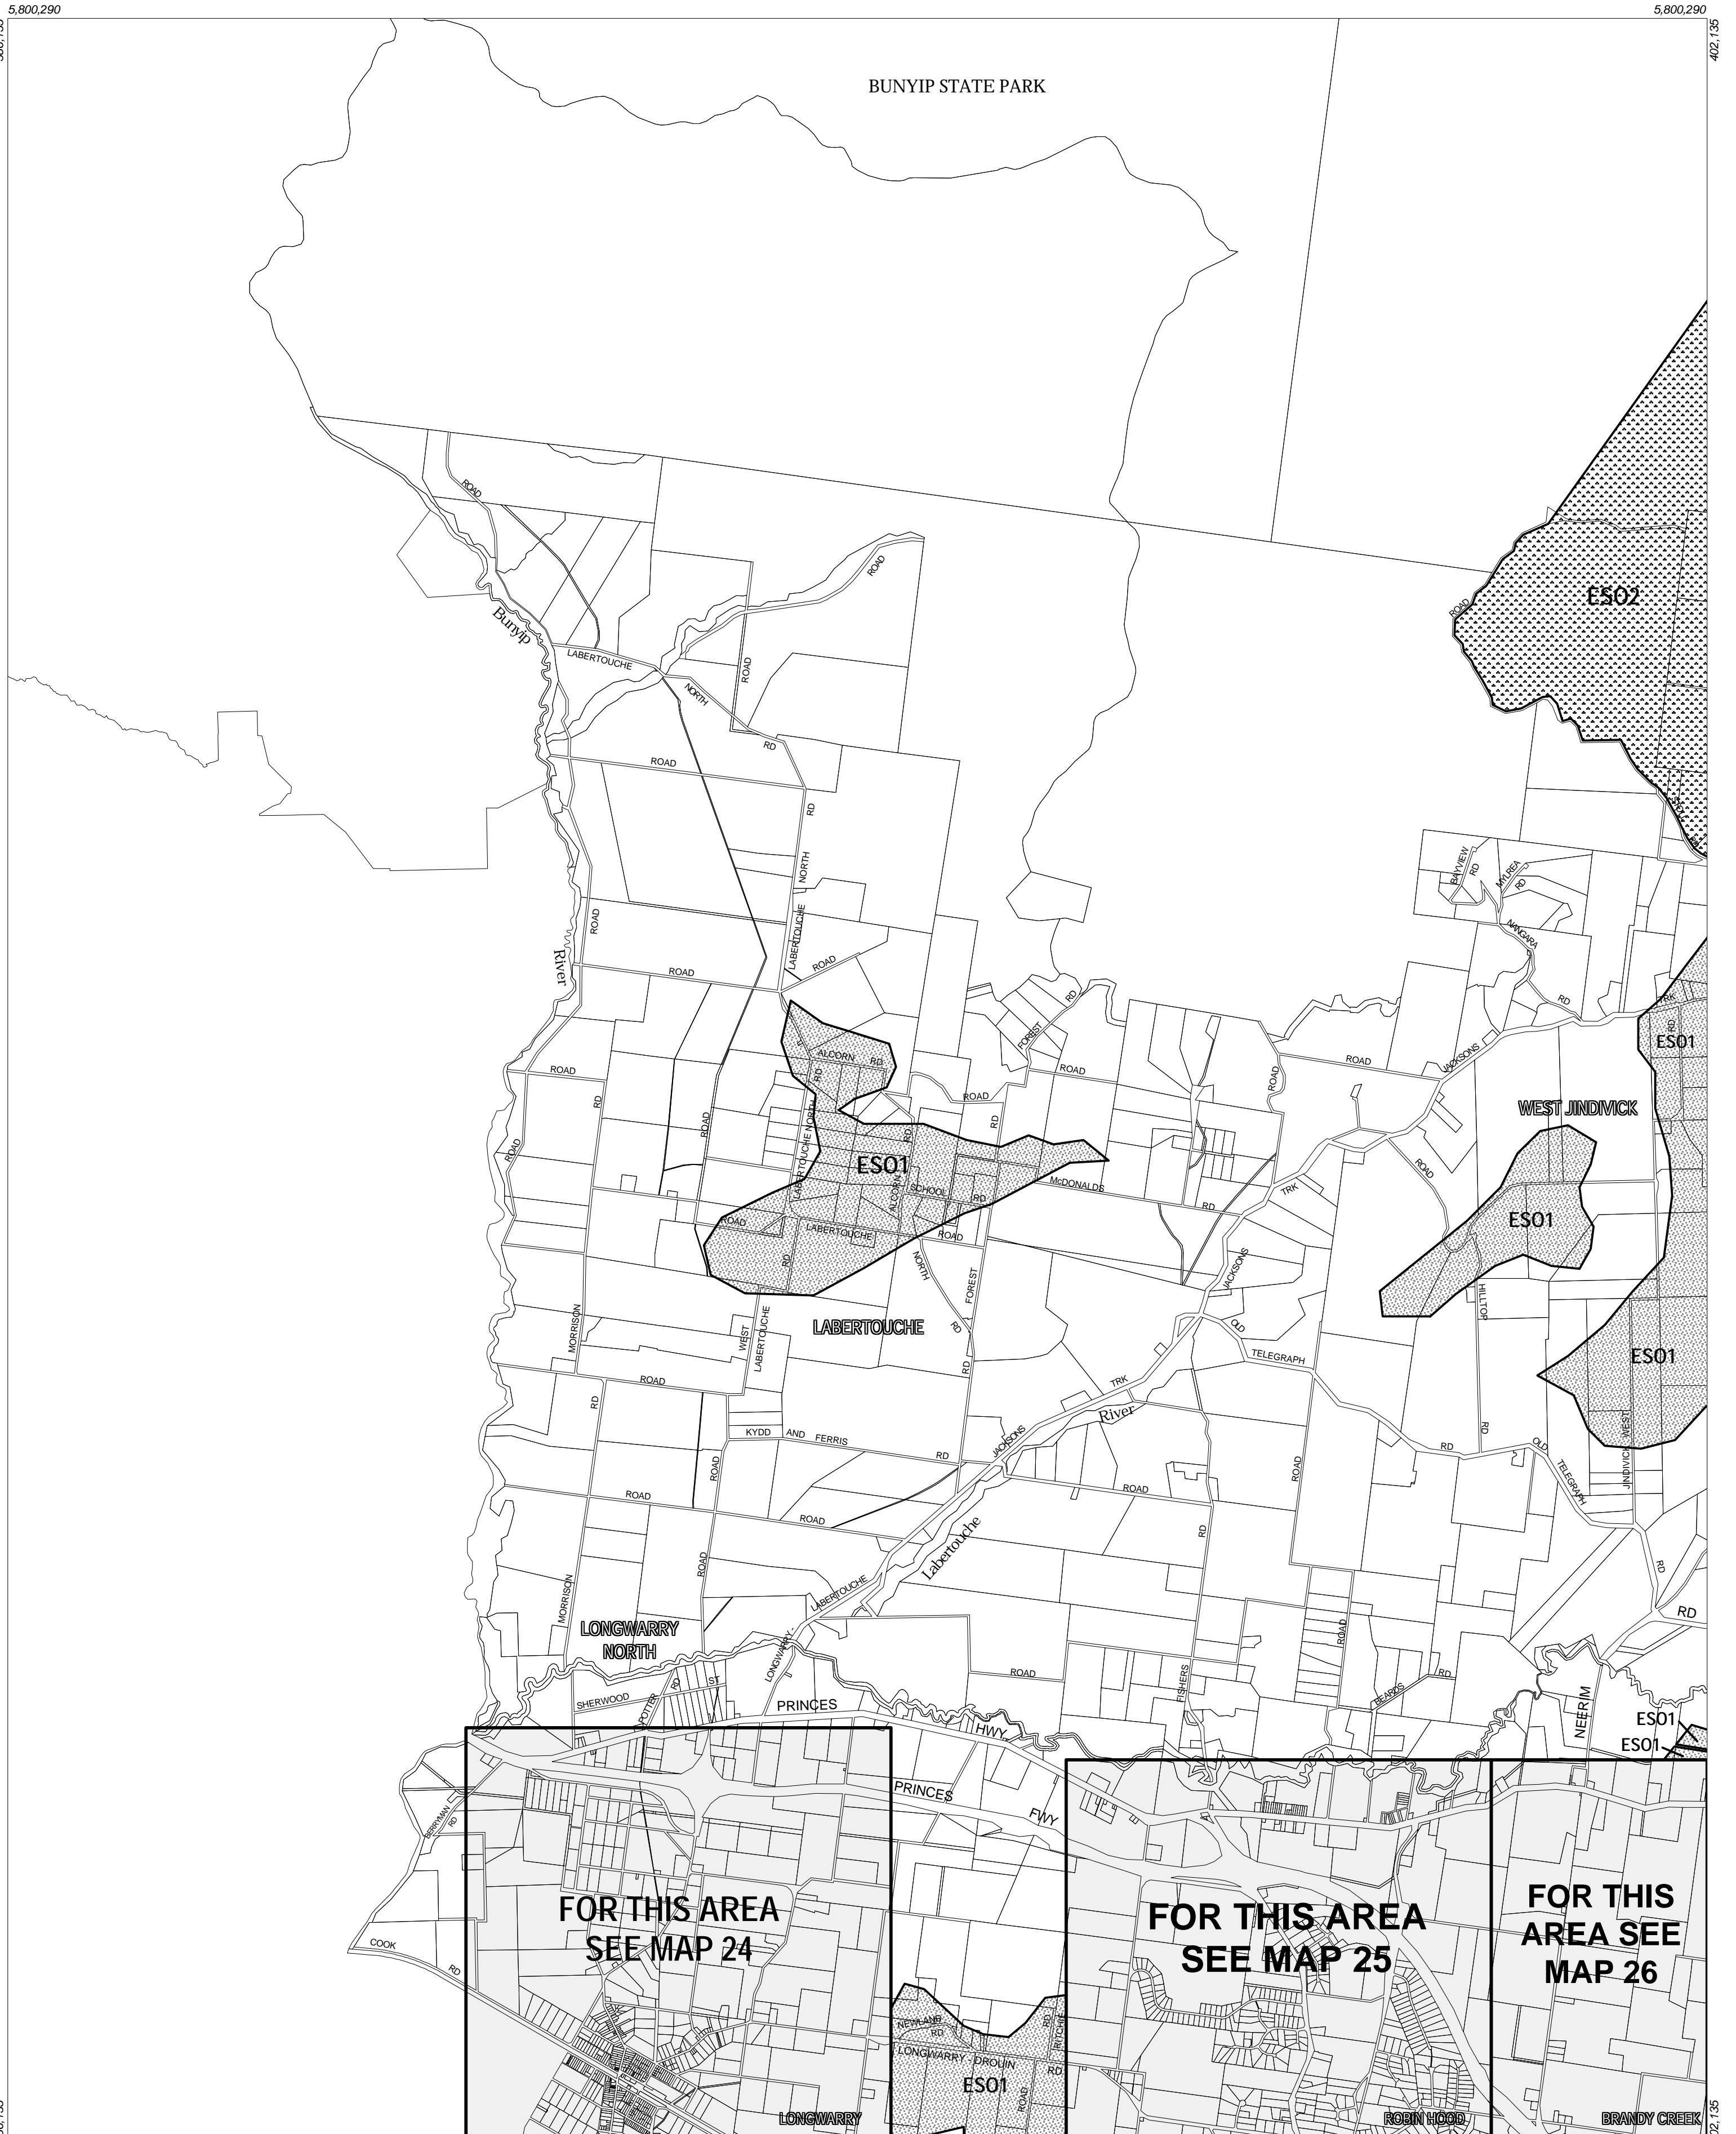

BAW BAW PLANNING SCHEME - LOCAL PROVISION

5,780,290

This publication is copyright. No part may be reproduced by any process except in accordance with the provisions of the Copyright Act. © State of Victoria.

This map should be read in conjunction with additional Planning Overlay Maps (if applicable) as indicated on the INDEX TO MAPS.

Overlays

- ES01 Environmental Significance Overlay - Schedule 1
- ES02 Environmental Significance Overlay - Schedule 2

Victoria
The Place To Be