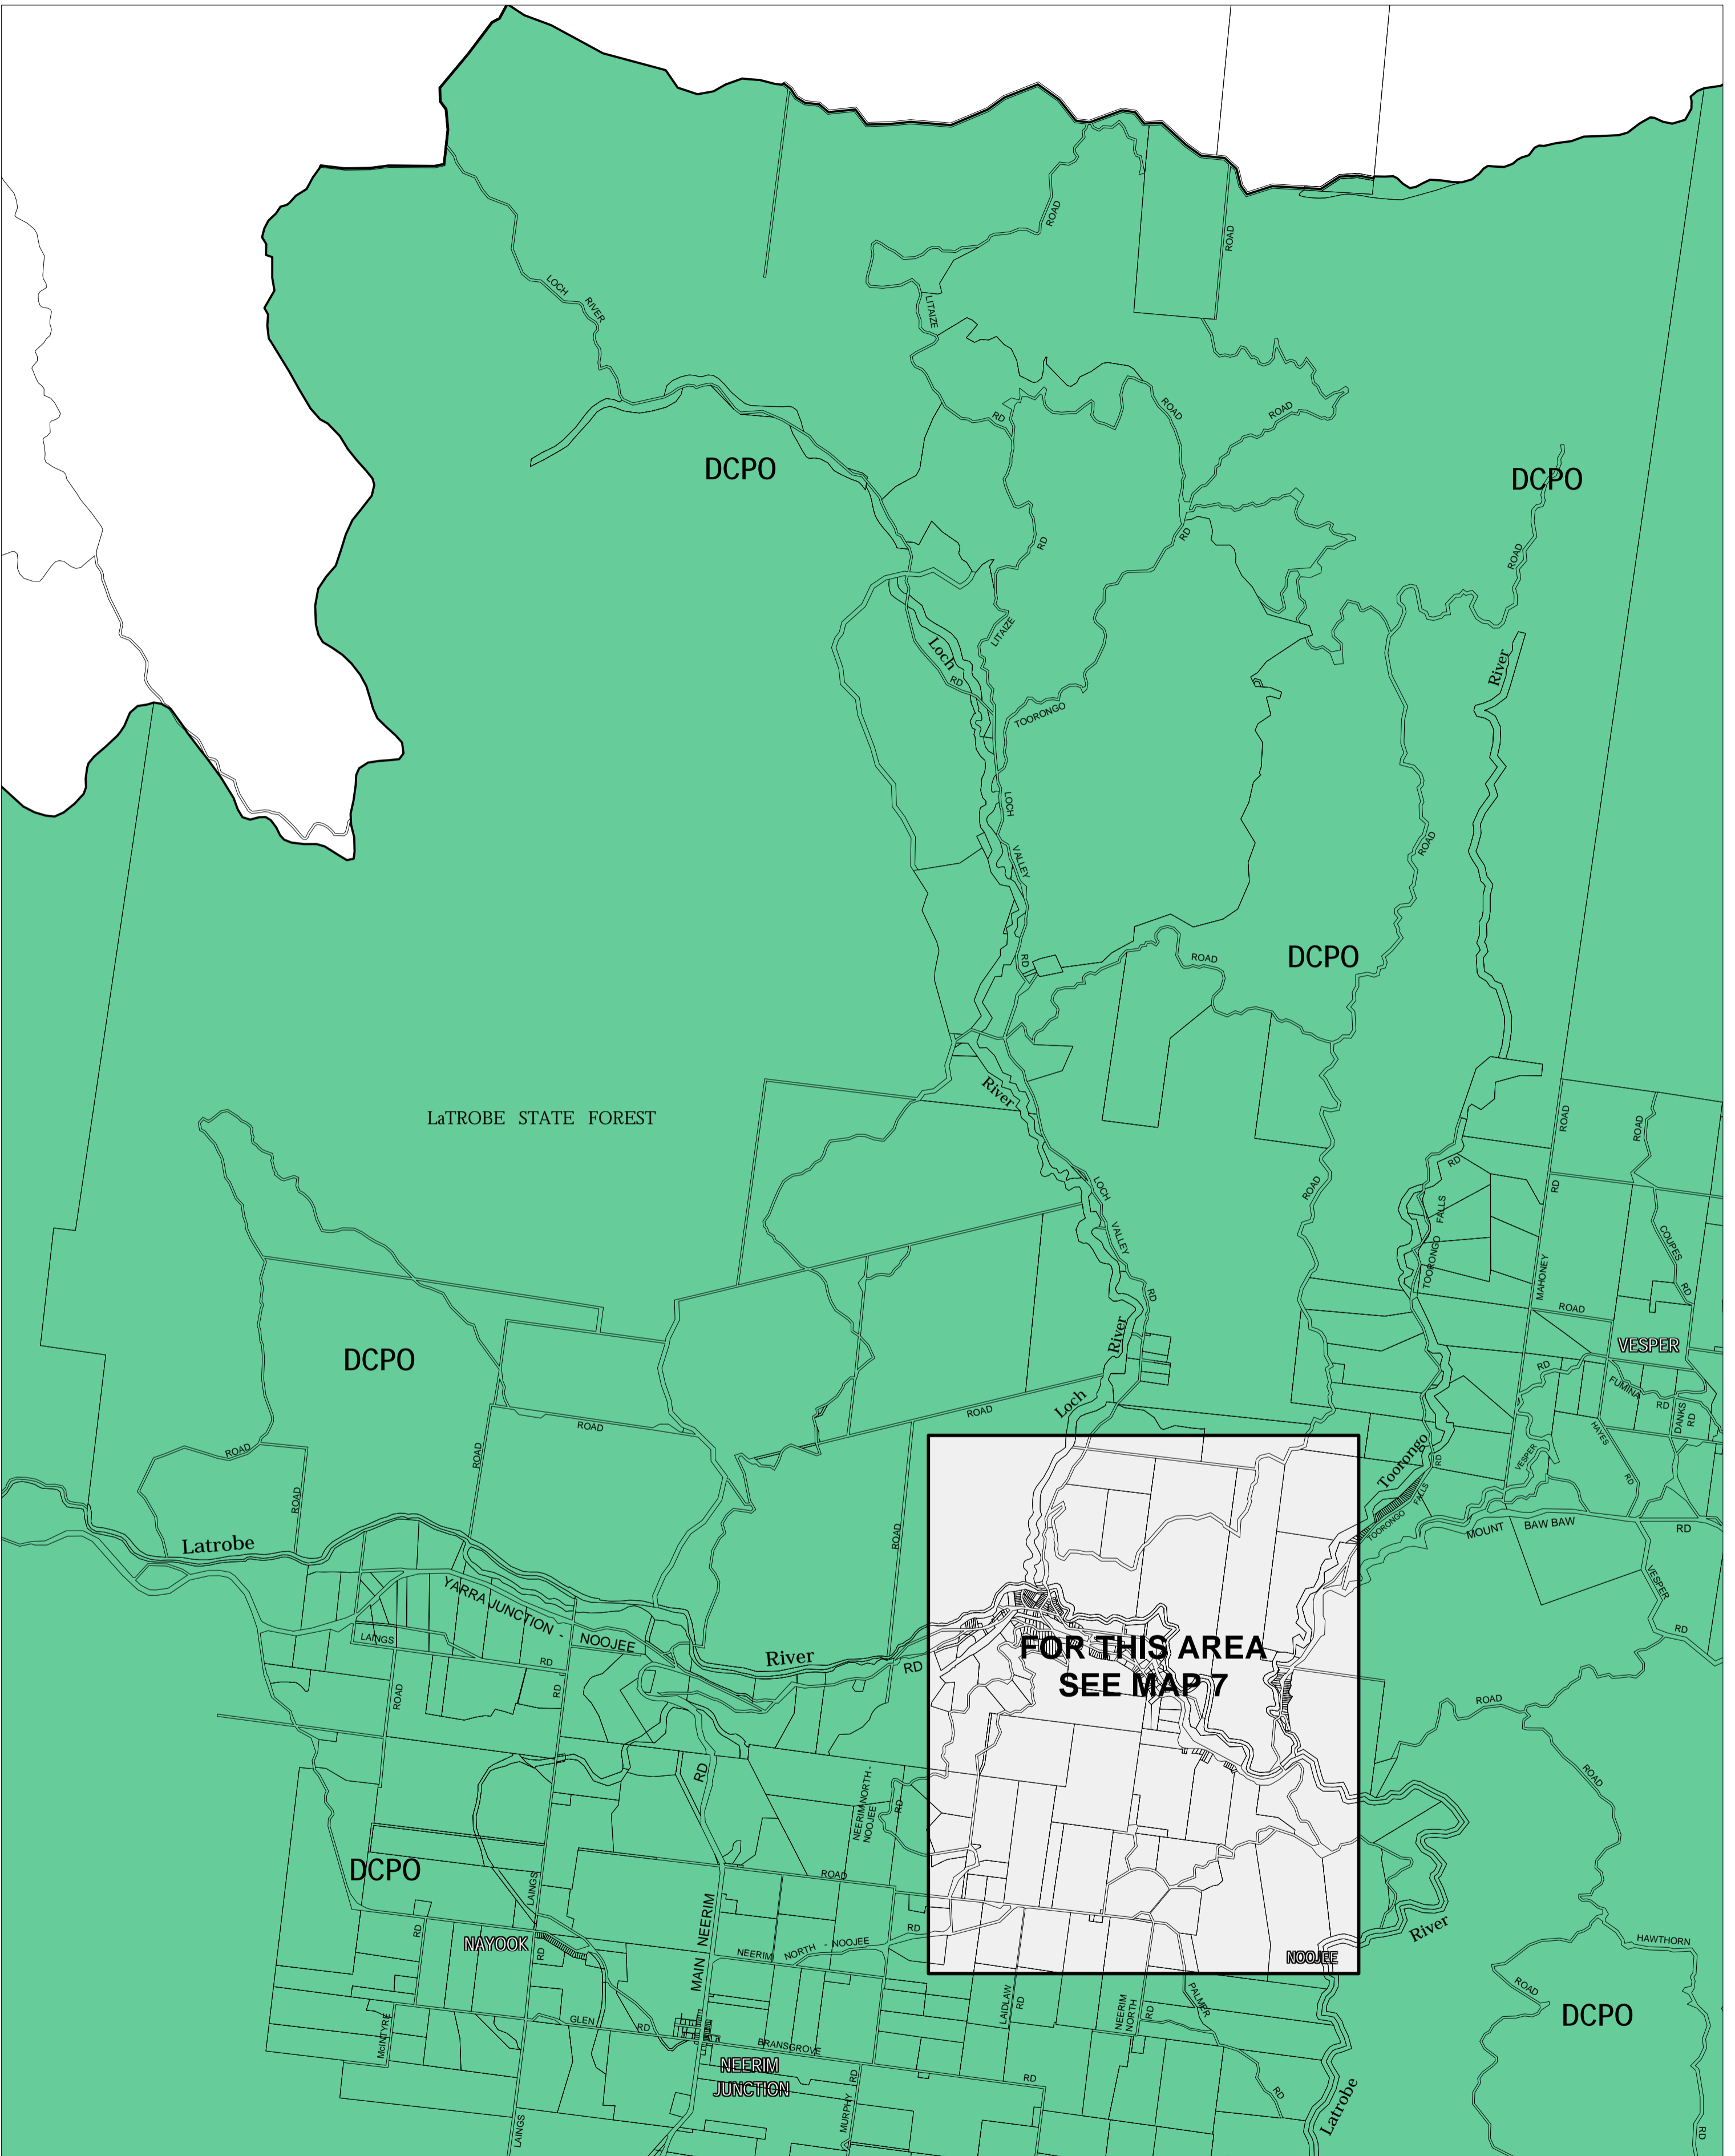

BAW BAW PLANNING SCHEME - LOCAL PROVISION

Overlays

- DCPO Development Contributions Plan Overlay

AUSTRALIAN MAP GRID ZONE 55

Printed: 12/5/2008

AMENDMENT C47 PART 1